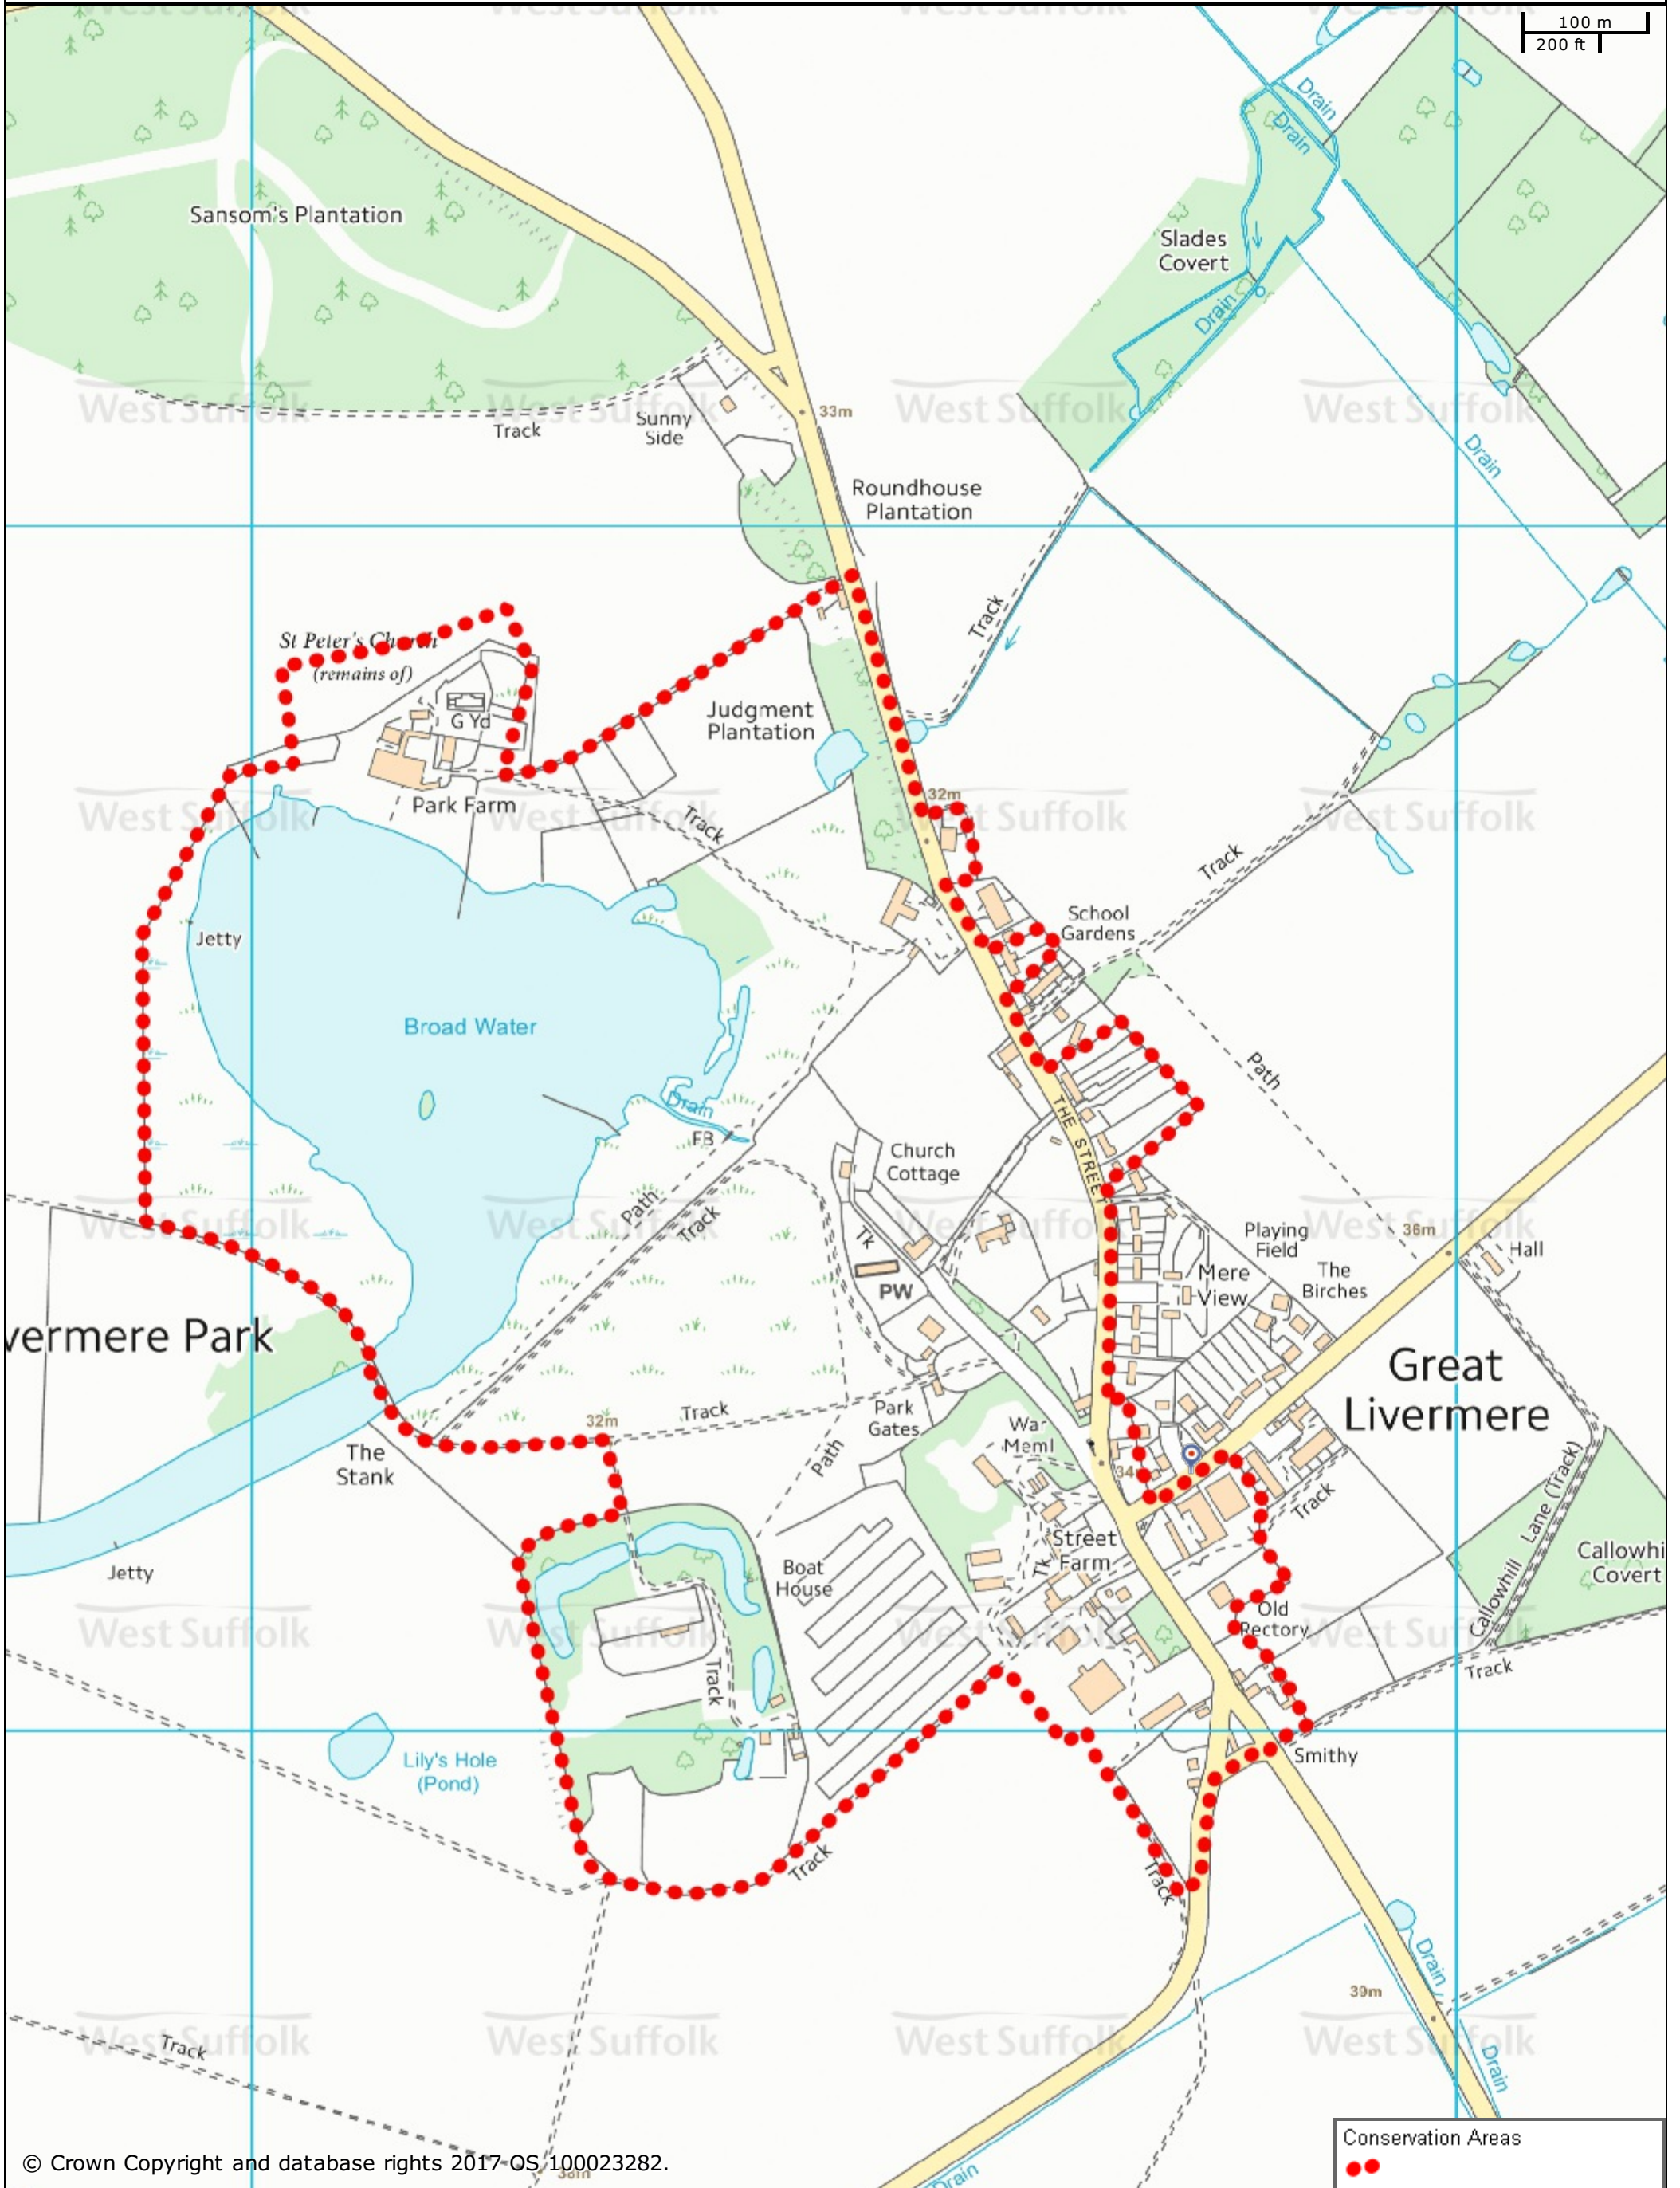

Great Livermere Conservation Area

© Crown Copyright and database rights 2017 OS 100023282.

St Edmundsbury BC
Western Way
Bury St Edmunds
IP33 3YU
01284 763233

Forest Heath & St Edmundsbury councils
West Suffolk
working together
www.westsuffolk.gov.uk

Forest Heath DC
College Heath Road
Mildenhall
IP28 7EY
01638 719000

Scale: 1:5000

© Crown Copyright and database rights 2017
OS 100023282/100019675.