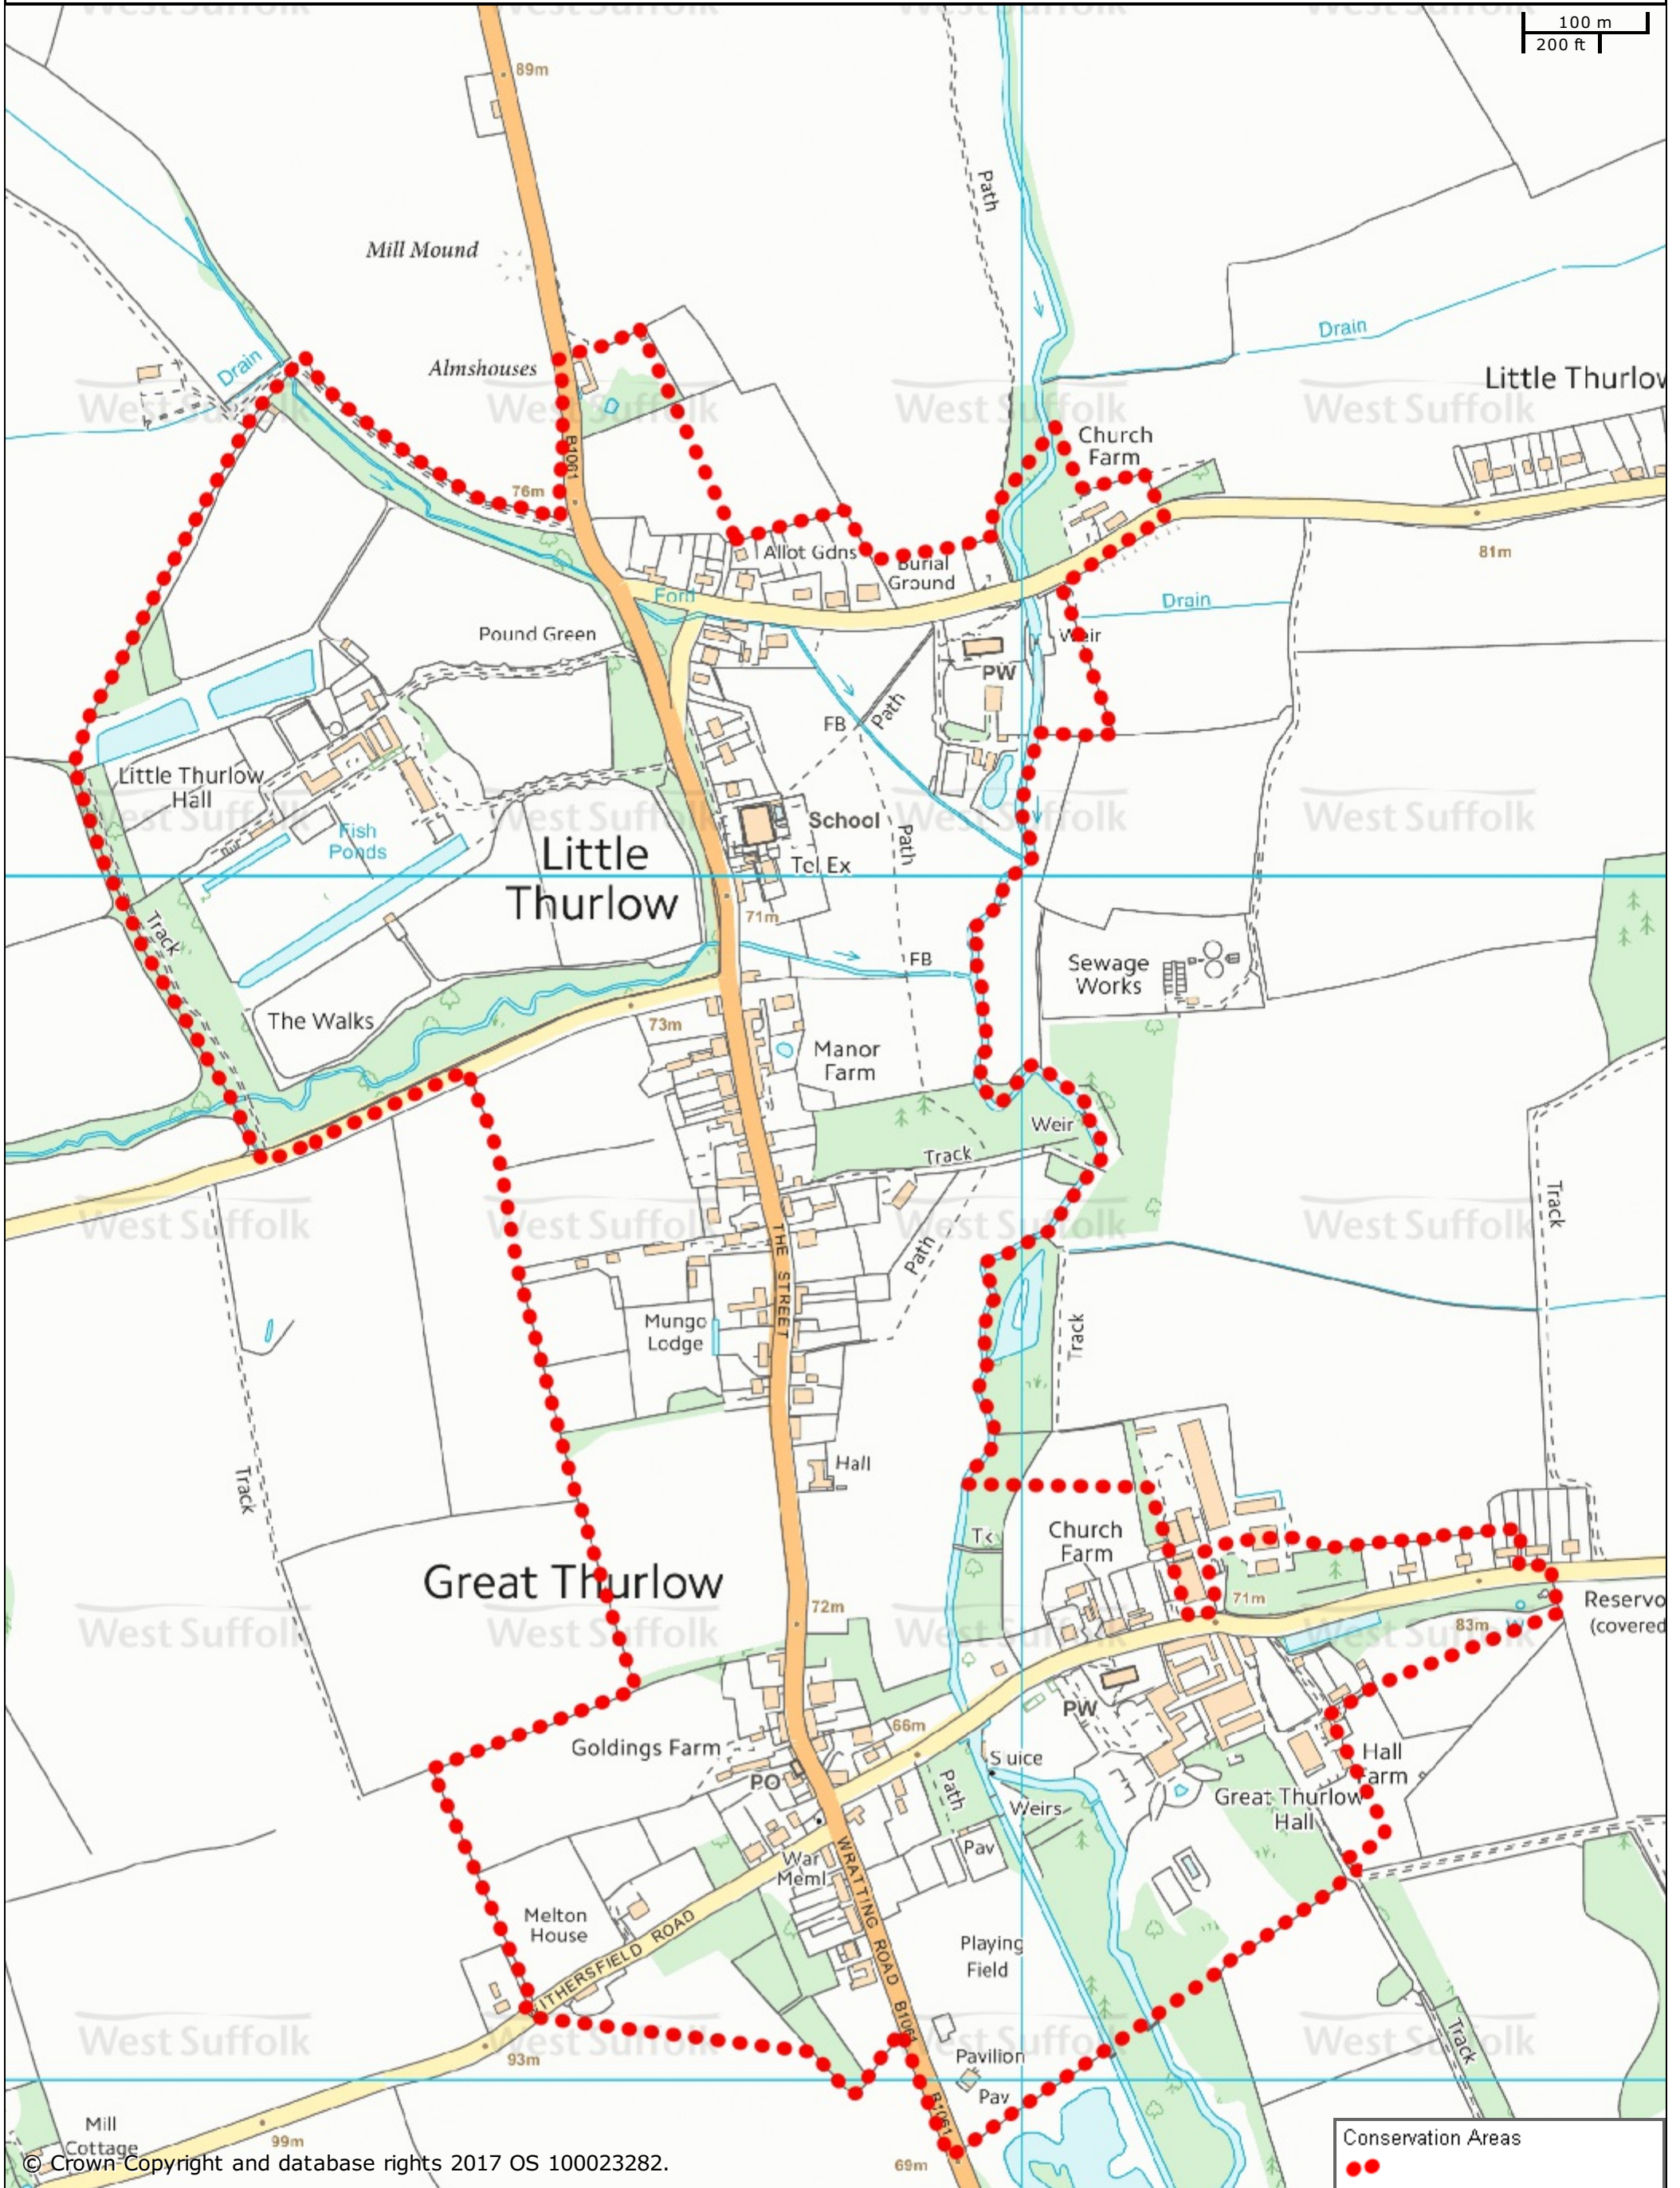

Great and Little Thurlow Conservation Area

© Crown Copyright and database rights 2017 OS 100023282.

St Edmundsbury BC
Western Way
Bury St Edmunds
IP33 3YU
01284 763233

Forest Heath & St Edmundsbury councils
West Suffolk
working together
www.westsuffolk.gov.uk

Forest Heath DC
College Heath Road
Mildenhall
IP28 7EY
01638 719000

Scale: 1:5000

© Crown Copyright and database rights 2017
OS 100023282/100019675.