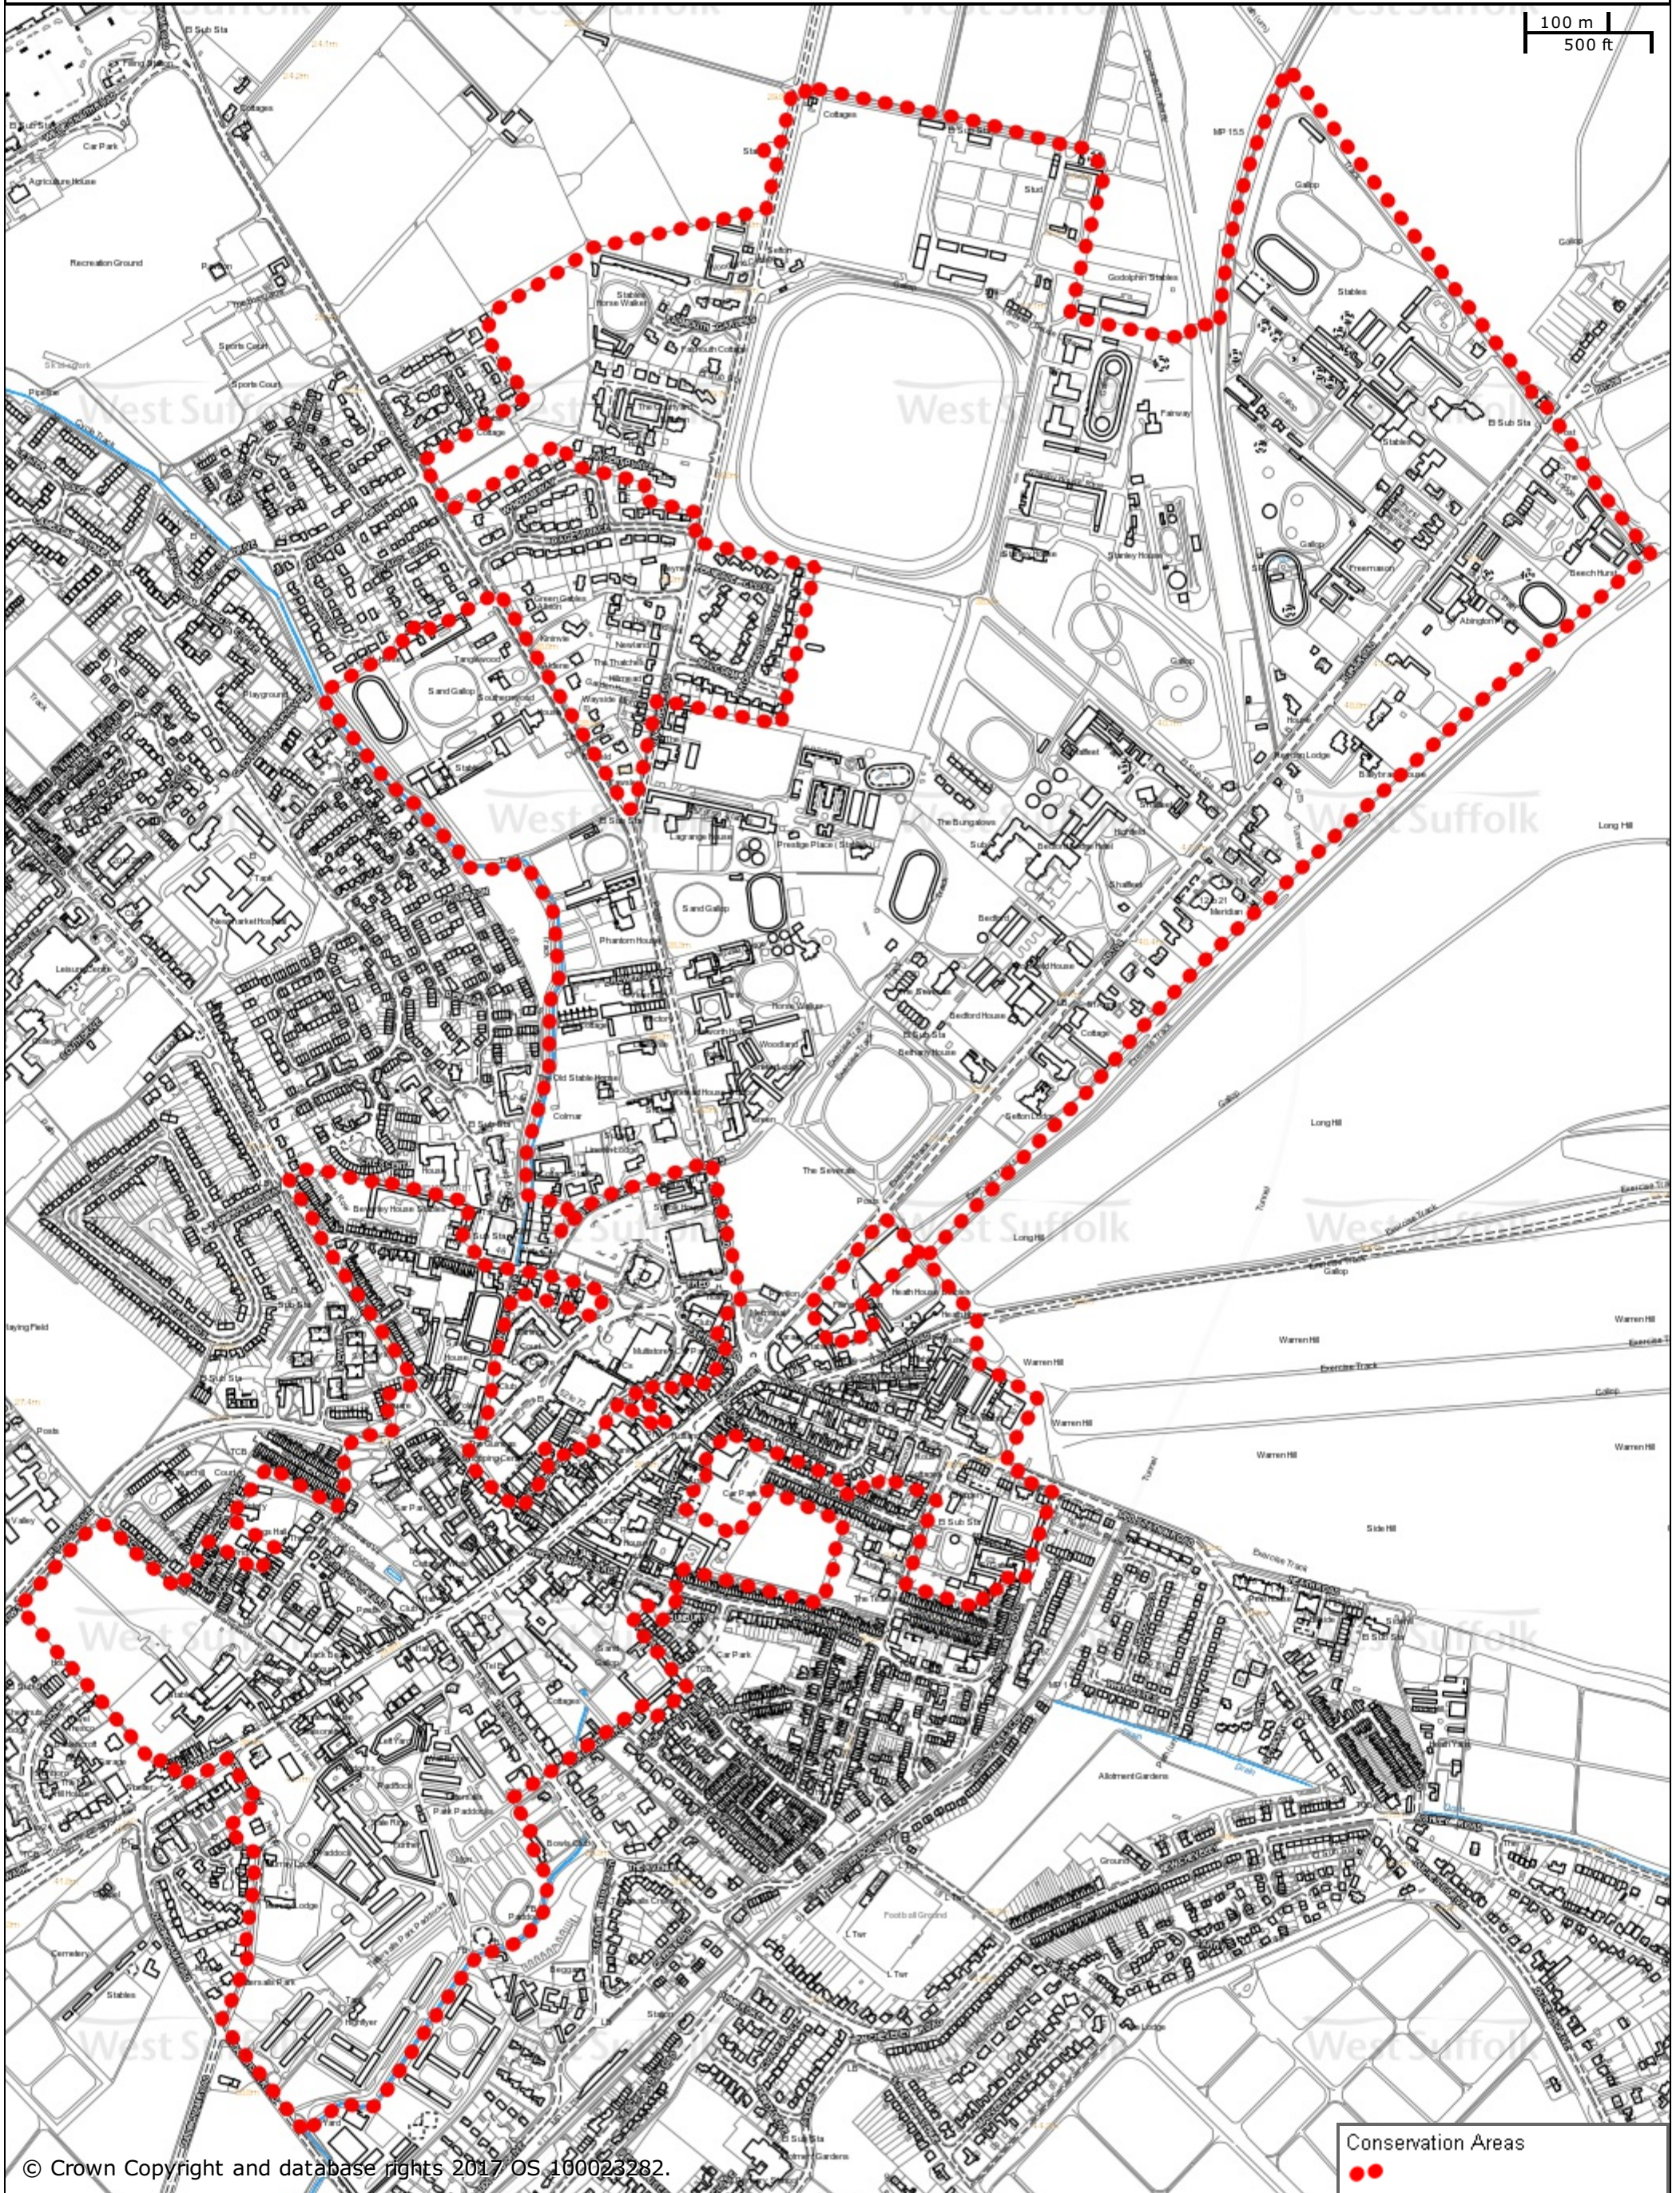

Newmarket Conservation Area

© Crown Copyright and database rights 2017 OS 100023282.

St Edmundsbury BC
Western Way
Bury St Edmunds
IP33 3YU
01284 763233

Forest Heath & St Edmundsbury councils
West Suffolk
working together
www.westsuffolk.gov.uk

Forest Heath DC
College Heath Road
Mildenhall
IP28 7EY
01638 719000

Scale: 1:7500

Printed on: 16/6/2017 at 16:19 PM by BNicholas

© Crown Copyright and database rights 2017
OS 100023282/100019675.