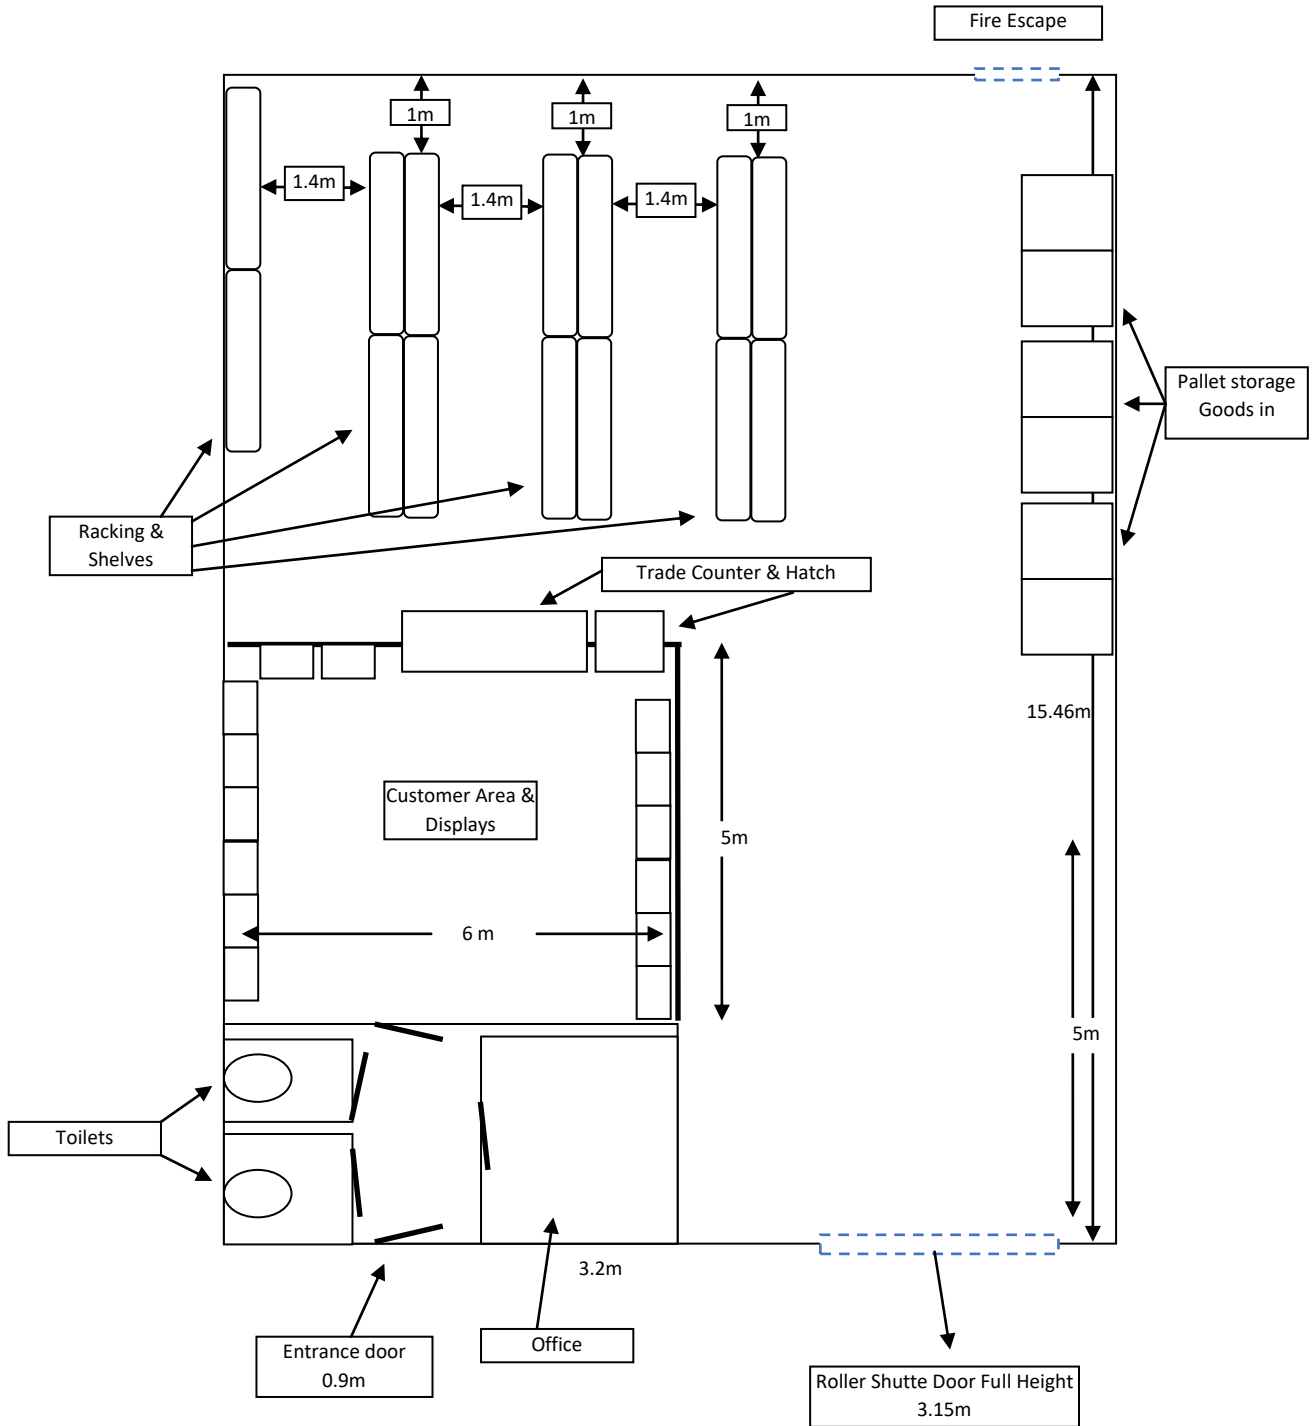

# Proposed Layout, Unit 7, Chamberlayne Road, Bury St Edmunds, IP32 7EY Suffolk

Scale: 1 : 100

# Existing Layout, Unit 7, Chamberlayne Road, Bury St Edmunds, IP32 7EY Suffolk

Scale: 1 : 100