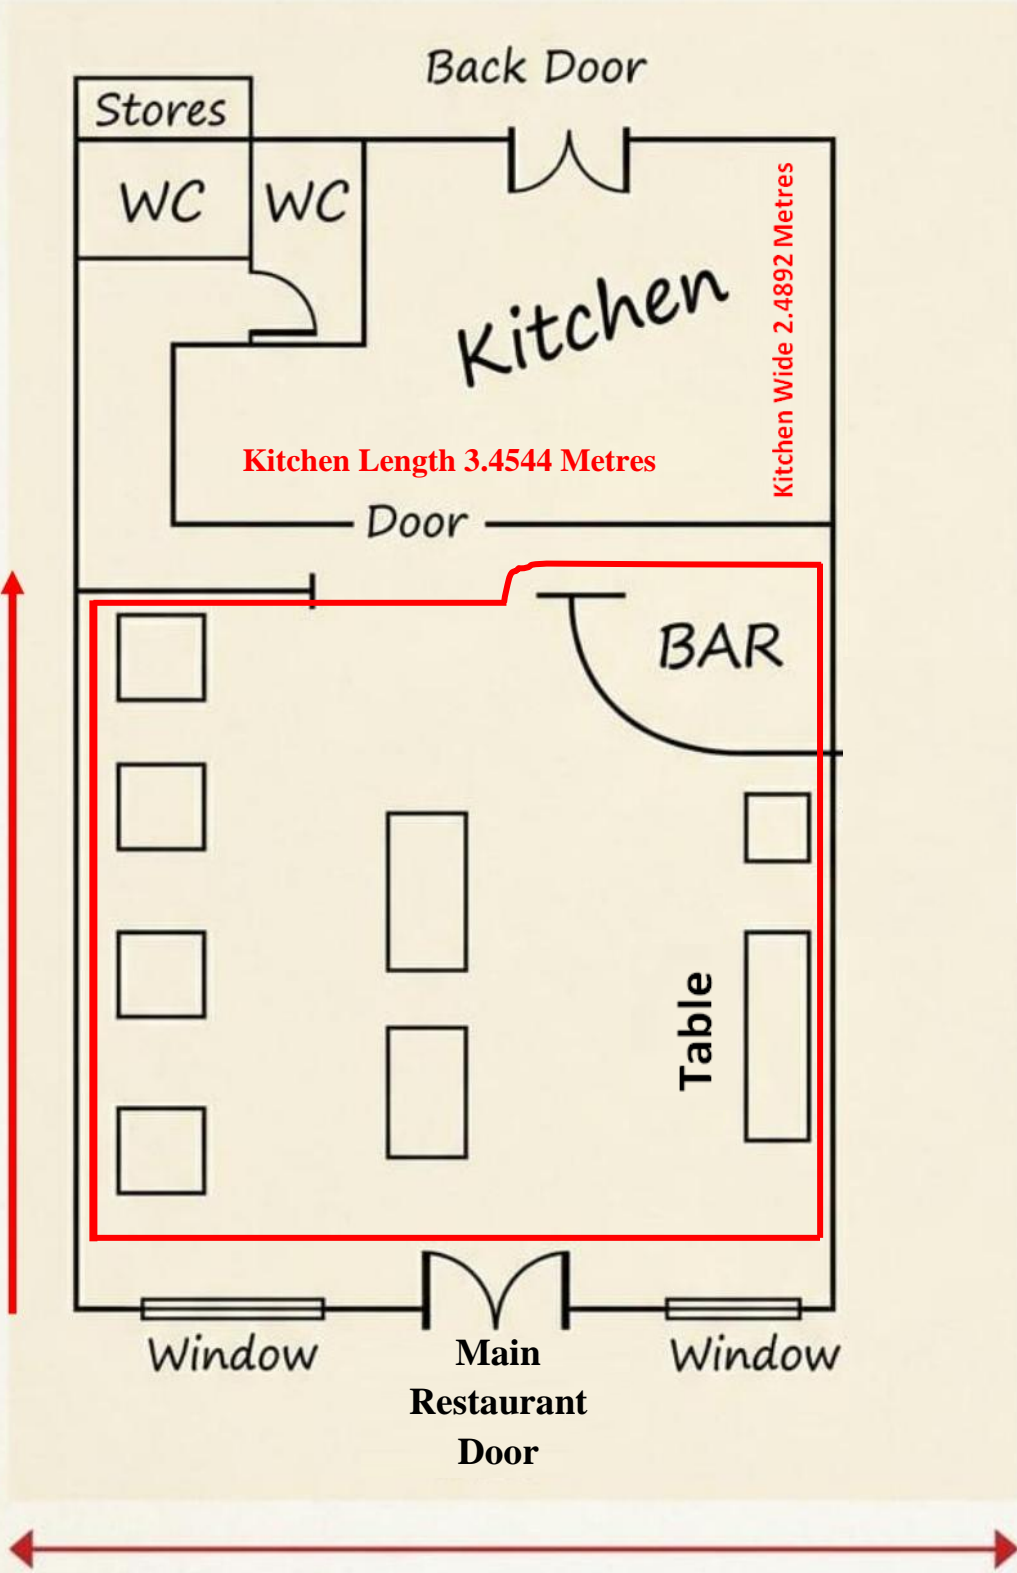

Length 7.92 Metres

Kitchen Length 3.4544 Metres

Kitchen Wide 2.4892 Metres

Wide 5.79 Metres