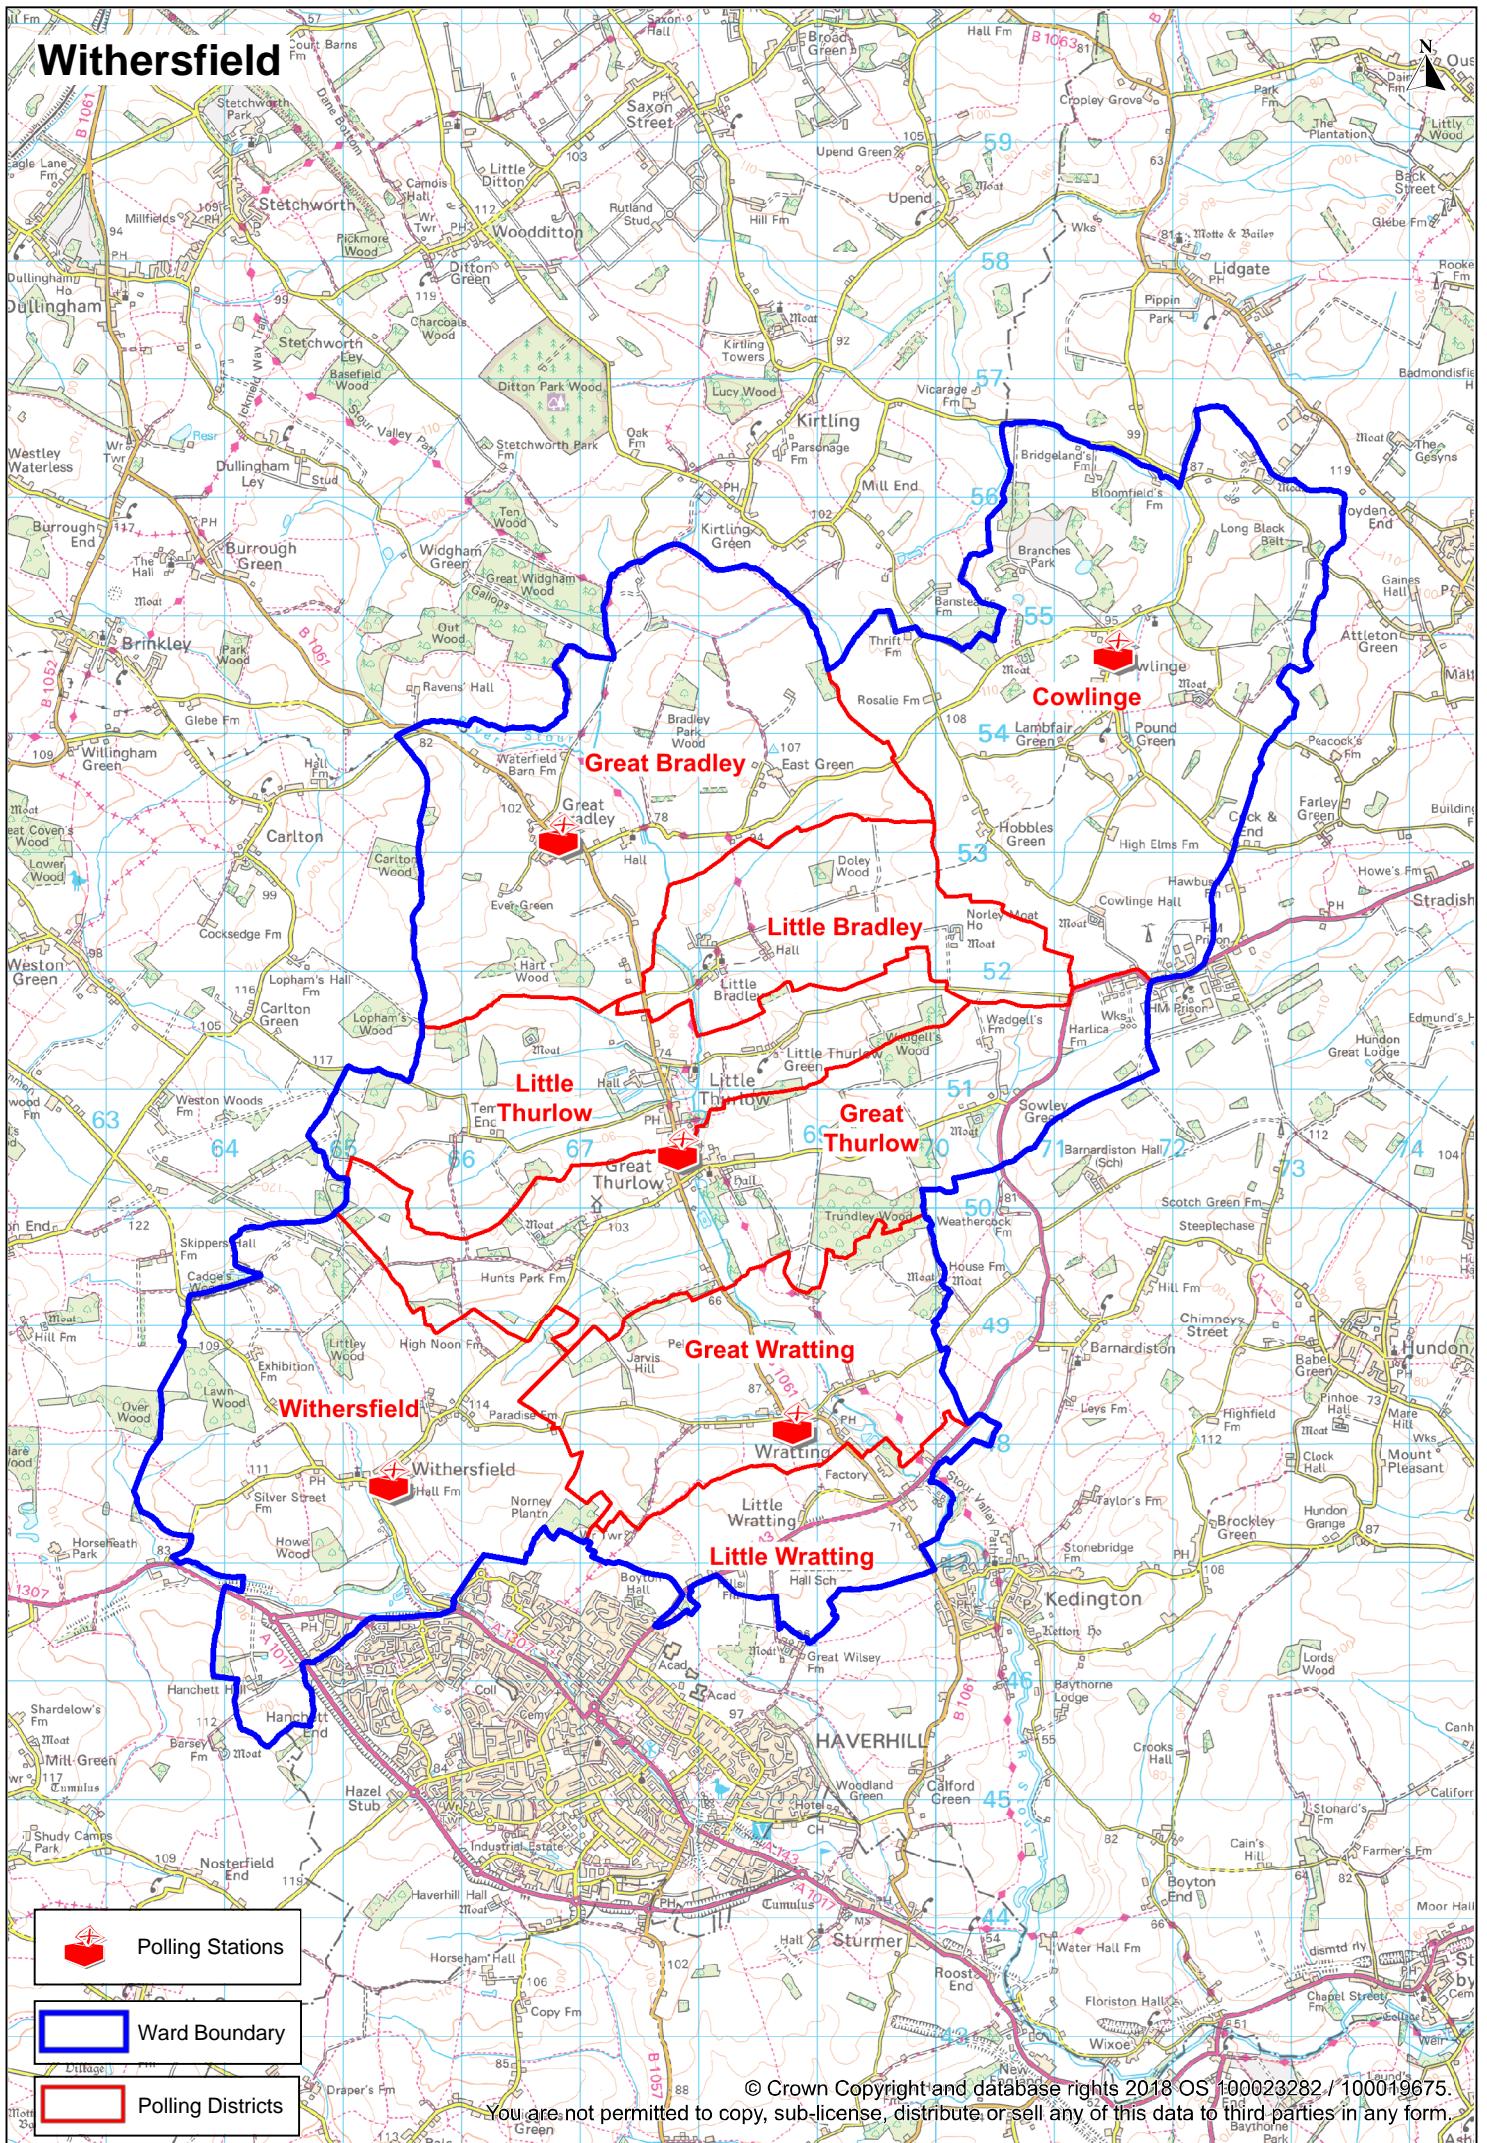

Withersfield

 Polling Stations

 Ward Boundary

 Polling Districts