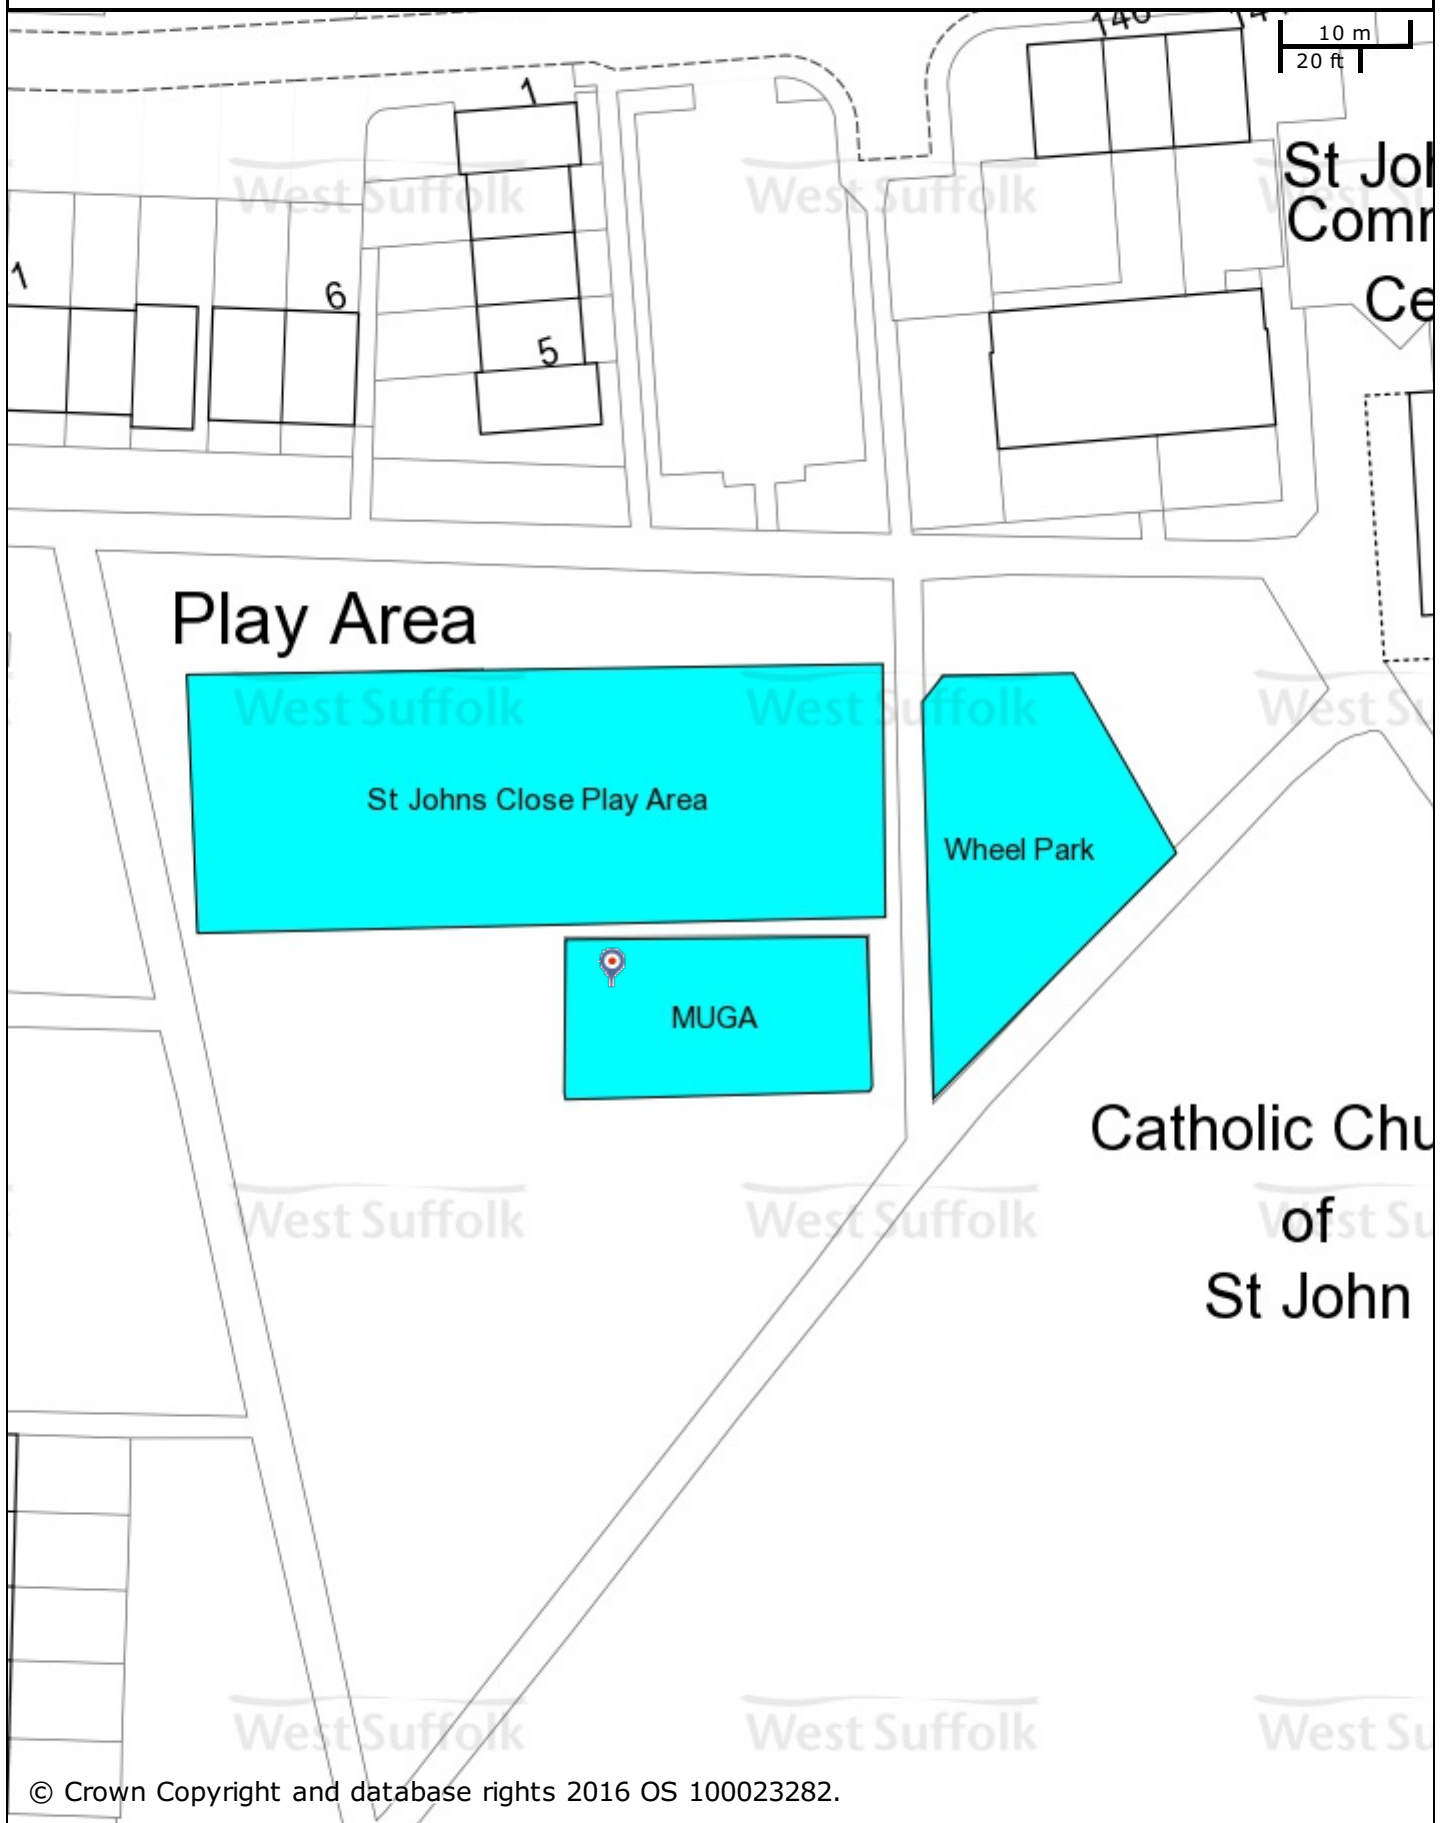

St Johns Close Play Area, Wheels Park and MUGA

© Crown Copyright and database rights 2016 OS 100023282.

St Edmundsbury BC
Western Way
Bury St Edmunds
IP33 3YU
01284 763233

Forest Heath & St Edmundsbury councils
West Suffolk
working together
www.westsuffolk.gov.uk

Forest Heath DC
College Heath Road
Mildenhall
IP28 7EY
01638 719000

Scale: 1:600

Printed on: 9/9/2016 at 12:05 PM by rdavis

© Crown Copyright and database rights 2016
OS 100023282/100019675.