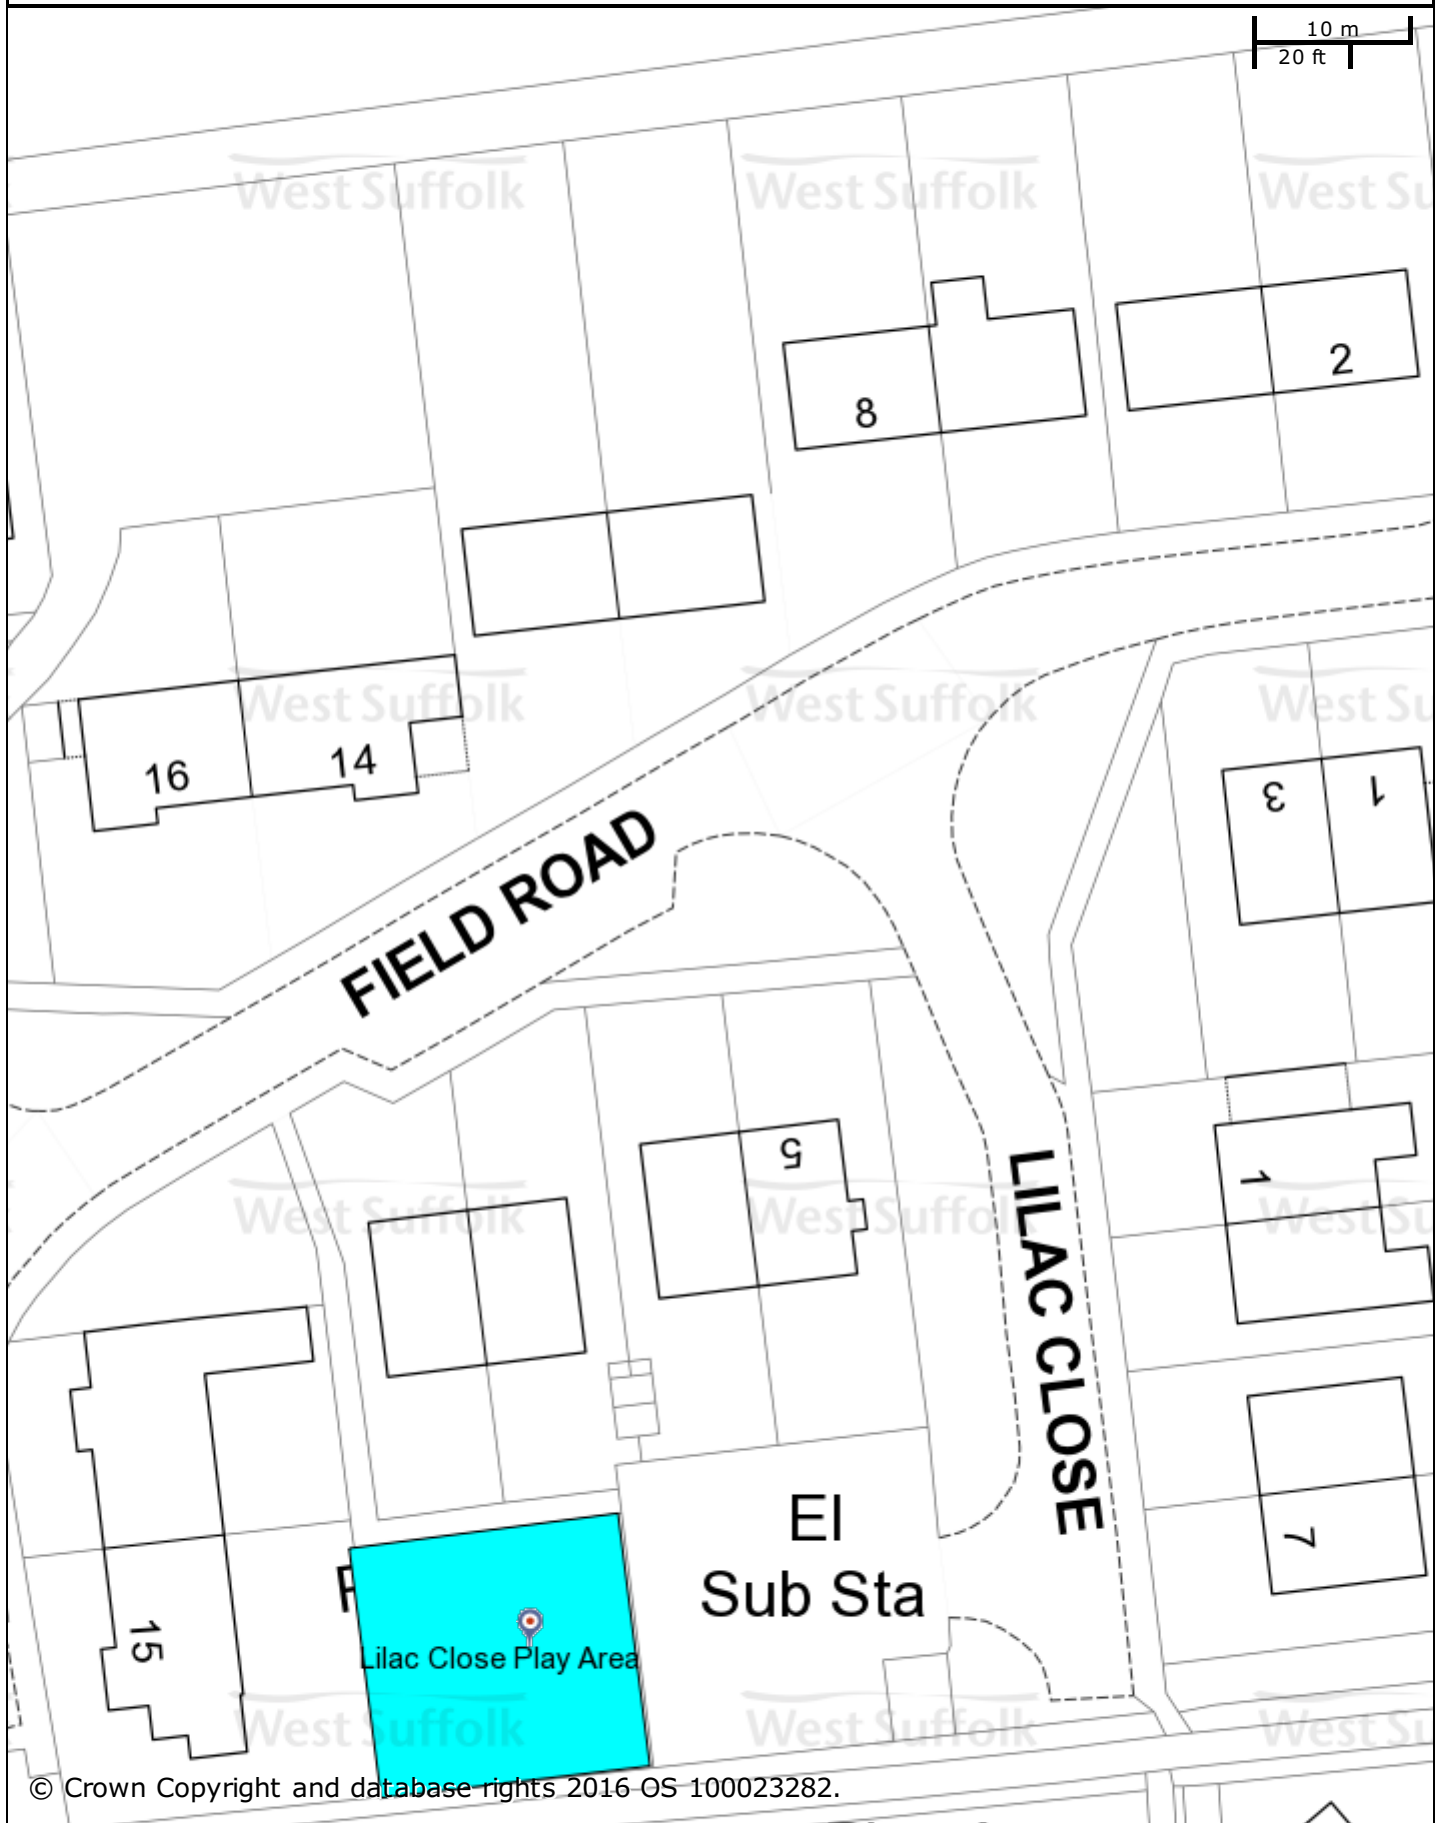

Lilac Close Play area

© Crown Copyright and database rights 2016 OS 100023282.

St Edmundsbury BC
Western Way
Bury St Edmunds
IP33 3YU
01284 763233

Forest Heath & St Edmundsbury councils
West Suffolk
working together
www.westsuffolk.gov.uk

Forest Heath DC
College Heath Road
Mildenhall
IP28 7EY
01638 719000

Scale: 1:500

Printed on: 22/4/2016 at 10:49 AM by rdavis

© Crown Copyright and database rights 2016
OS 100023282/100019675.