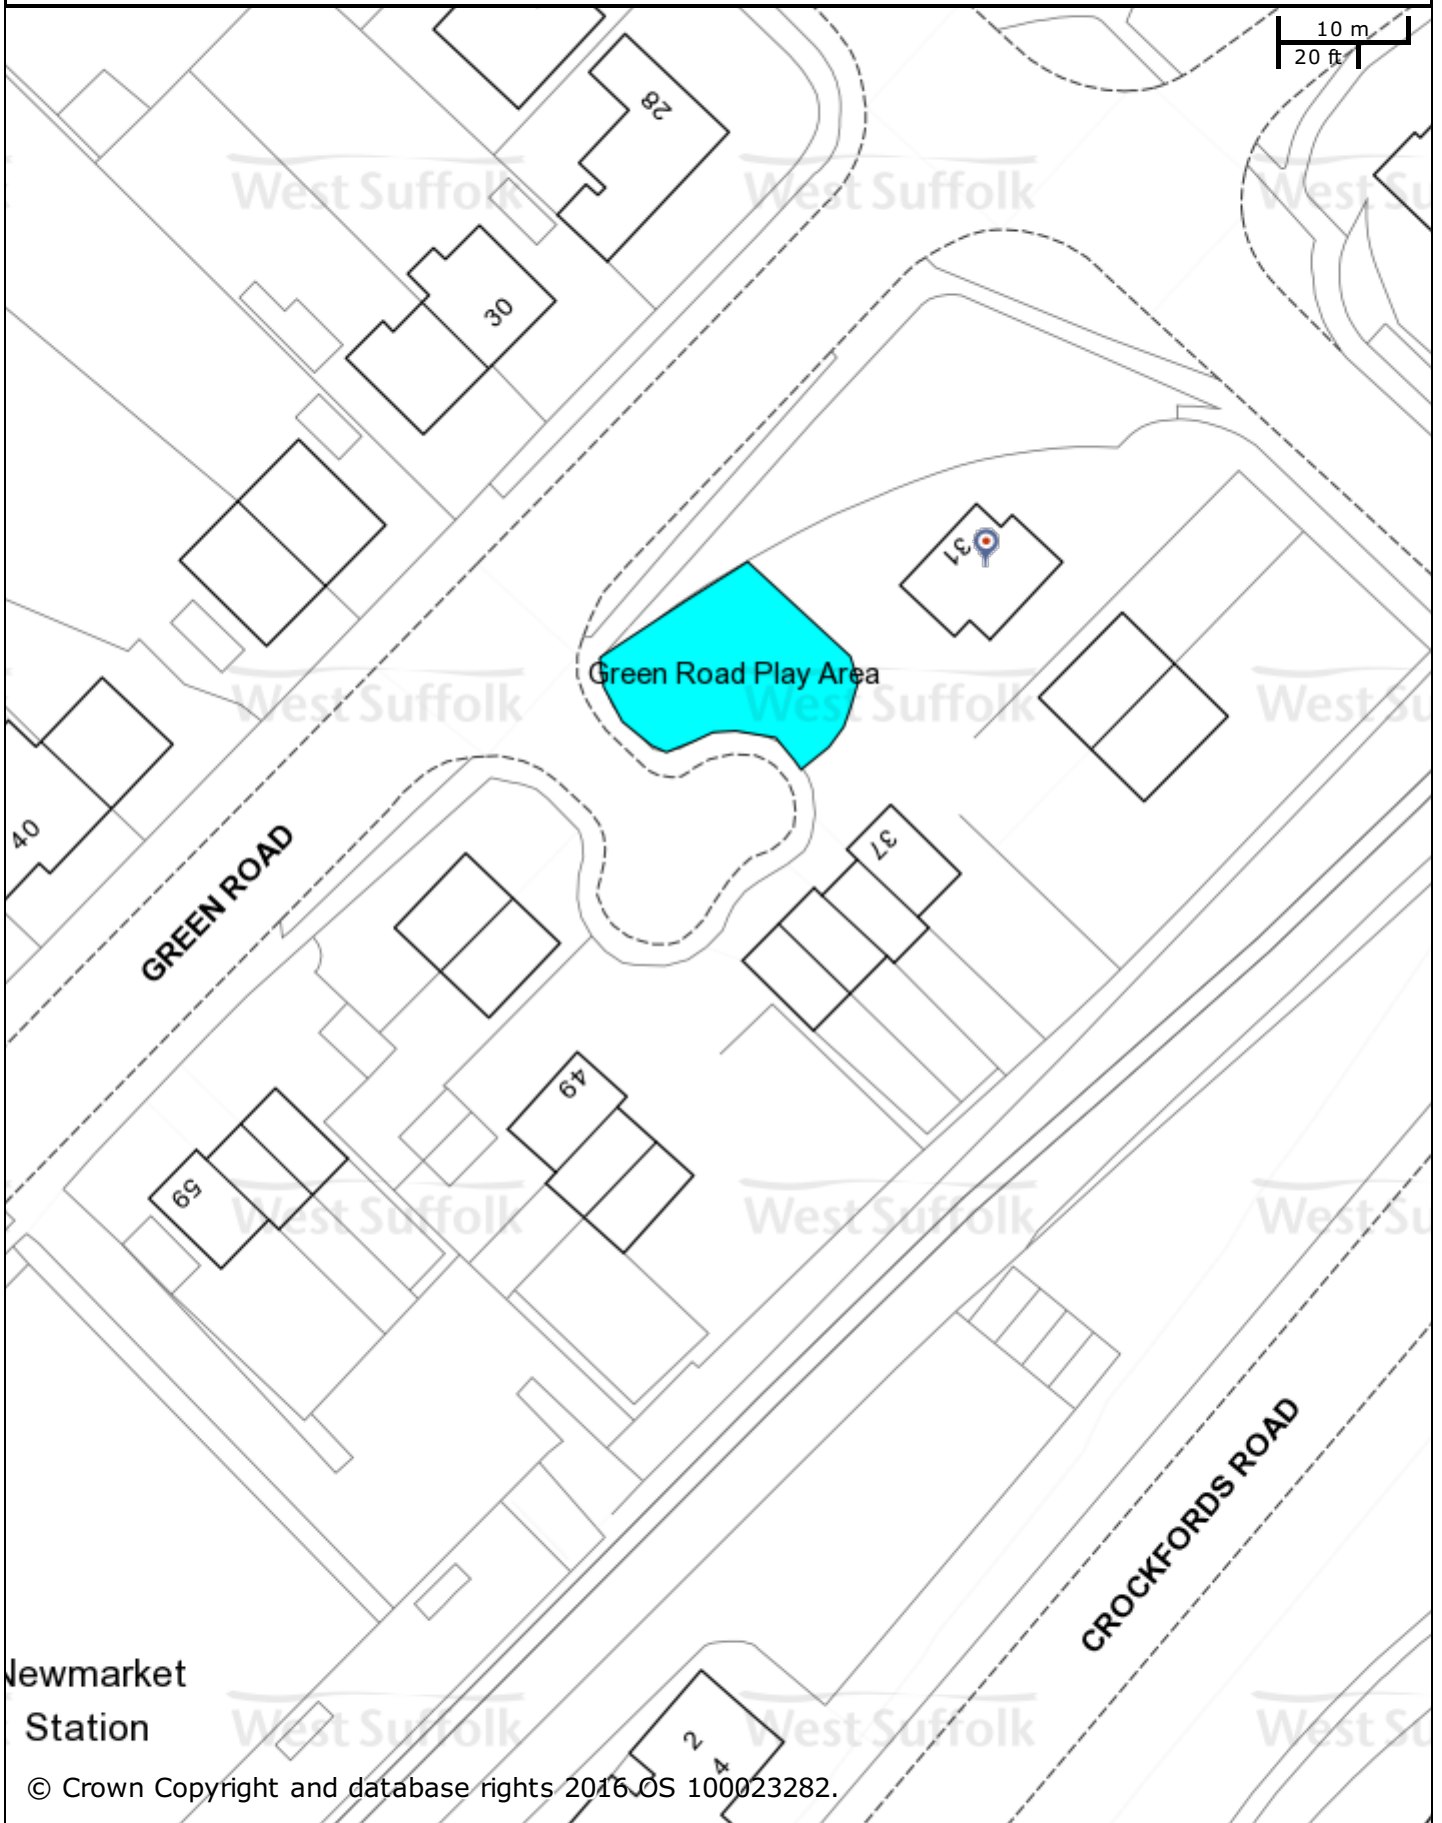

Green Road Play Area

© Crown Copyright and database rights 2016 OS 100023282.

St Edmundsbury BC
Western Way
Bury St Edmunds
IP33 3YU
01284 763233

Forest Heath & St Edmundsbury councils
West Suffolk
working together
www.westsuffolk.gov.uk

Forest Heath DC
College Heath Road
Mildenhall
IP28 7EY
01638 719000

Scale: 1:600

Printed on: 22/4/2016 at 16:22 PM by rdavis

© Crown Copyright and database rights 2016
OS 100023282/100019675.