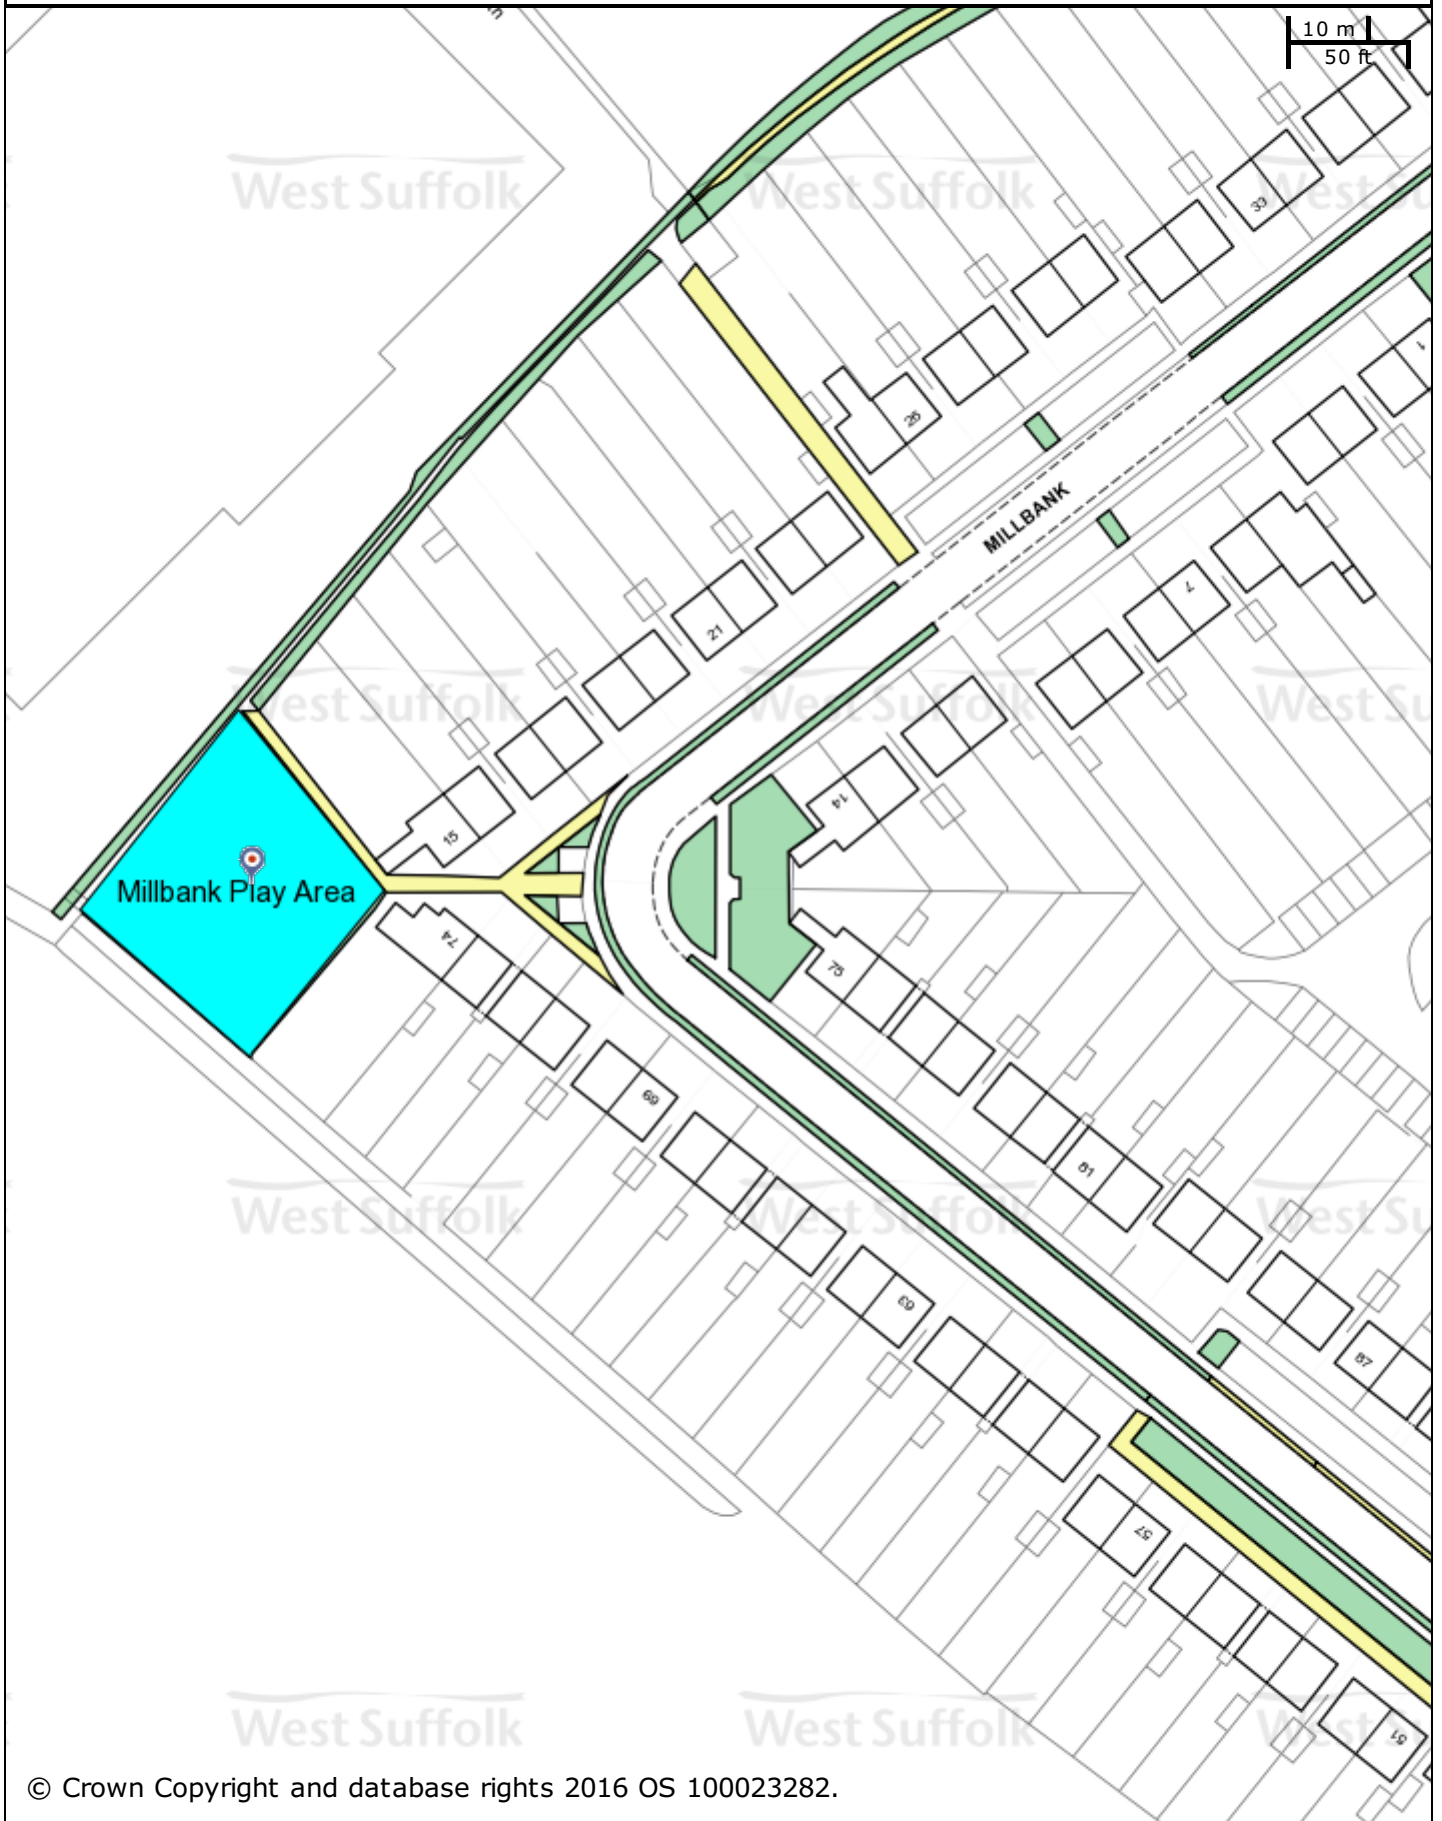

# Millbank Play Area

© Crown Copyright and database rights 2016 OS 100023282.

St Edmundsbury BC  
Western Way  
Bury St Edmunds  
IP33 3YU  
01284 763233

Forest Heath & St Edmundsbury councils  
**West Suffolk**  
working together  
[www.westsuffolk.gov.uk](http://www.westsuffolk.gov.uk)

Forest Heath DC  
College Heath Road  
Mildenhall  
IP28 7EY  
01638 719000

Scale: 1:1000

Printed on: 10/5/2016 at 10:39 AM by rdavis

© Crown Copyright and database rights 2016  
OS 100023282/100019675.