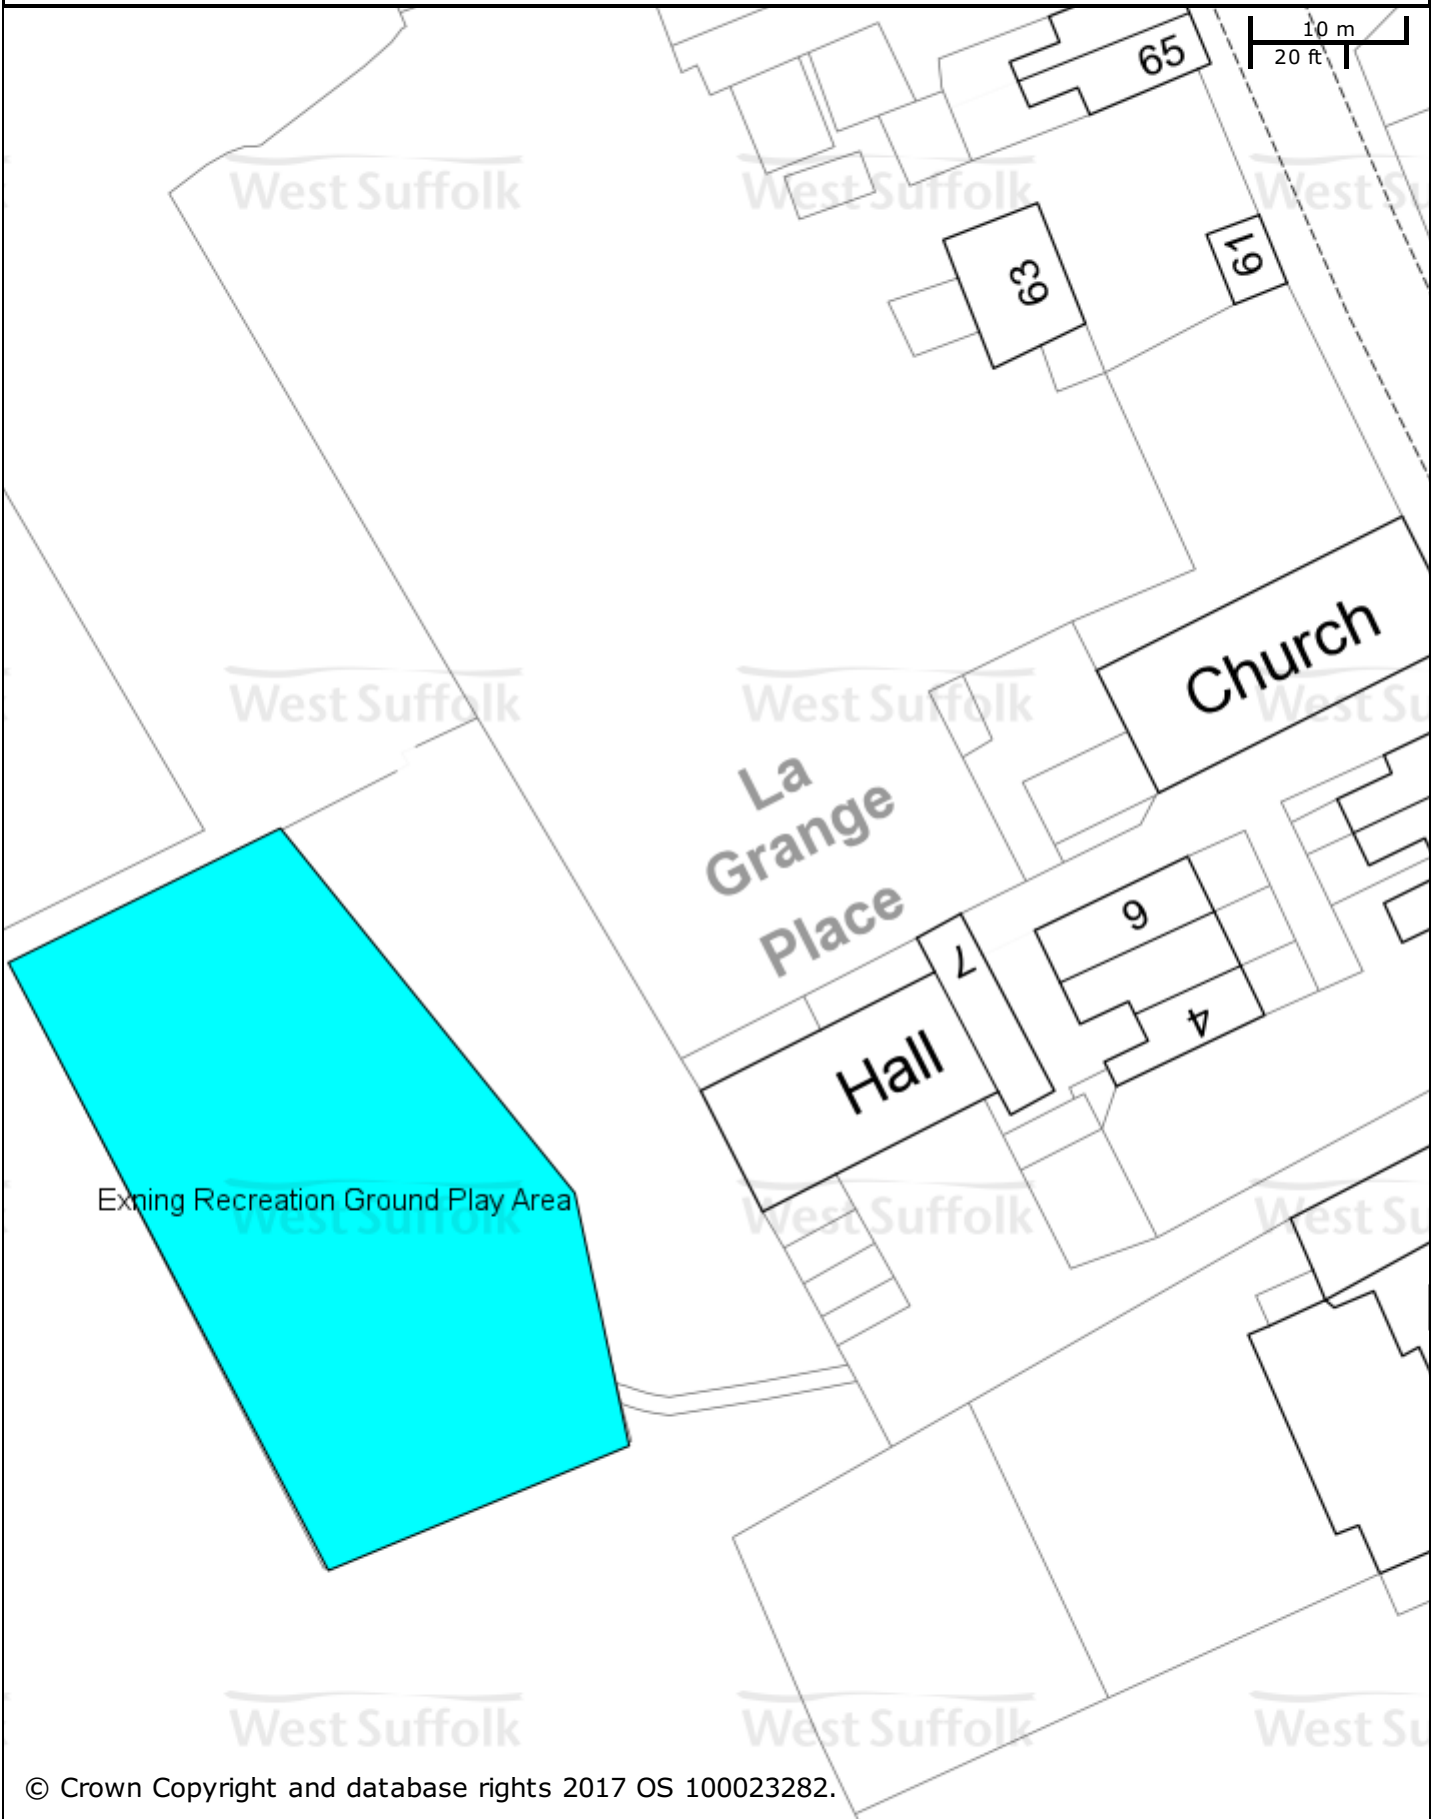

# Exning Recreation Ground Play Area

© Crown Copyright and database rights 2017 OS 100023282.

St Edmundsbury BC  
Western Way  
Bury St Edmunds  
IP33 3YU  
01284 763233

Forest Heath & St Edmundsbury councils  
**West Suffolk**  
working together  
www.westsuffolk.gov.uk

Forest Heath DC  
College Heath Road  
Mildenhall  
IP28 7EY  
01638 719000

Scale: 1:500

Printed on: 15/9/2017 at 11:37 AM by rdavis

© Crown Copyright and database rights 2017  
OS 100023282/100019675.