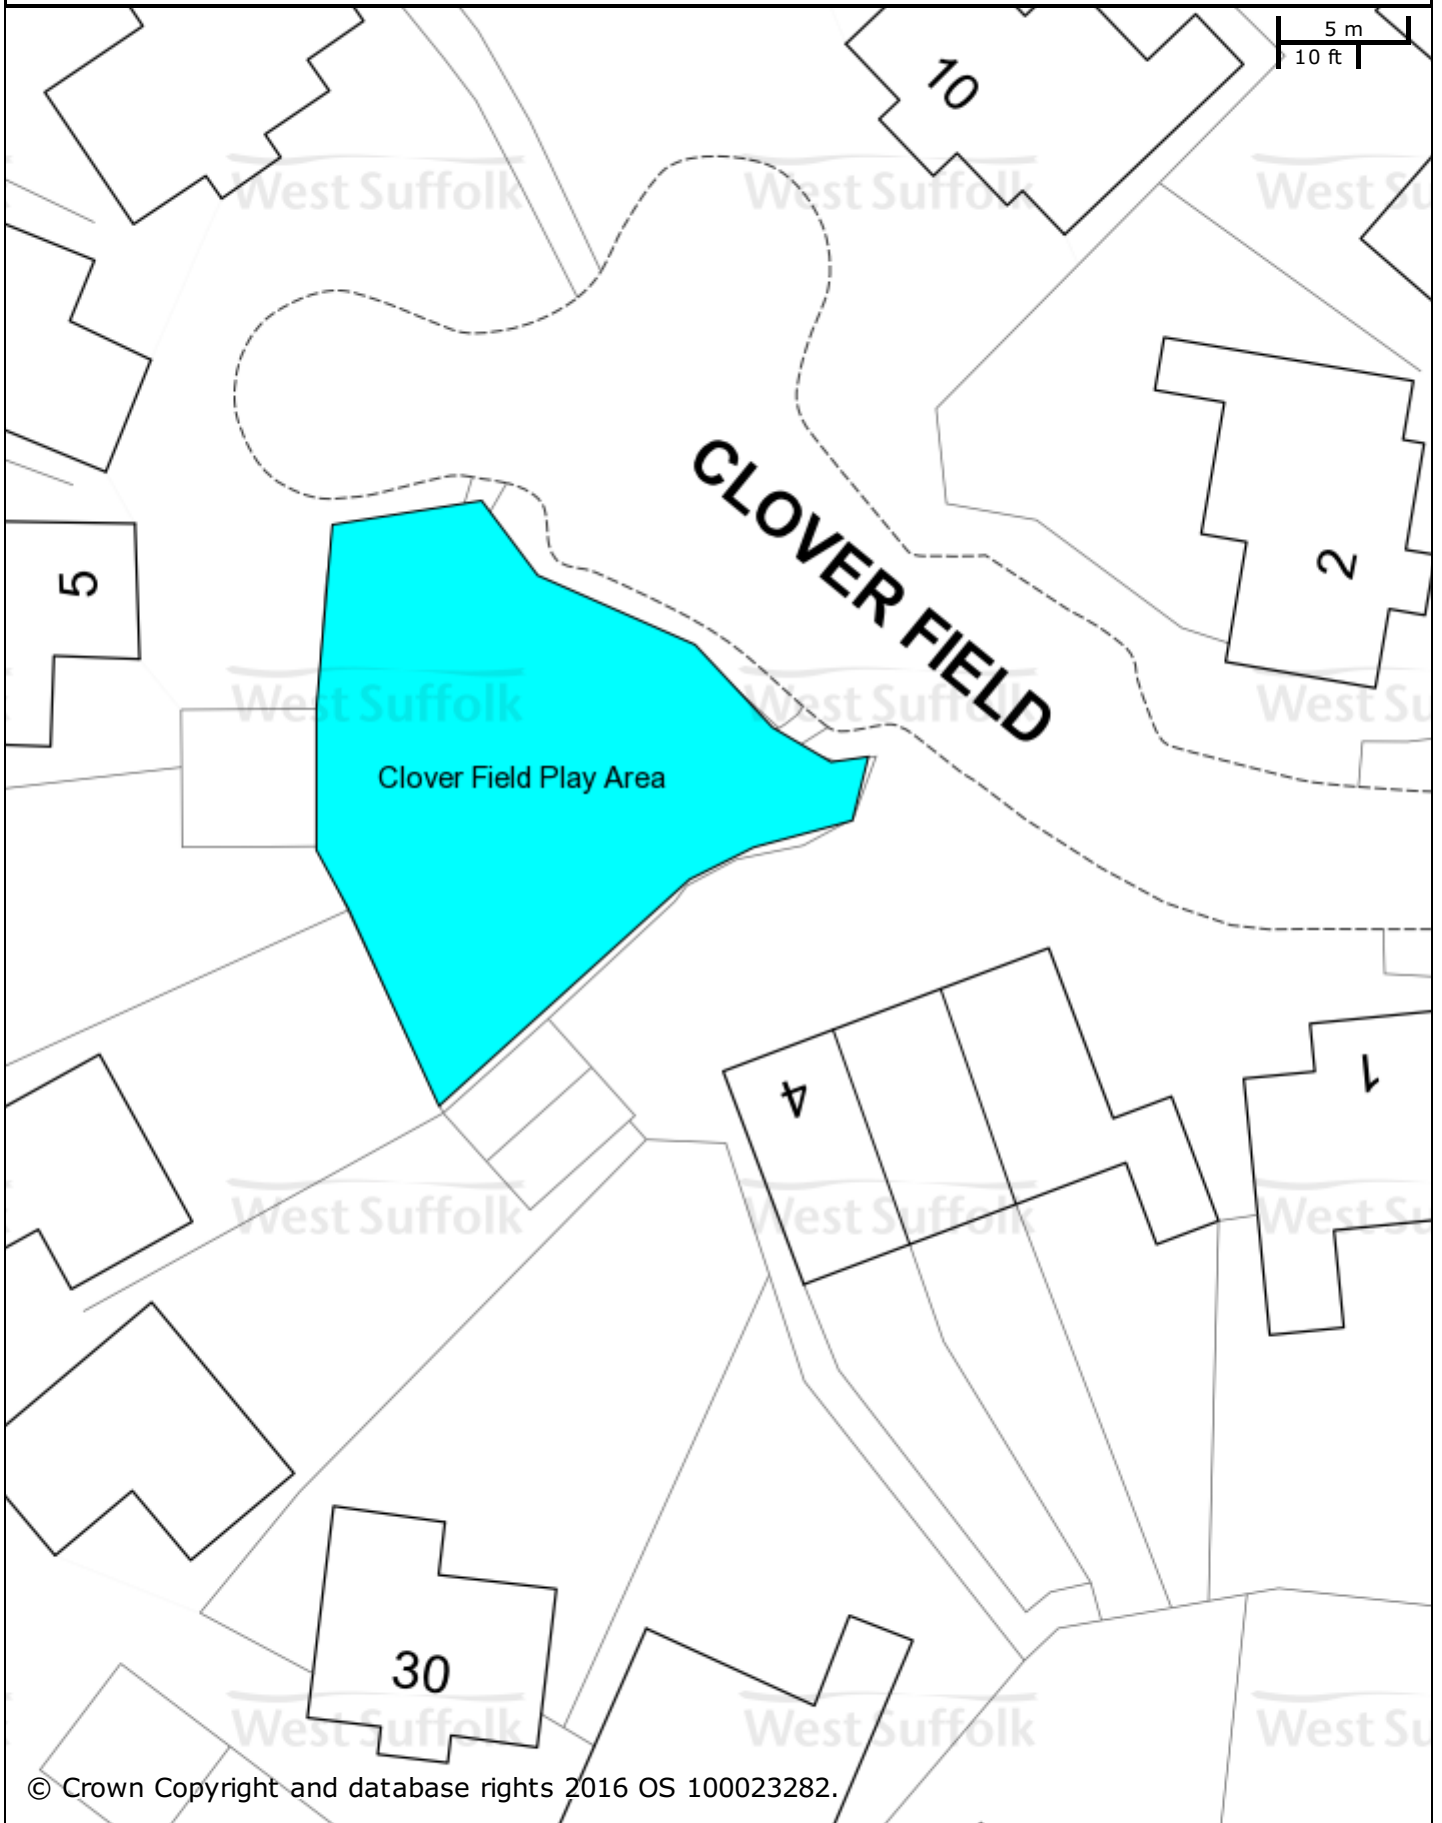

Clover Field Play Area

© Crown Copyright and database rights 2016 OS 100023282.

St Edmundsbury BC
Western Way
Bury St Edmunds
IP33 3YU
01284 763233

Forest Heath & St Edmundsbury councils
West Suffolk
working together
www.westsuffolk.gov.uk

Forest Heath DC
College Heath Road
Mildenhall
IP28 7EY
01638 719000

Scale: 1:300

Printed on: 12/5/2016 at 14:38 PM by rdavis

© Crown Copyright and database rights 2016
OS 100023282/100019675.