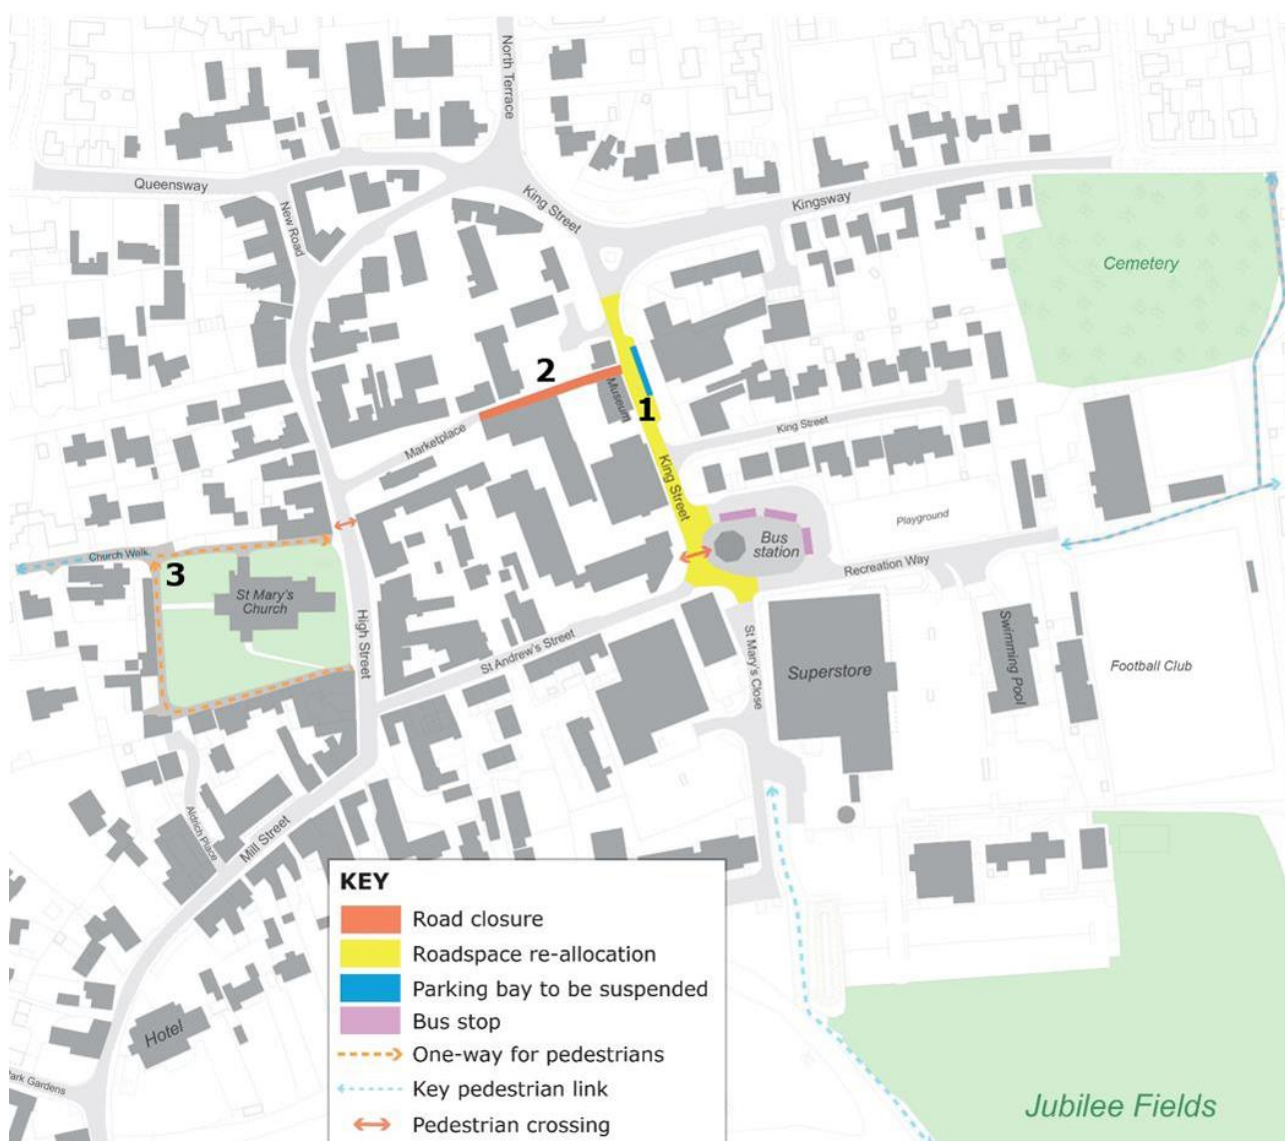

# Safer places – measures in Mildenhall

## Highways and footpath changes

### Key to map

Mildenhall Kingsway/Queensway and town centre

1. Temporary footway, from the **junction of Kingsway/Queensway along King street to Recreation Way** - Market Place side 3.5m width.
2. **Market Place to King Street** - signage to be used as low pedestrian flow site will be monitored and closure requested from Suffolk County Council if issues arise, this will also require lifting of one-way order and loss of some car parking spaces in Market Place.
3. **One-way system for pedestrians around churchyard** due to narrow footways