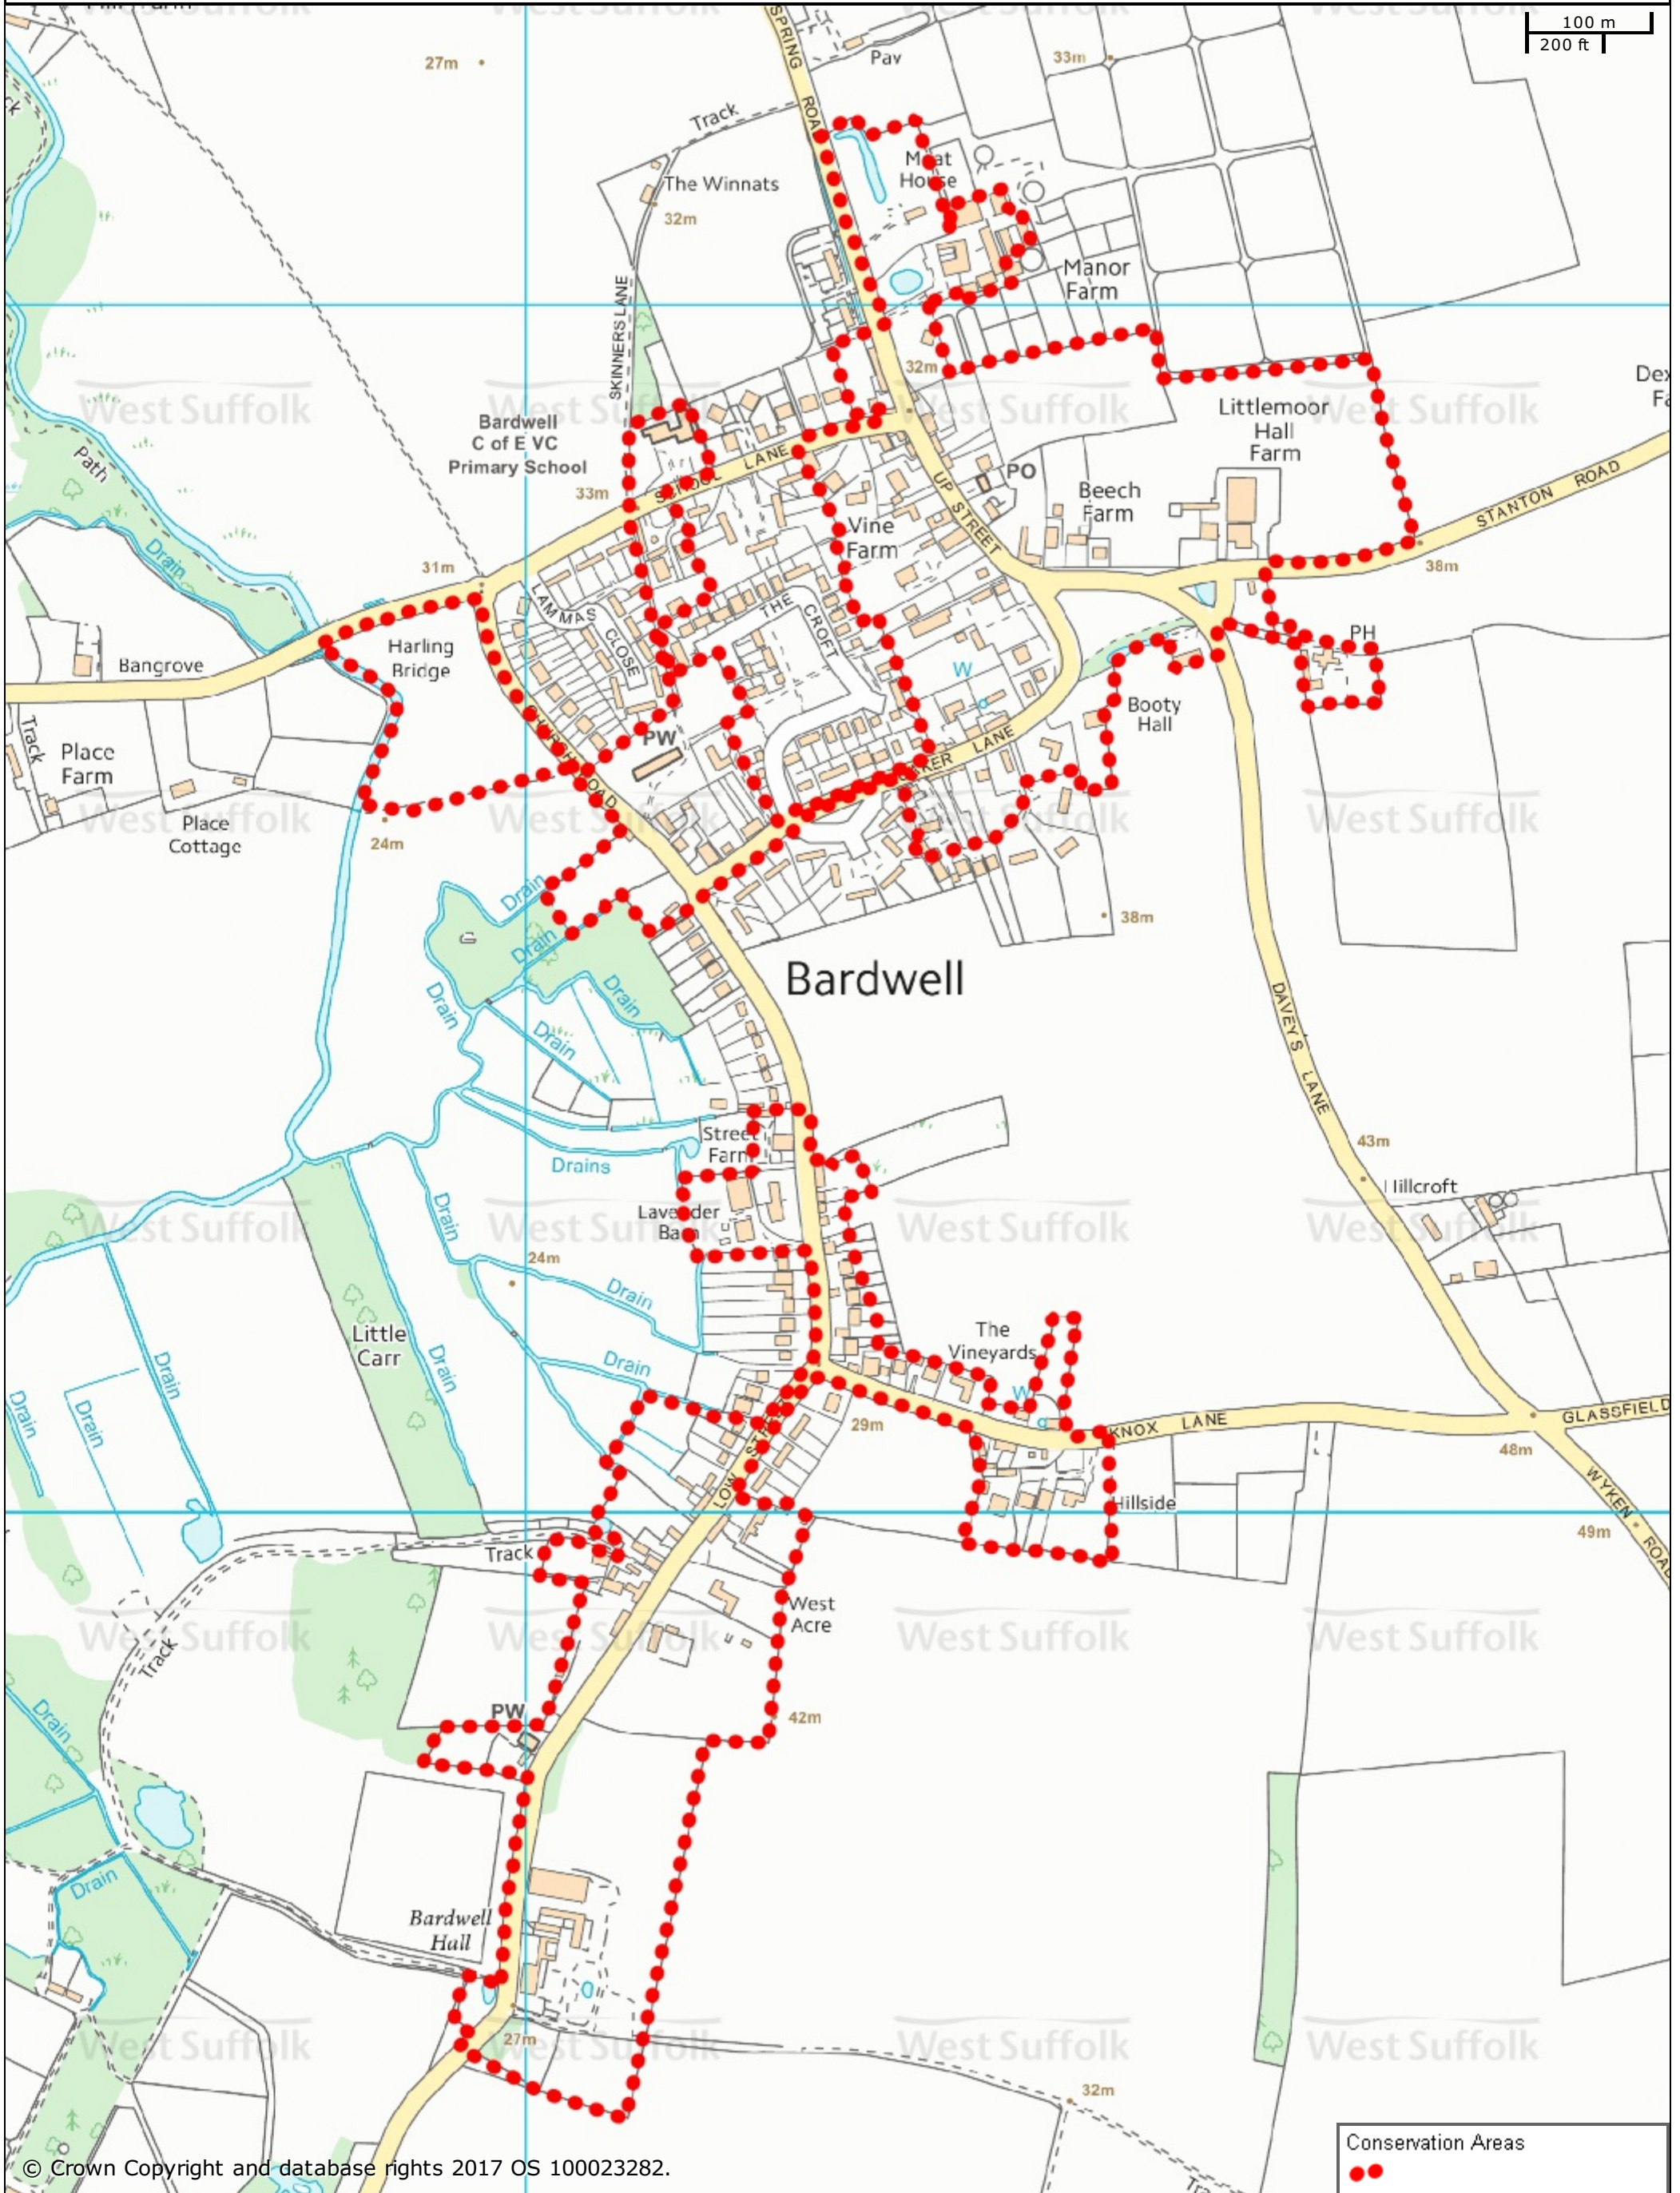

Bardwell Conservation Area

© Crown Copyright and database rights 2017 OS 100023282.

St Edmundsbury BC
Western Way
Bury St Edmunds
IP33 3YU
01284 763233

Forest Heath & St Edmundsbury councils
West Suffolk
working together
www.westsuffolk.gov.uk

Forest Heath DC
College Heath Road
Mildenhall
IP28 7EY
01638 719000

Scale: 1:5000

© Crown Copyright and database rights 2017
OS 100023282/100019675.