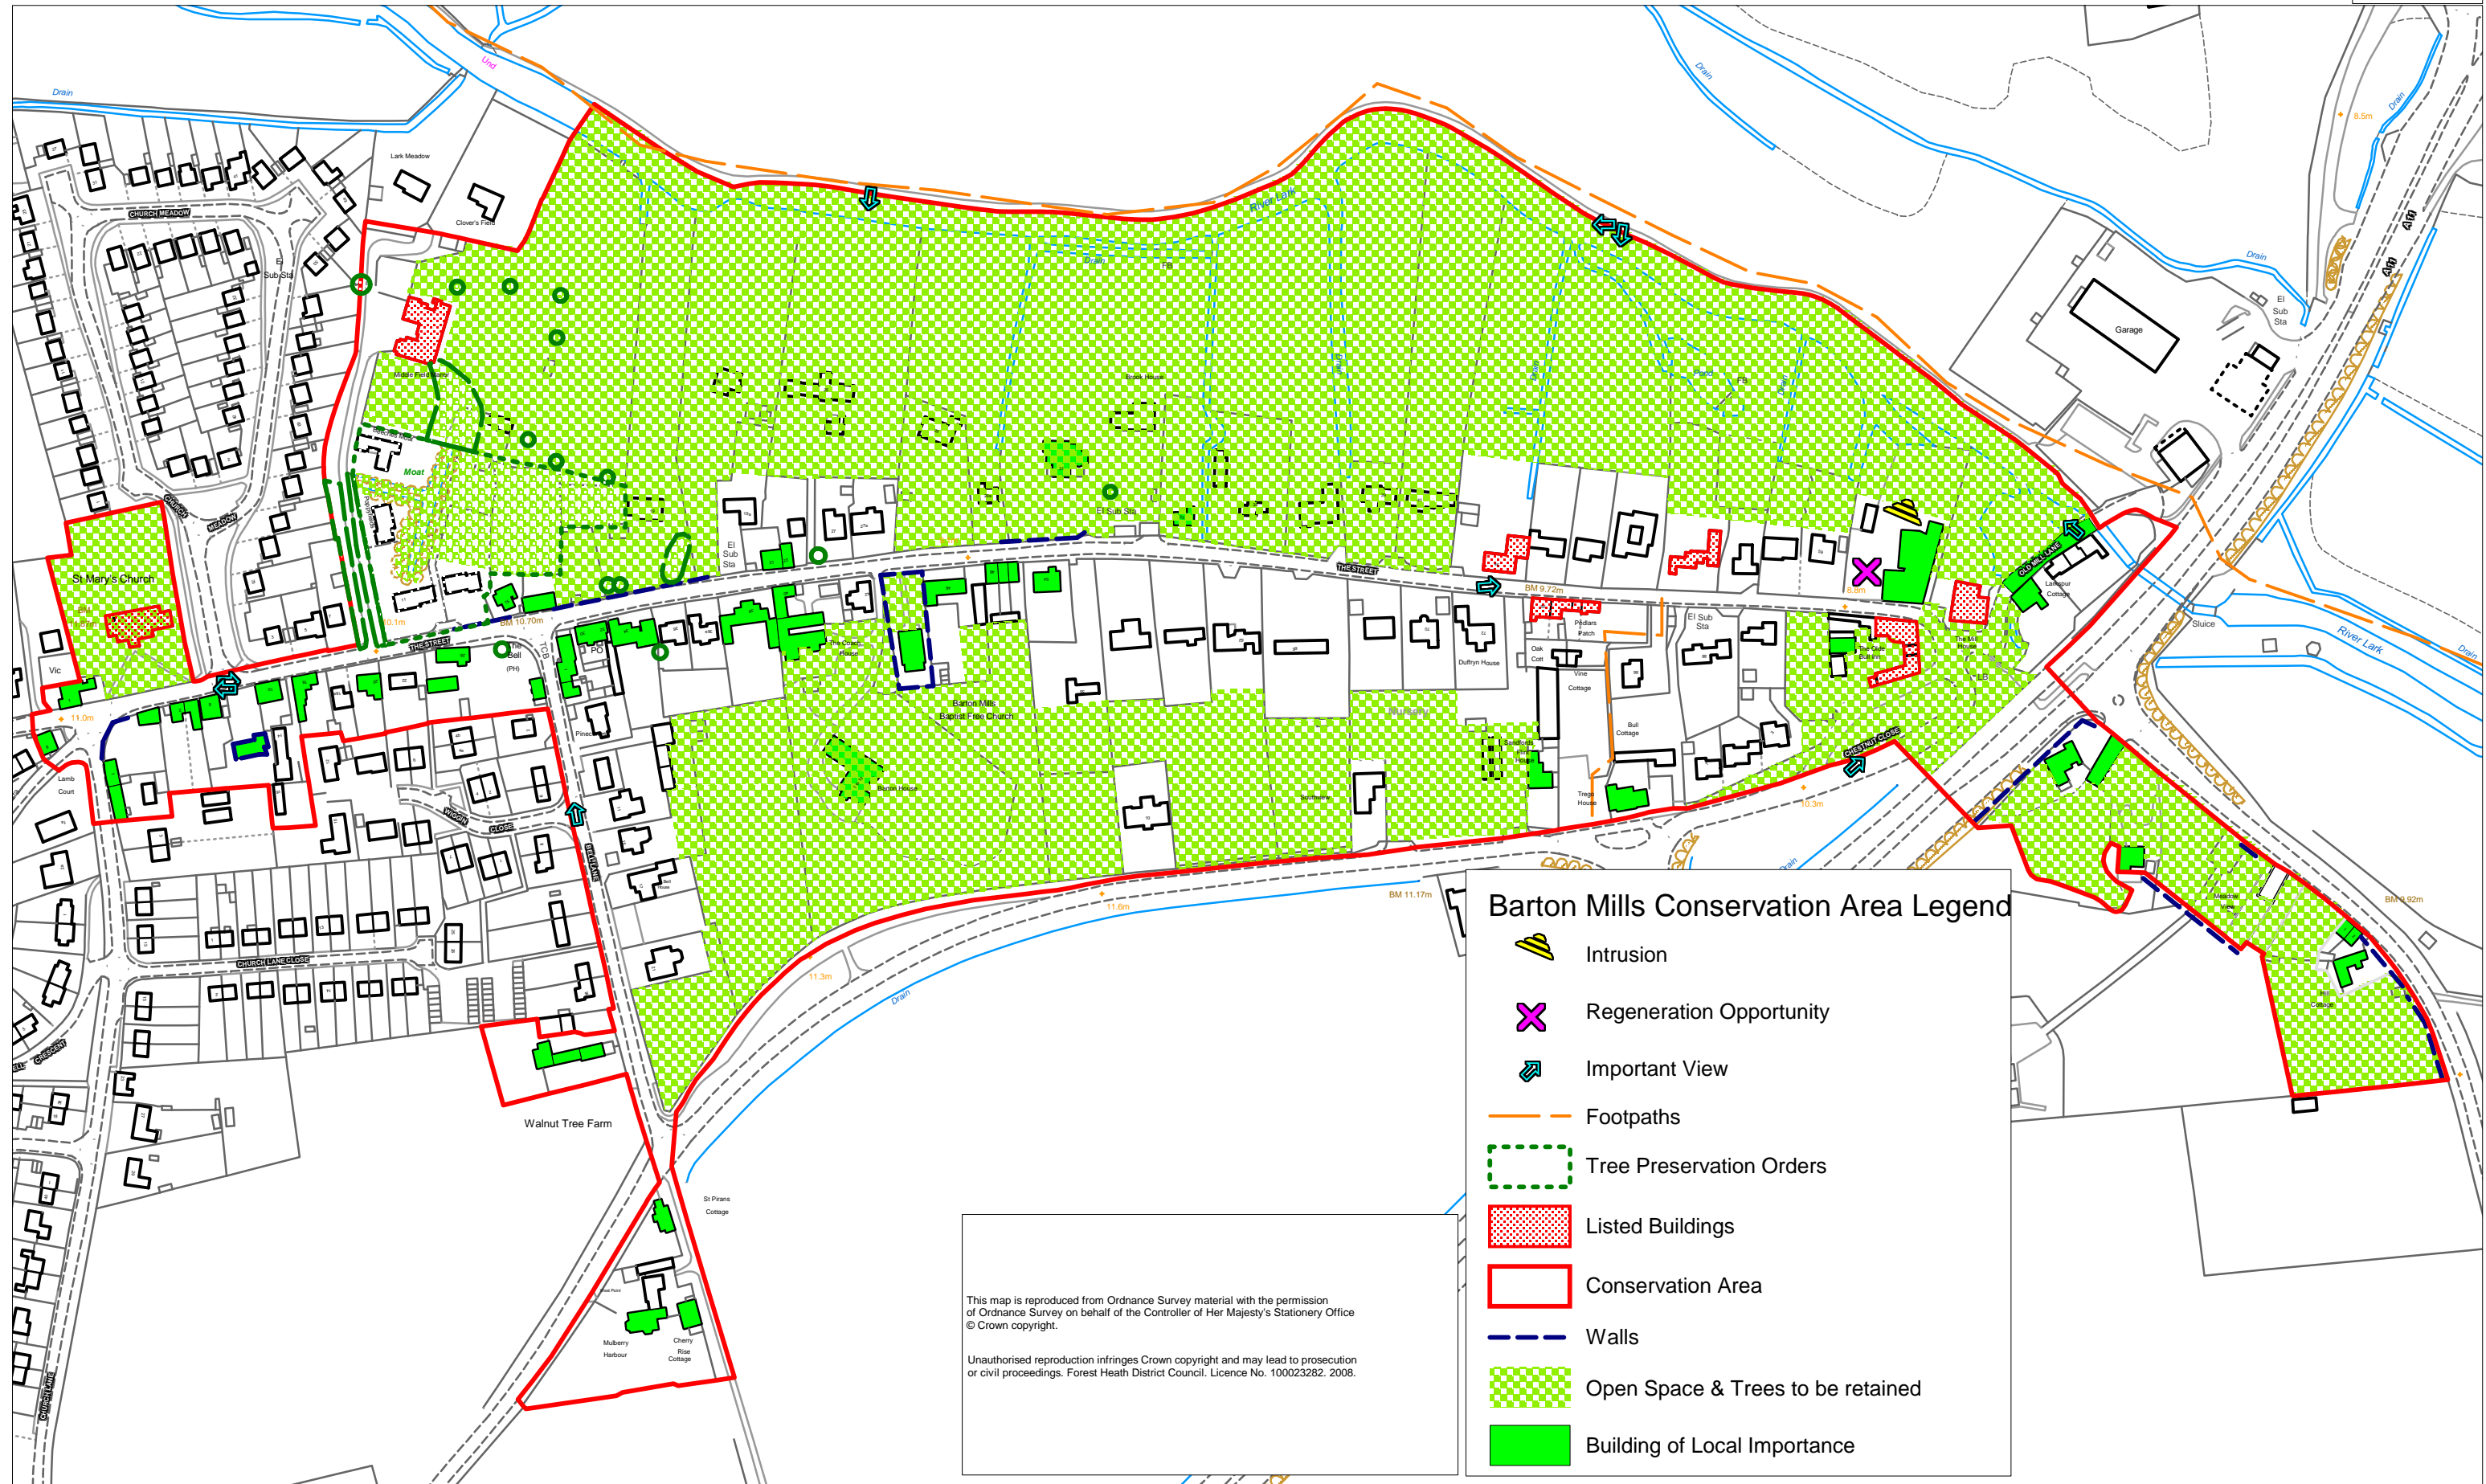

BARTON MILLS CONSERVATION AREA

Barton Mills Conservation Area Legend

- Intrusion
- Regeneration Opportunity
- Important View
- Footpaths
- Tree Preservation Orders
- Listed Buildings
- Conservation Area
- Walls
- Open Space & Trees to be retained
- Building of Local Importance

This map is reproduced from Ordnance Survey material with the permission of Ordnance Survey on behalf of the Controller of Her Majesty's Stationery Office © Crown copyright.

Unauthorised reproduction infringes Crown copyright and may lead to prosecution or civil proceedings. Forest Heath District Council. Licence No. 100023282. 2008.