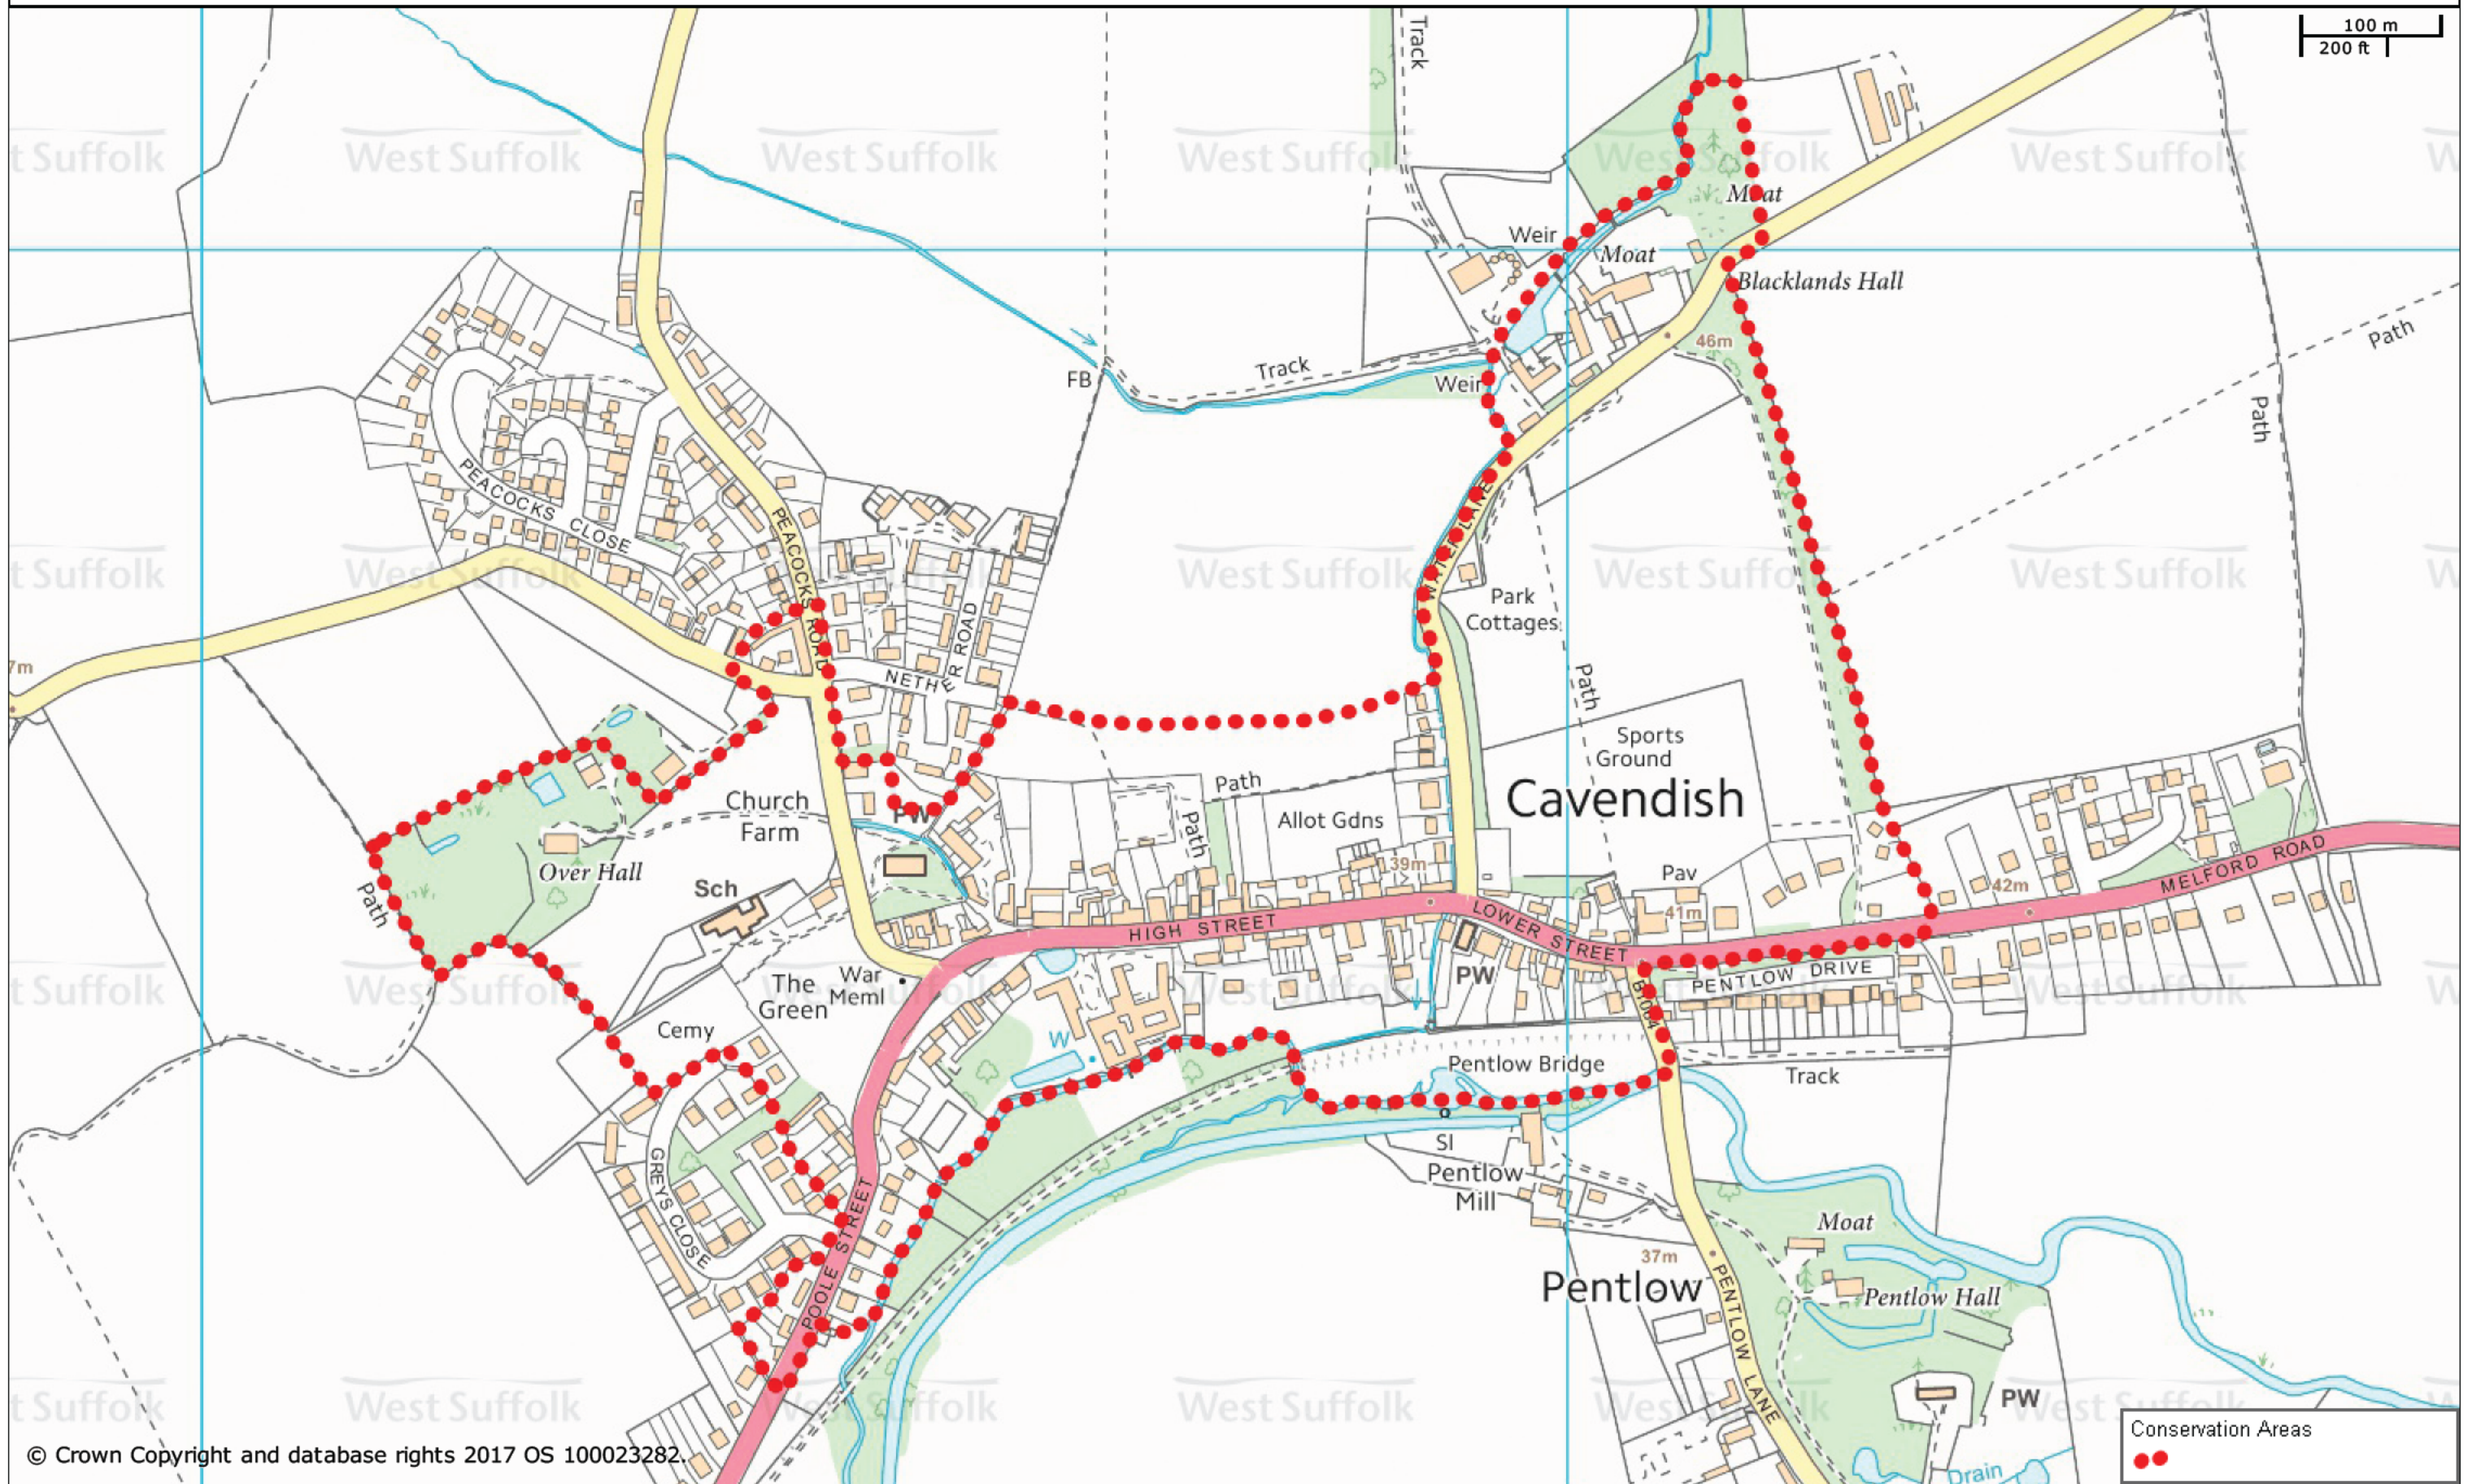

# Cavendish Conservation Area

© Crown Copyright and database rights 2017 OS 100023282.

St Edmundsbury BC  
 Western Way  
 Bury St Edmunds  
 IP33 3YU  
 01284 763233  
[www.westsuffolk.gov.uk](http://www.westsuffolk.gov.uk)

Forest Heath & St Edmundsbury councils  
**West Suffolk**  
 working together

Forest Heath DC  
 College Heath Road  
 Mendham  
 IP28 7EY  
 01638 719000

Scale: 1:4500

© Crown Copyright and database rights 2017  
 OS 100023282/100019675.