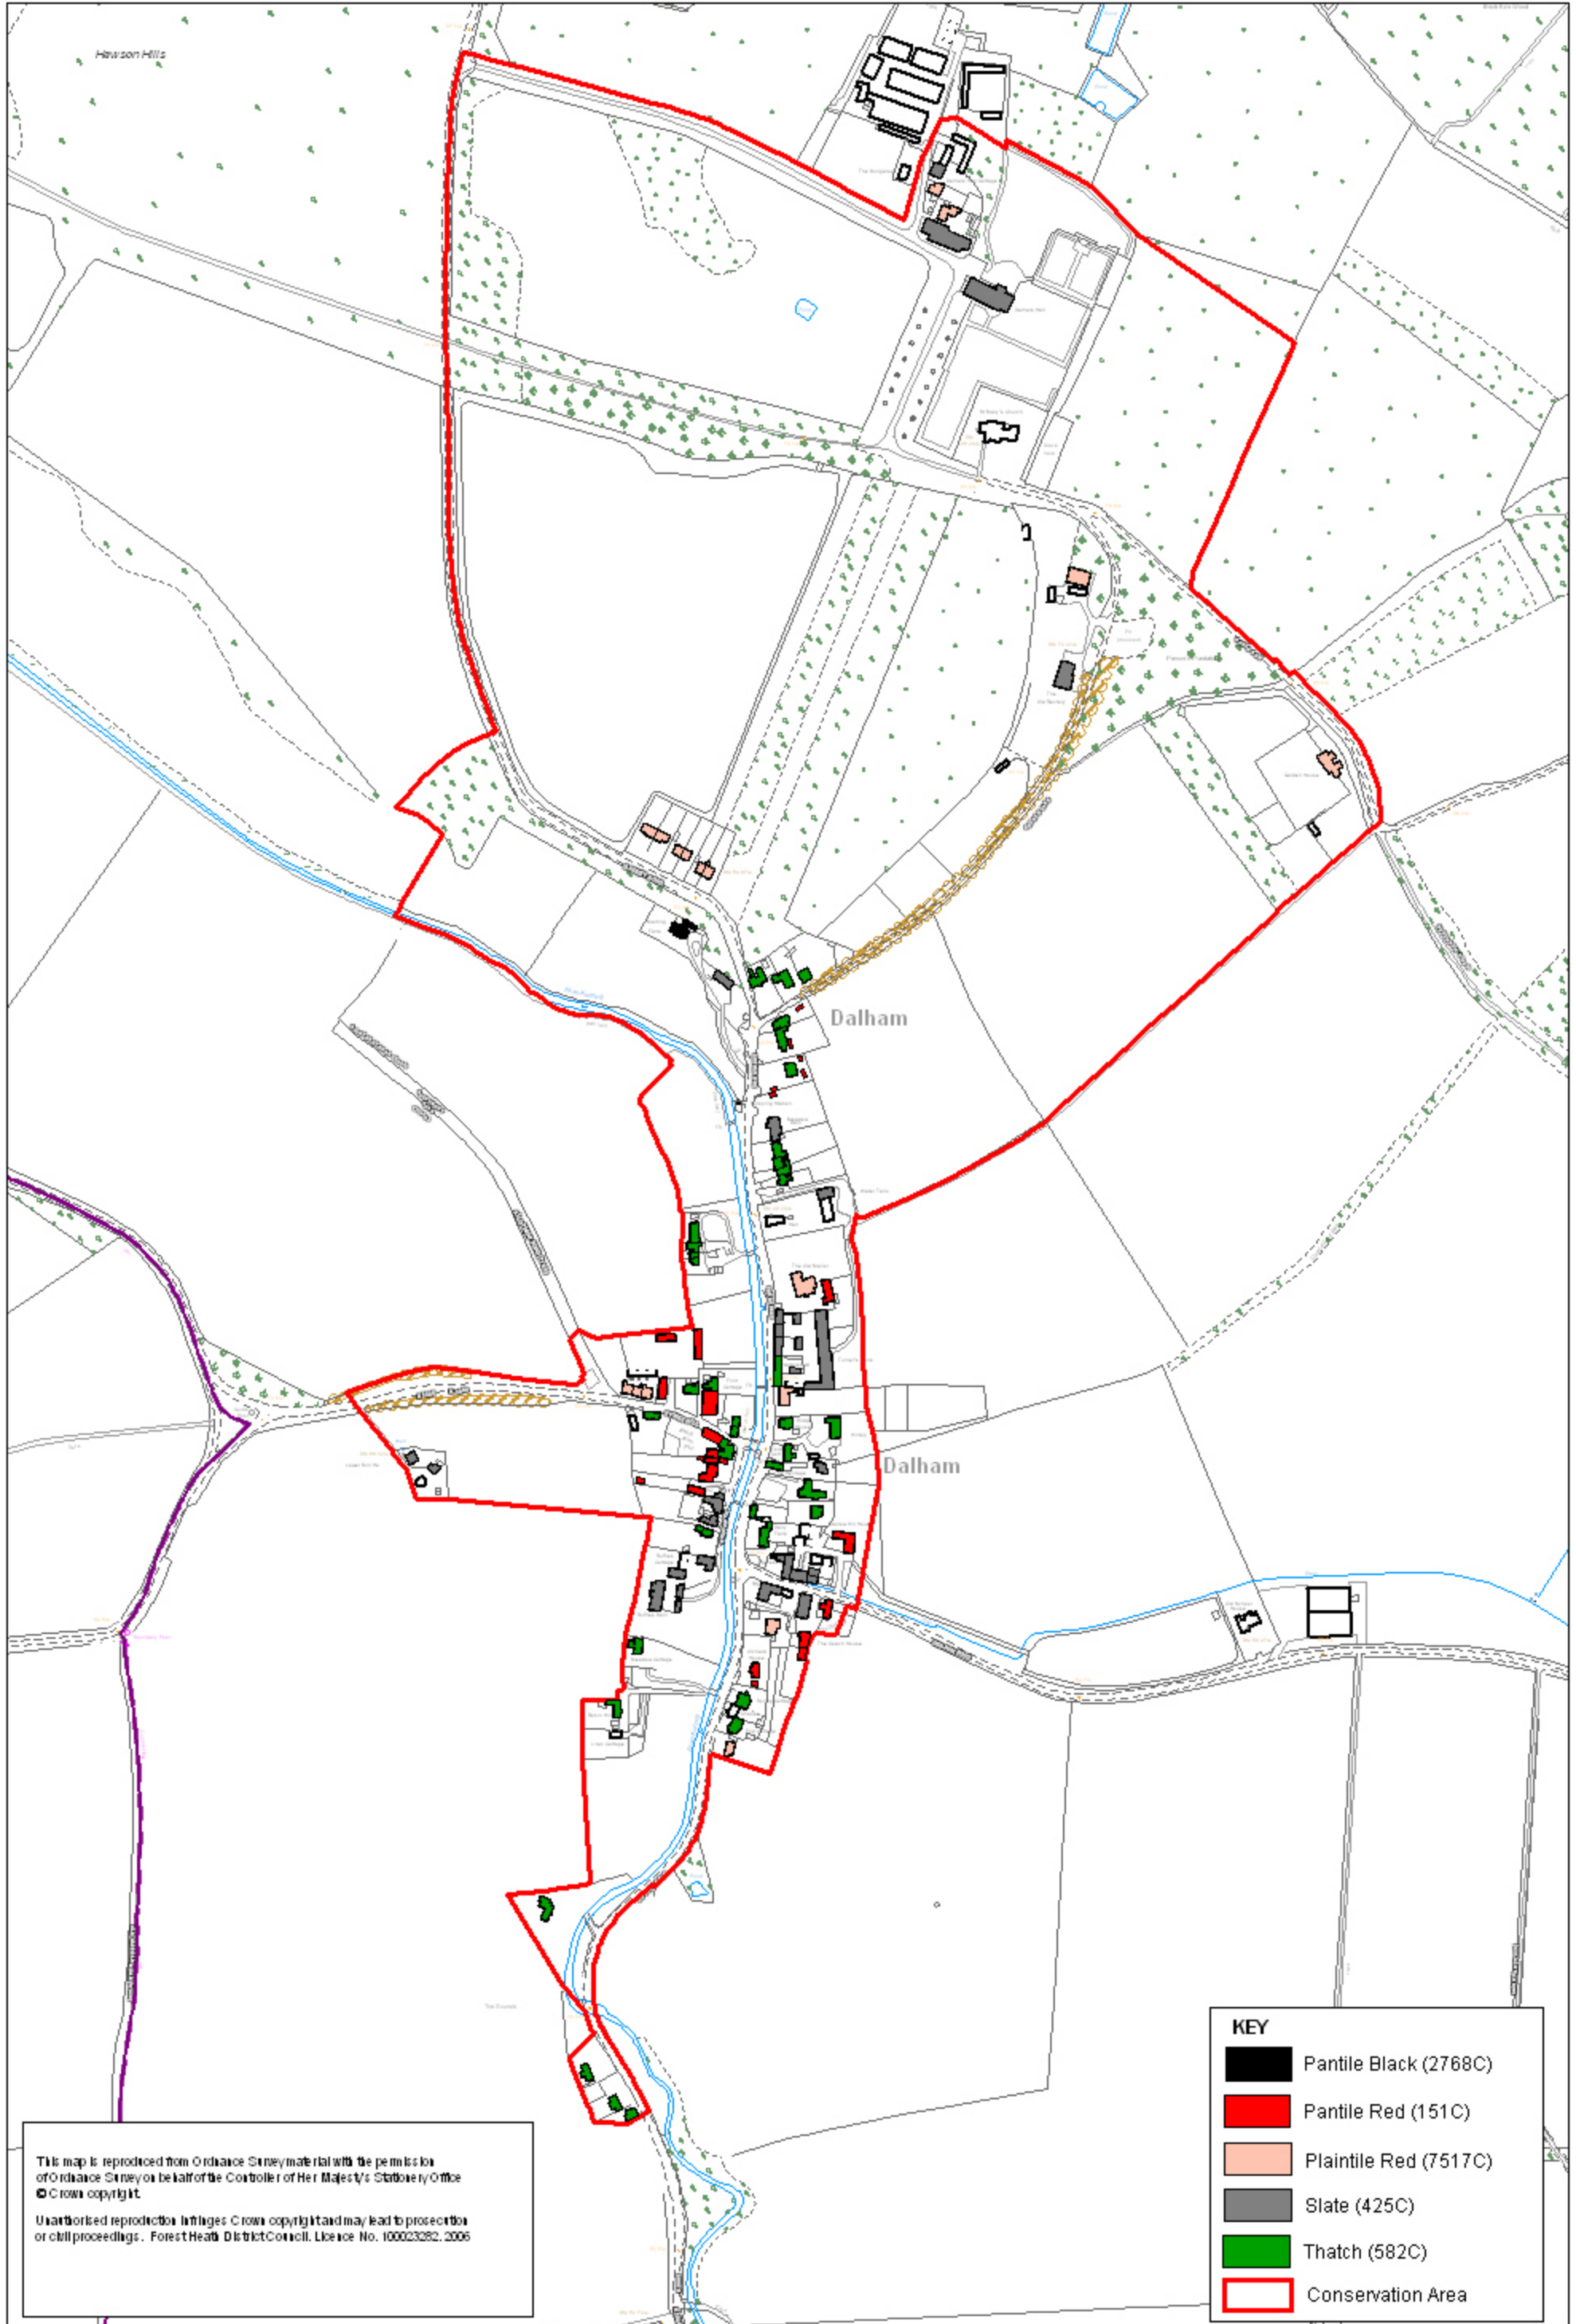

Roof Tiles

This map is reproduced from Ordnance Survey material with the permission of Ordnance Survey on behalf of the Controller of Her Majesty's Stationery Office © Crown copyright.
Unauthorised reproduction infringes Crown copyright and may lead to prosecution or civil proceedings. Forest Heath District Council. Licence No. 100023282. 2005