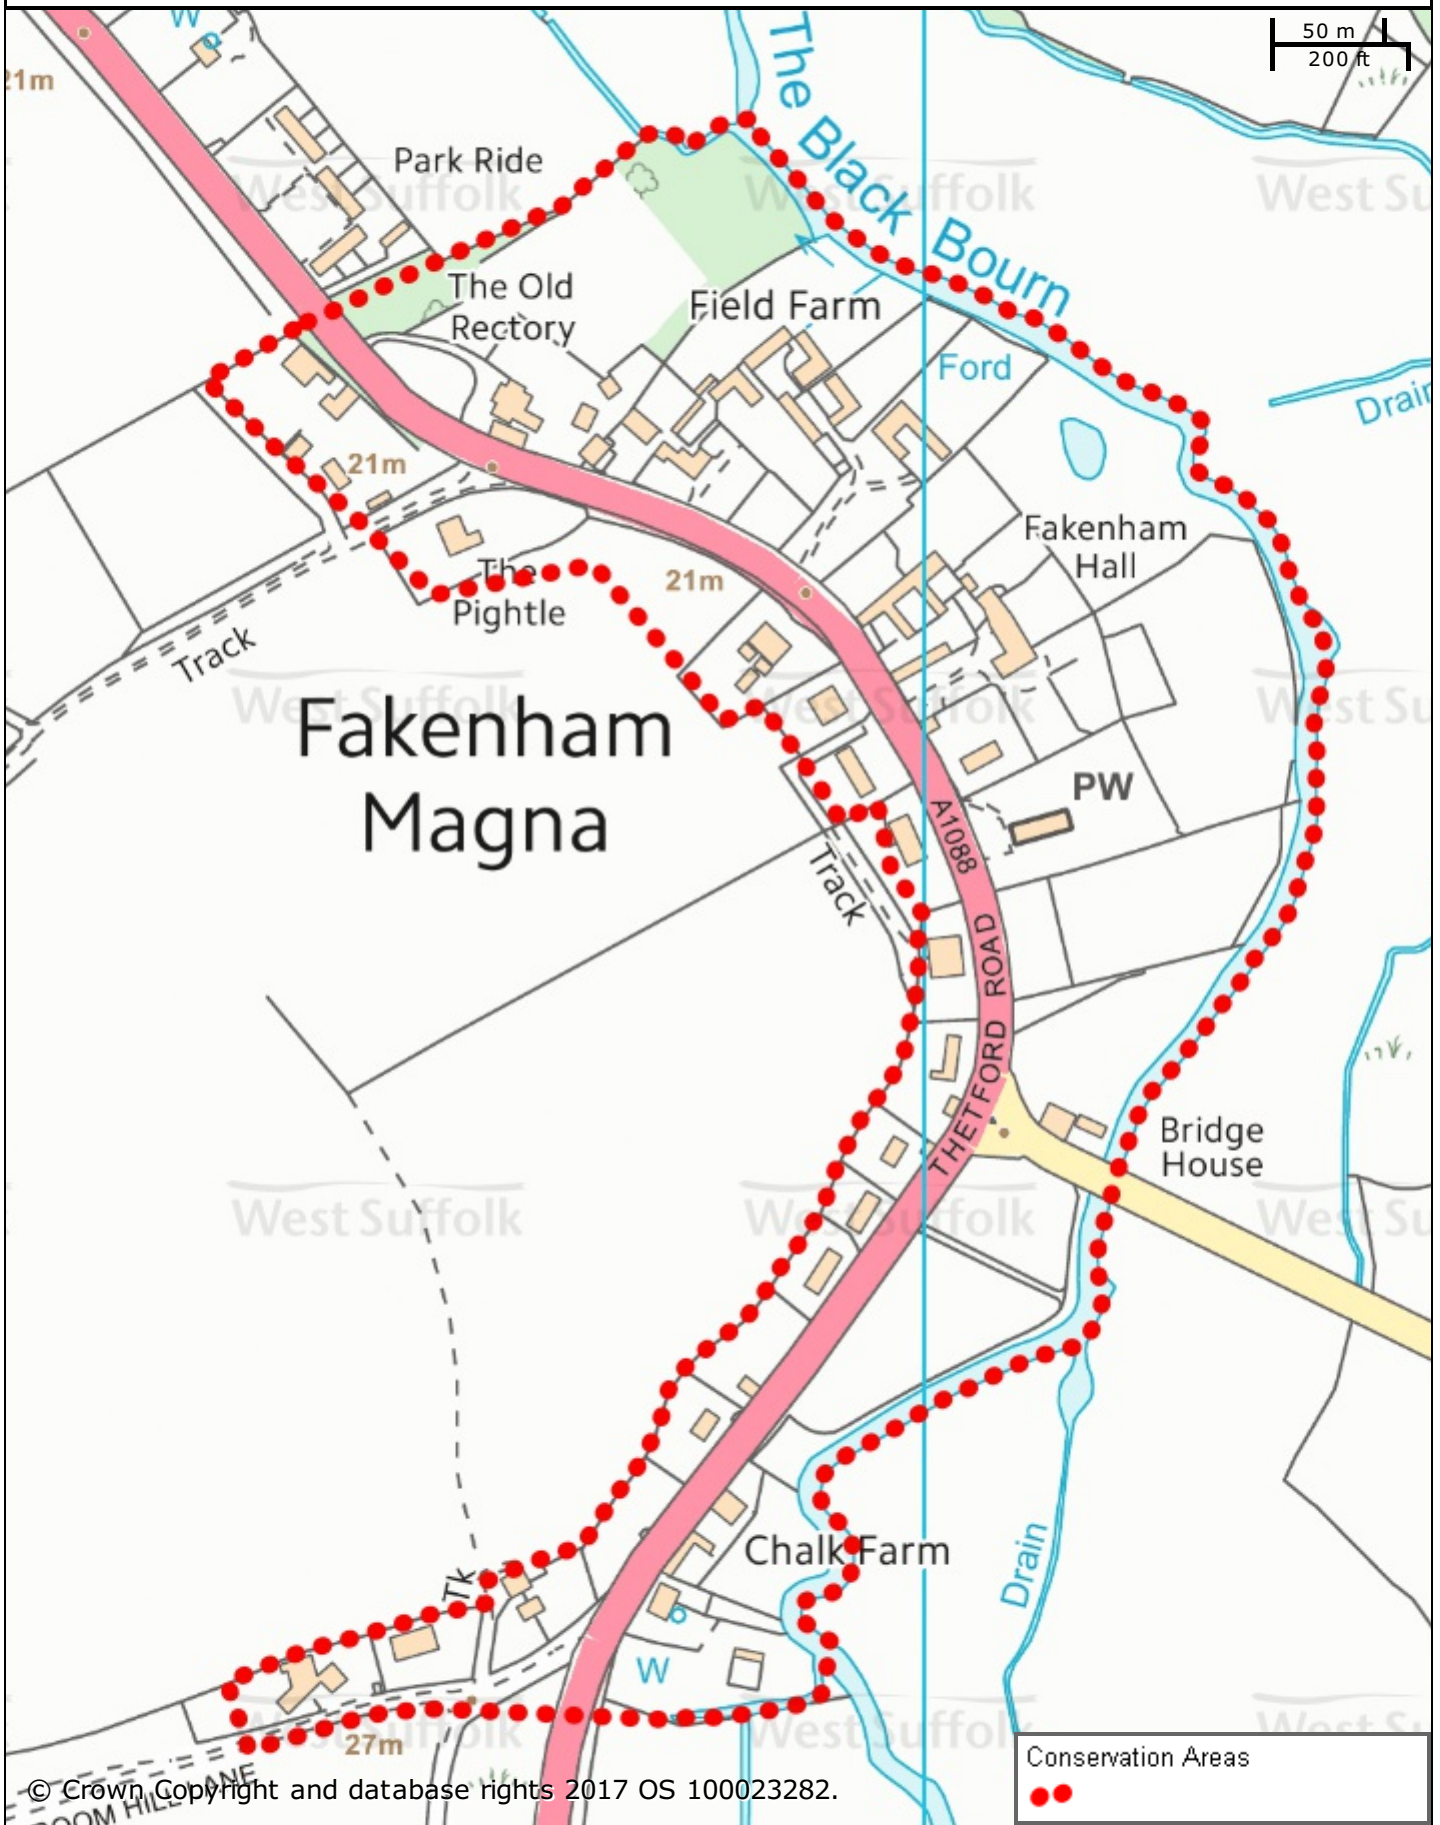

Fakenham Magna Conservation Area

Conservation Areas
●●

© Crown Copyright and database rights 2017 OS 100023282.

St Edmundsbury BC
Western Way
Bury St Edmunds
IP33 3YU
01284 763233

Forest Heath & St Edmundsbury councils
West Suffolk
working together
www.westsuffolk.gov.uk

Forest Heath DC
College Heath Road
Mildenhall
IP28 7EY
01638 719000

Scale: 1:3500

© Crown Copyright and database rights 2017
OS 100023282/100019675.