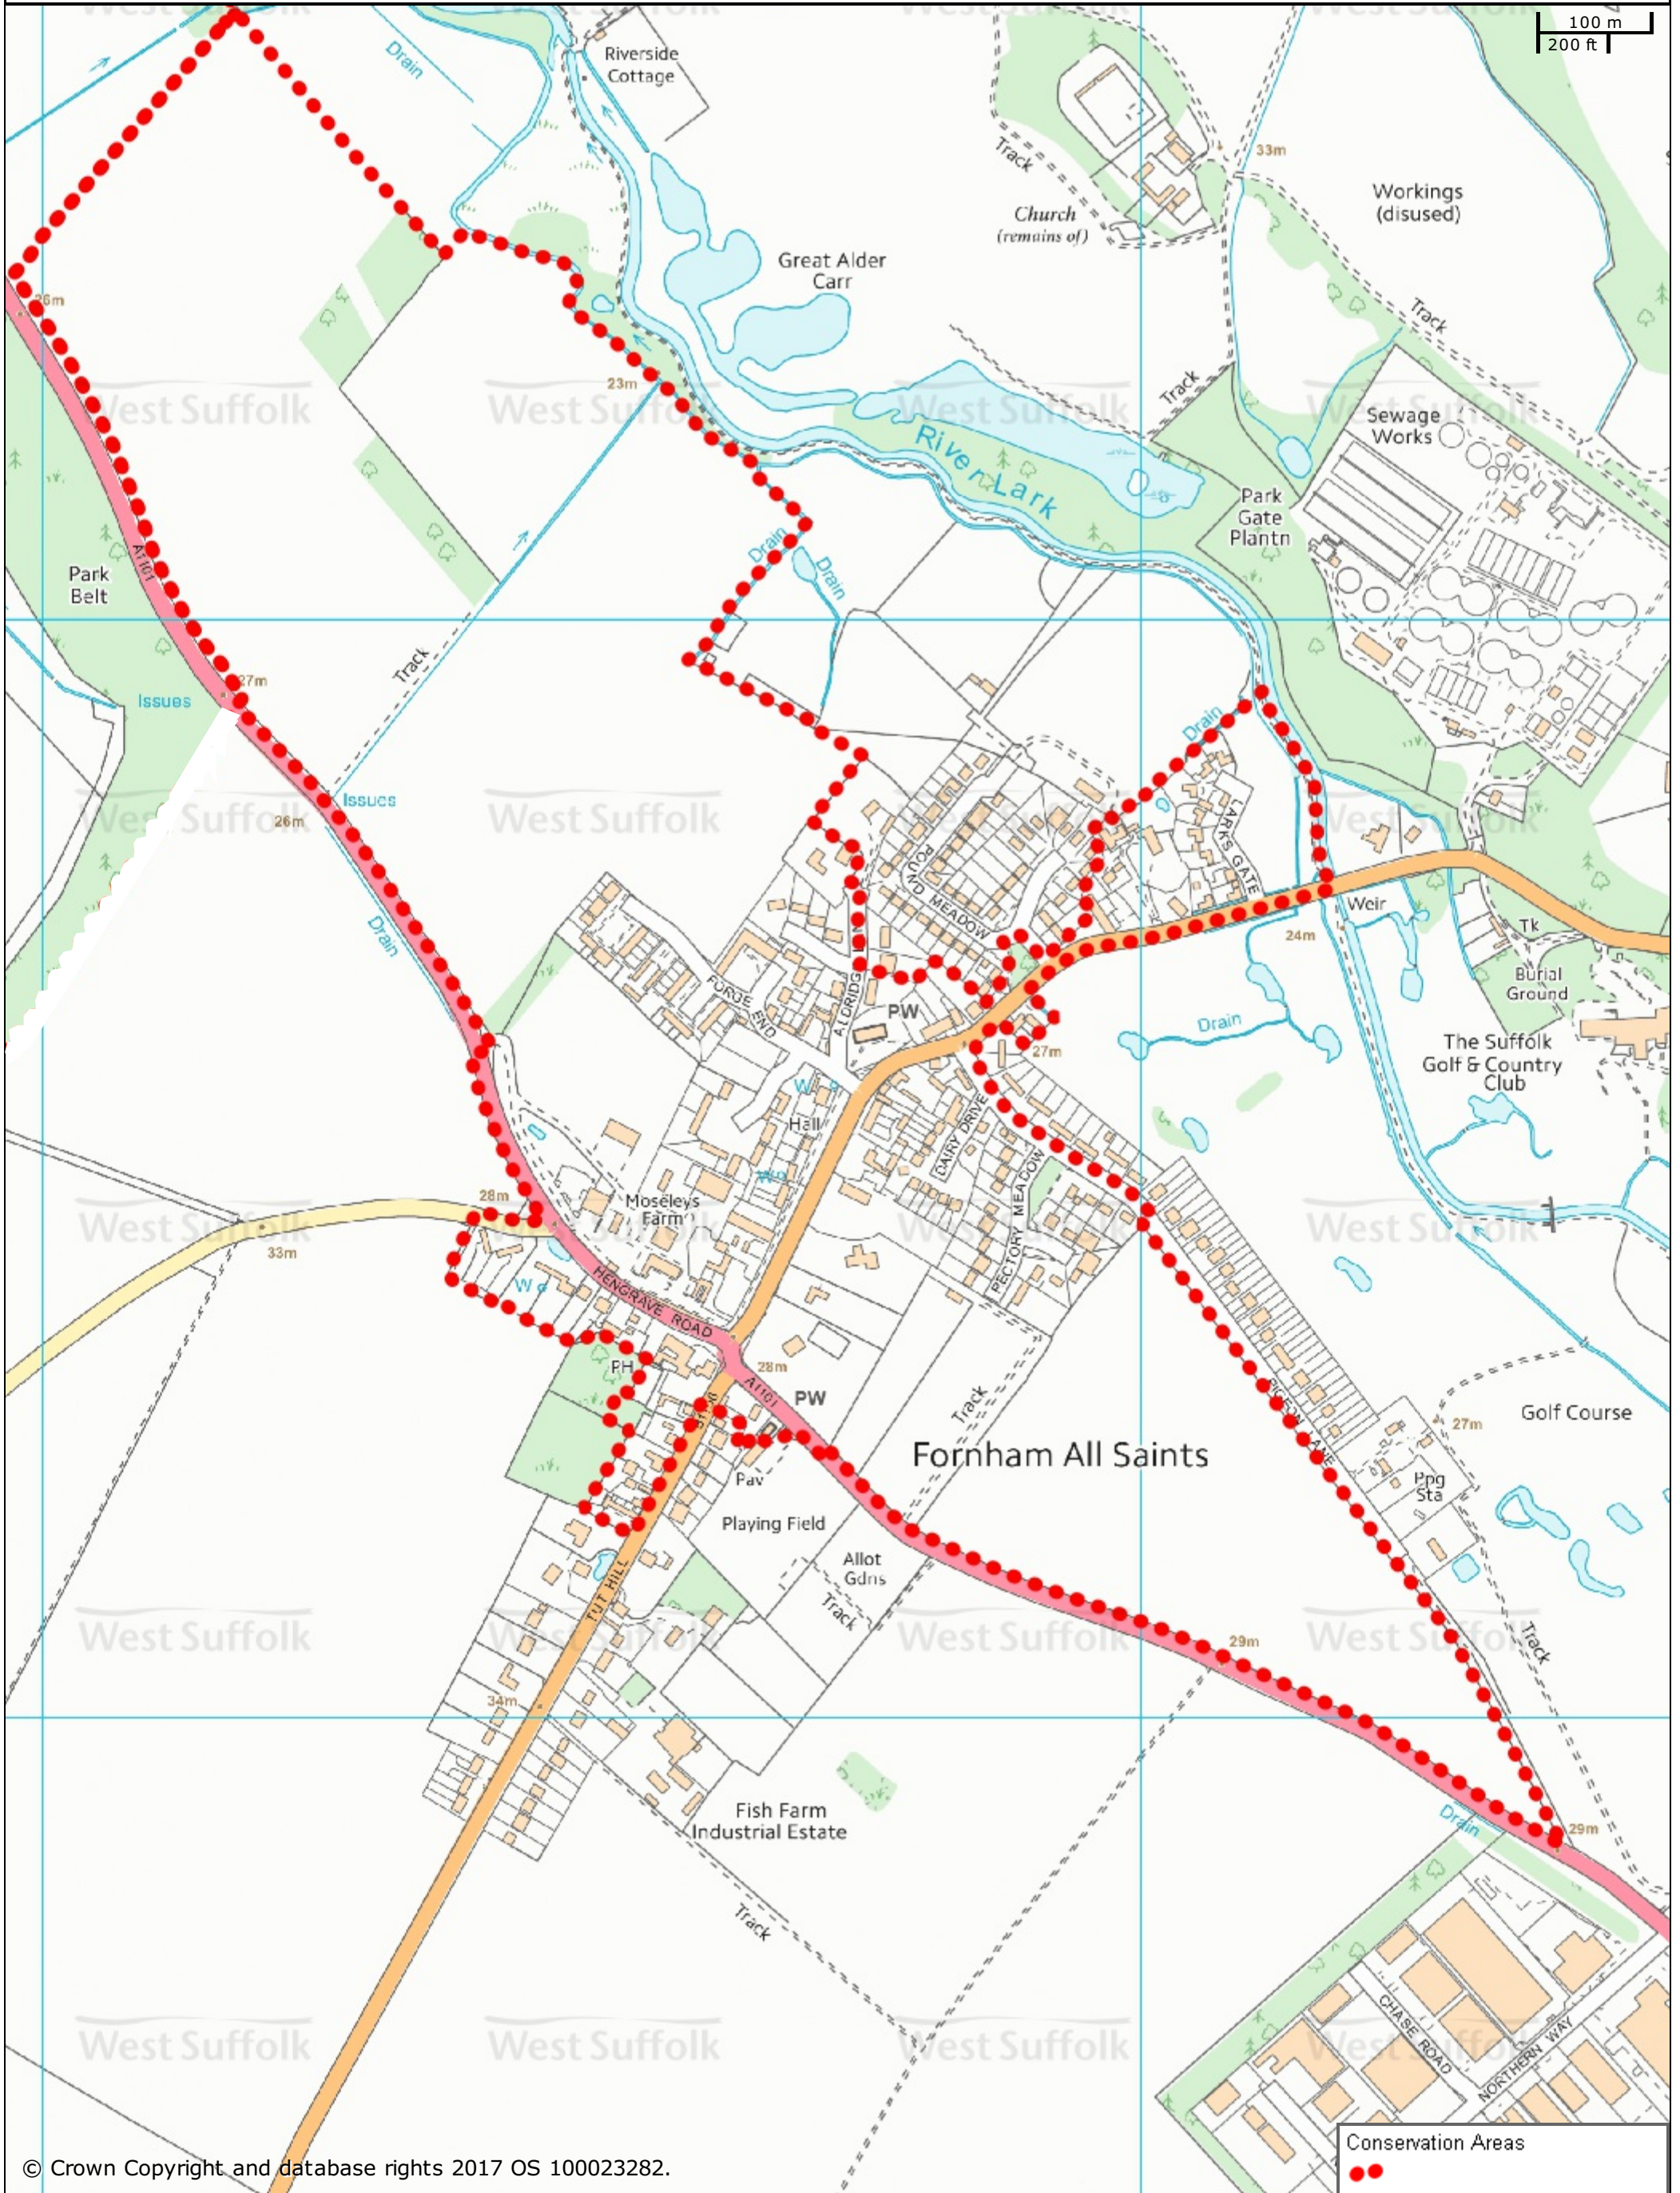

# Fornham All Saints Conservation Area

© Crown Copyright and database rights 2017 OS 100023282.

St Edmundsbury BC  
Western Way  
Bury St Edmunds  
IP33 3YU  
01284 763233

Forest Heath & St Edmundsbury councils  
**West Suffolk**  
working together  
www.westsuffolk.gov.uk

Forest Heath DC  
College Heath Road  
Mildenhall  
IP28 7EY  
01638 719000

Scale: 1:5500

© Crown Copyright and database rights 2017  
OS 100023282/100019675.