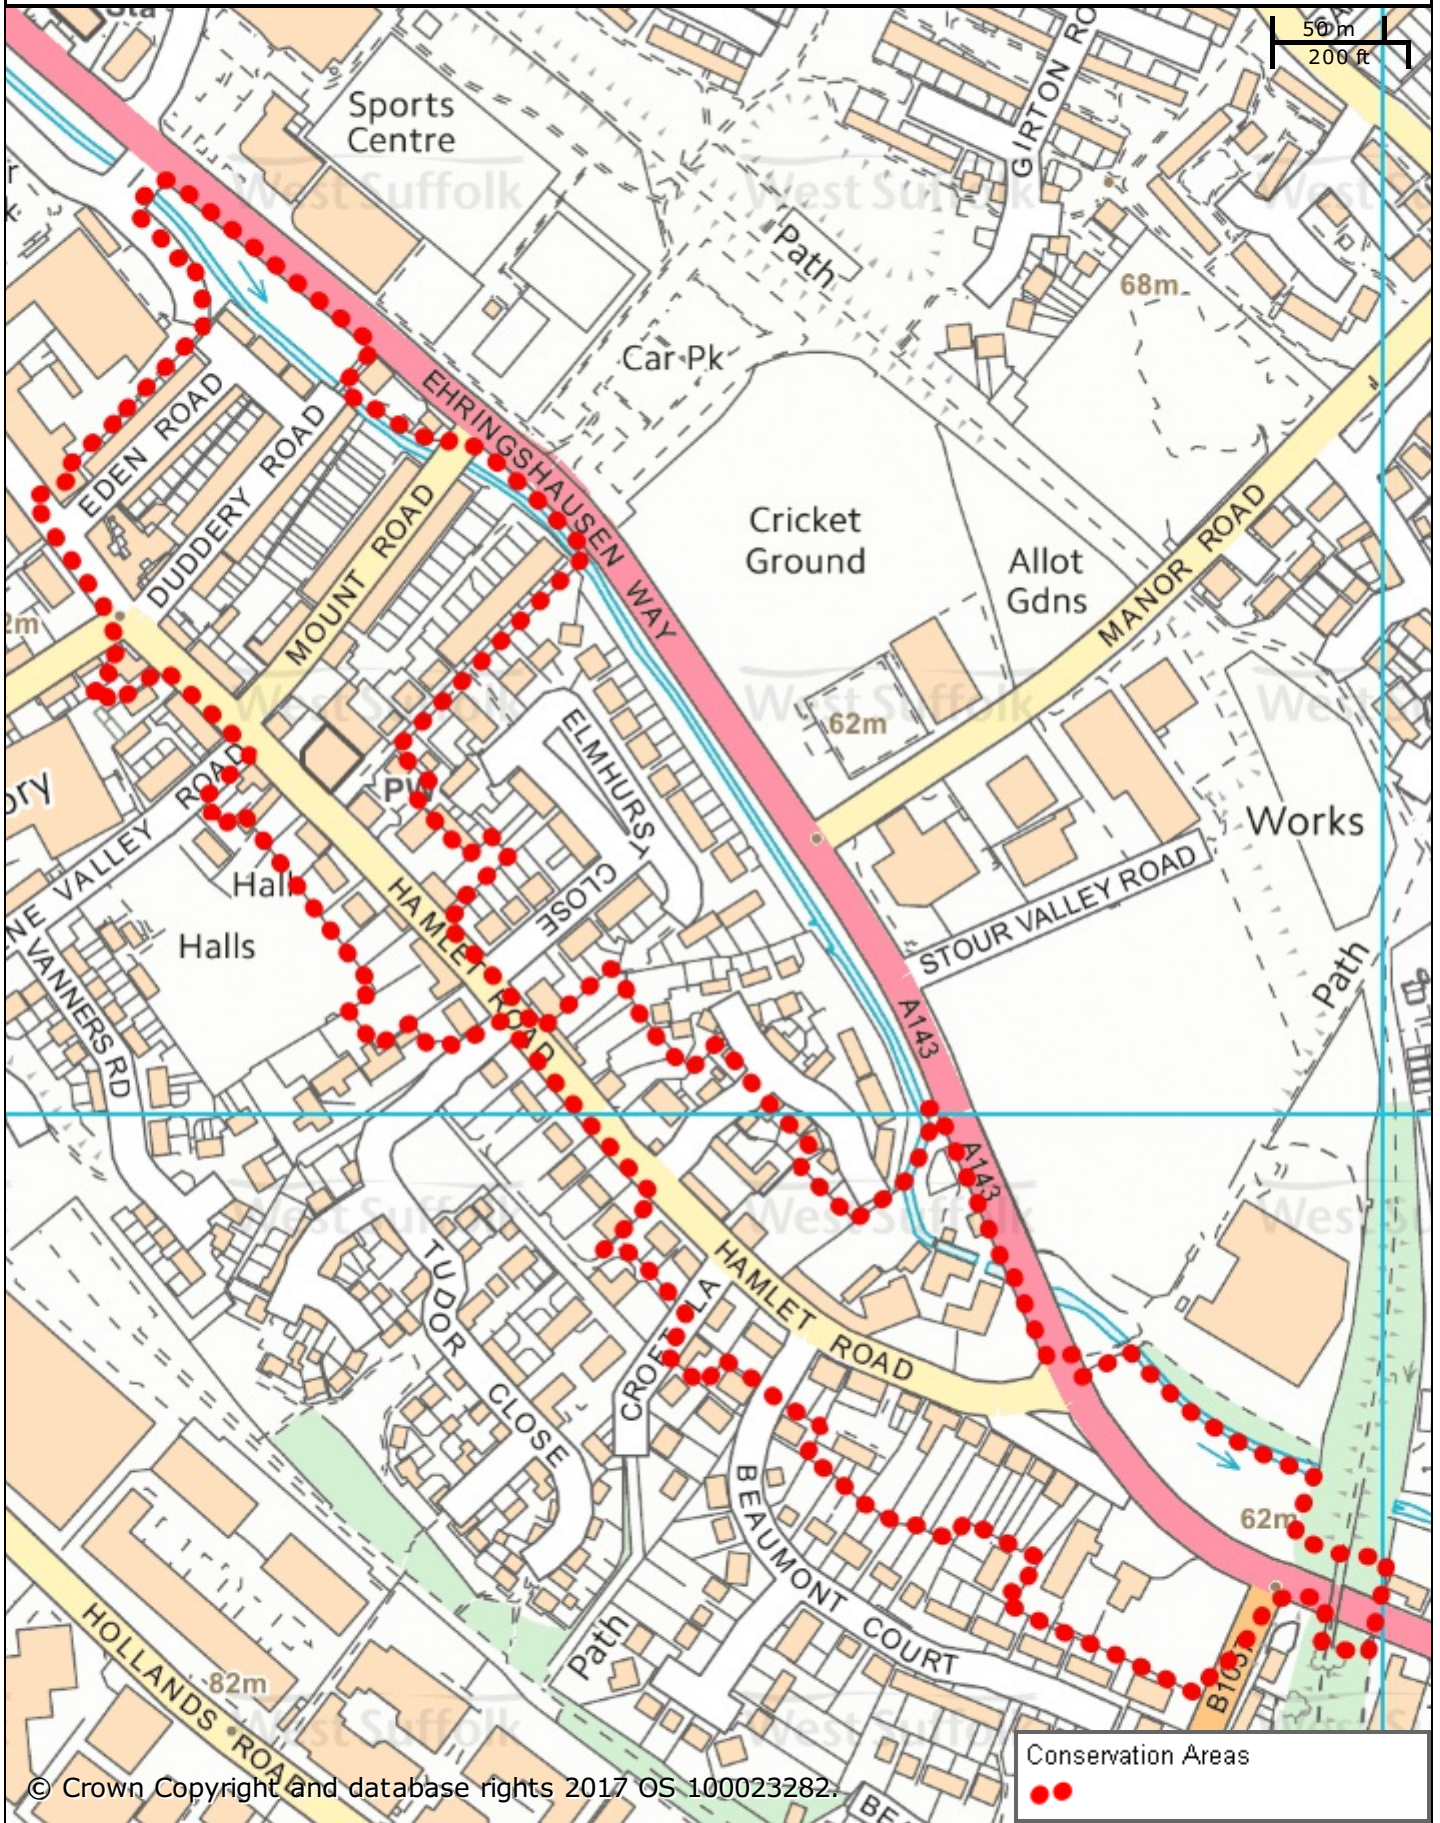

Hamlet Road (Haverhill) Conservation Area

© Crown Copyright and database rights 2017 OS 100023282.

St Edmundsbury BC
Western Way
Bury St Edmunds
IP33 3YU
01284 763233

Forest Heath & St Edmundsbury councils
West Suffolk
working together
www.westsuffolk.gov.uk

Forest Heath DC
College Heath Road
Mildenhall
IP28 7EY
01638 719000

Scale: 1:3500

© Crown Copyright and database rights 2017
OS 100023282/100019675.