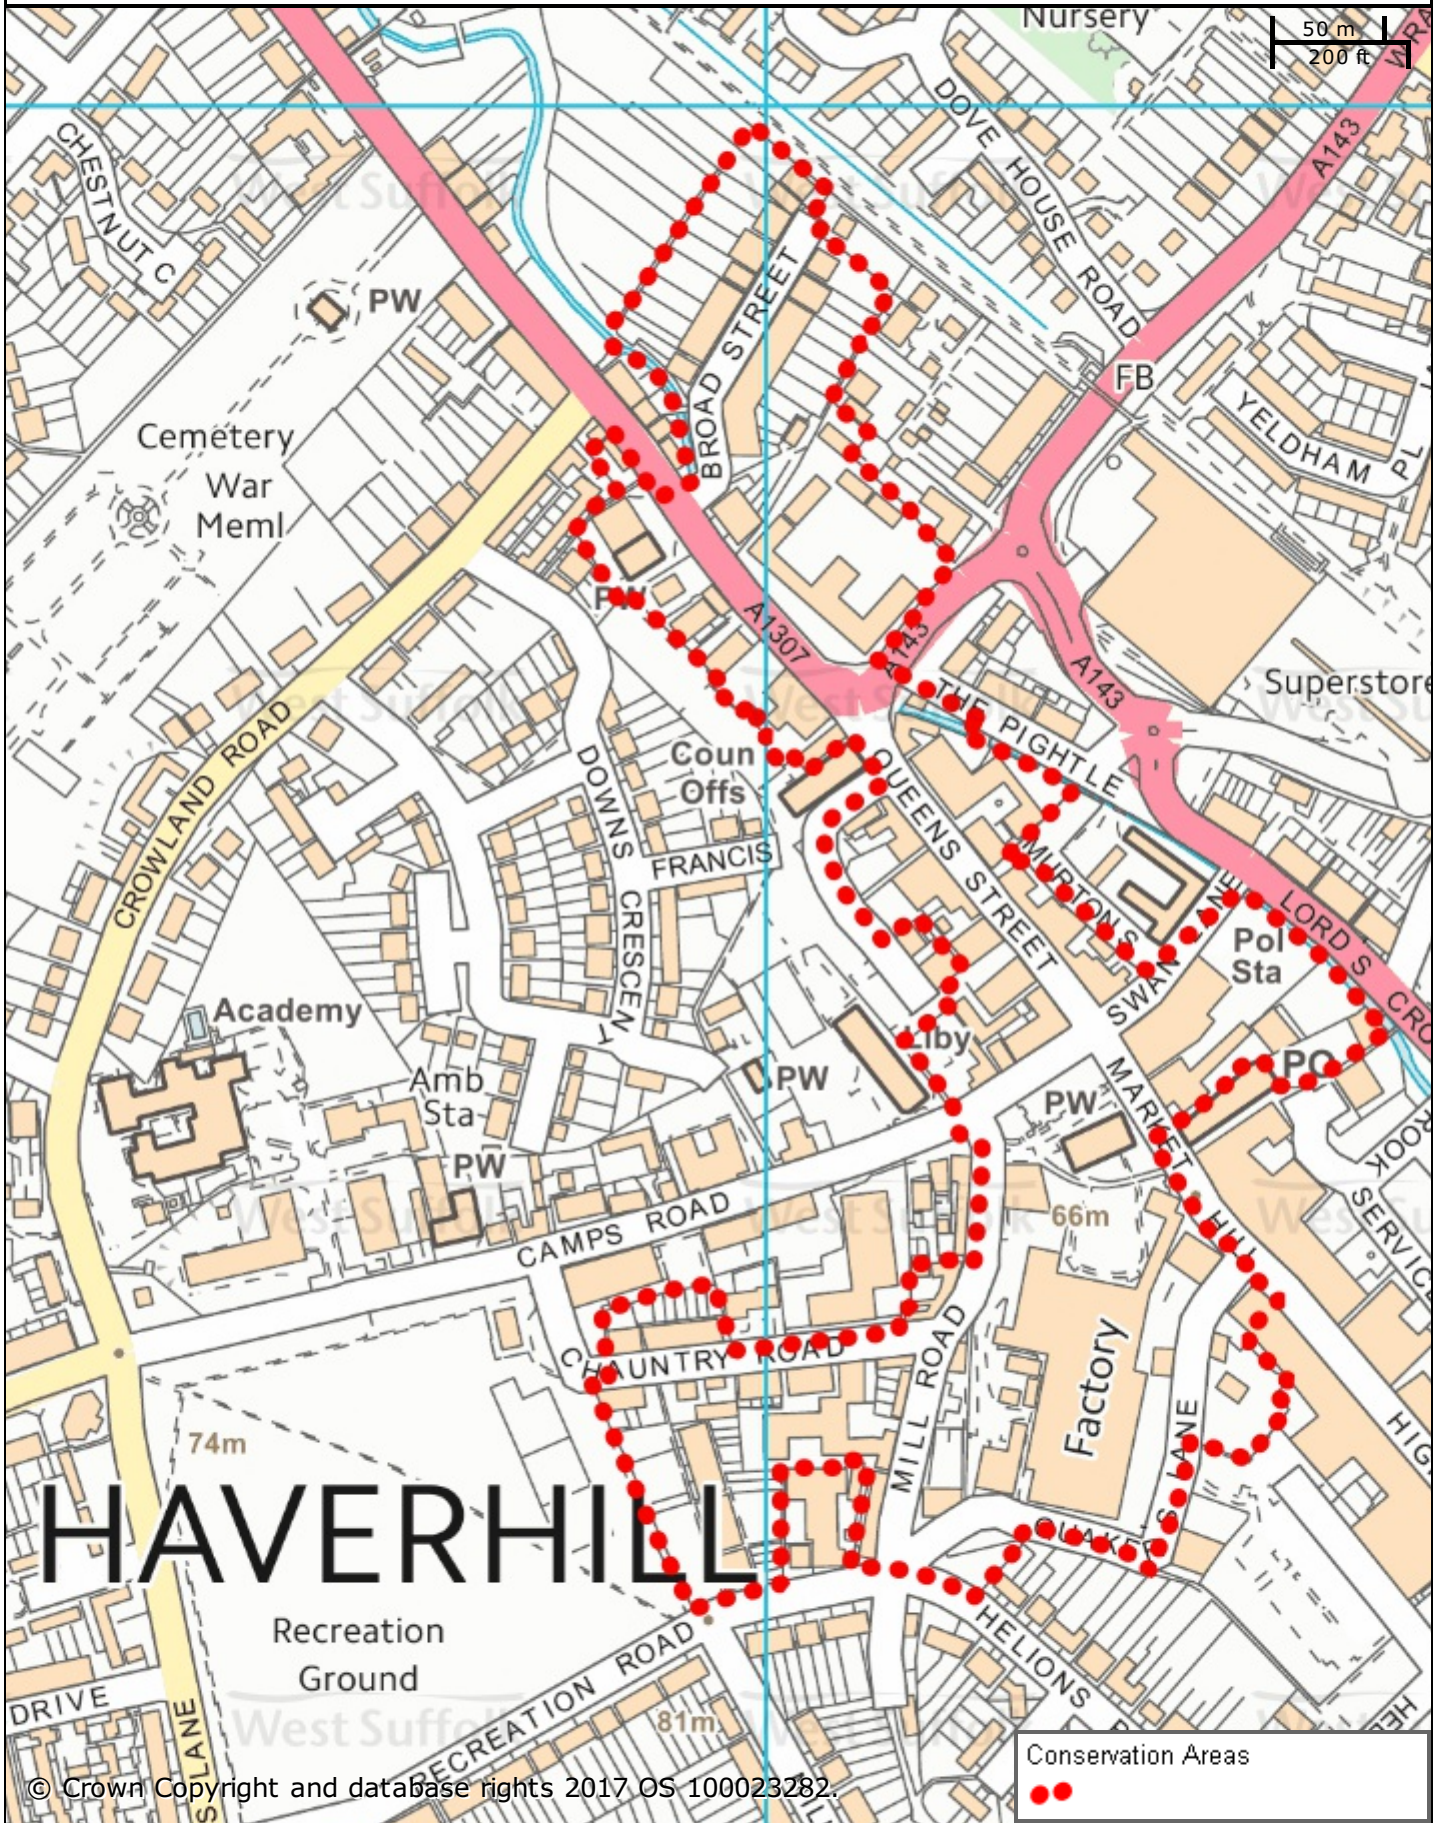

Queen Street (Haverhill) Conservation Area

© Crown Copyright and database rights 2017 OS 100023282.

St Edmundsbury BC
Western Way
Bury St Edmunds
IP33 3YU
01284 763233

Forest Heath & St Edmundsbury councils
West Suffolk
working together
www.westsuffolk.gov.uk

Forest Heath DC
College Heath Road
Mildenhall
IP28 7EY
01638 719000

Scale: 1:3500

© Crown Copyright and database rights 2017
OS 100023282/100019675.