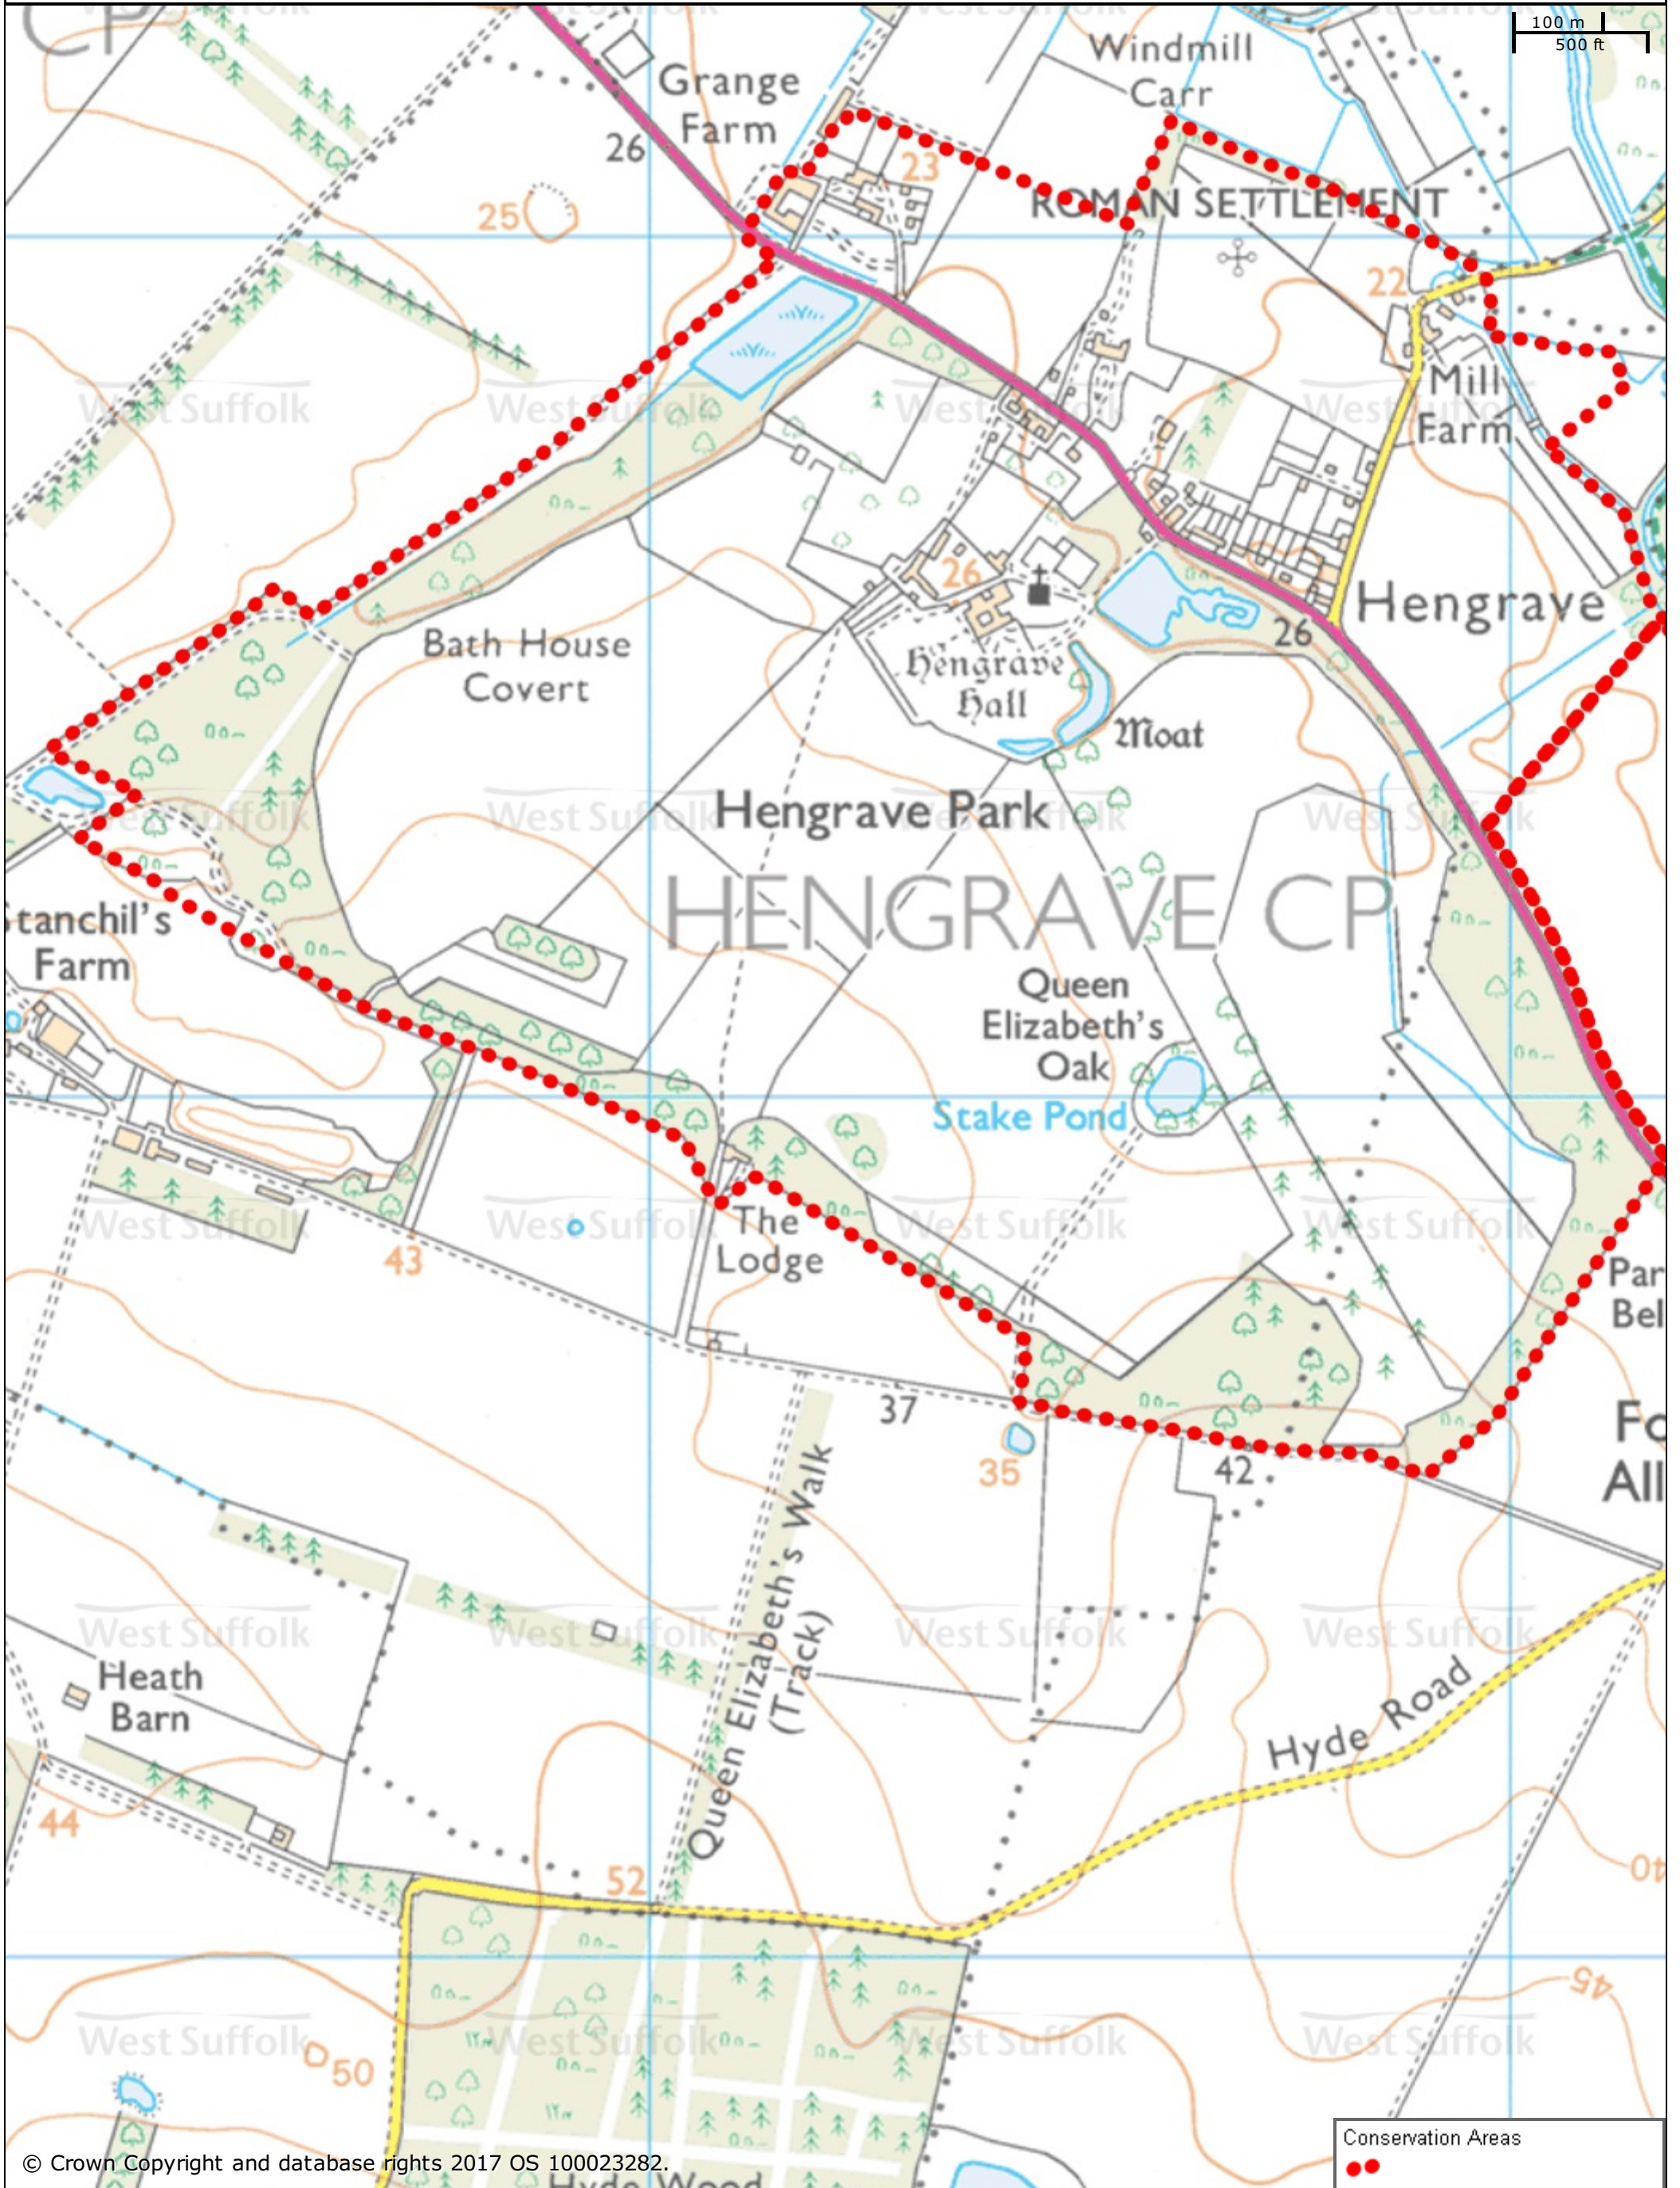

Hengrave Conservation Area

© Crown Copyright and database rights 2017 OS 100023282.

St Edmundsbury BC
Western Way
Bury St Edmunds
IP33 3YU
01284 763233

Forest Heath & St Edmundsbury councils
West Suffolk
working together
www.westsuffolk.gov.uk

Forest Heath DC
College Heath Road
Mildenhall
IP28 7EY
01638 719000

Scale: 1:7000

© Crown Copyright and database rights 2017
OS 100023282/100019675.