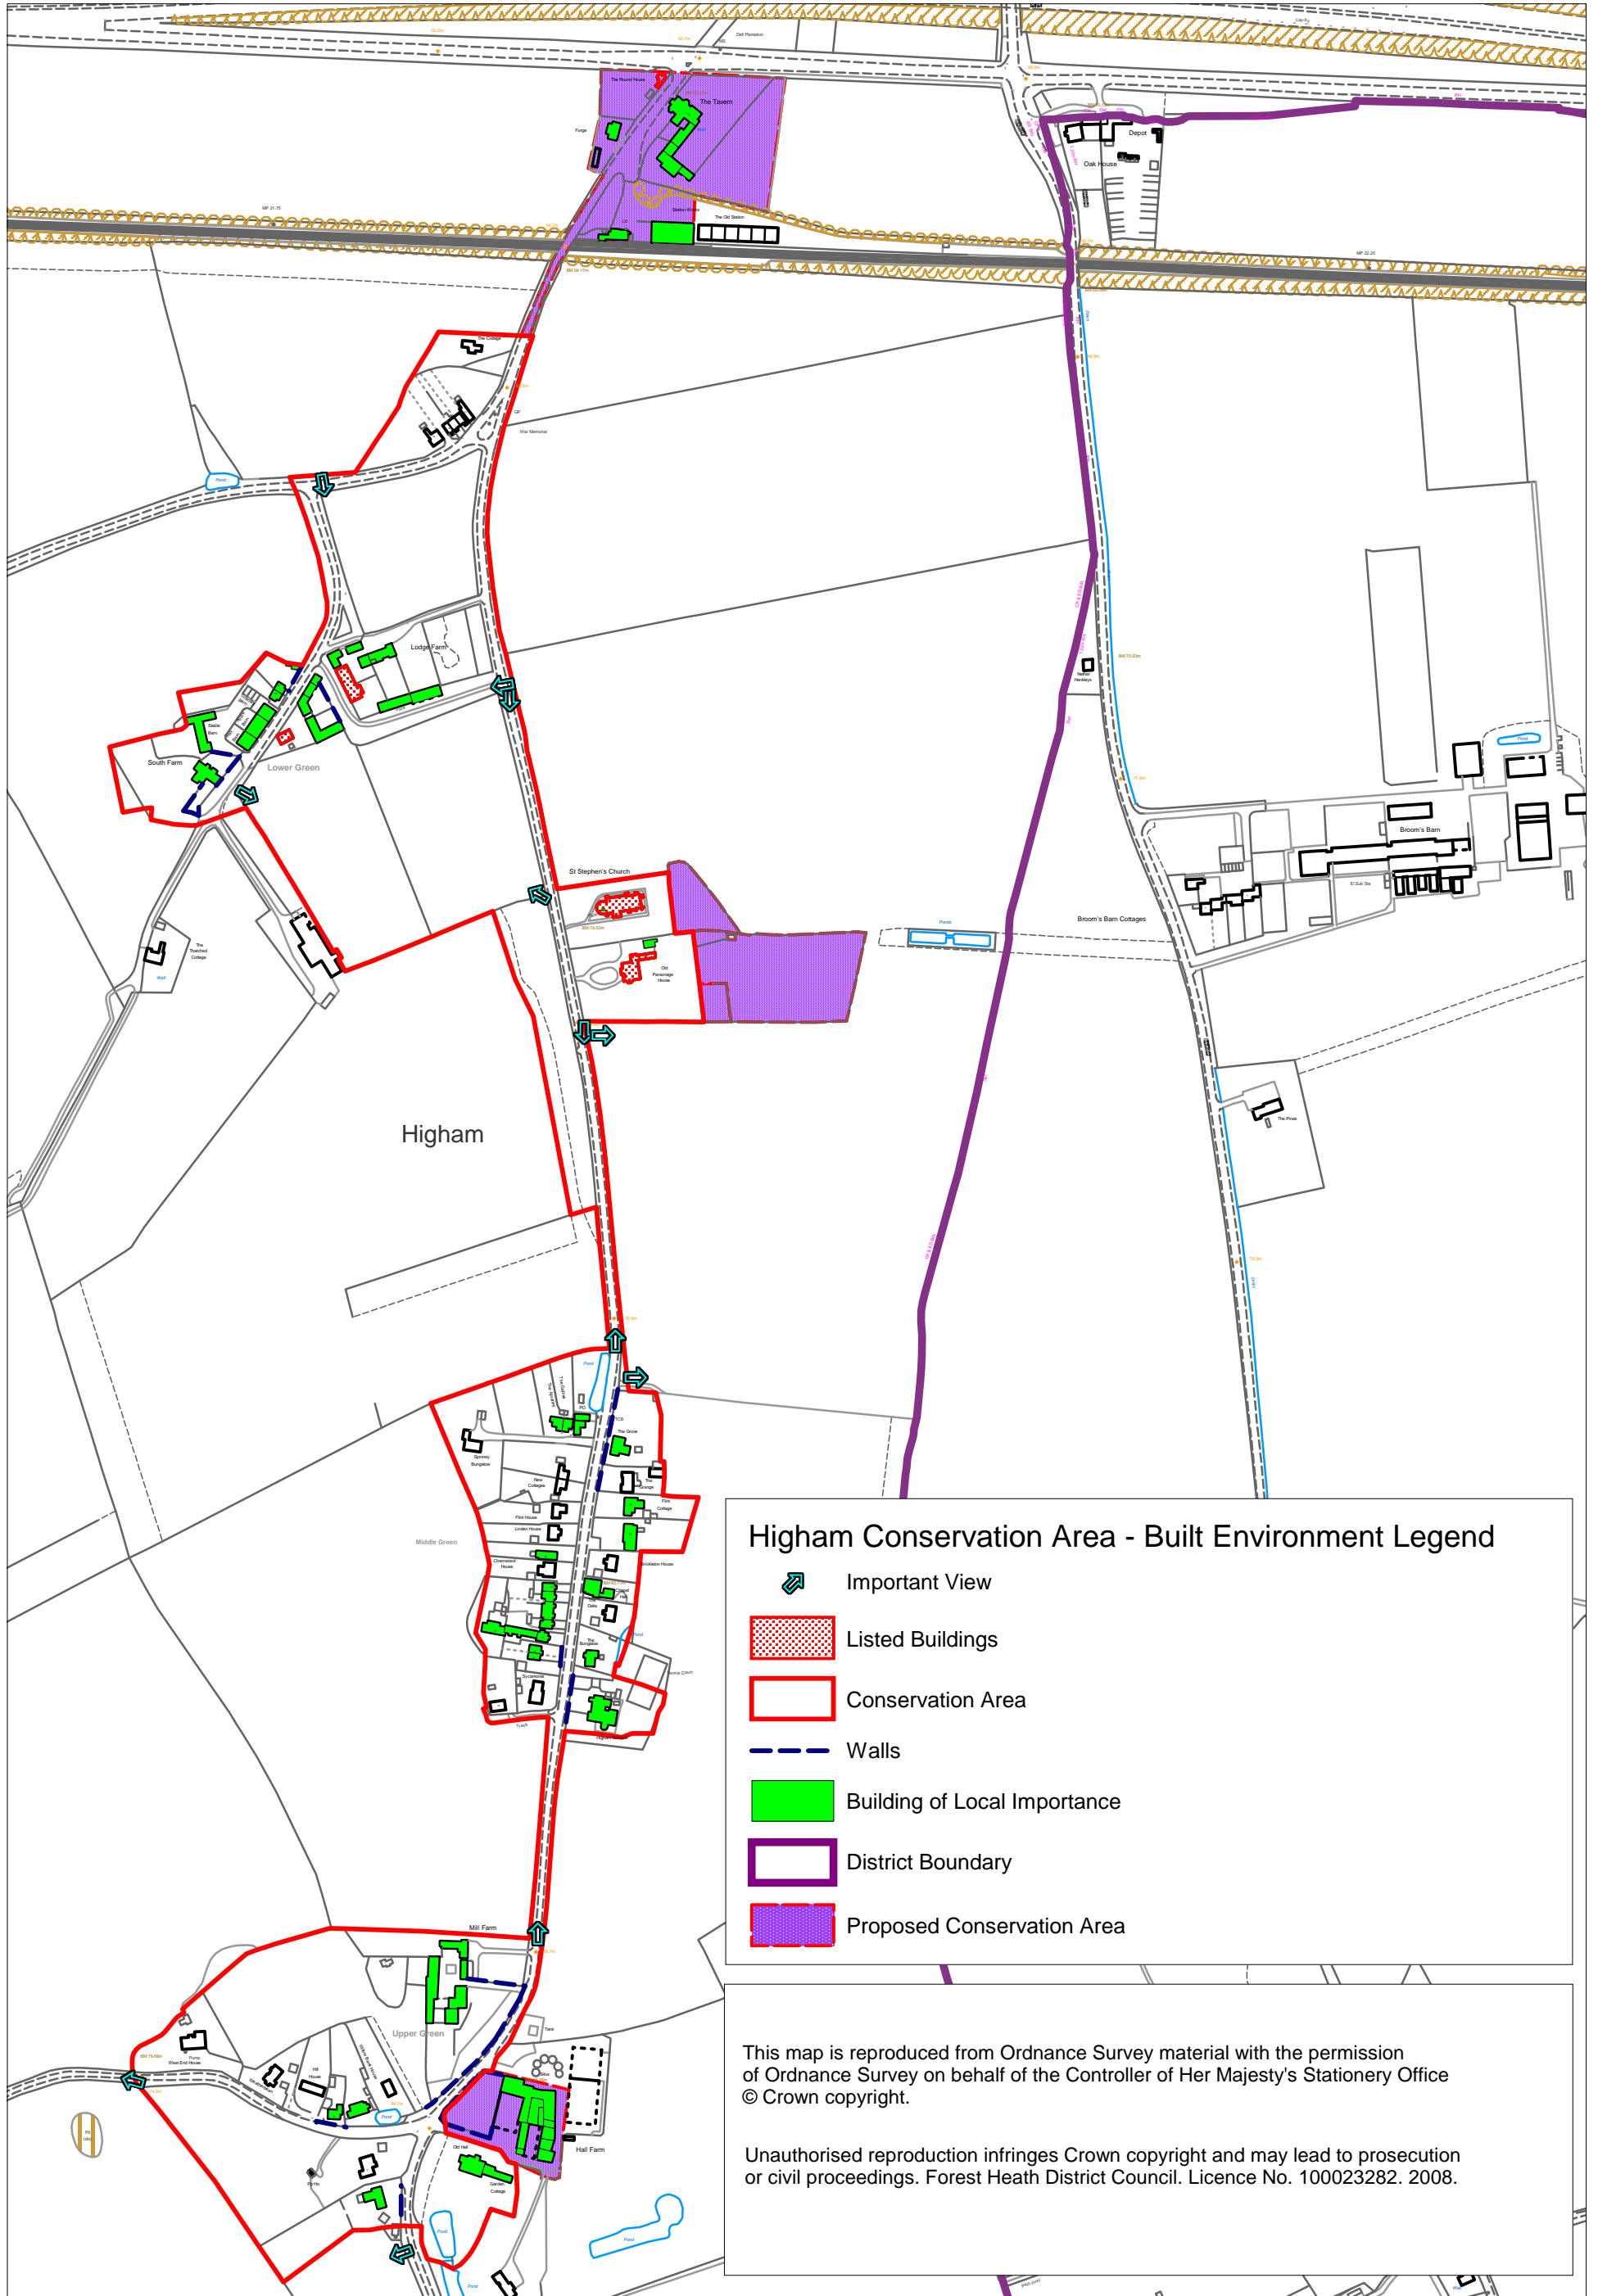

HIGHAM CONSERVATION AREA BUILT ENVIRONMENT

Higham Conservation Area - Built Environment Legend

-  Important View
-  Listed Buildings
-  Conservation Area
-  Walls
-  Building of Local Importance
-  District Boundary
-  Proposed Conservation Area

This map is reproduced from Ordnance Survey material with the permission of Ordnance Survey on behalf of the Controller of Her Majesty's Stationery Office © Crown copyright.

Unauthorised reproduction infringes Crown copyright and may lead to prosecution or civil proceedings. Forest Heath District Council. Licence No. 100023282. 2008.