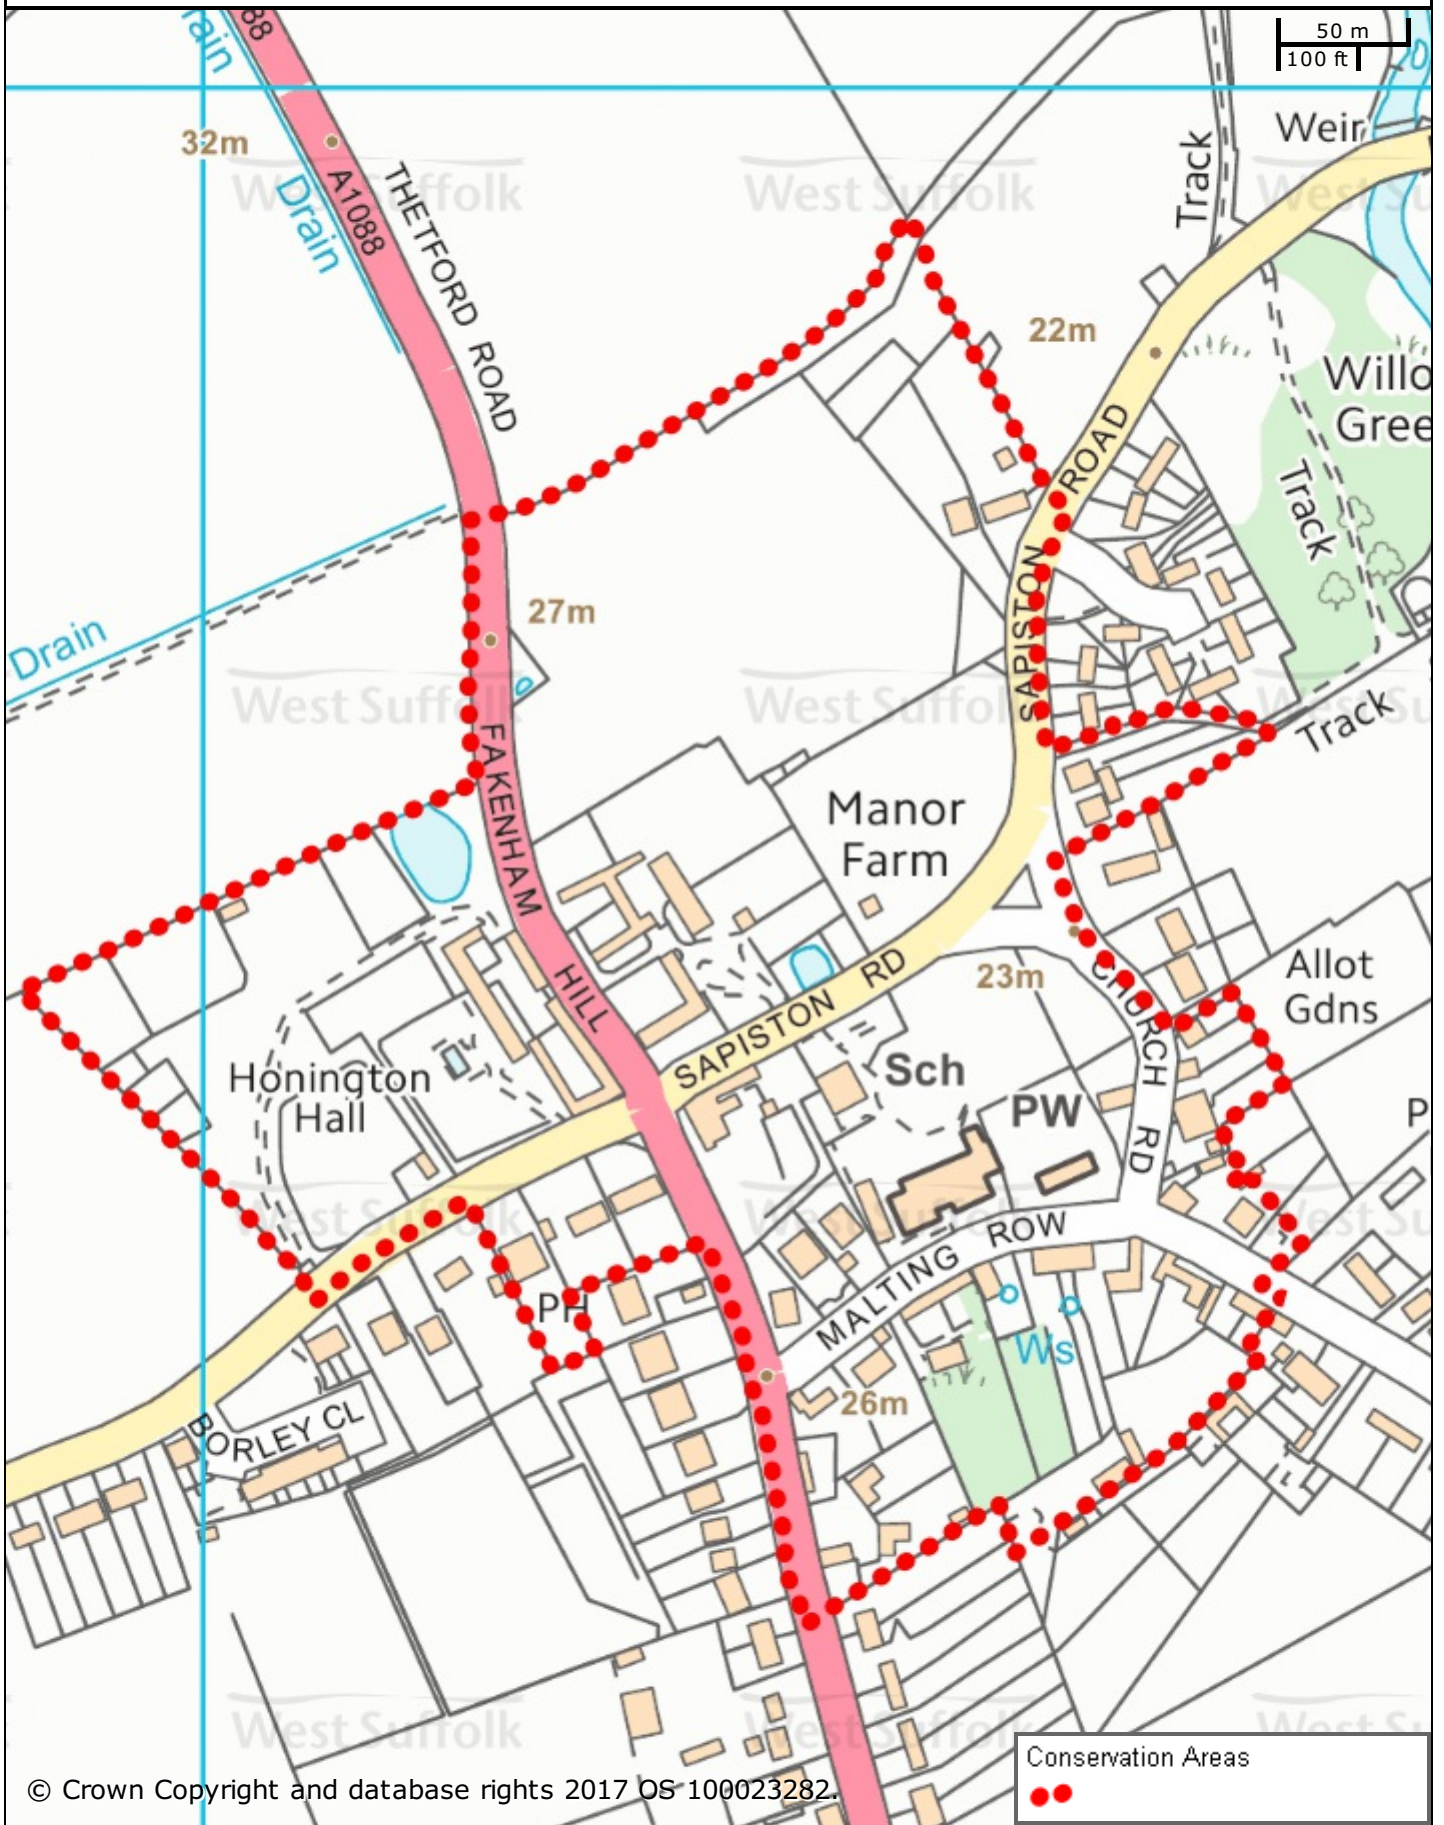

# Honington Conservation Area

© Crown Copyright and database rights 2017 OS 100023282.

St Edmundsbury BC  
Western Way  
Bury St Edmunds  
IP33 3YU  
01284 763233

Forest Heath & St Edmundsbury councils  
**West Suffolk**  
working together  
www.westsuffolk.gov.uk

Forest Heath DC  
College Heath Road  
Mildenhall  
IP28 7EY  
01638 719000

Scale: 1:3000

© Crown Copyright and database rights 2017  
OS 100023282/100019675.