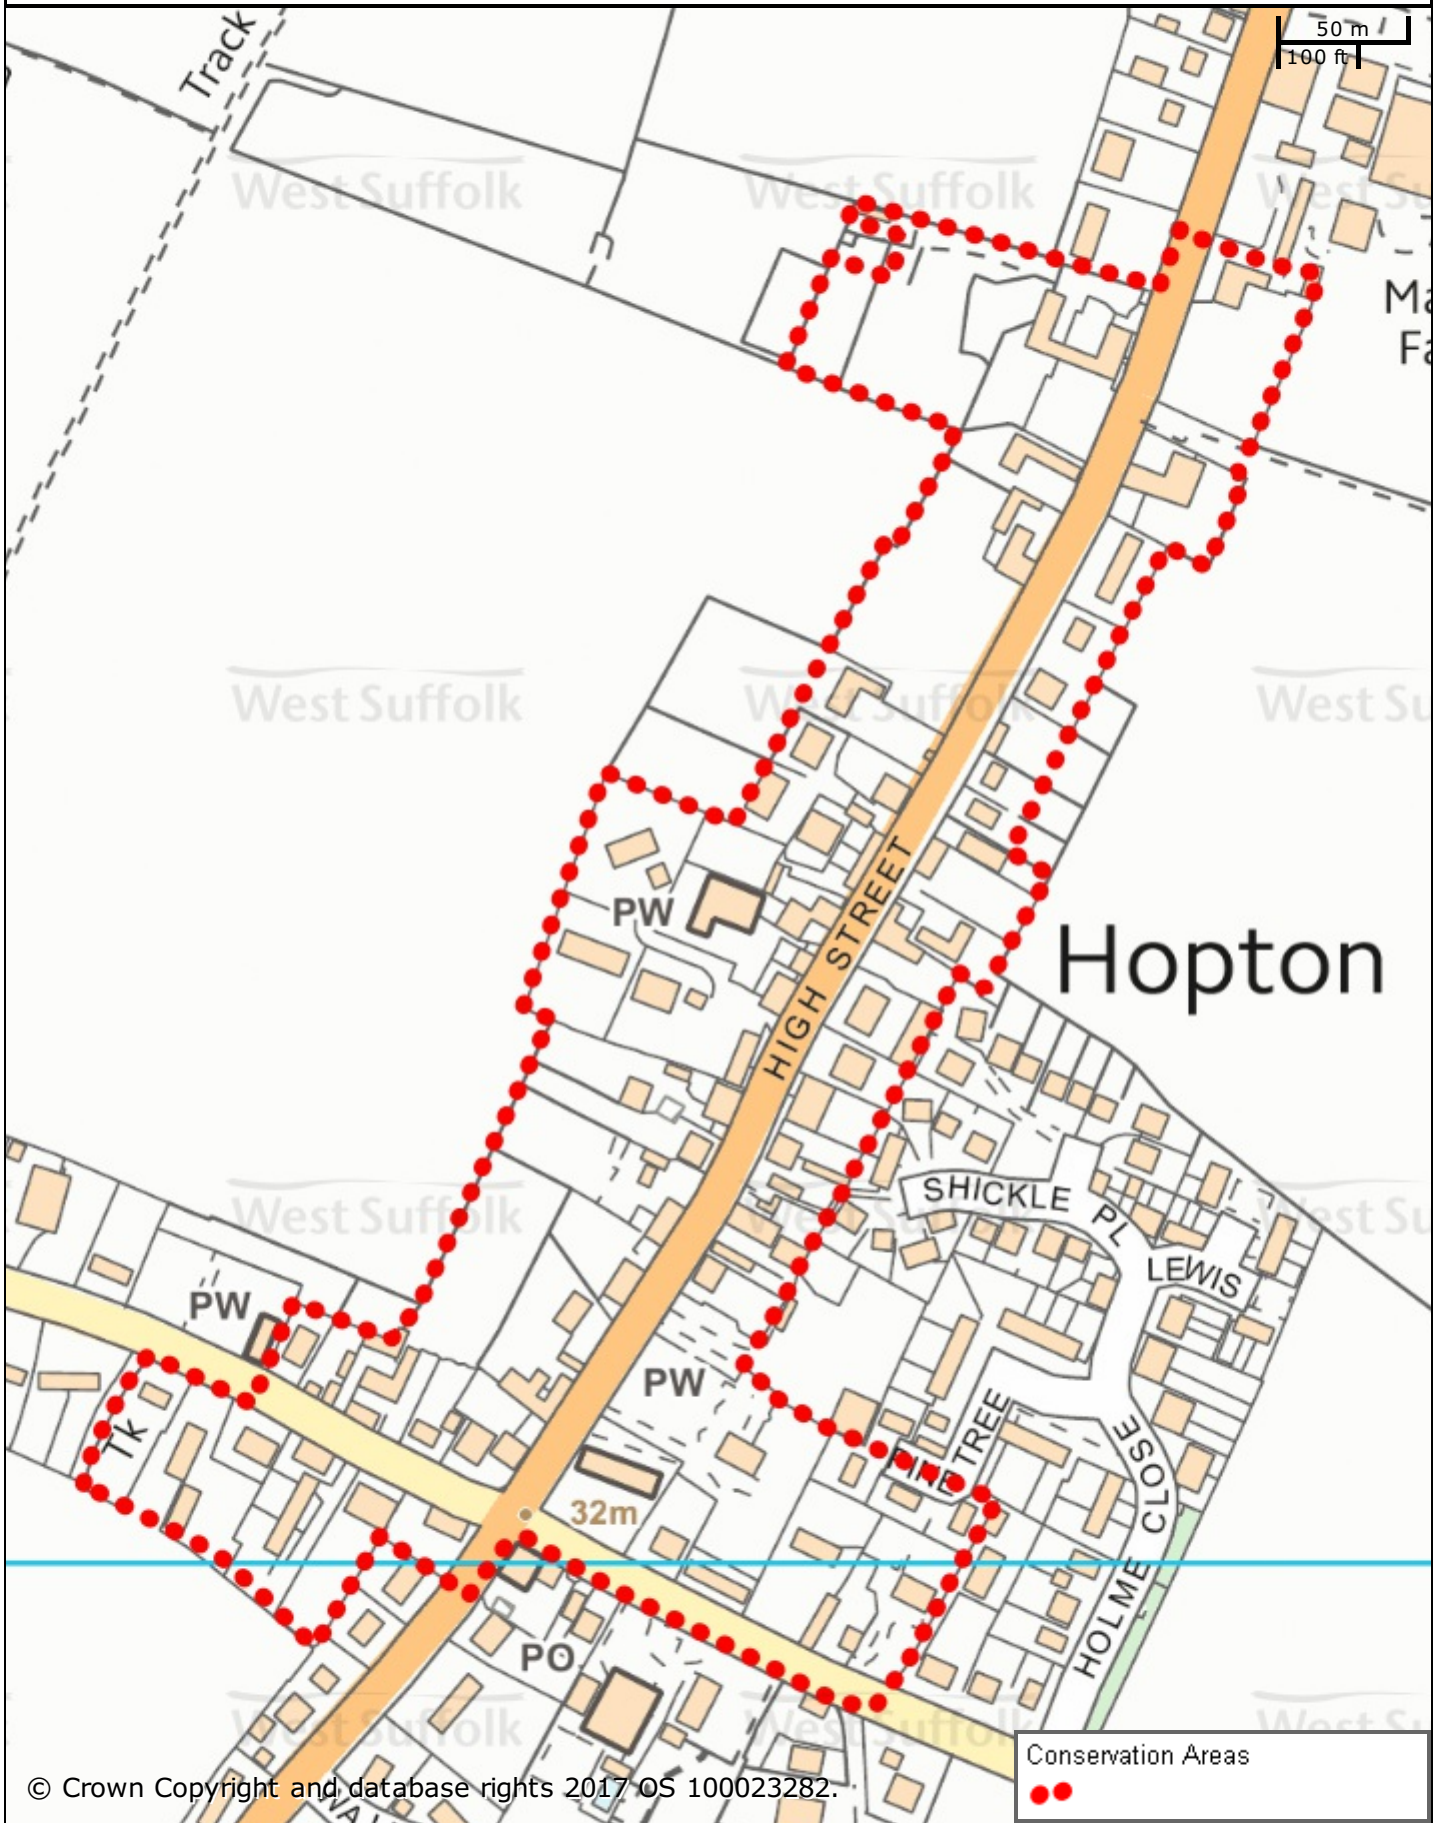

# Hopton Conservation Area

© Crown Copyright and database rights 2017 OS 100023282.

St Edmundsbury BC  
Western Way  
Bury St Edmunds  
IP33 3YU  
01284 763233

Forest Heath & St Edmundsbury councils  
**West Suffolk**  
working together  
[www.westsuffolk.gov.uk](http://www.westsuffolk.gov.uk)

Forest Heath DC  
College Heath Road  
Mildenhall  
IP28 7EY  
01638 719000

Scale: 1:3000

© Crown Copyright and database rights 2017  
OS 100023282/100019675.