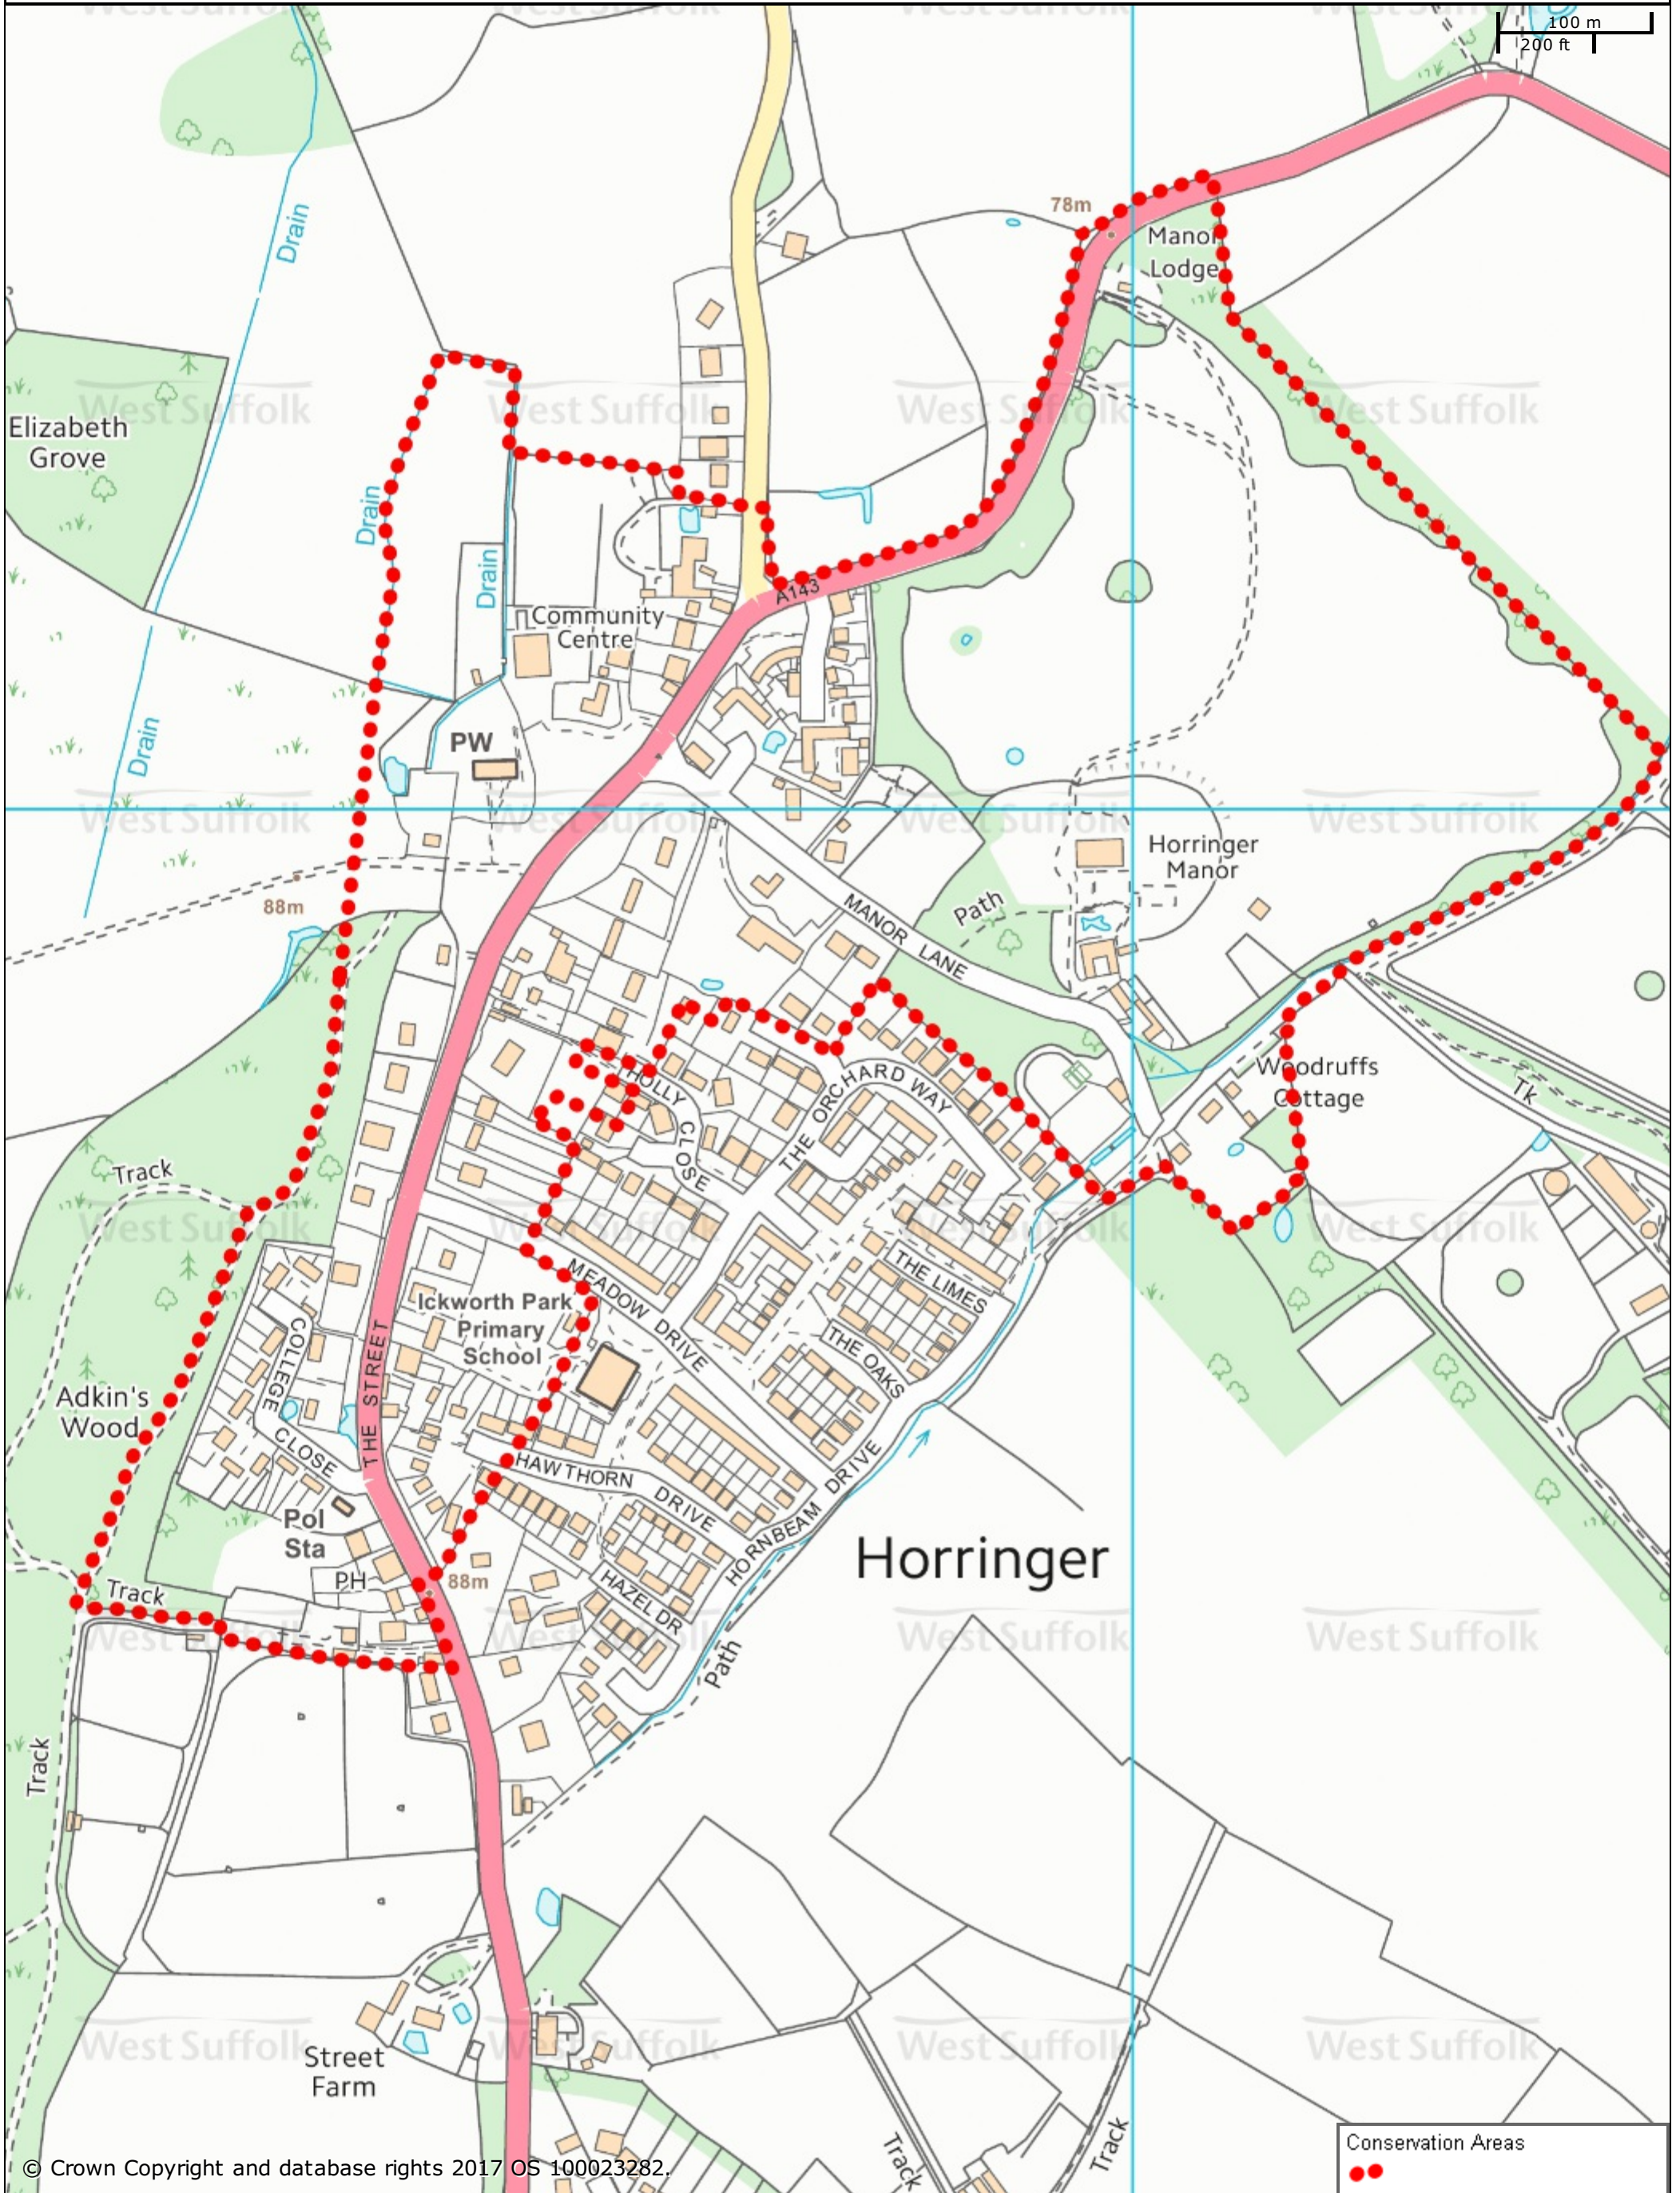

Horringer Conservation Area

© Crown Copyright and database rights 2017 OS 100023282.

Conservation Areas
●●

St Edmundsbury BC
Western Way
Bury St Edmunds
IP33 3YU
01284 763233

Forest Heath & St Edmundsbury councils
West Suffolk
working together
www.westsuffolk.gov.uk

Forest Heath DC
College Heath Road
Mildenhall
IP28 7EY
01638 719000

Scale: 1:4000

© Crown Copyright and database rights 2017
OS 100023282/100019675.