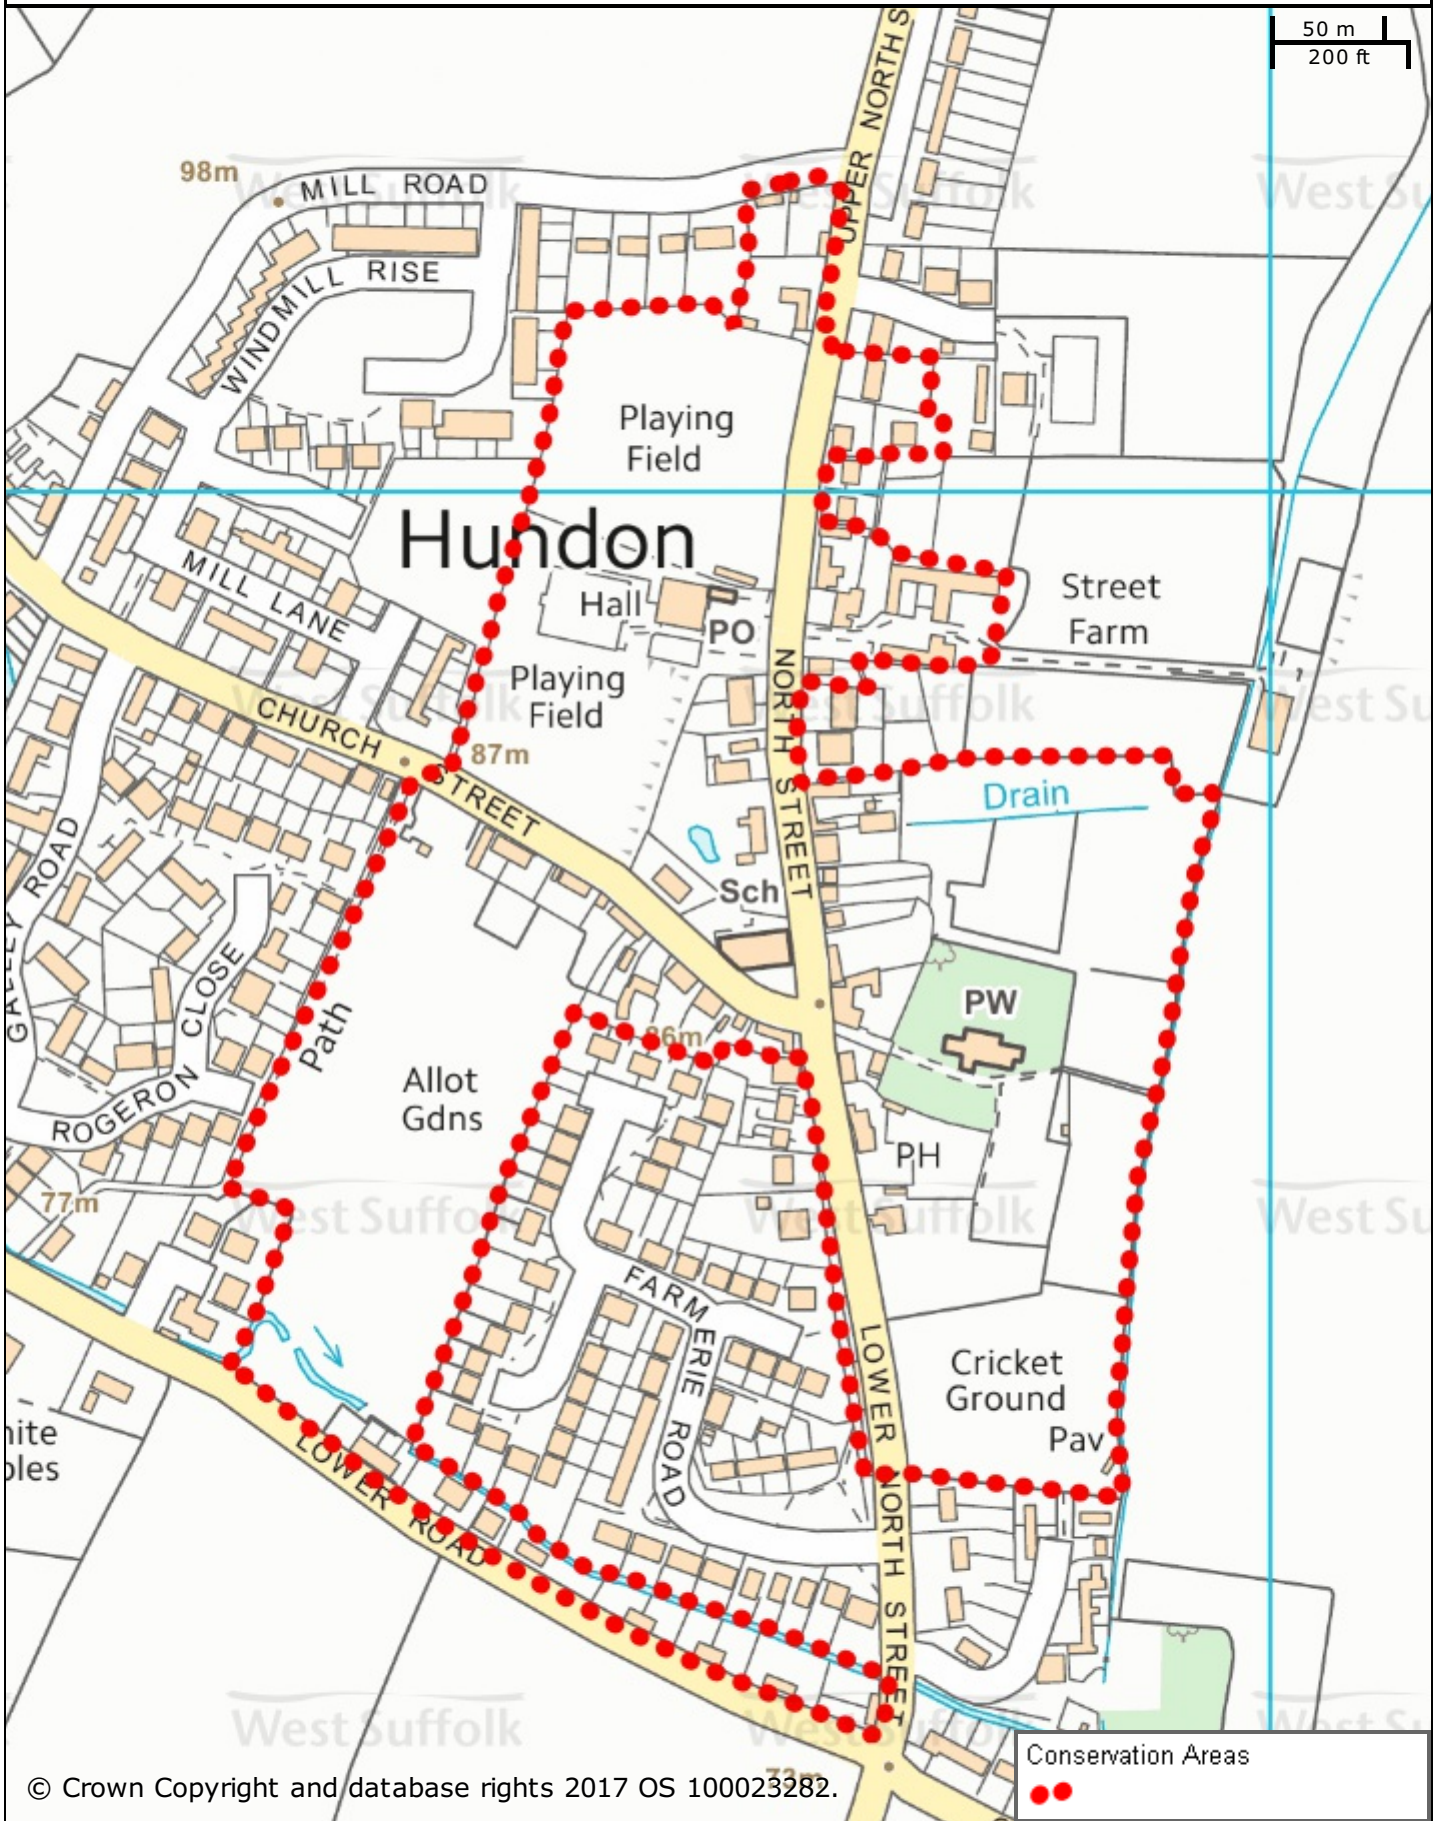

Hundon Conservation Area

© Crown Copyright and database rights 2017 OS 100023282.

Conservation Areas

St Edmundsbury BC
Western Way
Bury St Edmunds
IP33 3YU
01284 763233

Forest Heath & St Edmundsbury councils
West Suffolk
working together
www.westsuffolk.gov.uk

Forest Heath DC
College Heath Road
Mildenhall
IP28 7EY
01638 719000

Scale: 1:3500

© Crown Copyright and database rights 2017
OS 100023282/100019675.