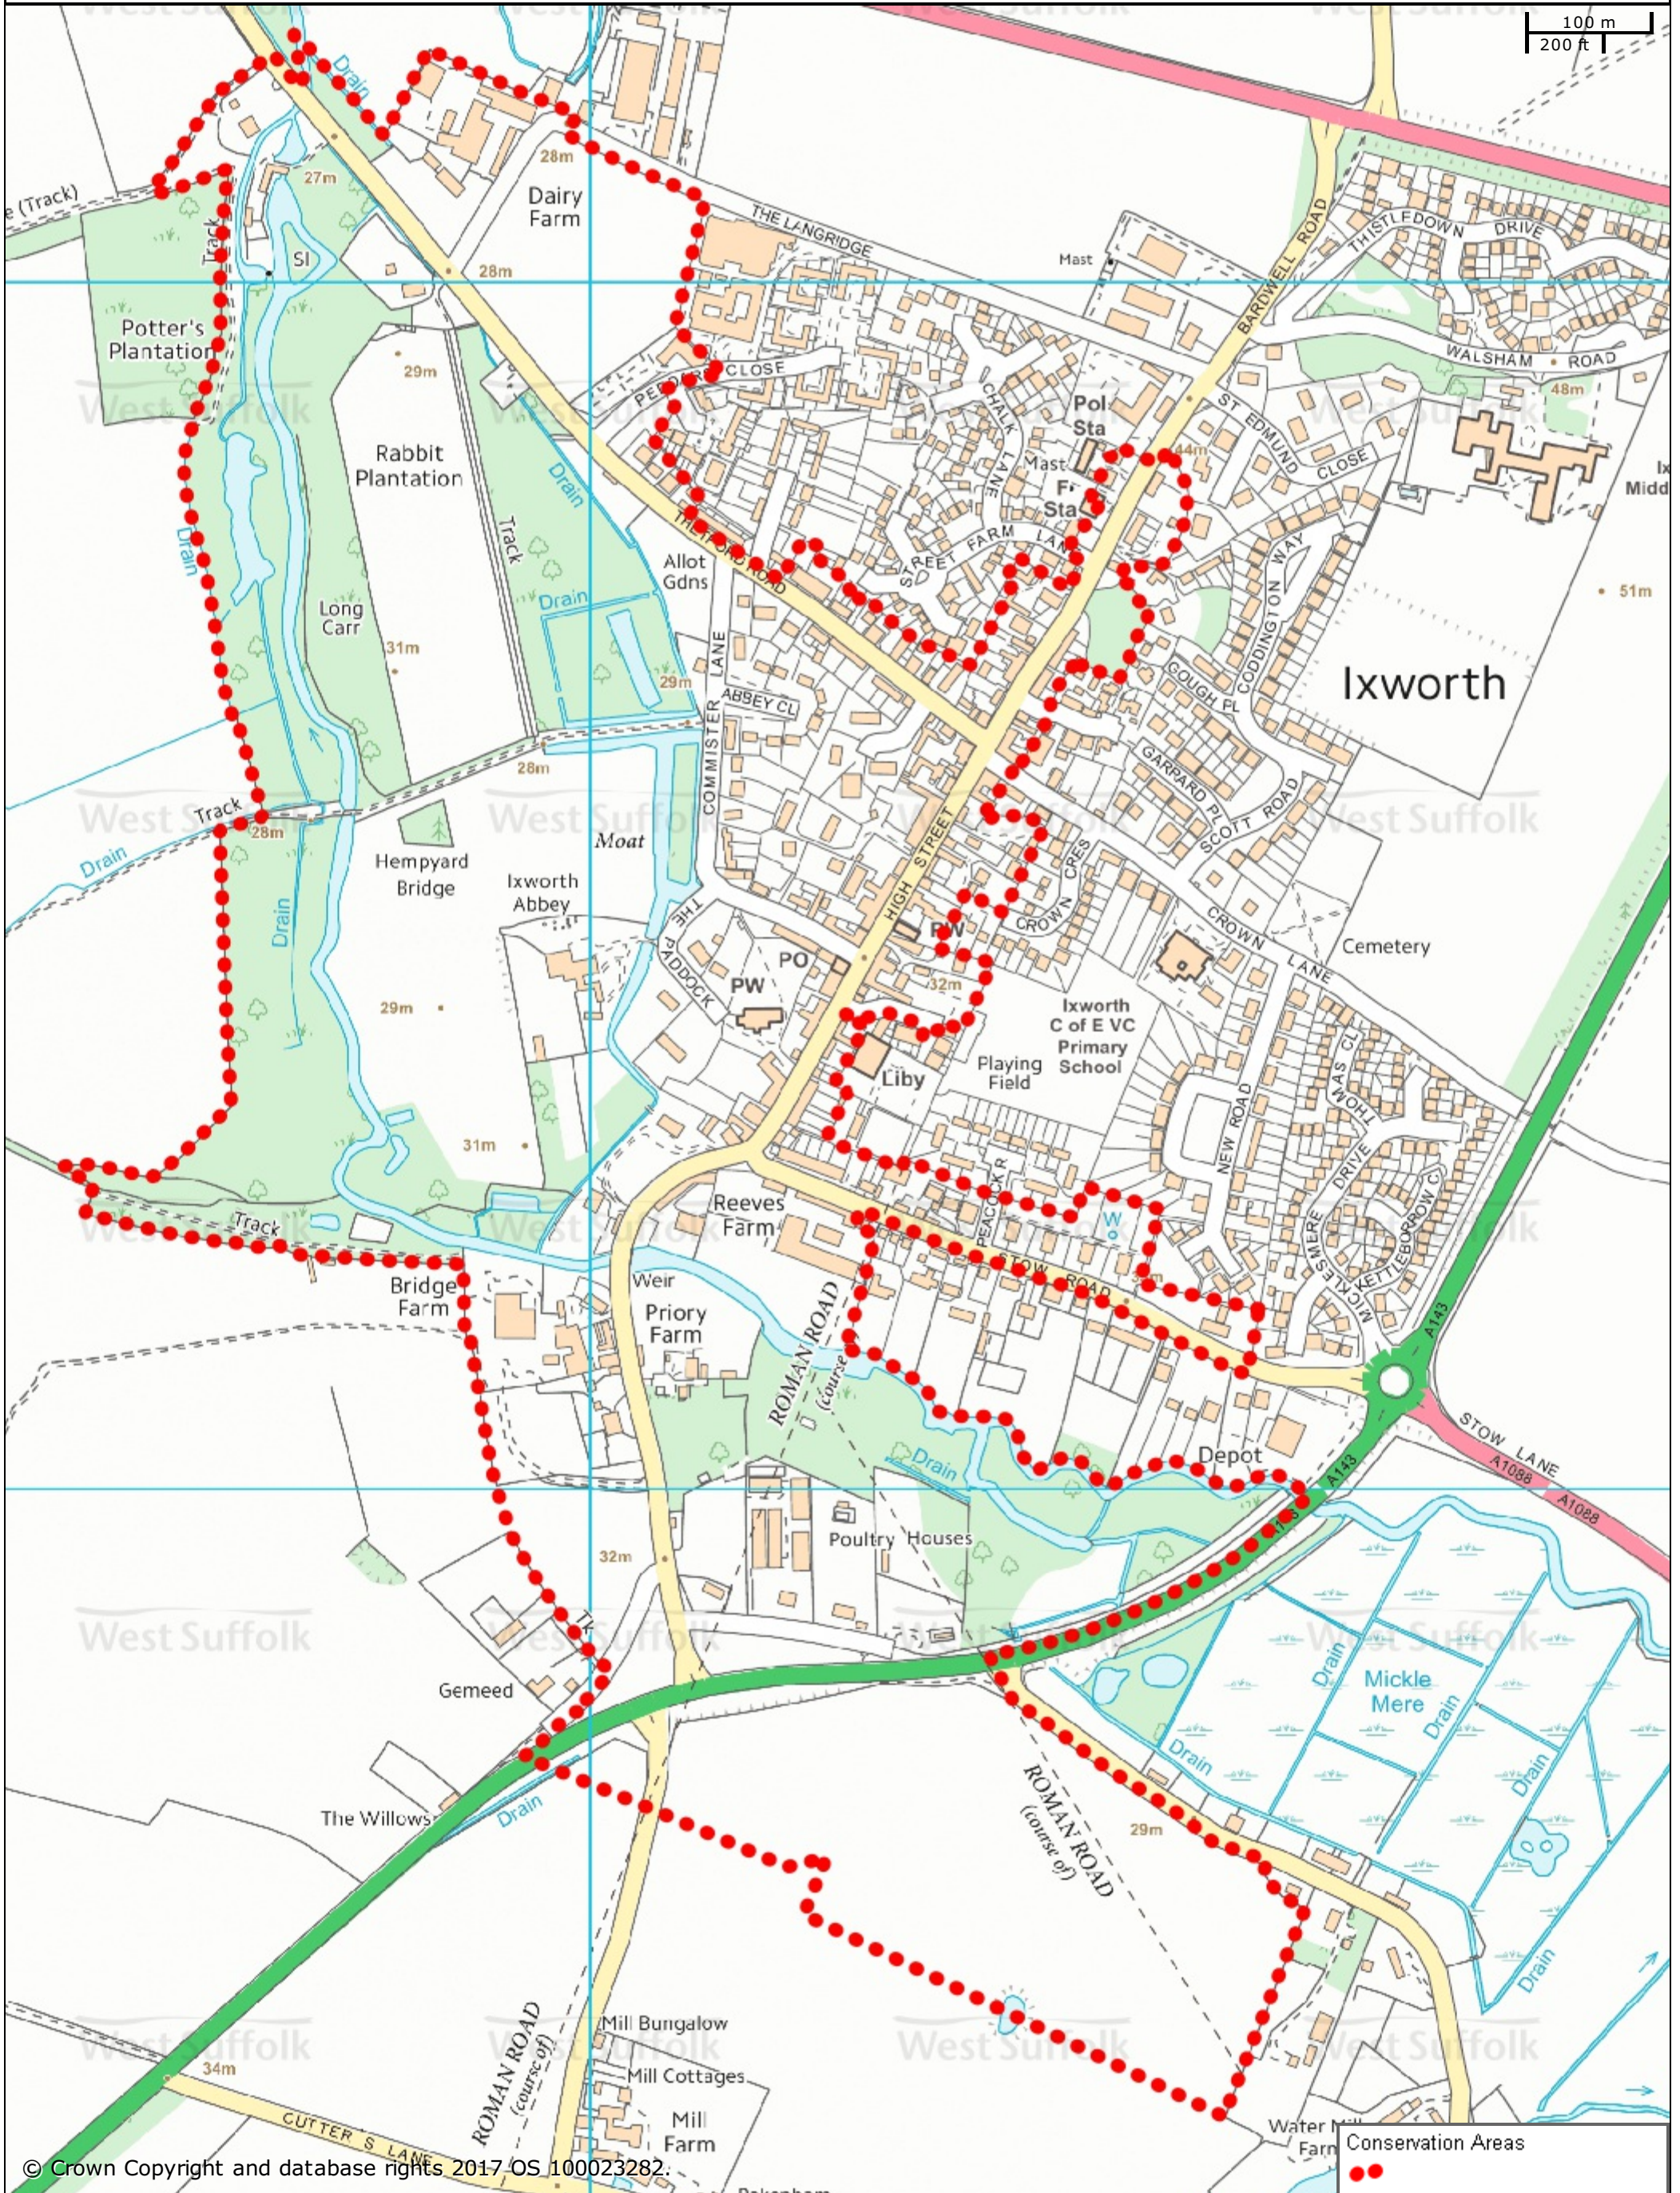

# Ixworth Conservation Area (amended 28/09/2010)

© Crown Copyright and database rights 2017 OS 100023282

St Edmundsbury BC  
Western Way  
Bury St Edmunds  
IP33 3YU  
01284 763233

Forest Heath & St Edmundsbury councils  
**West Suffolk**  
working together  
www.westsuffolk.gov.uk

Forest Heath DC  
College Heath Road  
Mildenhall  
IP28 7EY  
01638 719000

Scale: 1:5000

© Crown Copyright and database rights 2017  
OS 100023282/100019675.