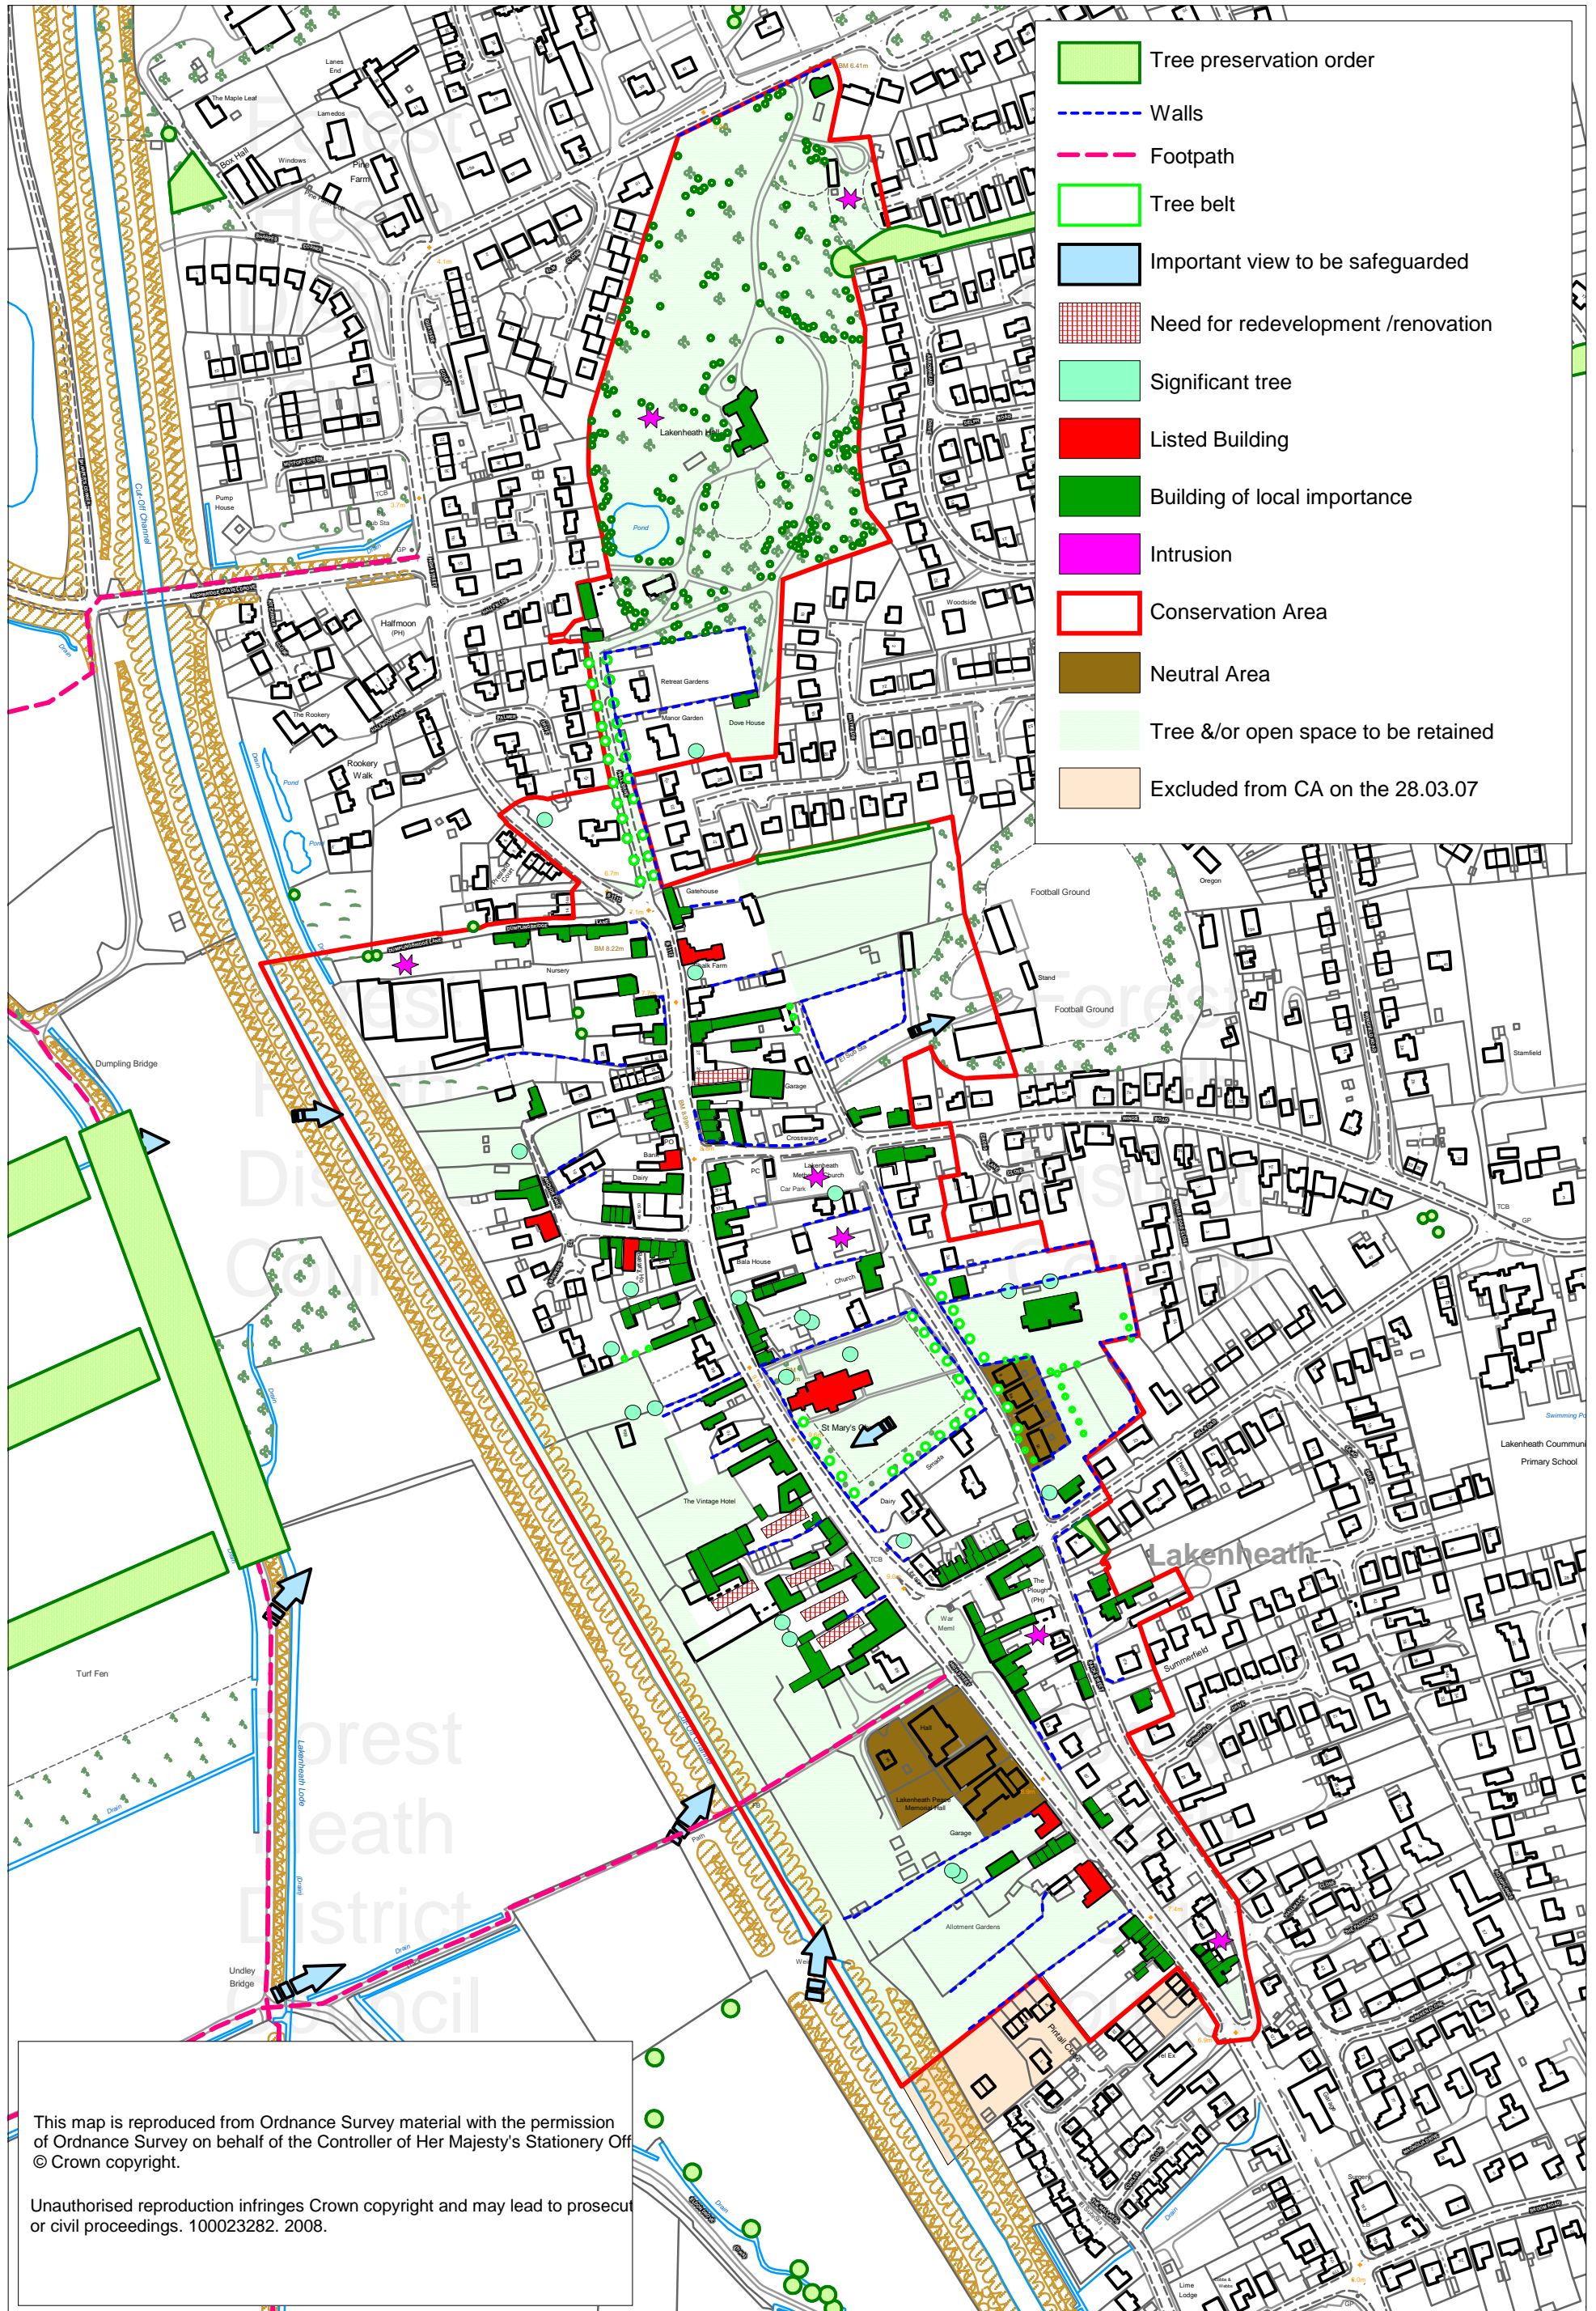

Lakenheath Appraisal Plan

This map is reproduced from Ordnance Survey material with the permission of Ordnance Survey on behalf of the Controller of Her Majesty's Stationery Office © Crown copyright.

Unauthorised reproduction infringes Crown copyright and may lead to prosecution or civil proceedings. 100023282. 2008.