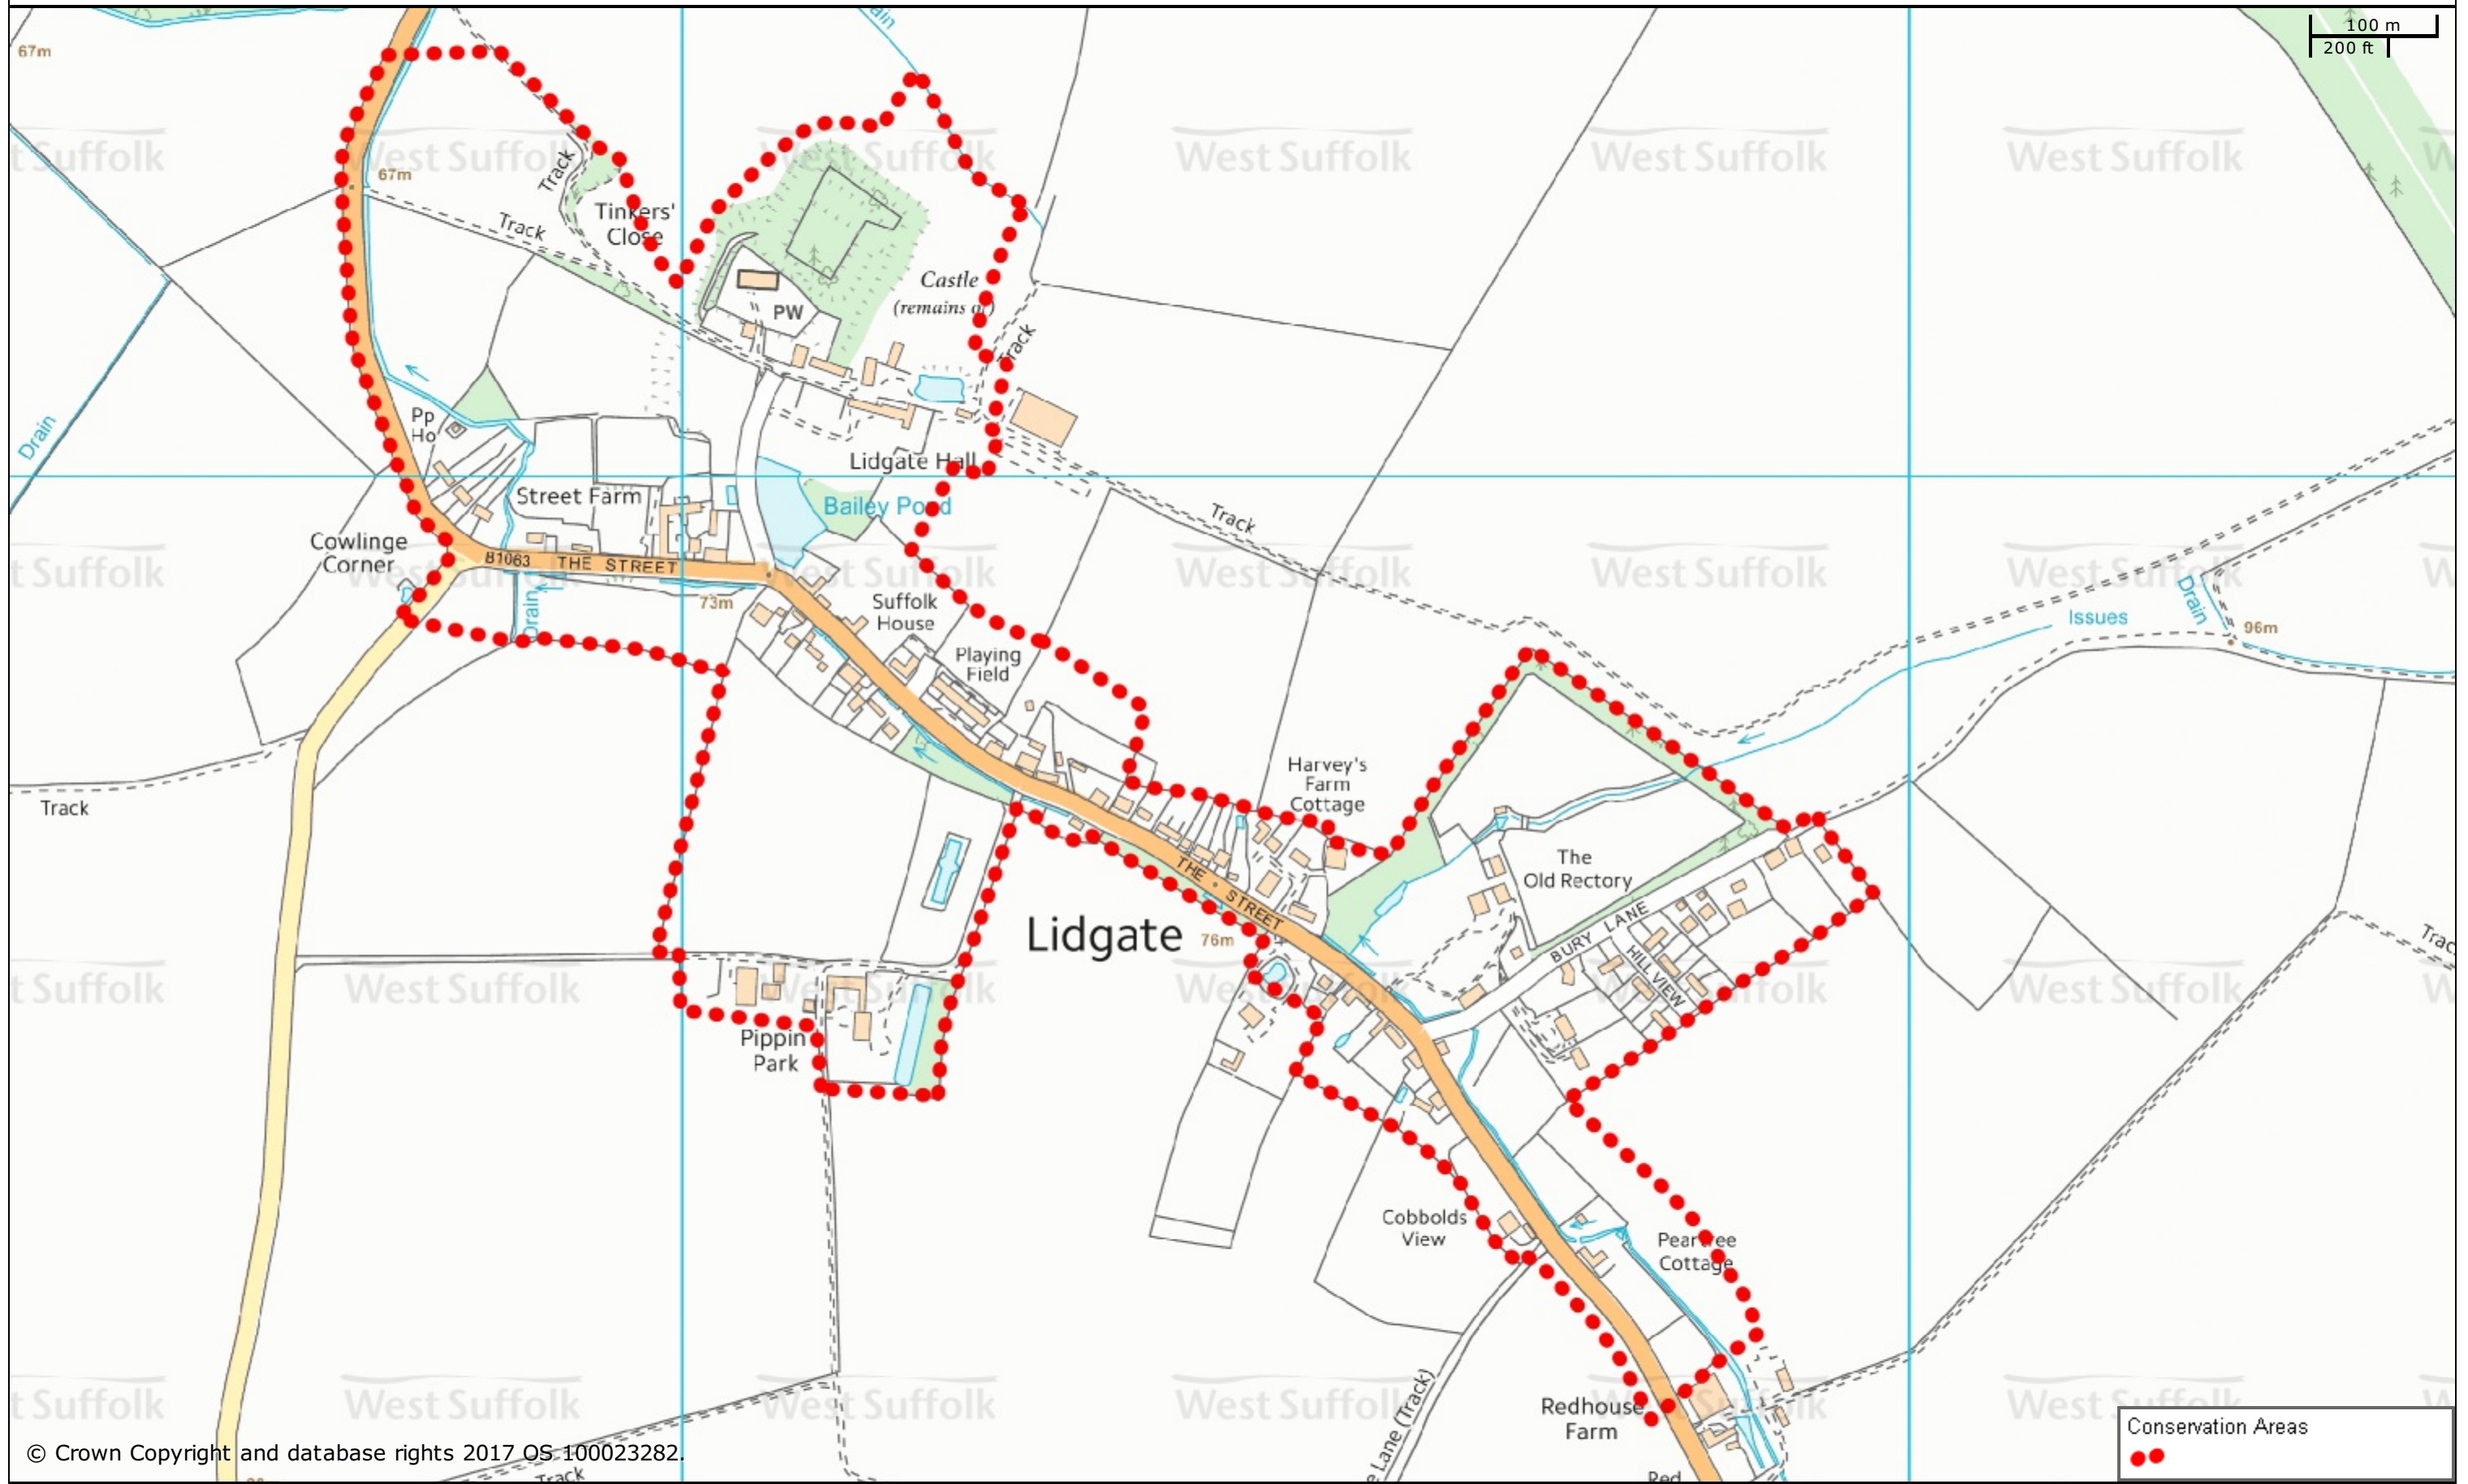

Lidgate Conservation Area

© Crown Copyright and database rights 2017 OS 100023282.

Conservation Areas
●●

St Edmundsbury BC
Western Way
Bury St Edmunds
IP33 3YU
01284 763233

Forest Heath & St Edmundsbury councils
West Suffolk
working together
www.westsuffolk.gov.uk

Forest Heath DC
College Heath Road
Mildenhall
IP28 7EY
01638 719000

Scale: 1:5000

© Crown Copyright and database rights 2017
OS 100023282/100019675.