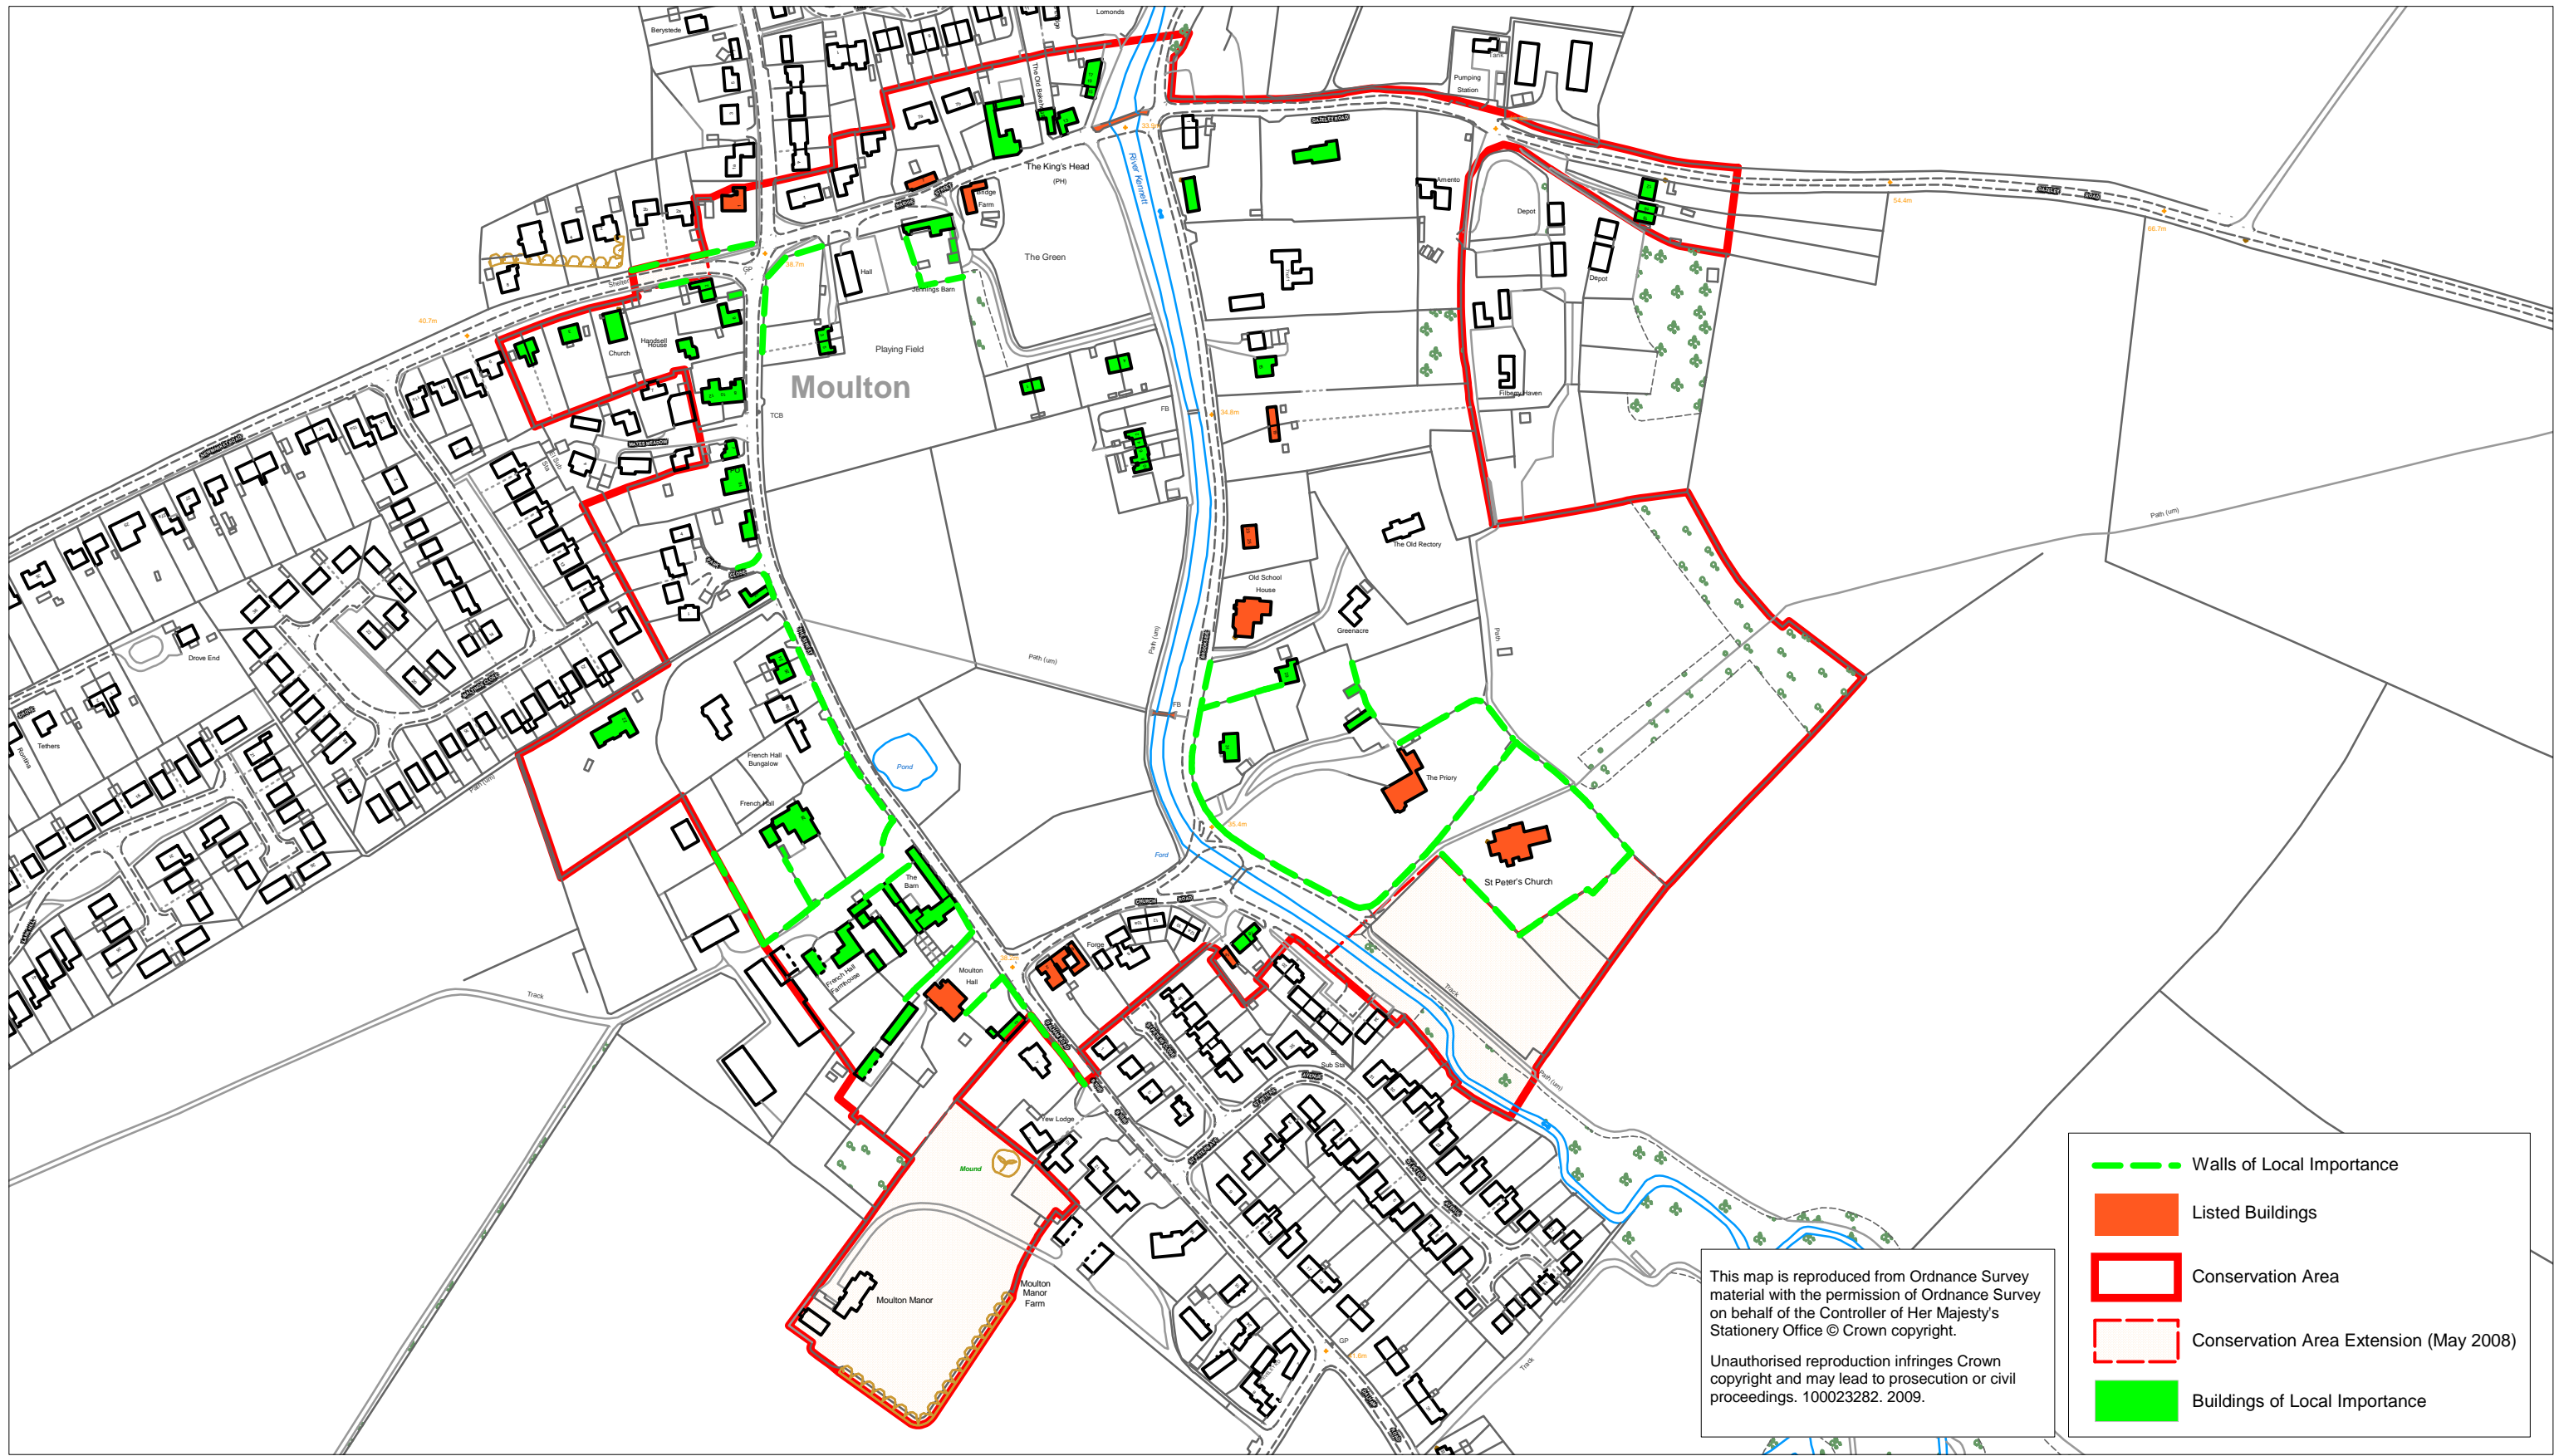

# Moulton Conservation Area Built Environment

This map is reproduced from Ordnance Survey material with the permission of Ordnance Survey on behalf of the Controller of Her Majesty's Stationery Office © Crown copyright.  
 Unauthorised reproduction infringes Crown copyright and may lead to prosecution or civil proceedings. 100023282. 2009.

-  Walls of Local Importance
-  Listed Buildings
-  Conservation Area
-  Conservation Area Extension (May 2008)
-  Buildings of Local Importance