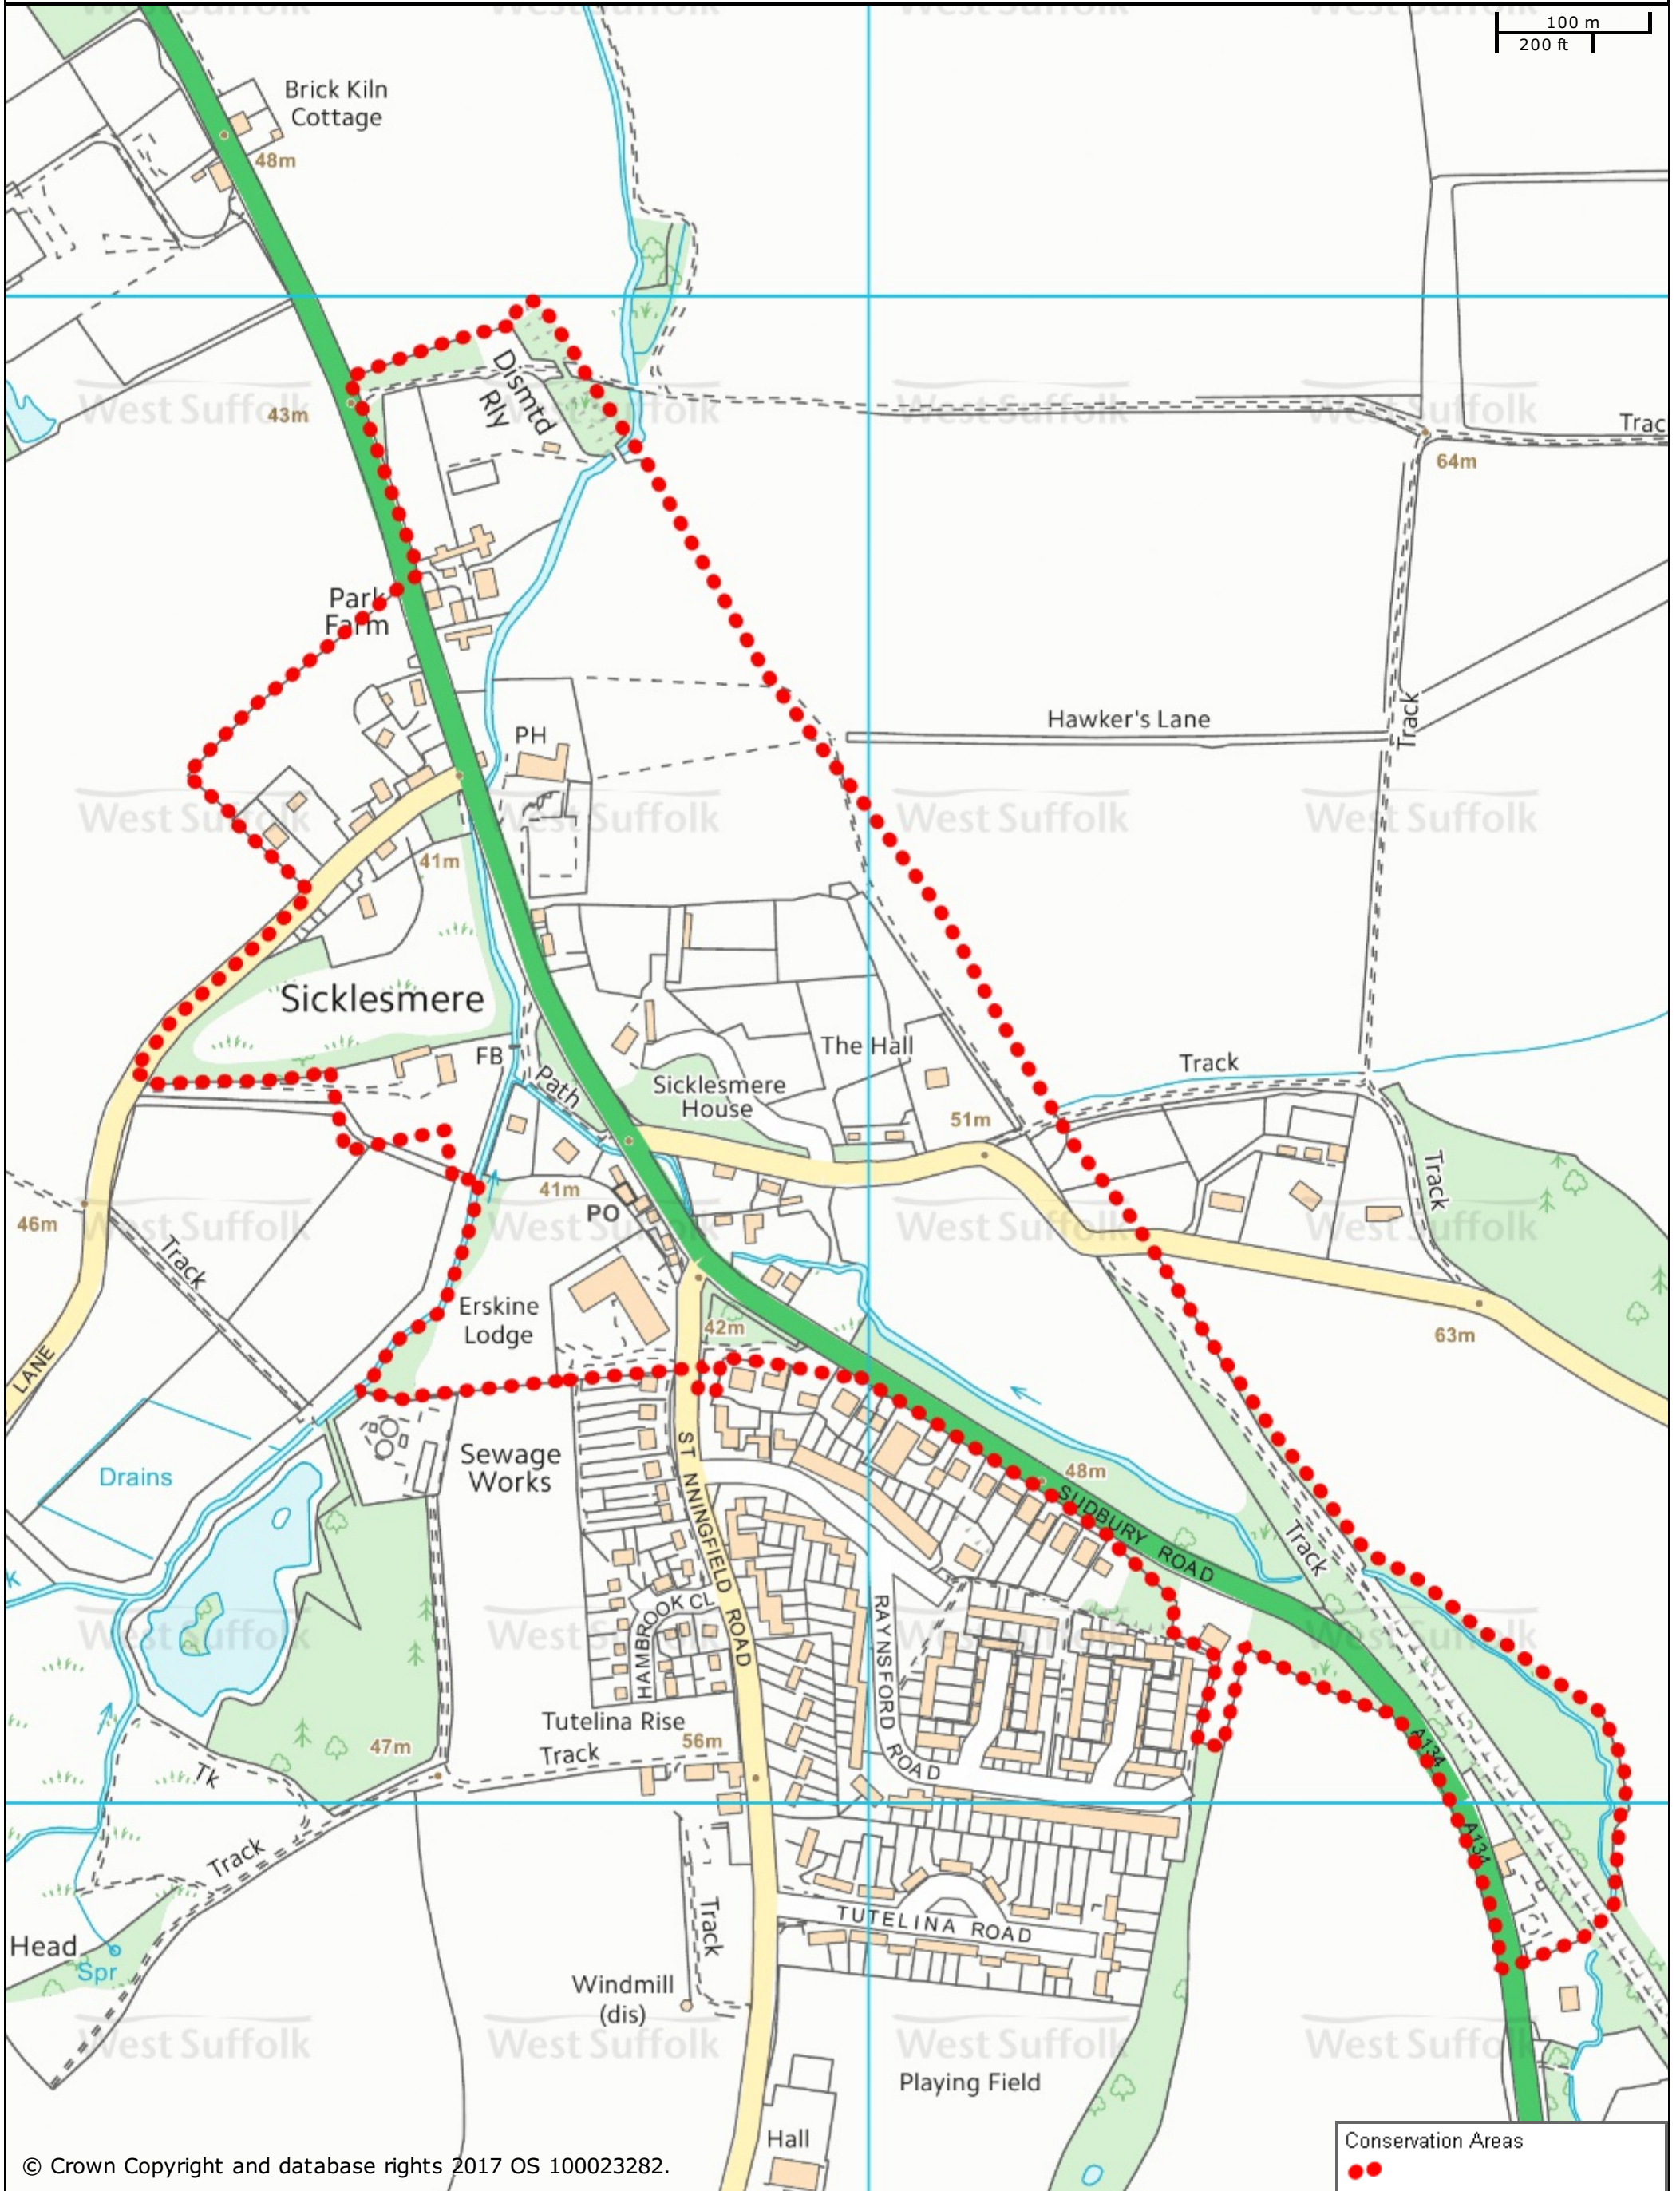

Sicklesmere Conservation Area

© Crown Copyright and database rights 2017 OS 100023282.

St Edmundsbury BC
Western Way
Bury St Edmunds
IP33 3YU
01284 763233

Forest Heath & St Edmundsbury councils
West Suffolk
working together
www.westsuffolk.gov.uk

Forest Heath DC
College Heath Road
Mildenhall
IP28 7EY
01638 719000

Scale: 1:4000g

© Crown Copyright and database rights 2017
OS 100023282/100019675.