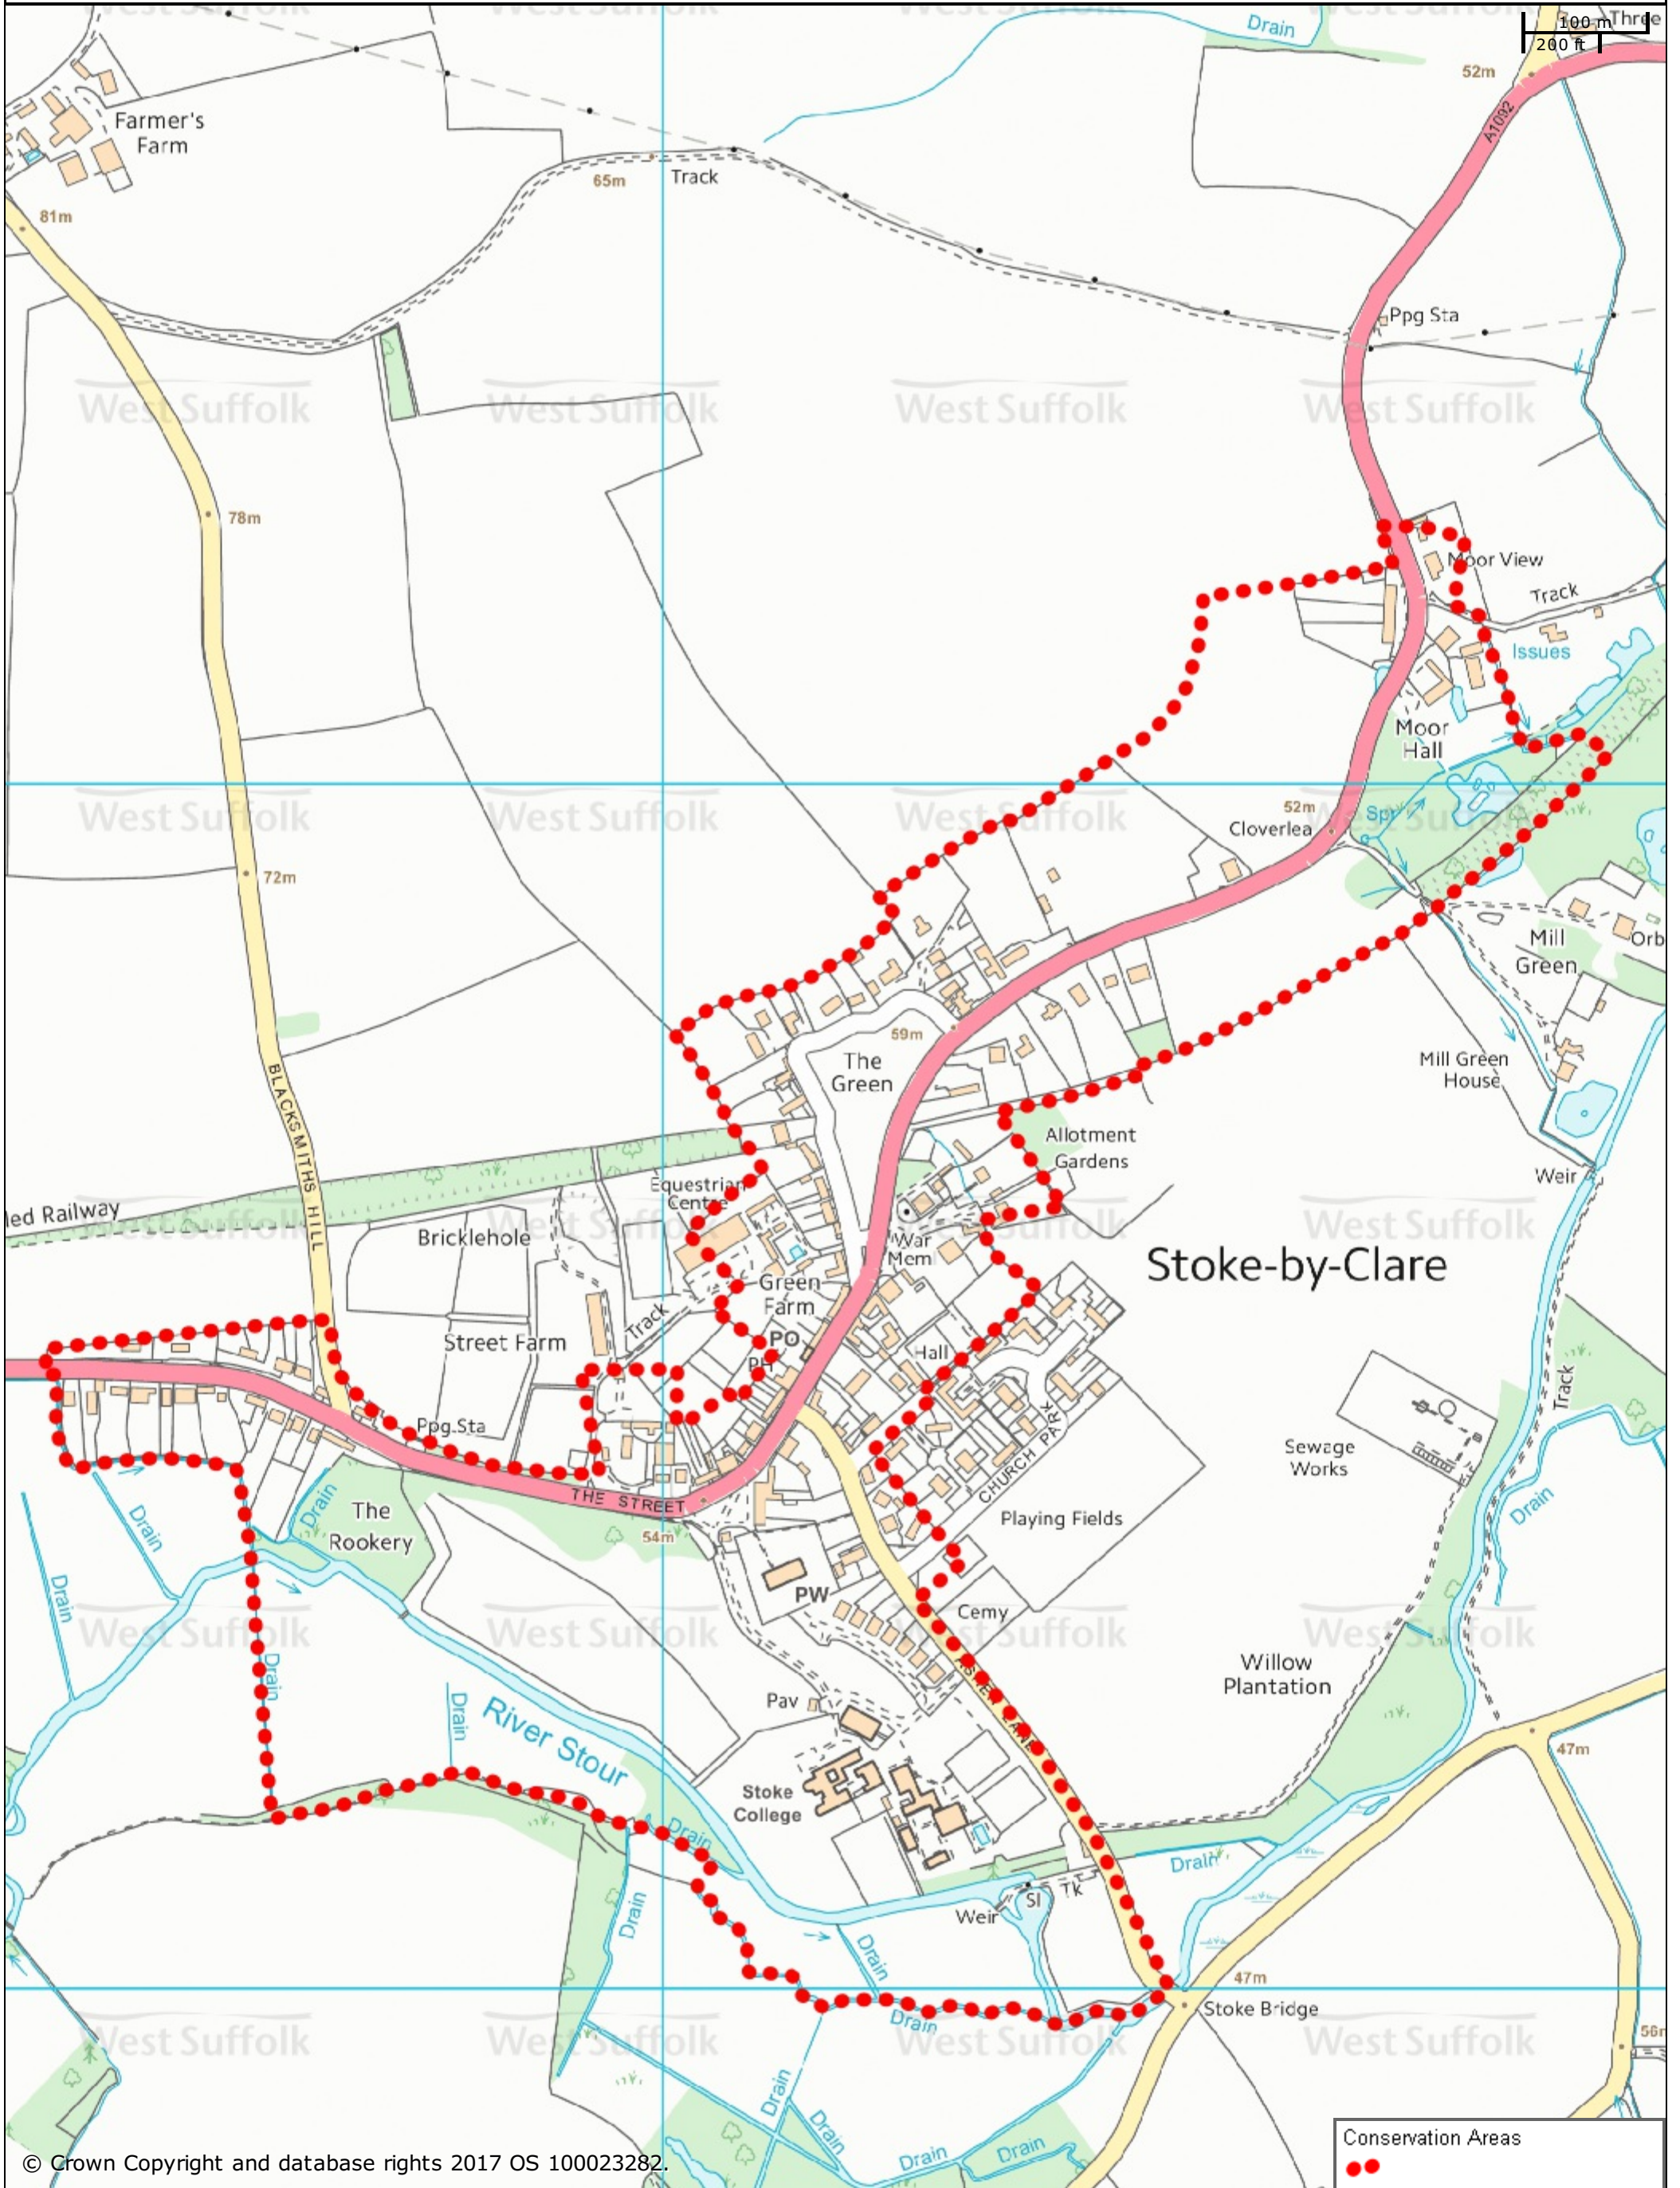

Stoke-by-Clare Conservation Area

© Crown Copyright and database rights 2017 OS 100023282.

St Edmundsbury BC
Western Way
Bury St Edmunds
IP33 3YU
01284 763233

Forest Heath & St Edmundsbury councils
West Suffolk
working together
www.westsuffolk.gov.uk

Forest Heath DC
College Heath Road
Mildenhall
IP28 7EY
01638 719000

Scale: 1:5000

© Crown Copyright and database rights 2017
OS 100023282/100019675.