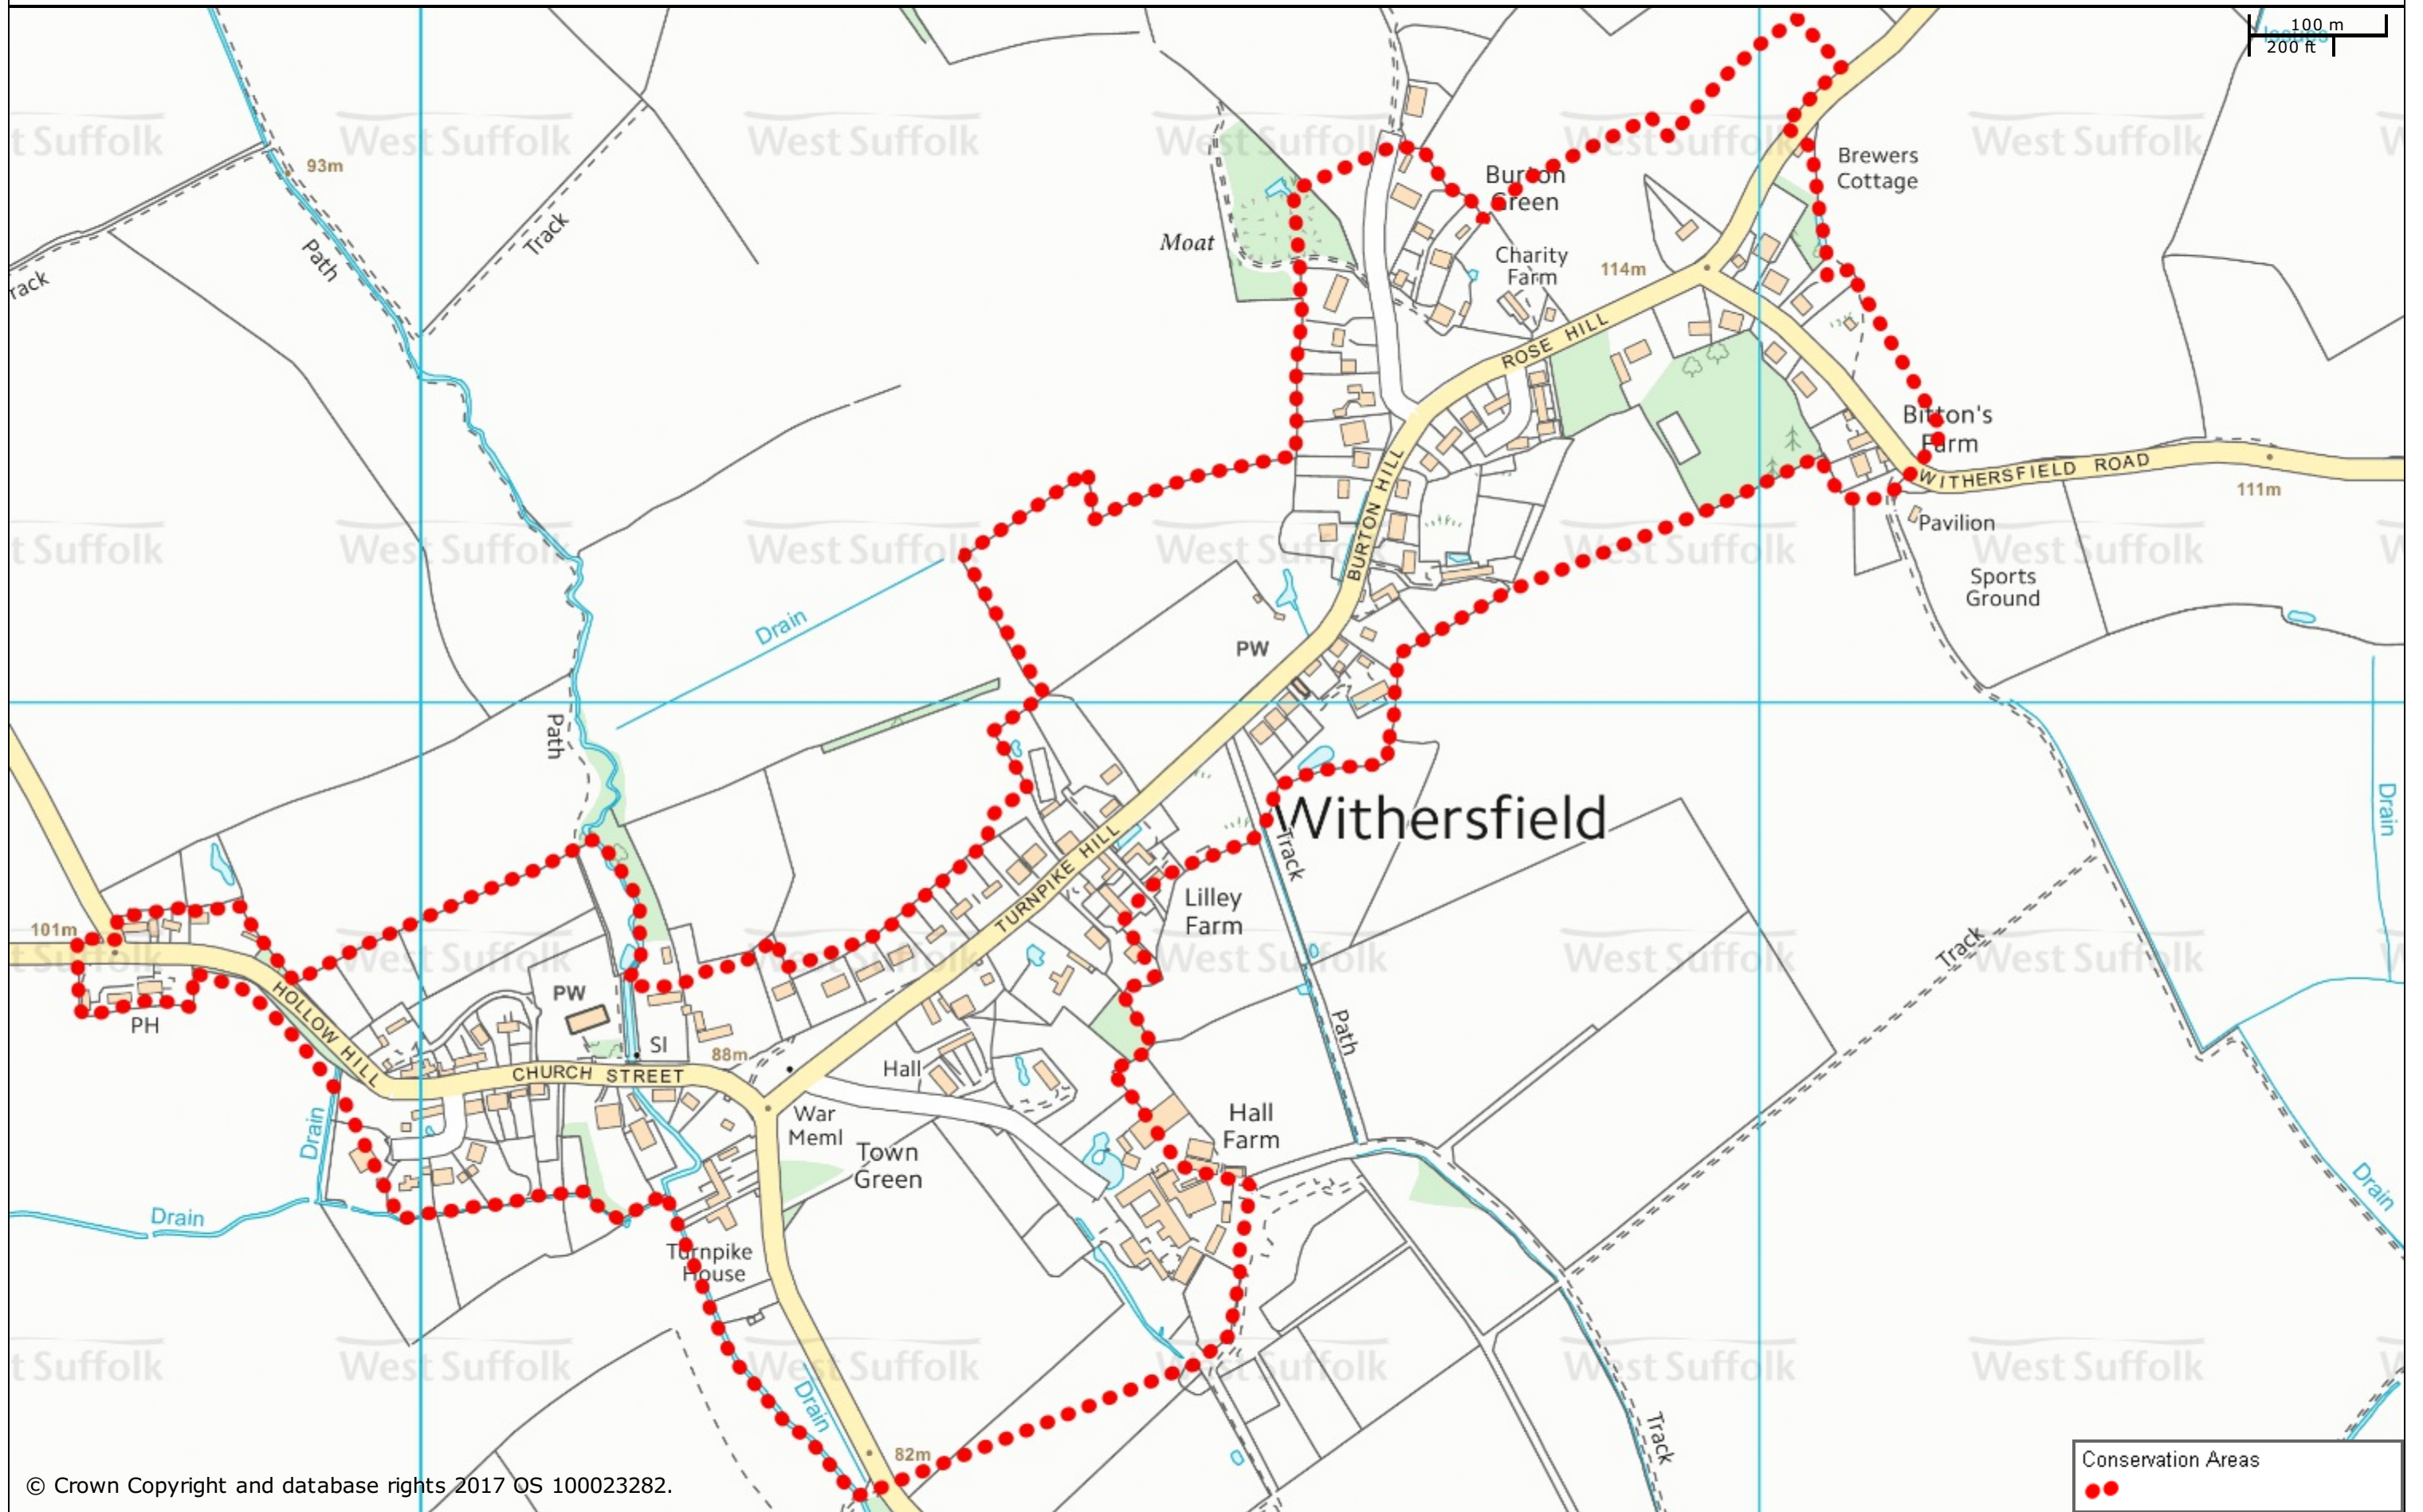

Withersfield Conservation Area

© Crown Copyright and database rights 2017 OS 100023282.

St Edmundsbury BC
 Western Way
 Bury St Edmunds
 IP33 3YU
 01284 763233

Forest Heath & St Edmundsbury councils
West Suffolk
 working together
www.westsuffolk.gov.uk

Forest Heath DC
 College Heath Road
 Mildenhall
 IP28 7EY
 01638 719000

Scale: 1:4500

© Crown Copyright and database rights 2017
 OS 100023282/100019675.