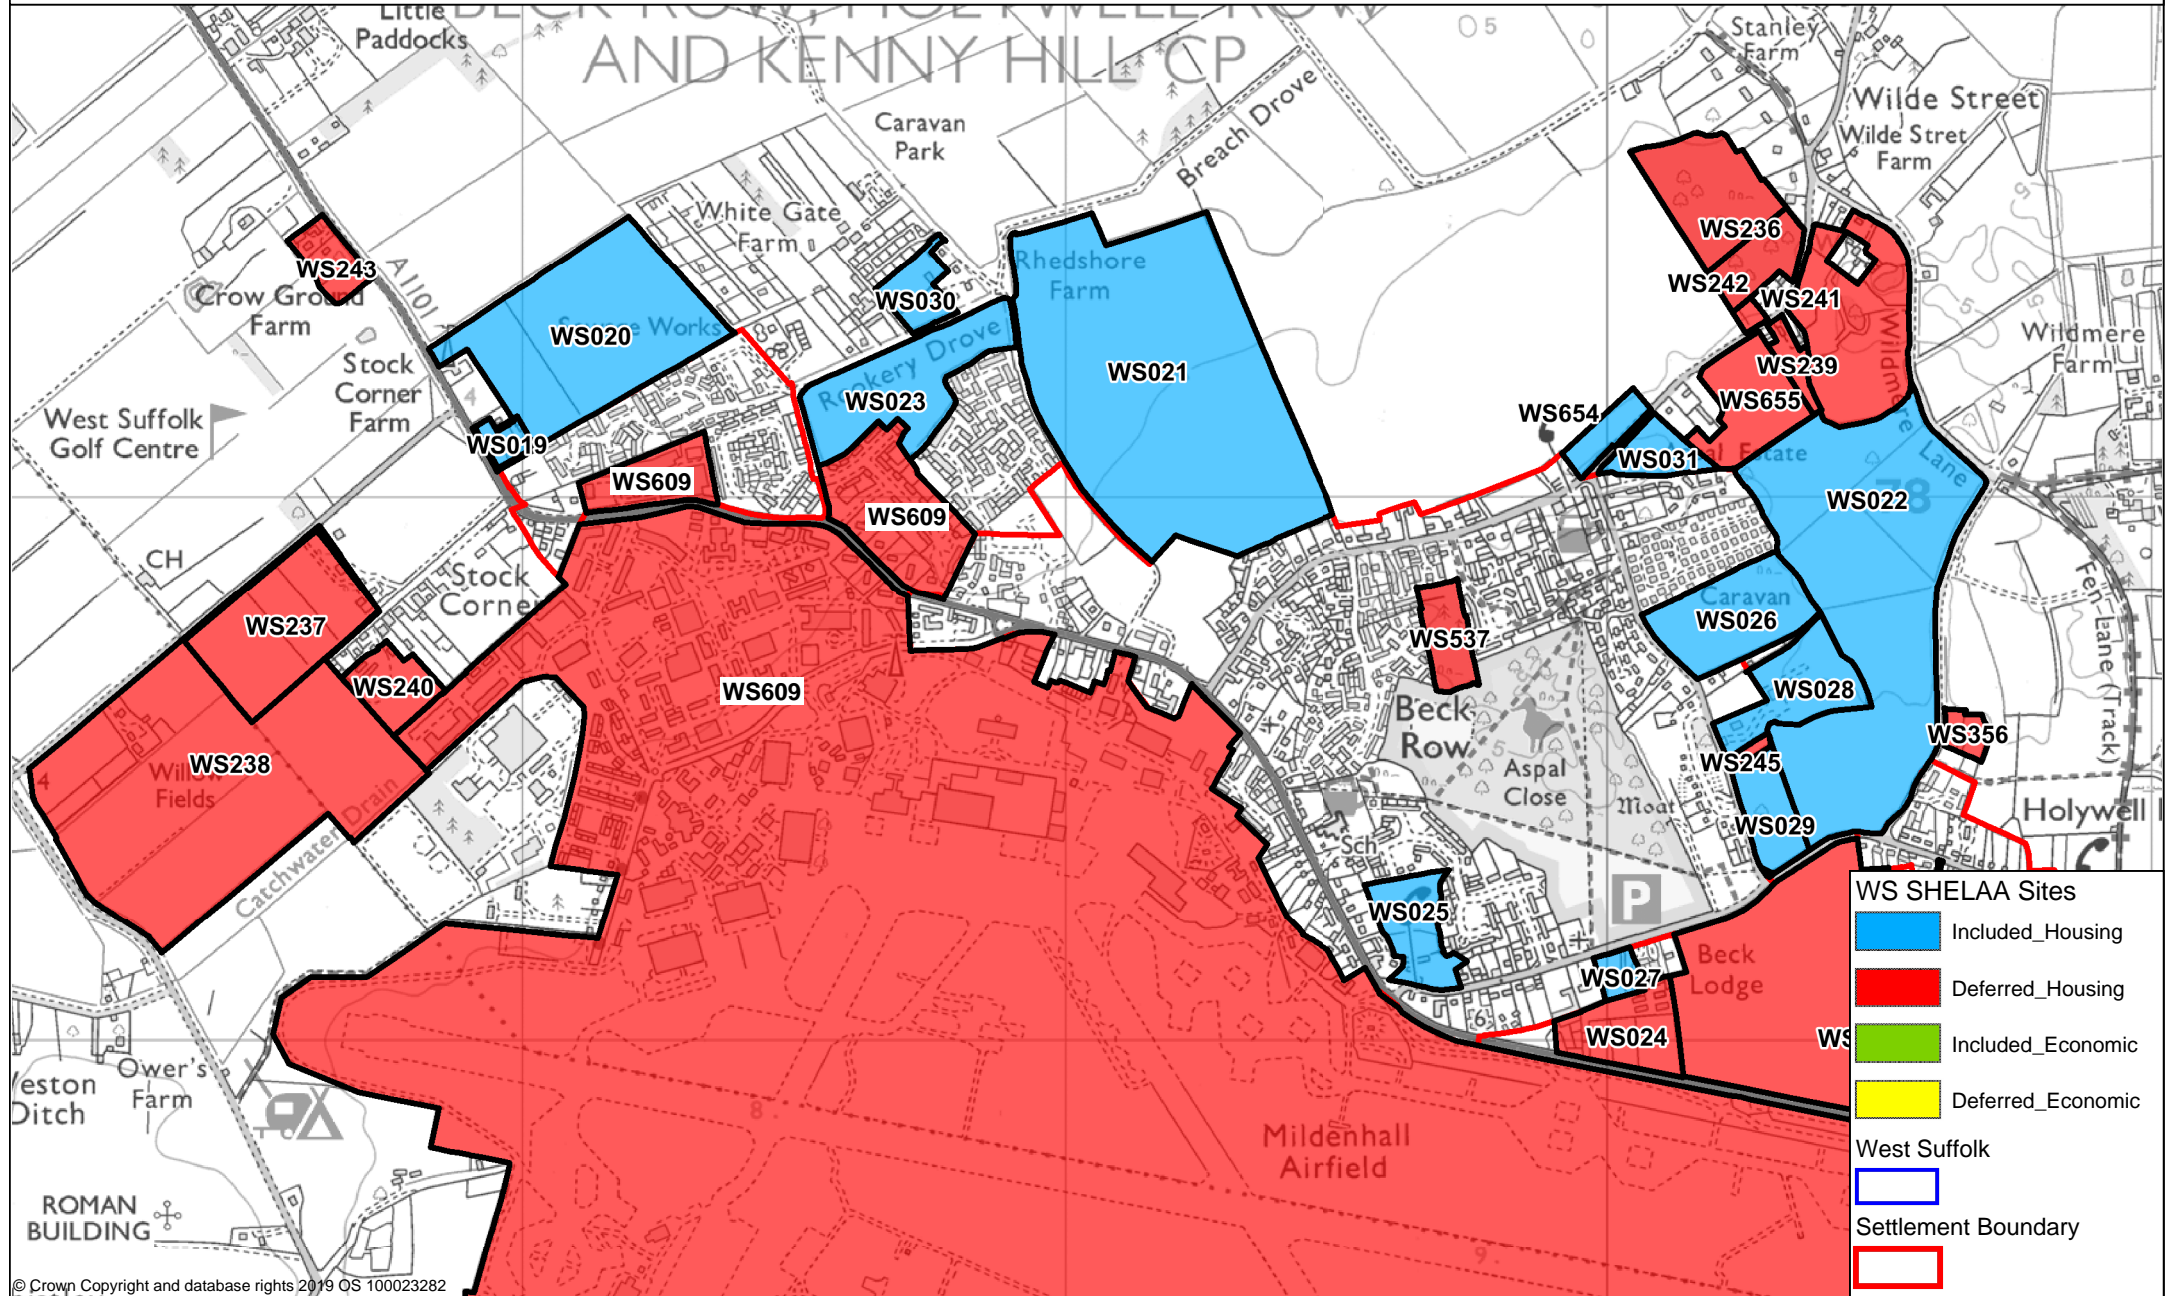

Beck Row

WS SHELAA Sites

- Included_Housing
- Deferred_Housing
- Included_Economic
- Deferred_Economic

West Suffolk

- Settlement Boundary

© Crown Copyright and database rights 2019 OS 100023282