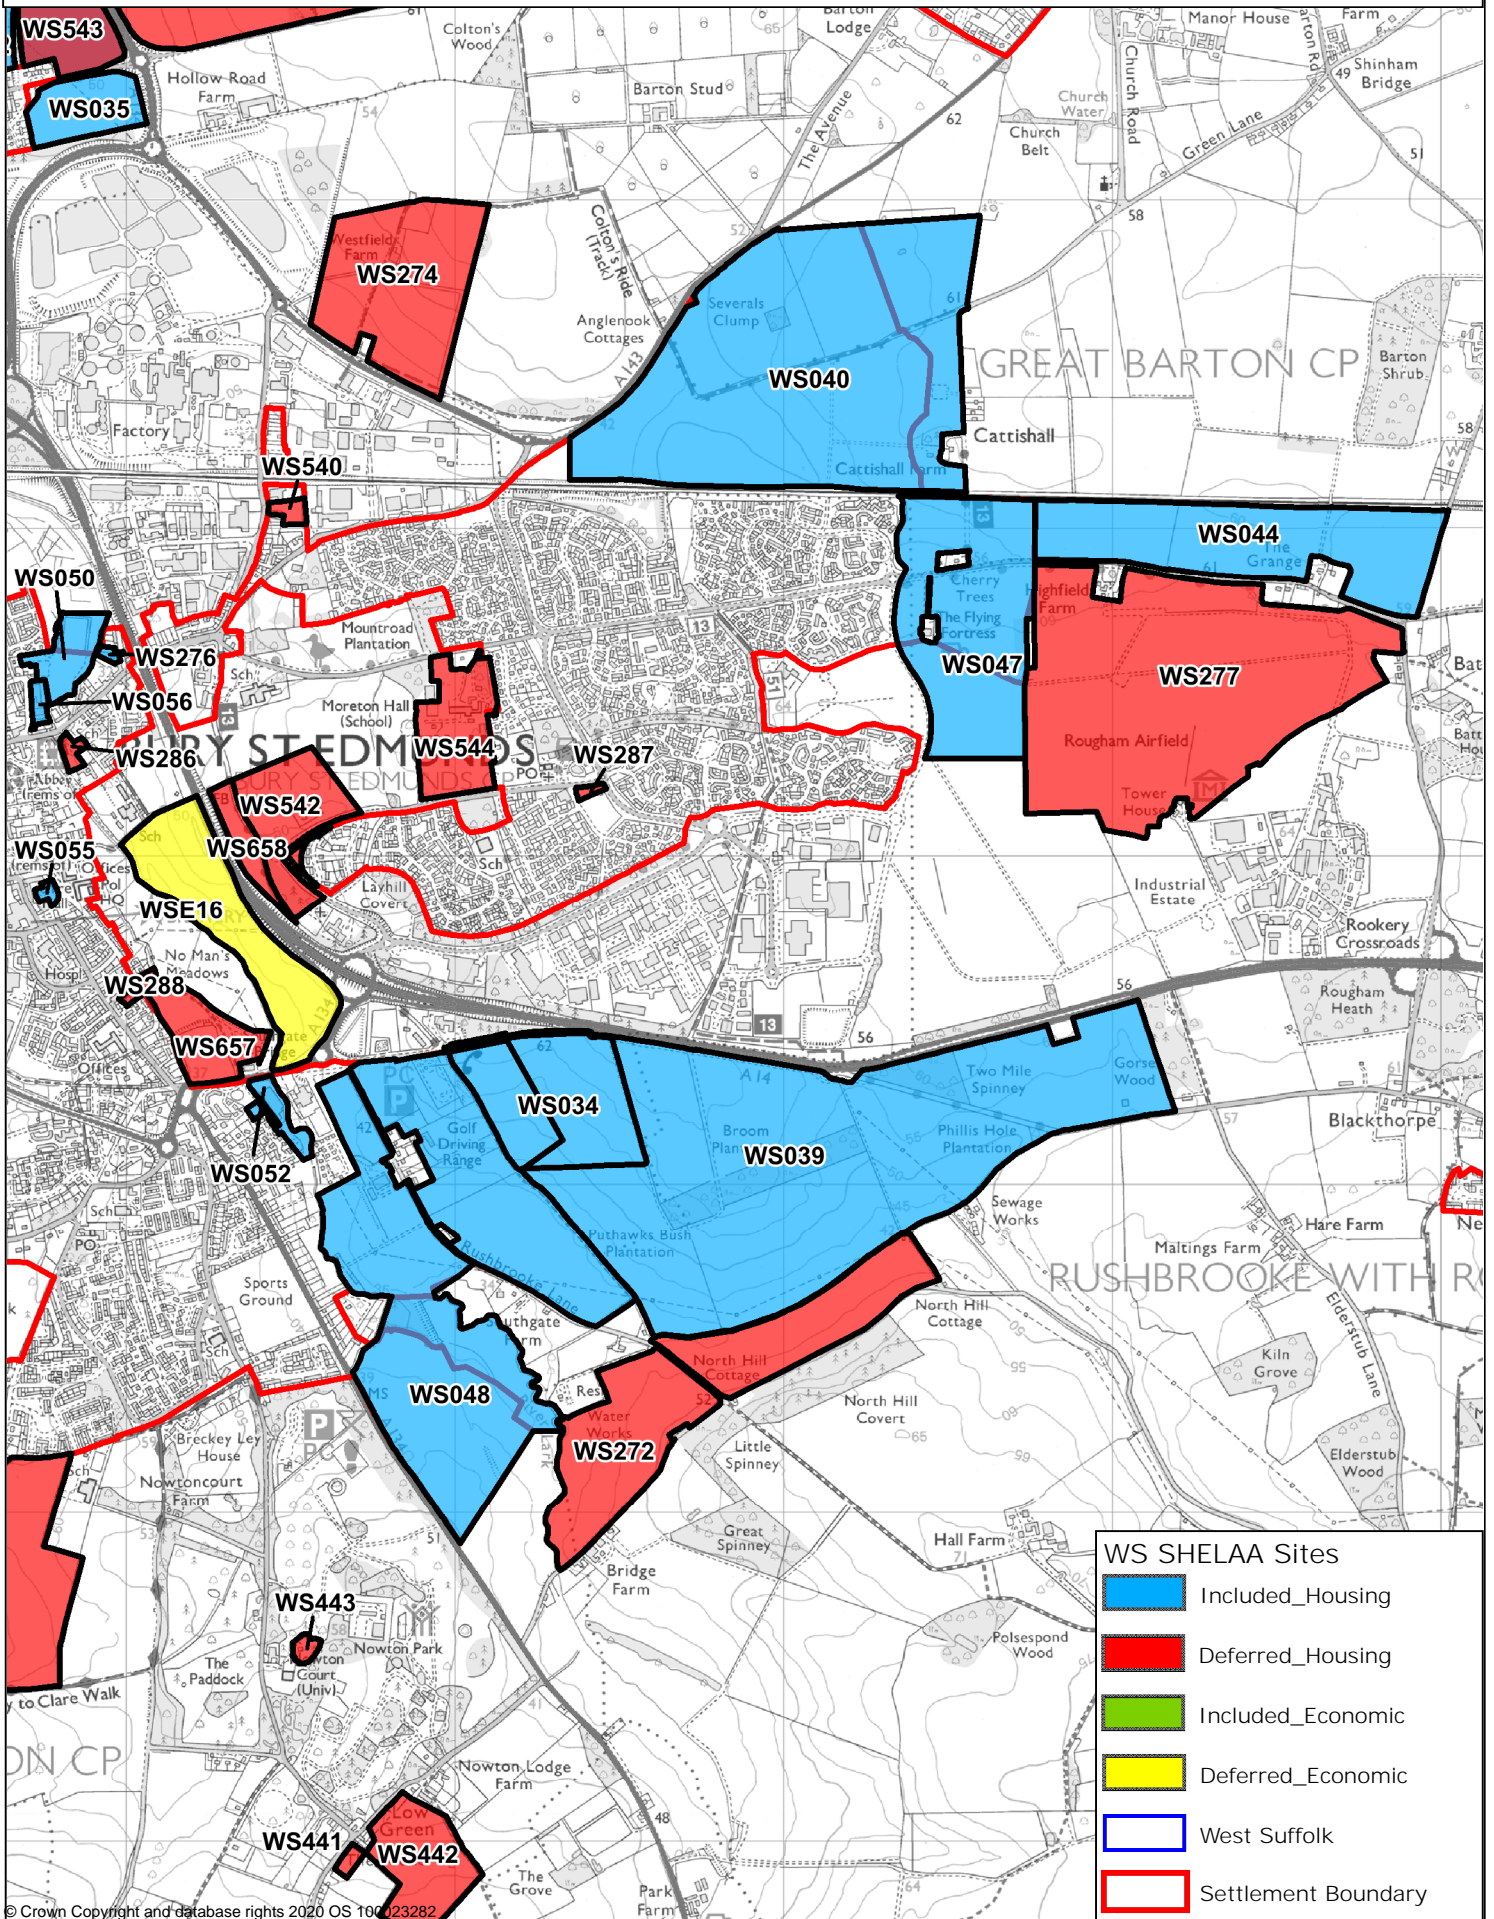

Bury St Edmunds East

- WS SHELAA Sites**
- Included_Housing
 - Deferred_Housing
 - Included_Economic
 - Deferred_Economic
 - West Suffolk
 - Settlement Boundary

© Crown Copyright and database rights 2020 OS 100023282