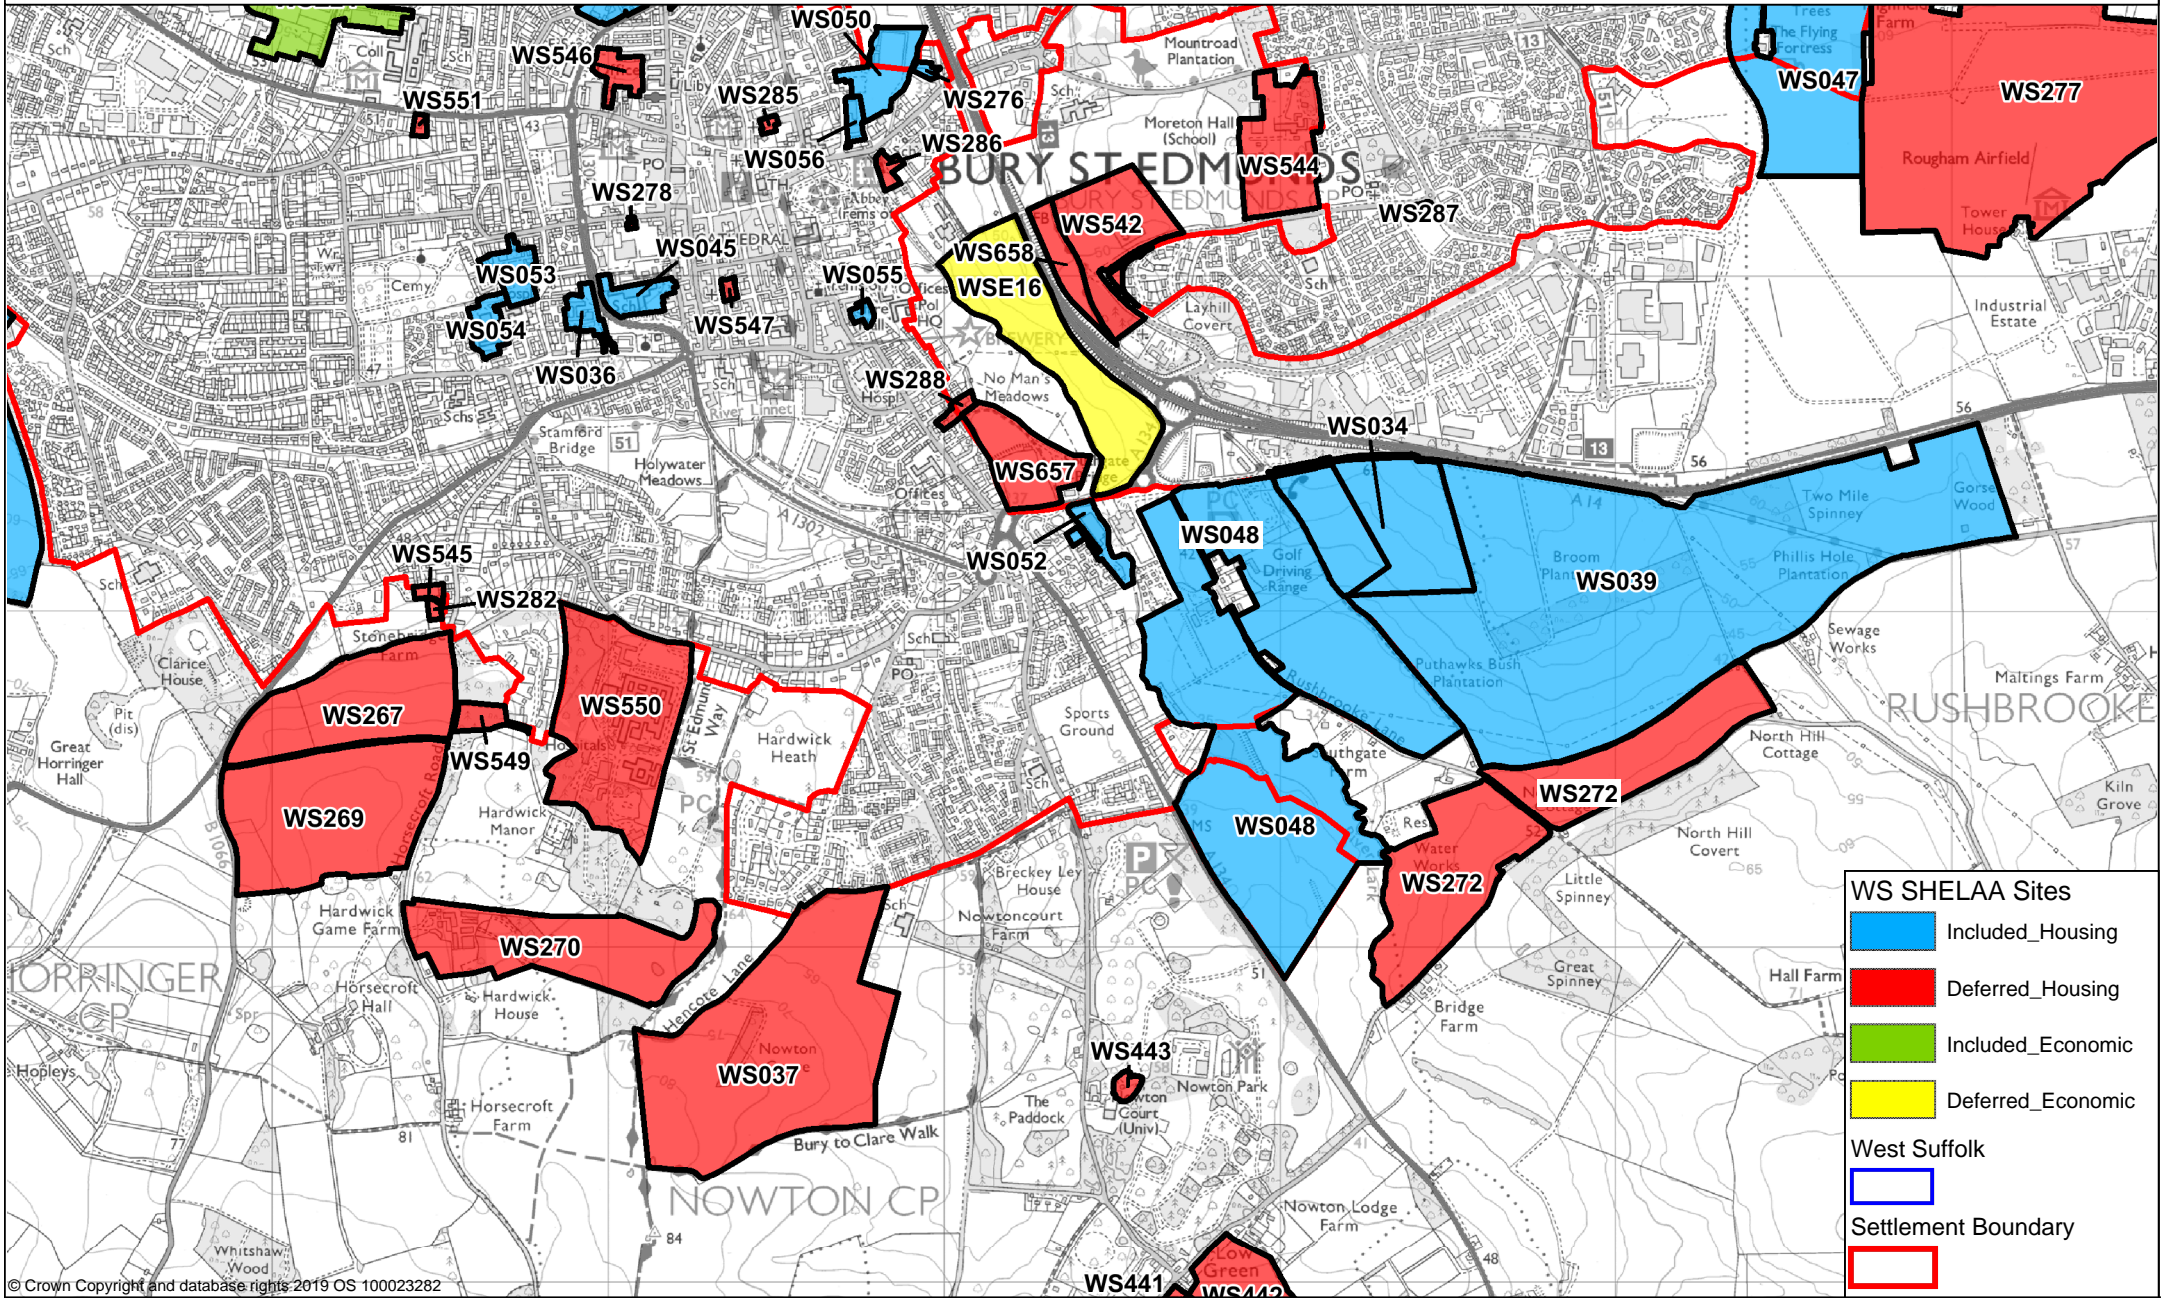

Bury St Edmunds South

- WS SHELAA Sites**
- Included_Housing
 - Deferred_Housing
 - Included_Economic
 - Deferred_Economic
- West Suffolk**
-
- Settlement Boundary**
-

© Crown Copyright and database rights 2019 OS 100023282