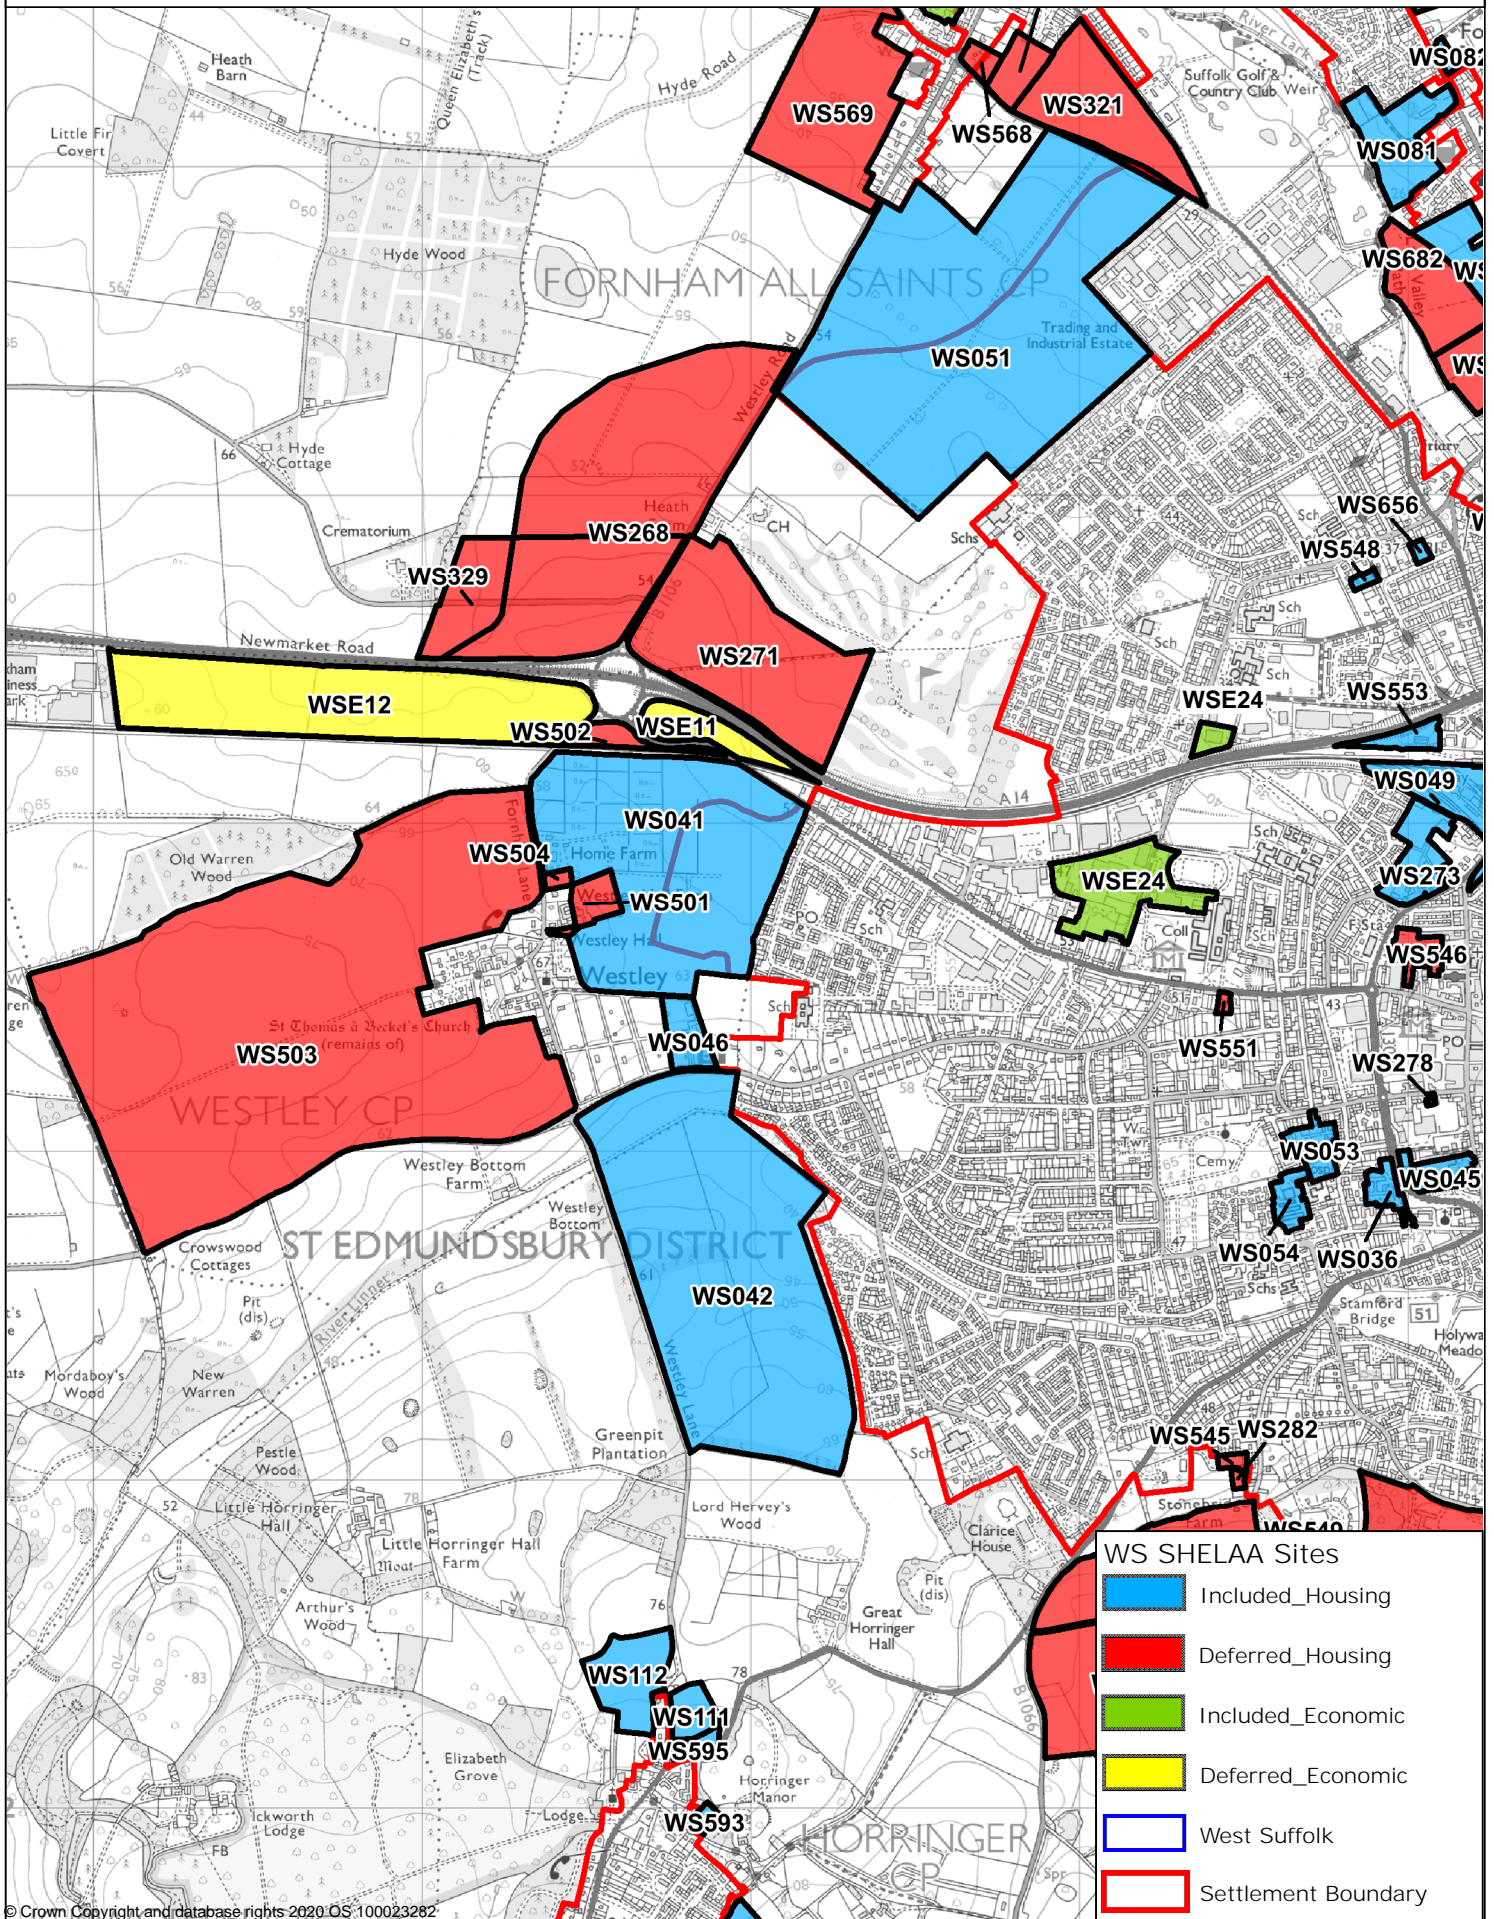

Bury St Edmunds West

WS SHELAA Sites

- Included_Housing
- Deferred_Housing
- Included_Economic
- Deferred_Economic
- West Suffolk
- Settlement Boundary

© Crown Copyright and database rights 2020 OS 100023282