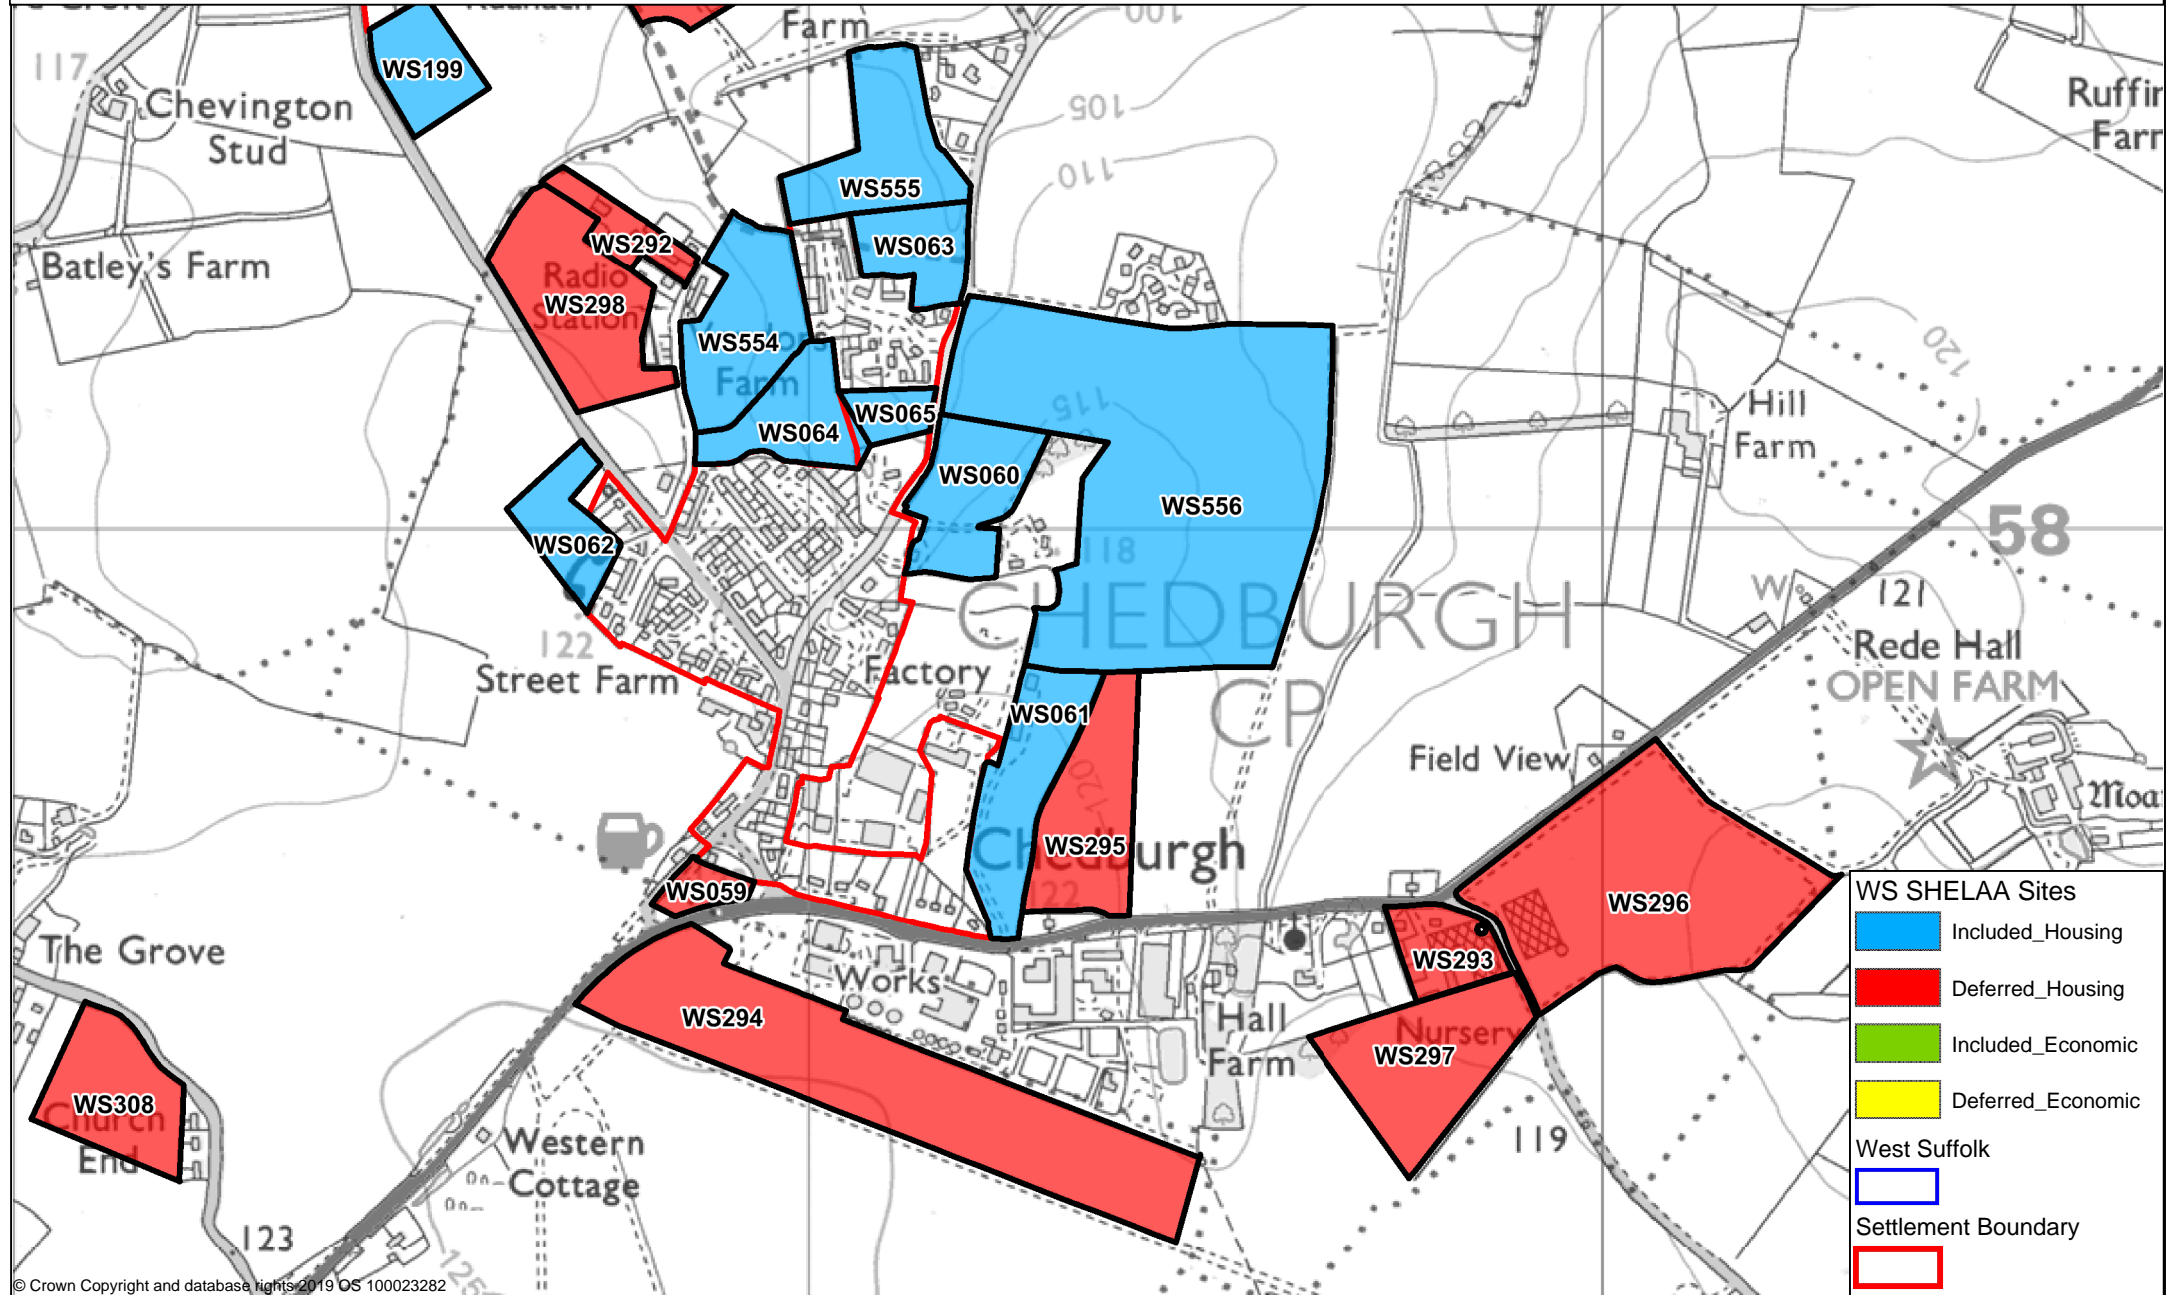

Chedburgh

WS SHELAA Sites

- Included_Housing
- Deferred_Housing
- Included_Economic
- Deferred_Economic

West Suffolk

- Settlement Boundary

© Crown Copyright and database rights 2019 OS 100023282