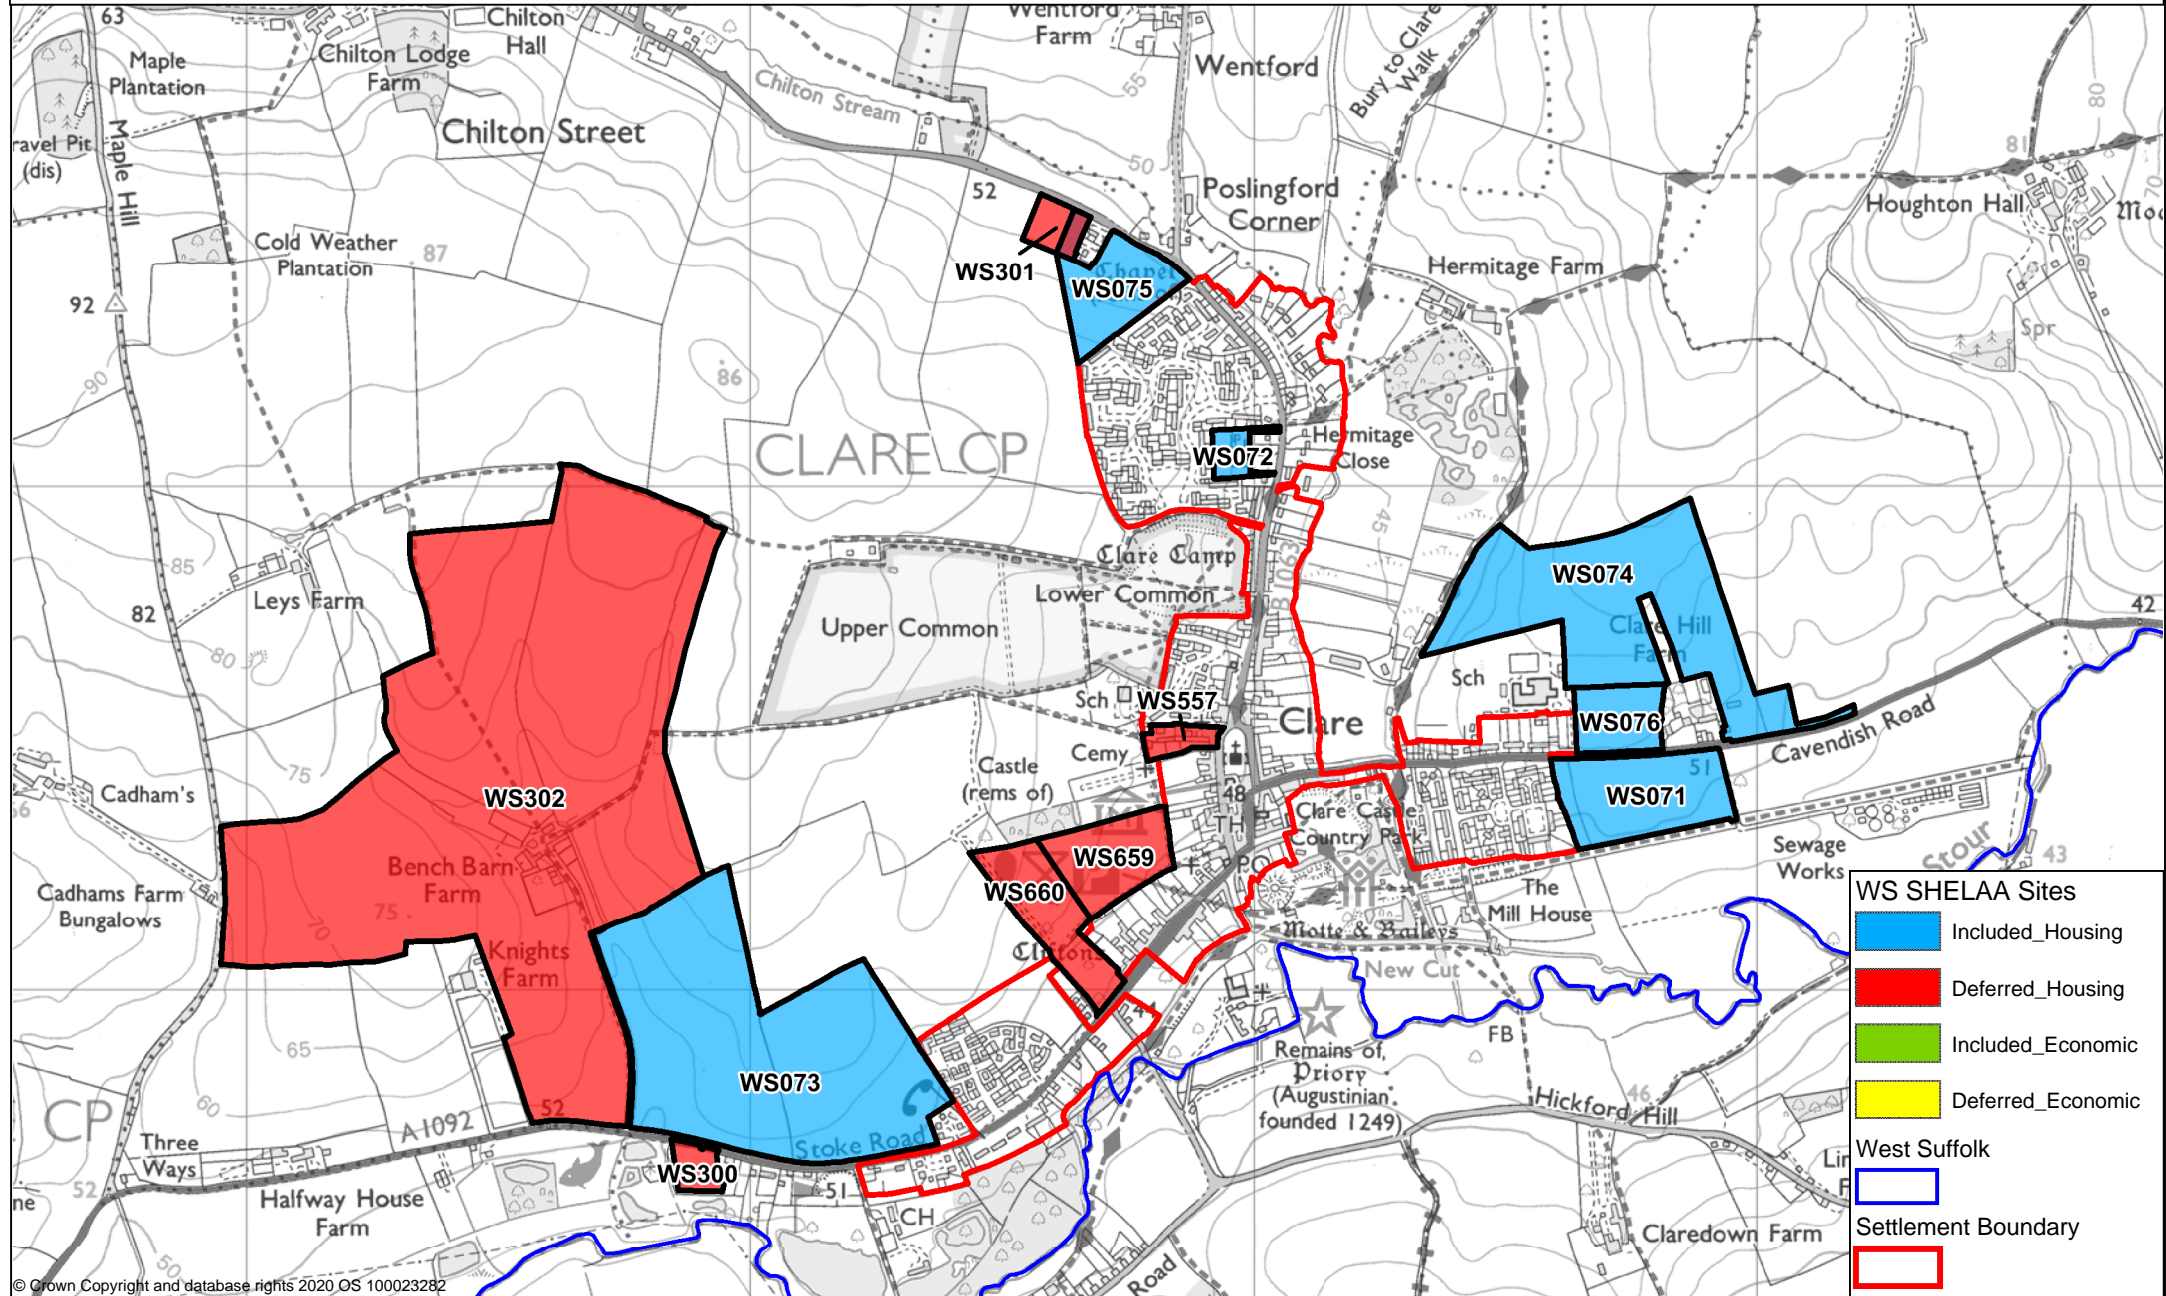

Clare

WS SHELAA Sites

- Included_Housing
- Deferred_Housing
- Included_Economic
- Deferred_Economic

West Suffolk

- Settlement Boundary

© Crown Copyright and database rights 2020 OS 100023282