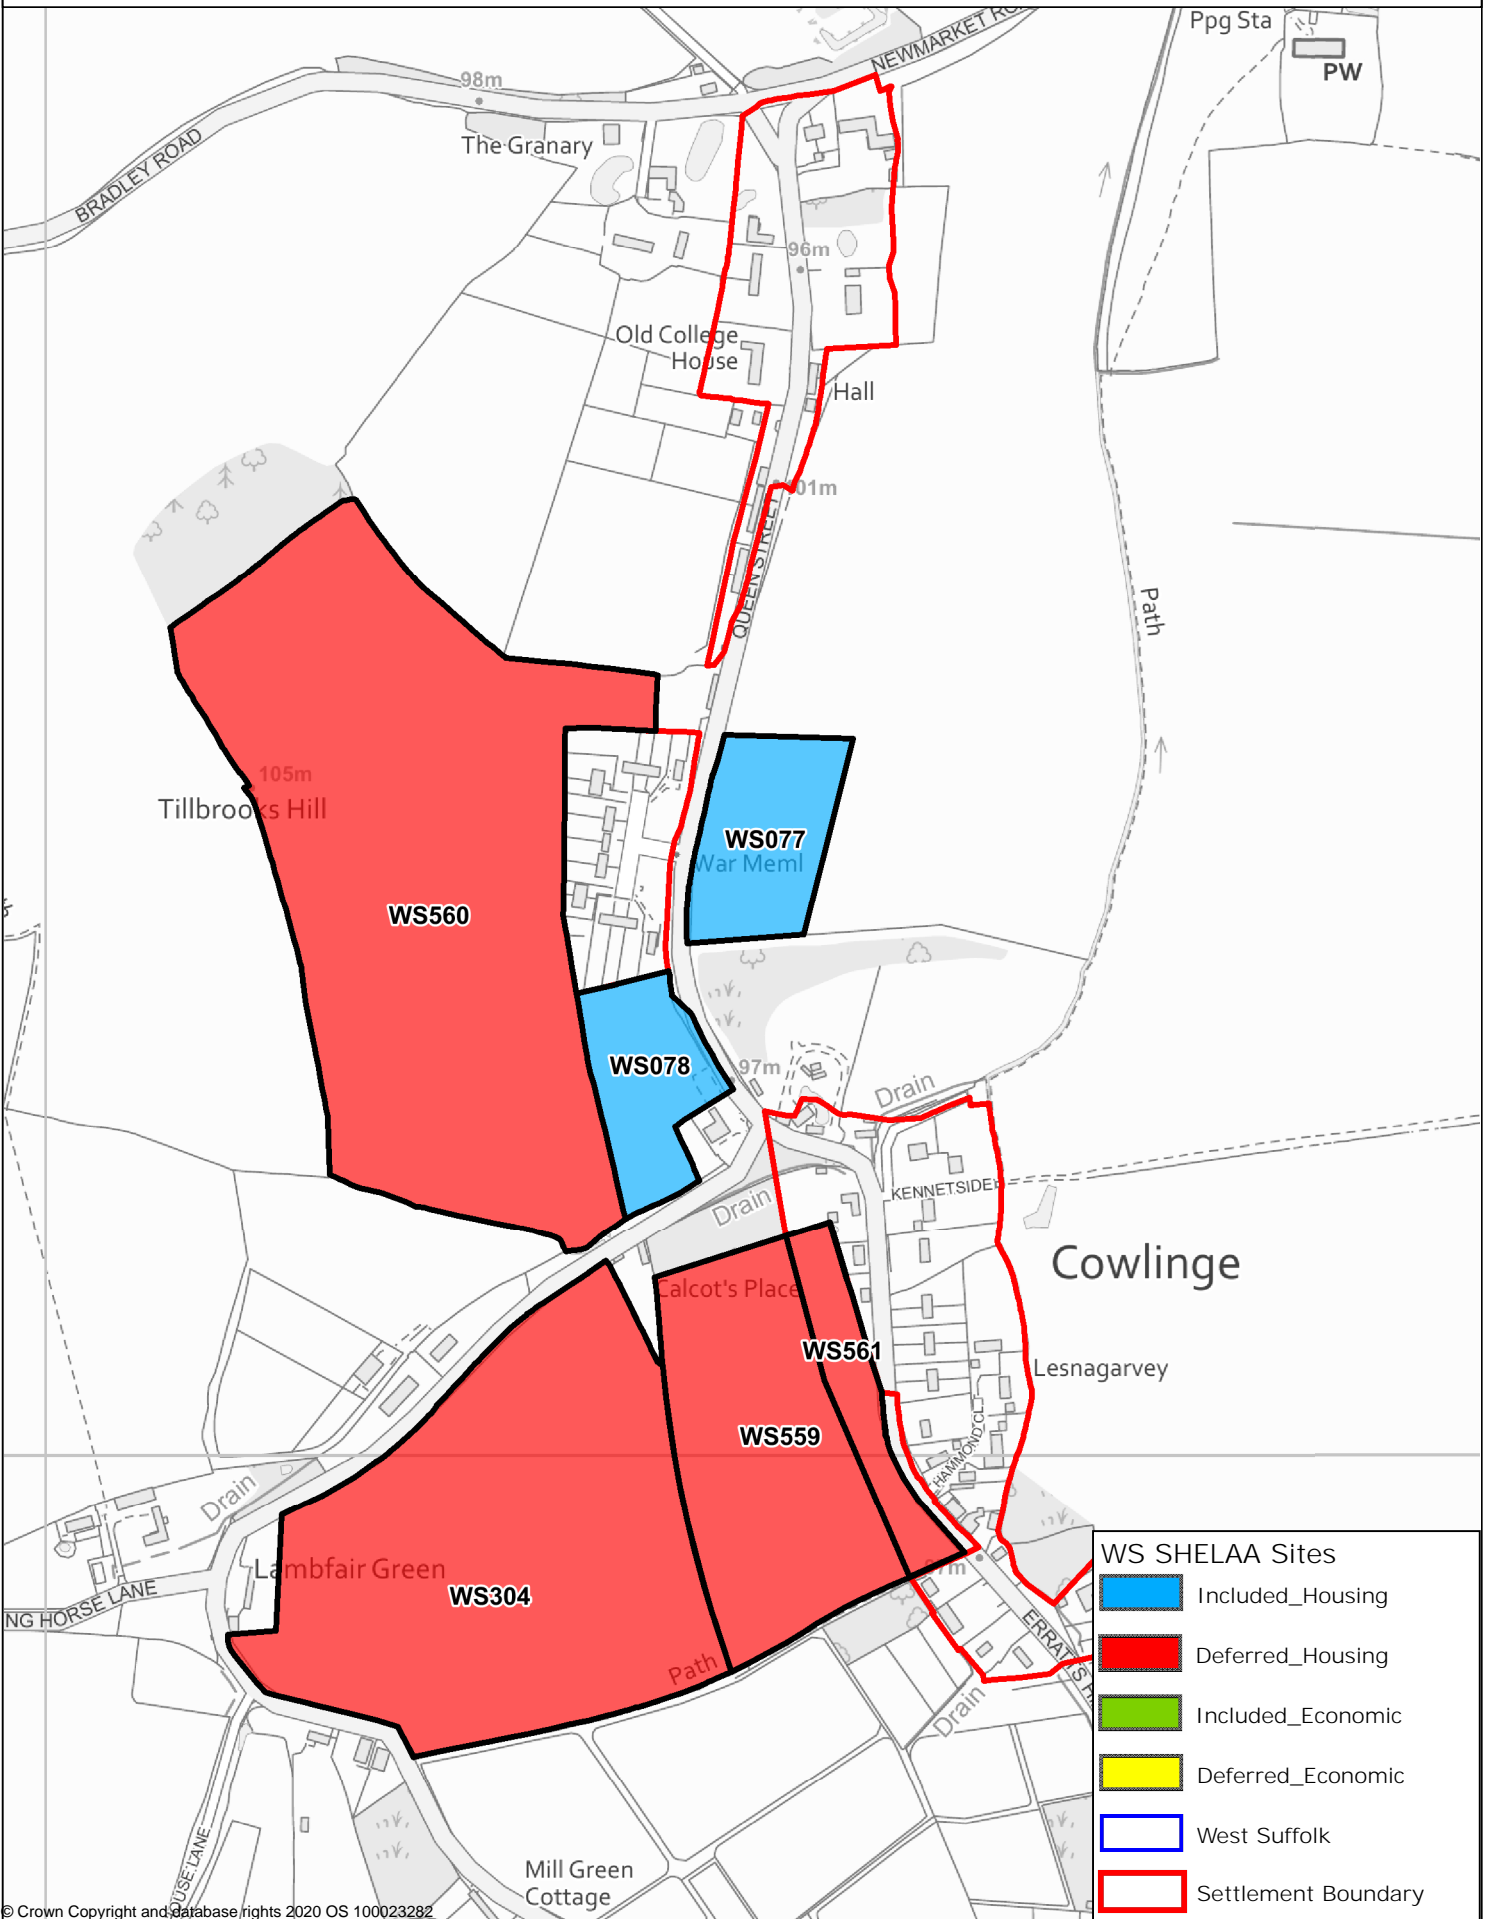

# Cowlinge

- WS SHELAA Sites**
- Included\_Housing
  - Deferred\_Housing
  - Included\_Economic
  - Deferred\_Economic
  - West Suffolk
  - Settlement Boundary

© Crown Copyright and Database rights 2020 OS 100023282