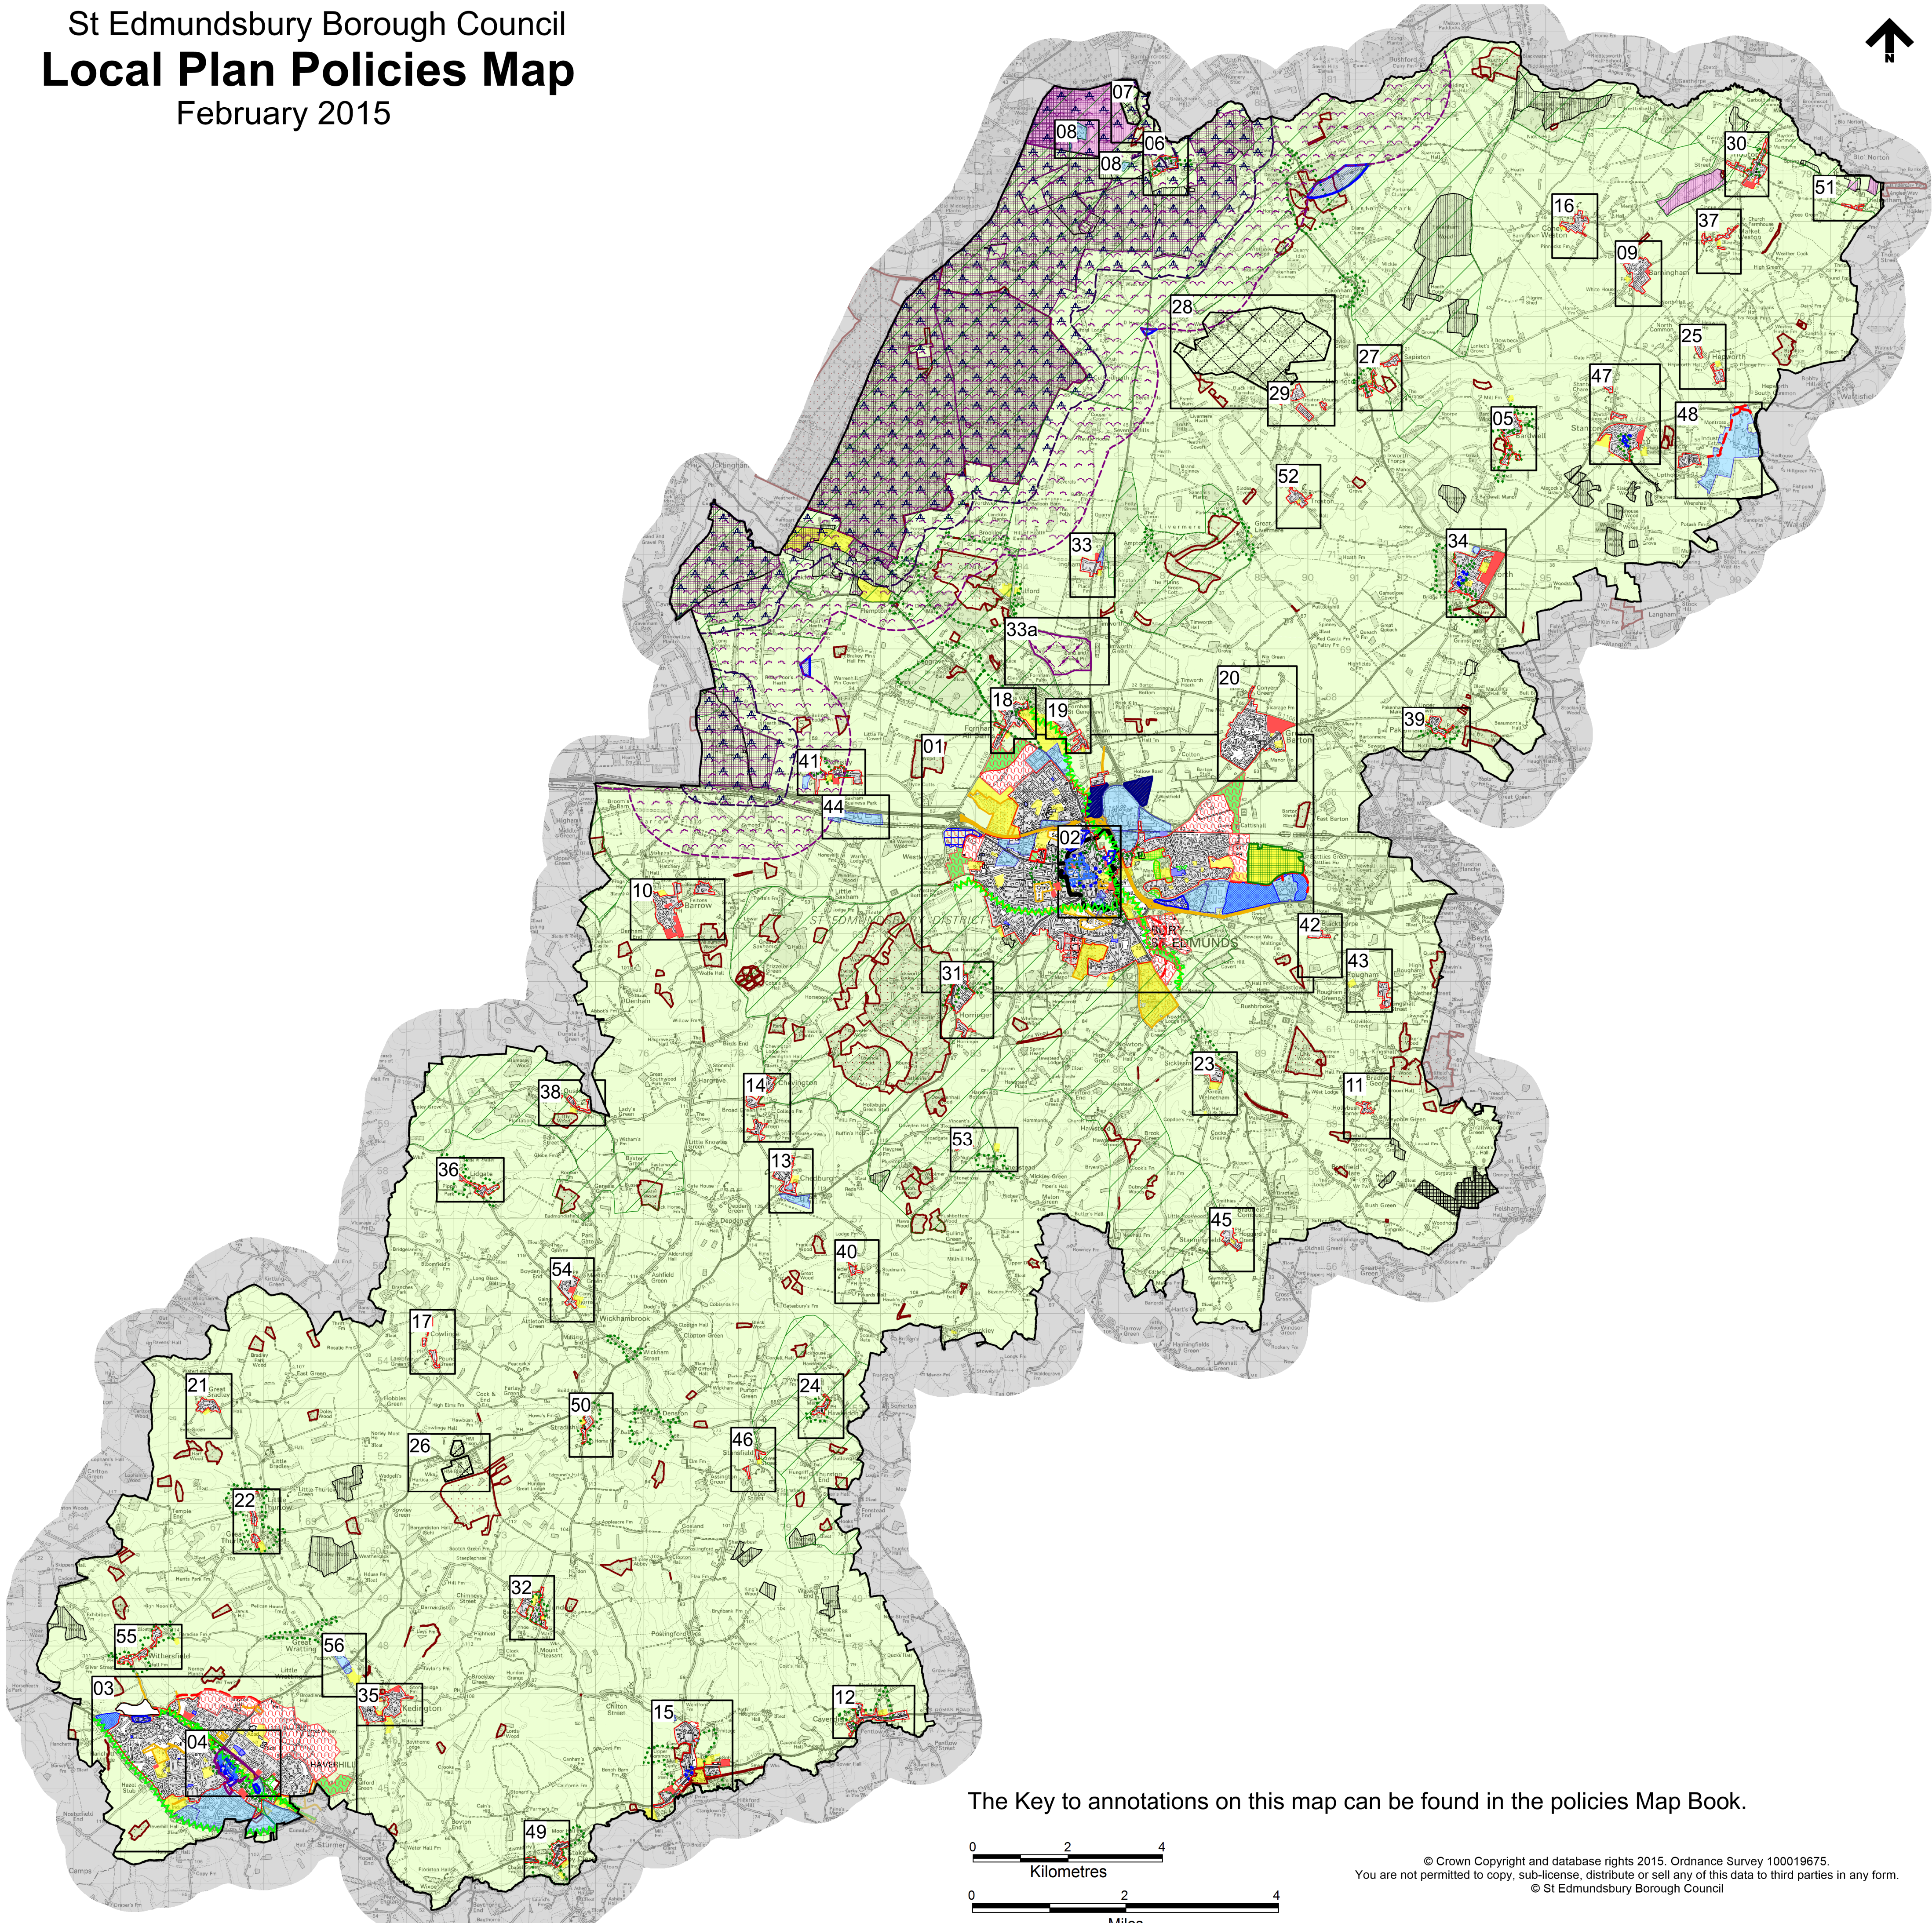

St Edmundsbury Borough Council
Local Plan Policies Map
February 2015

The Key to annotations on this map can be found in the policies Map Book.