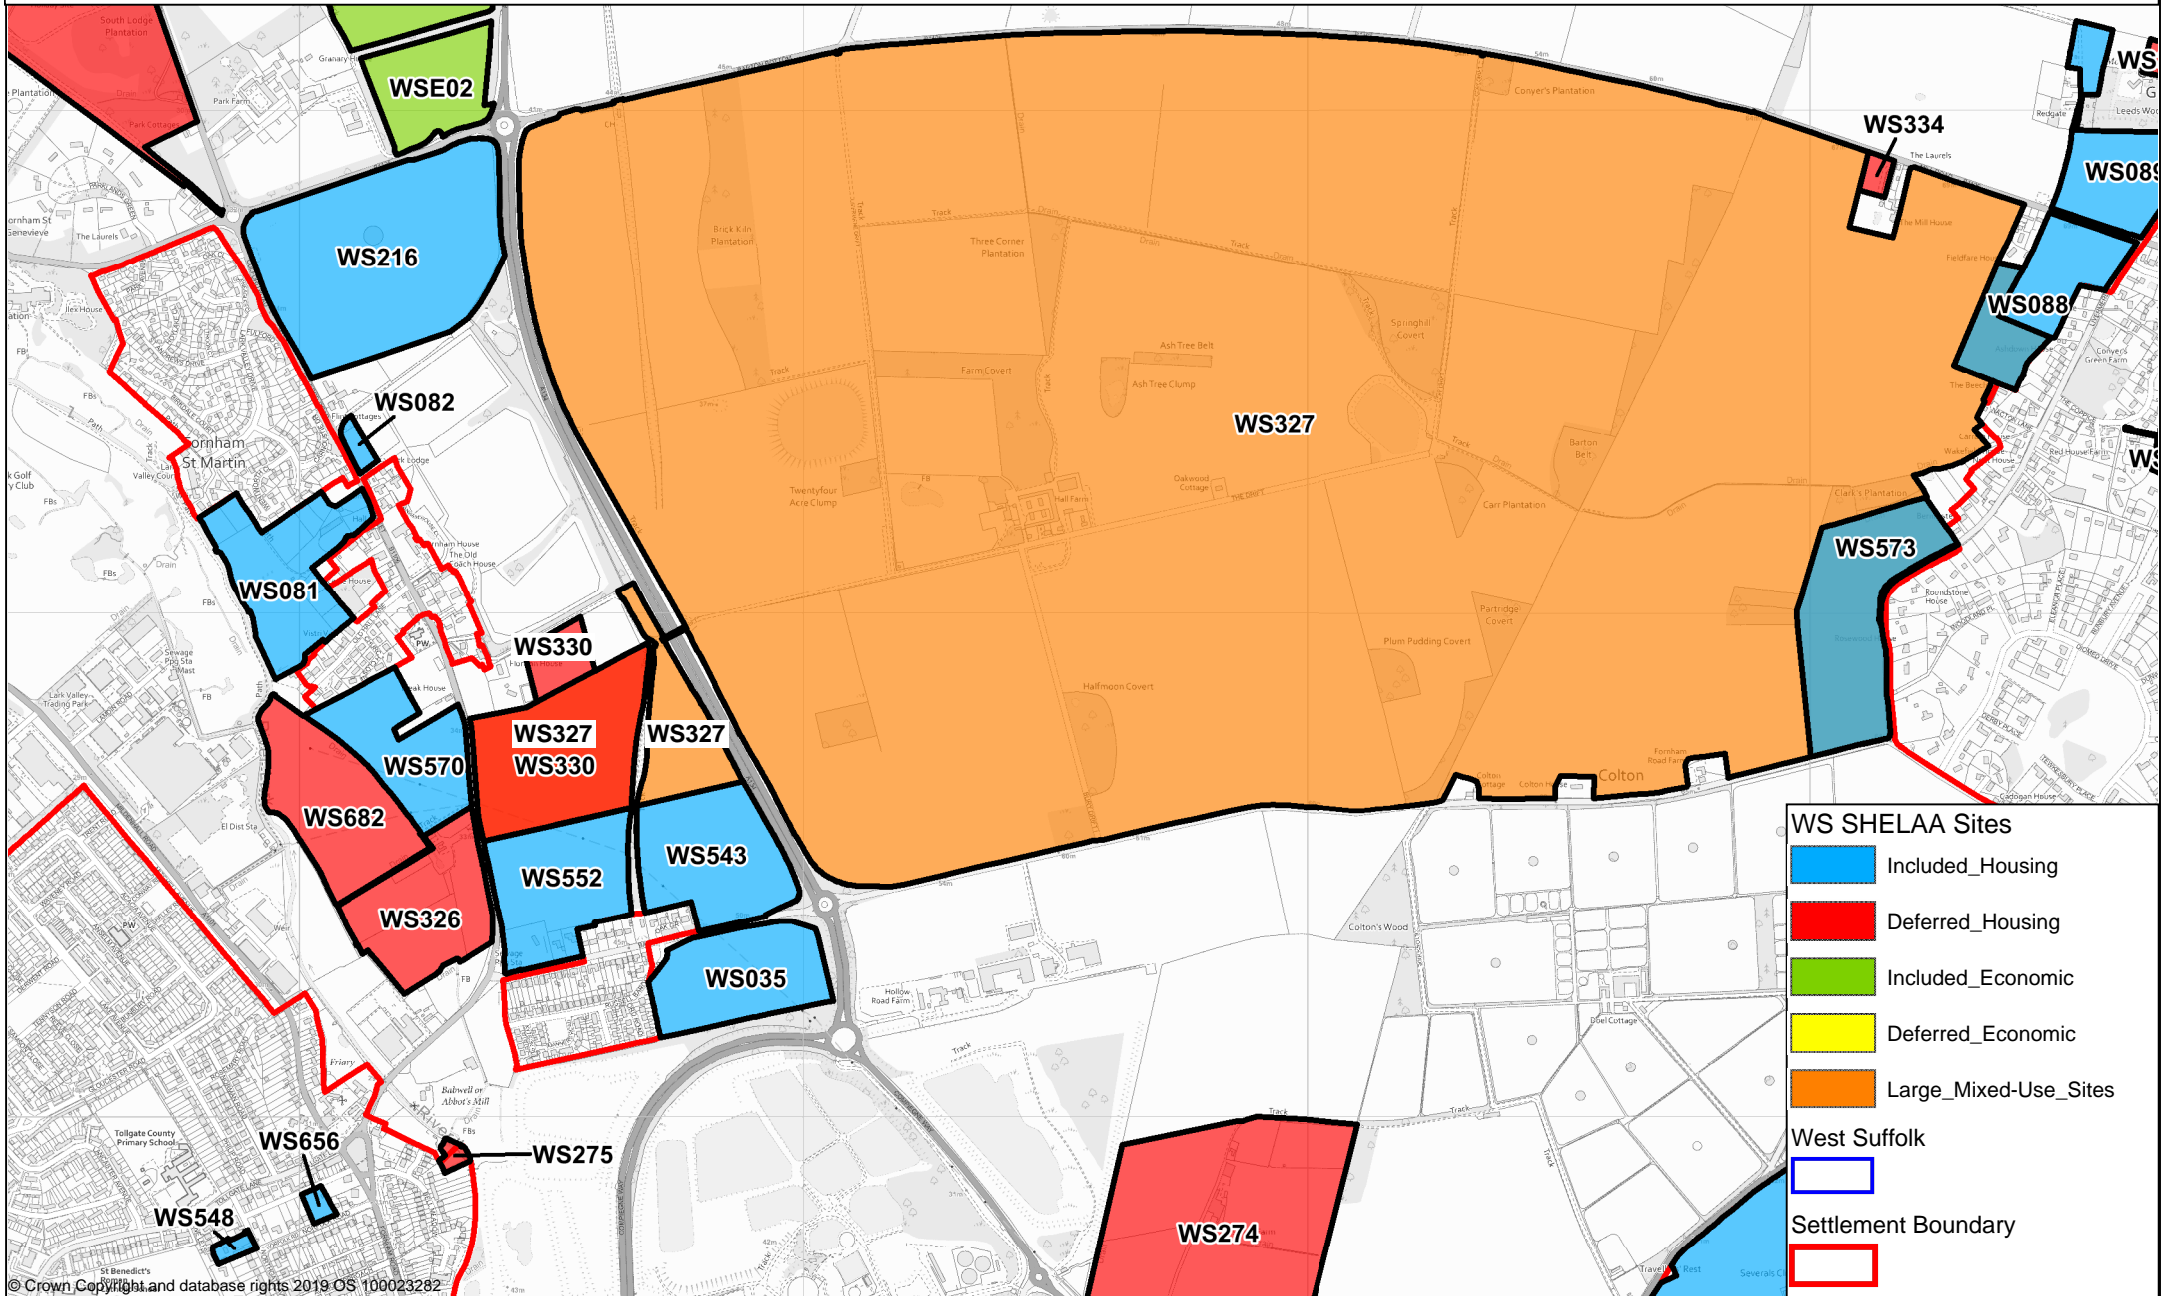

# Fornham St Martin

**WS SHELAA Sites**

- Included\_Housing
- Deferred\_Housing
- Included\_Economic
- Deferred\_Economic
- Large\_Mixed-Use\_Sites

**West Suffolk**

- Settlement Boundary
- 

© Crown Copyright and database rights 2019 OS 100023282