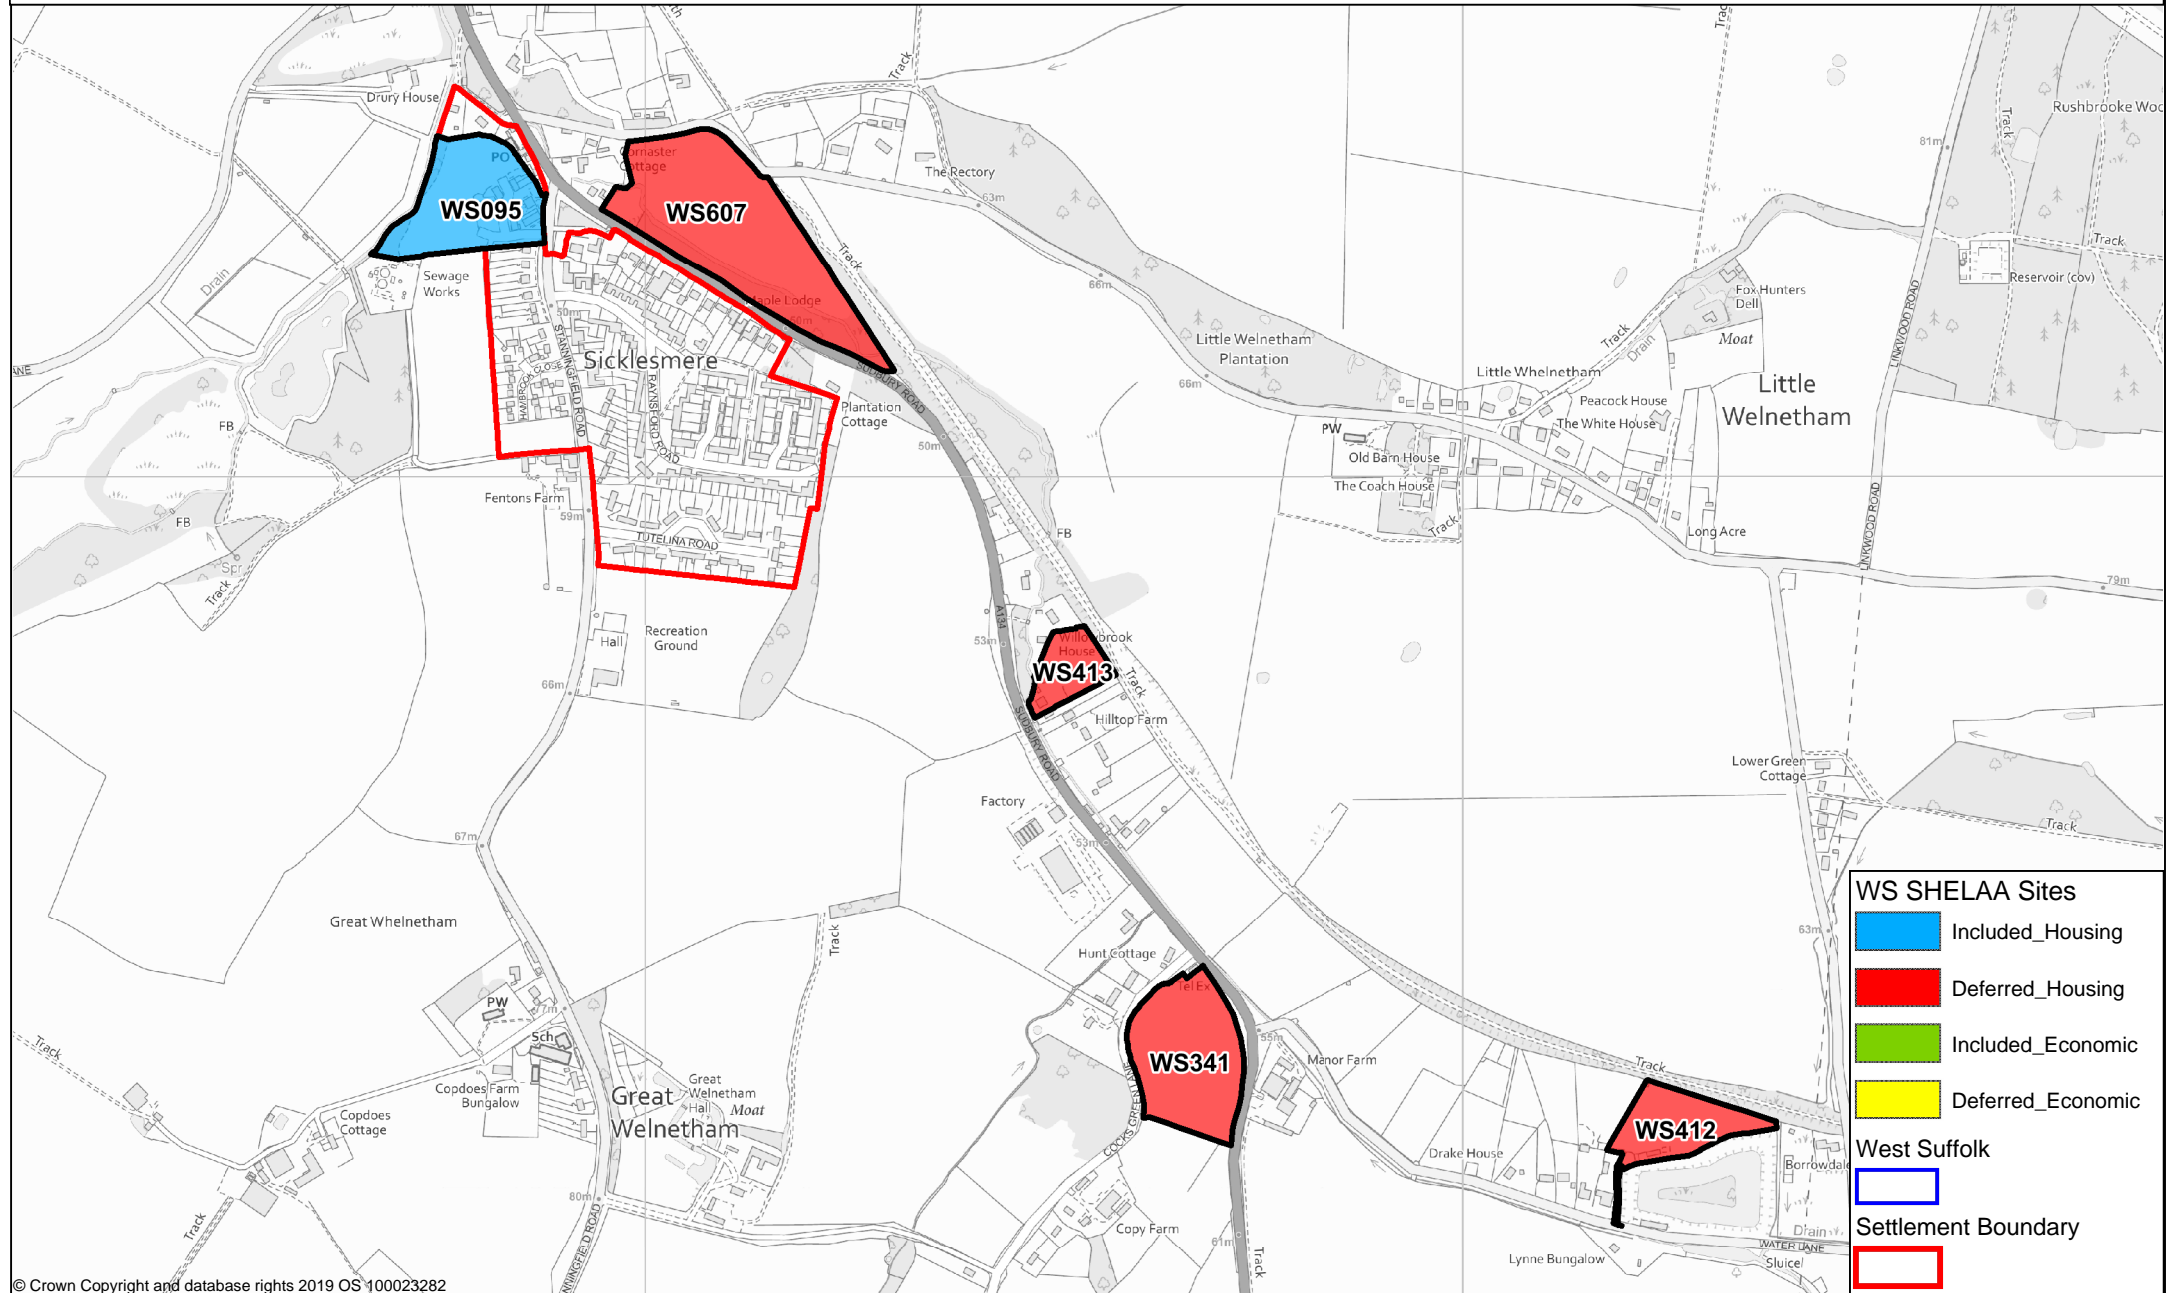

# Great and Little Wheltenham

**WS SHELAA Sites**

- Included\_Housing
- Deferred\_Housing
- Included\_Economic
- Deferred\_Economic

**West Suffolk**

- 

**Settlement Boundary**

- 

© Crown Copyright and database rights 2019 OS 100023282