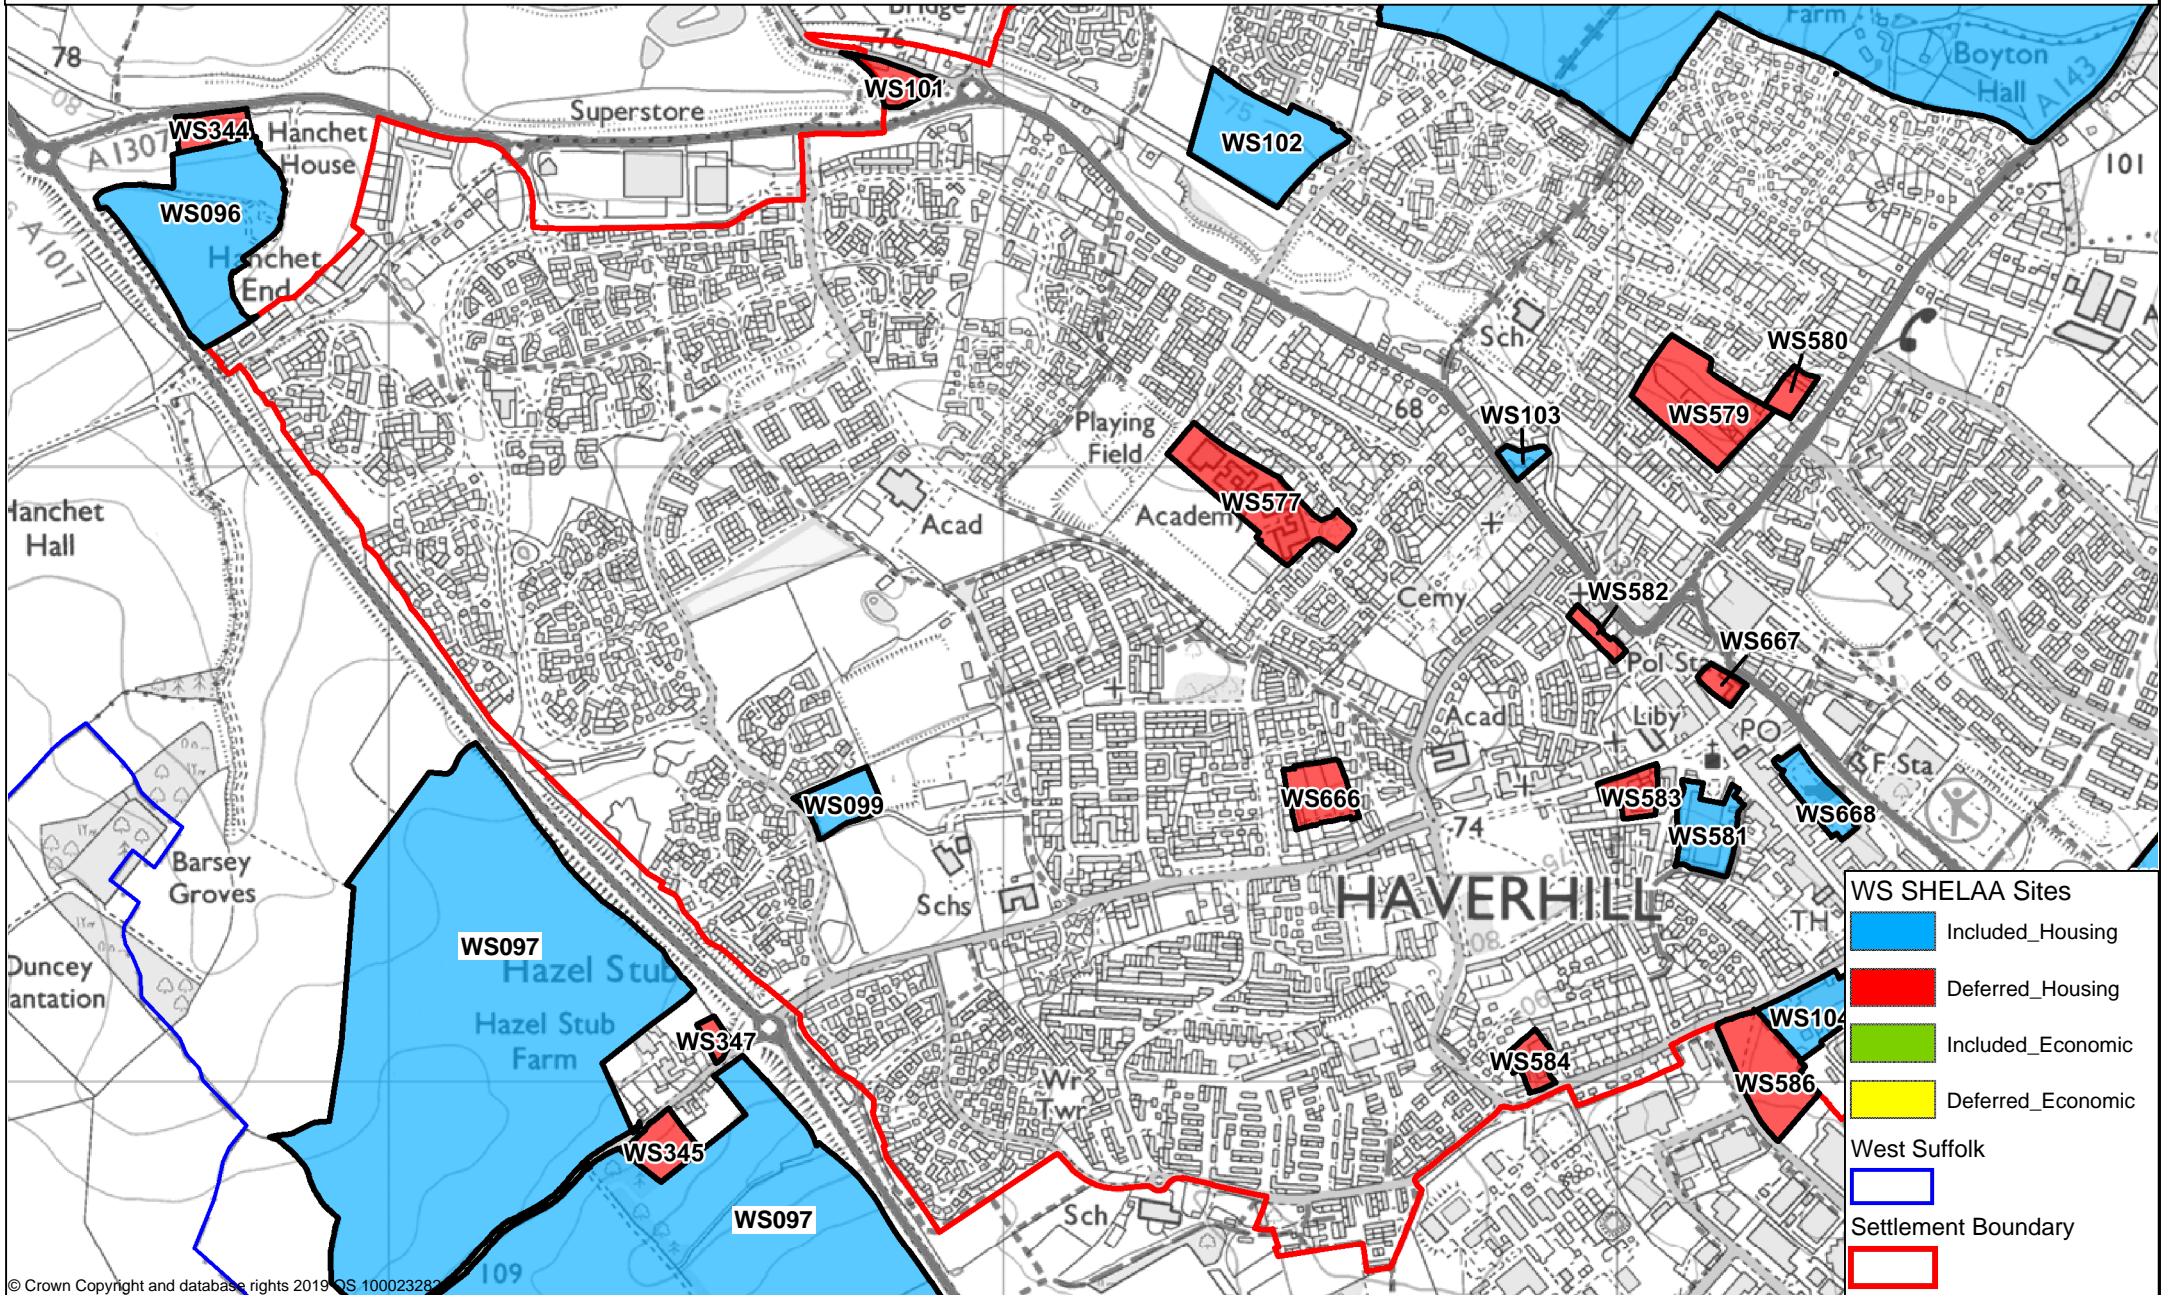

Haverhill West

WS SHELAA Sites

- Included_Housing
- Deferred_Housing
- Included_Economic
- Deferred_Economic

West Suffolk

-

Settlement Boundary

-

© Crown Copyright and database rights 2019 OS 100023282