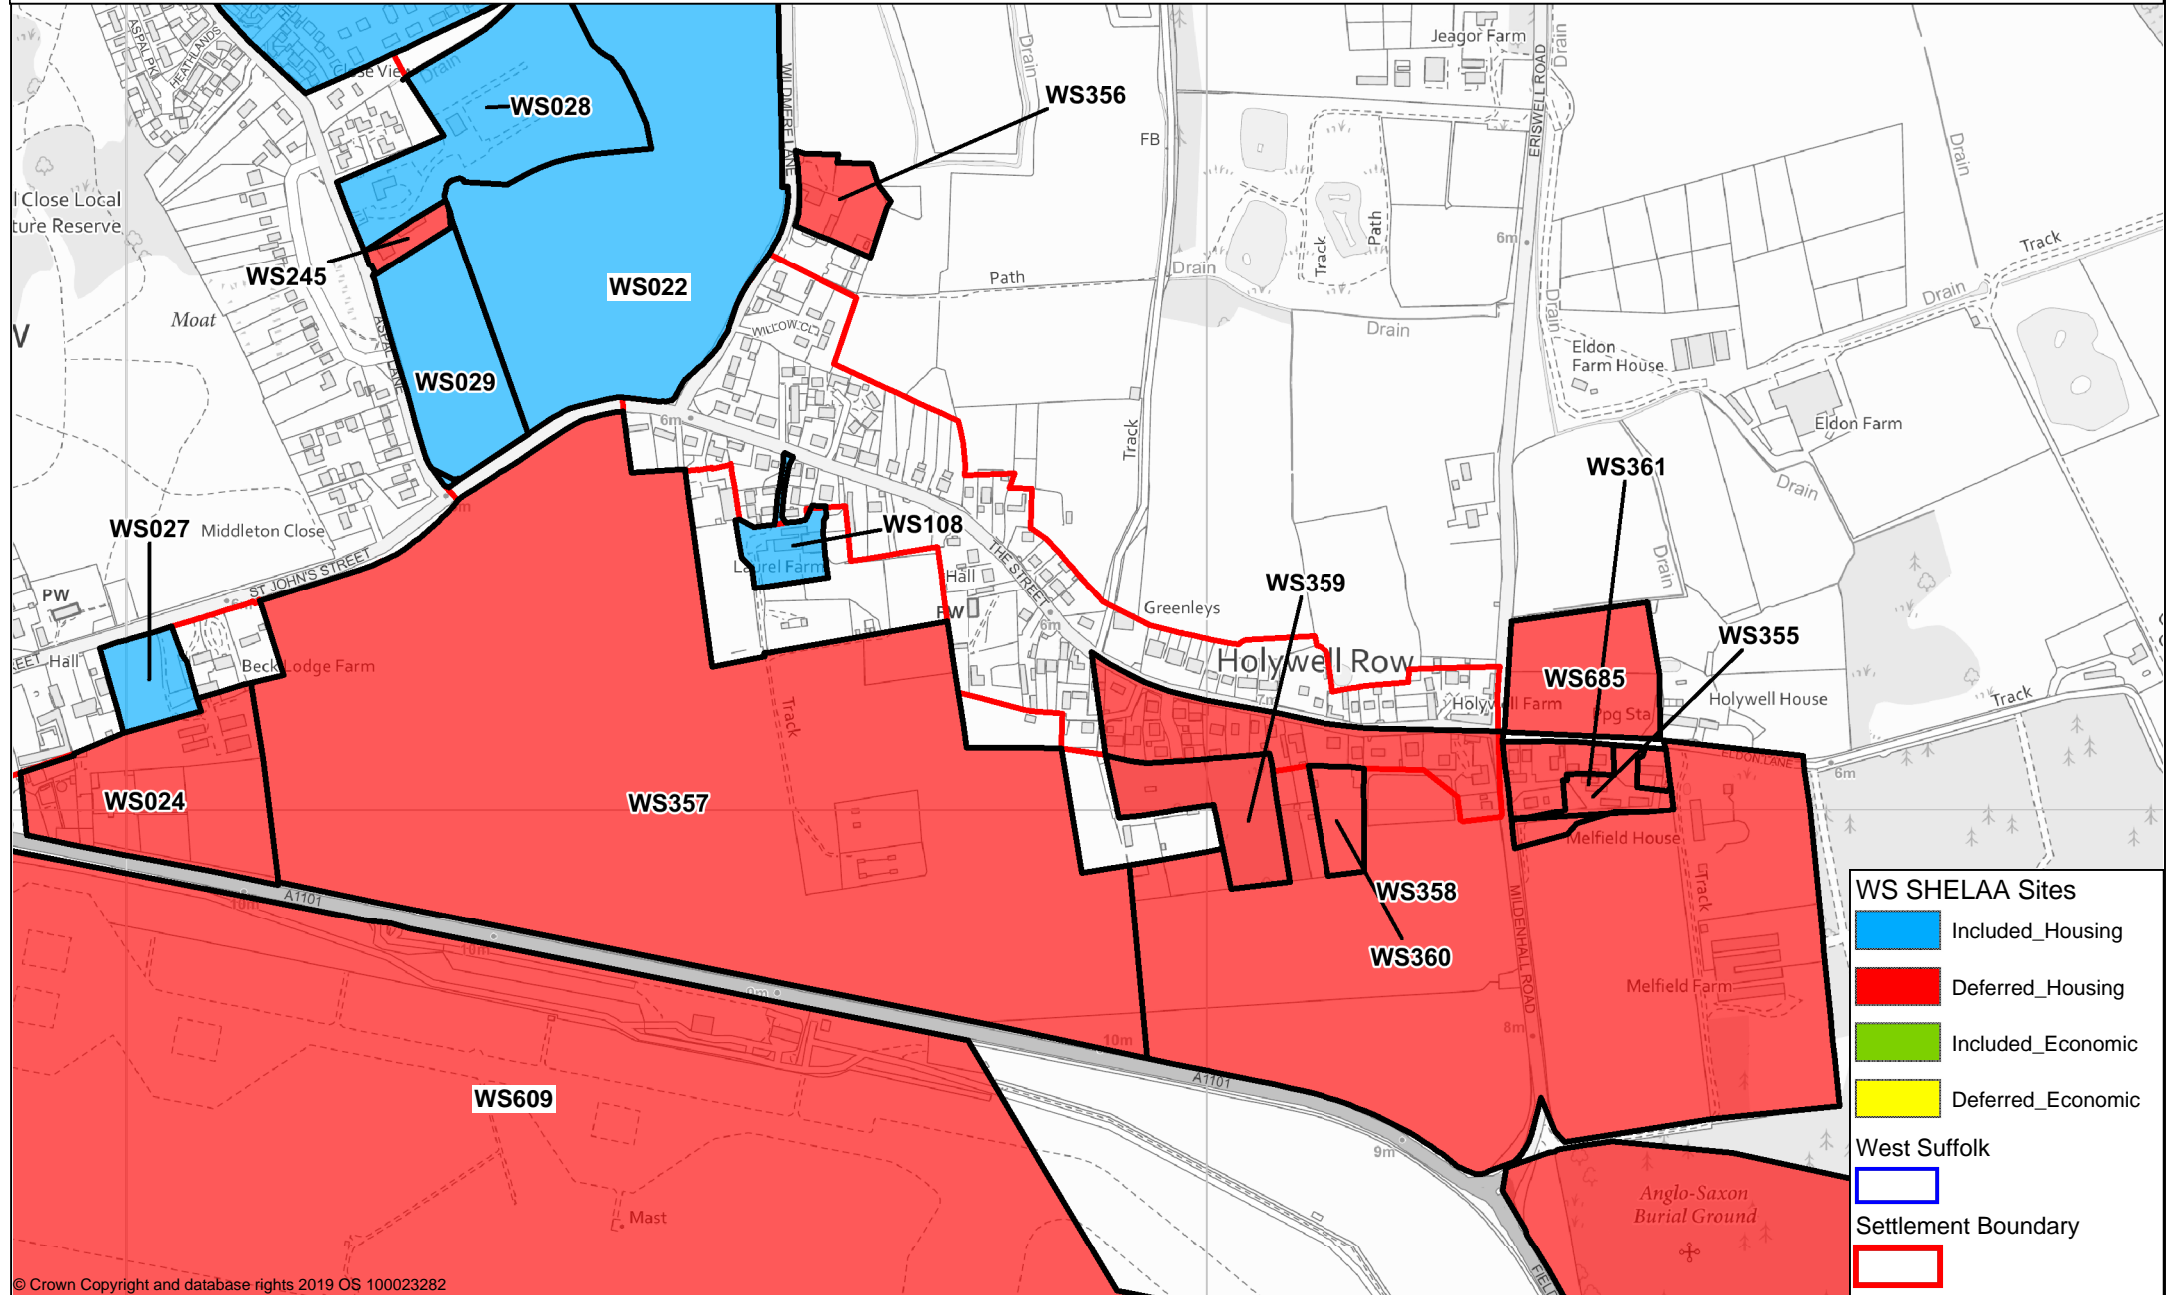

Holywell Row

WS SHELAA Sites

- Included_Housing
- Deferred_Housing
- Included_Economic
- Deferred_Economic

West Suffolk

- Settlement Boundary

© Crown Copyright and database rights 2019 OS 100023282