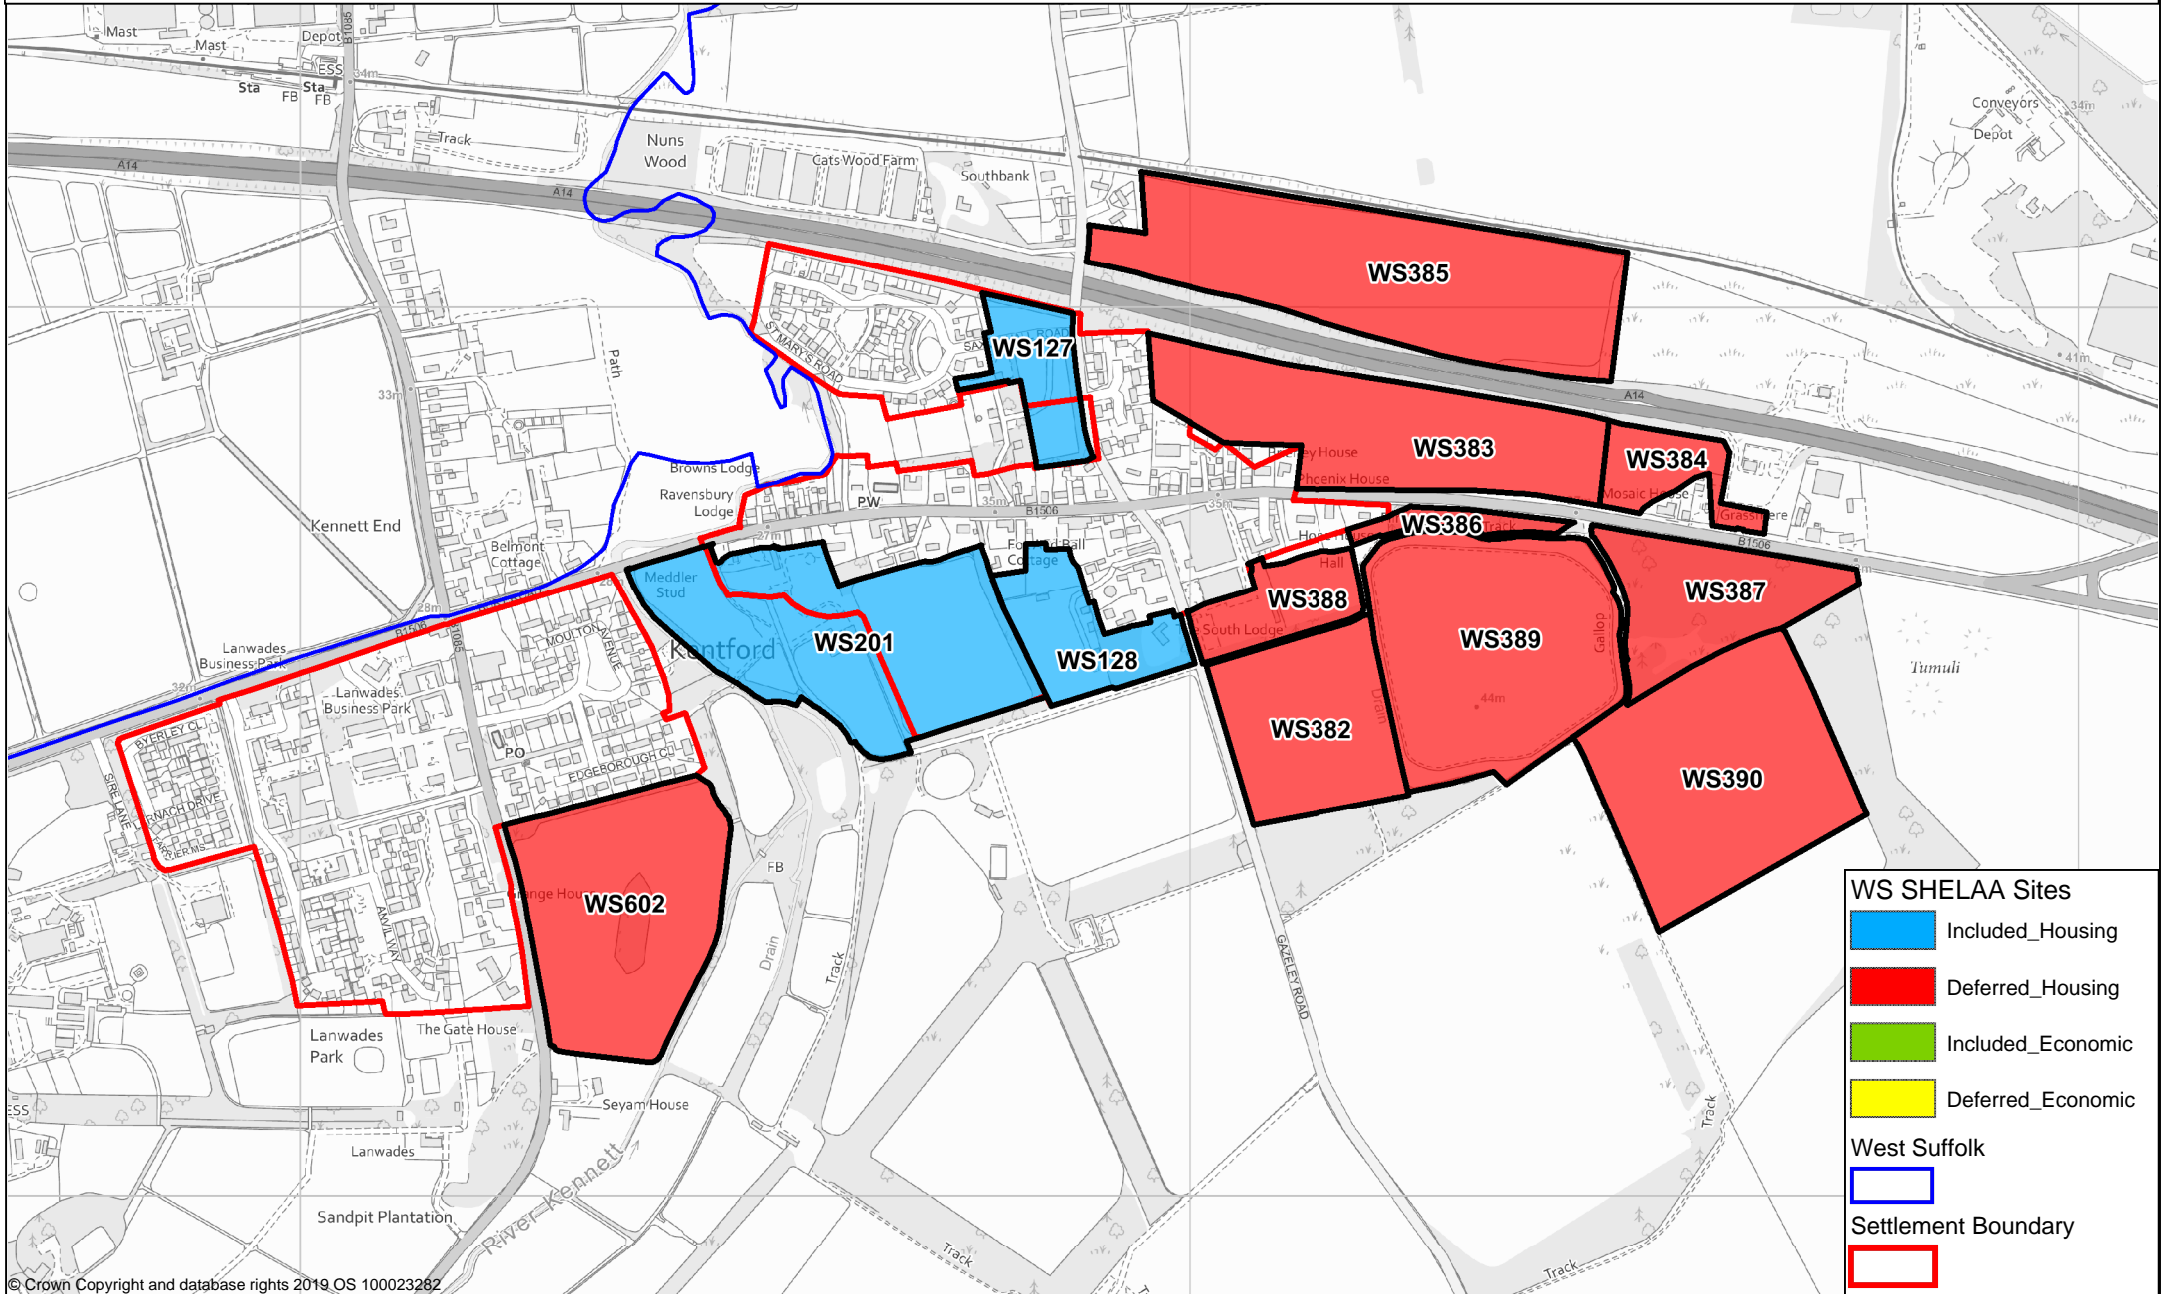

# Kentford

**WS SHELAA Sites**

- Included\_Housing
- Deferred\_Housing
- Included\_Economic
- Deferred\_Economic

**West Suffolk**

- 

**Settlement Boundary**

- 

© Crown Copyright and database rights 2019 OS 100023282