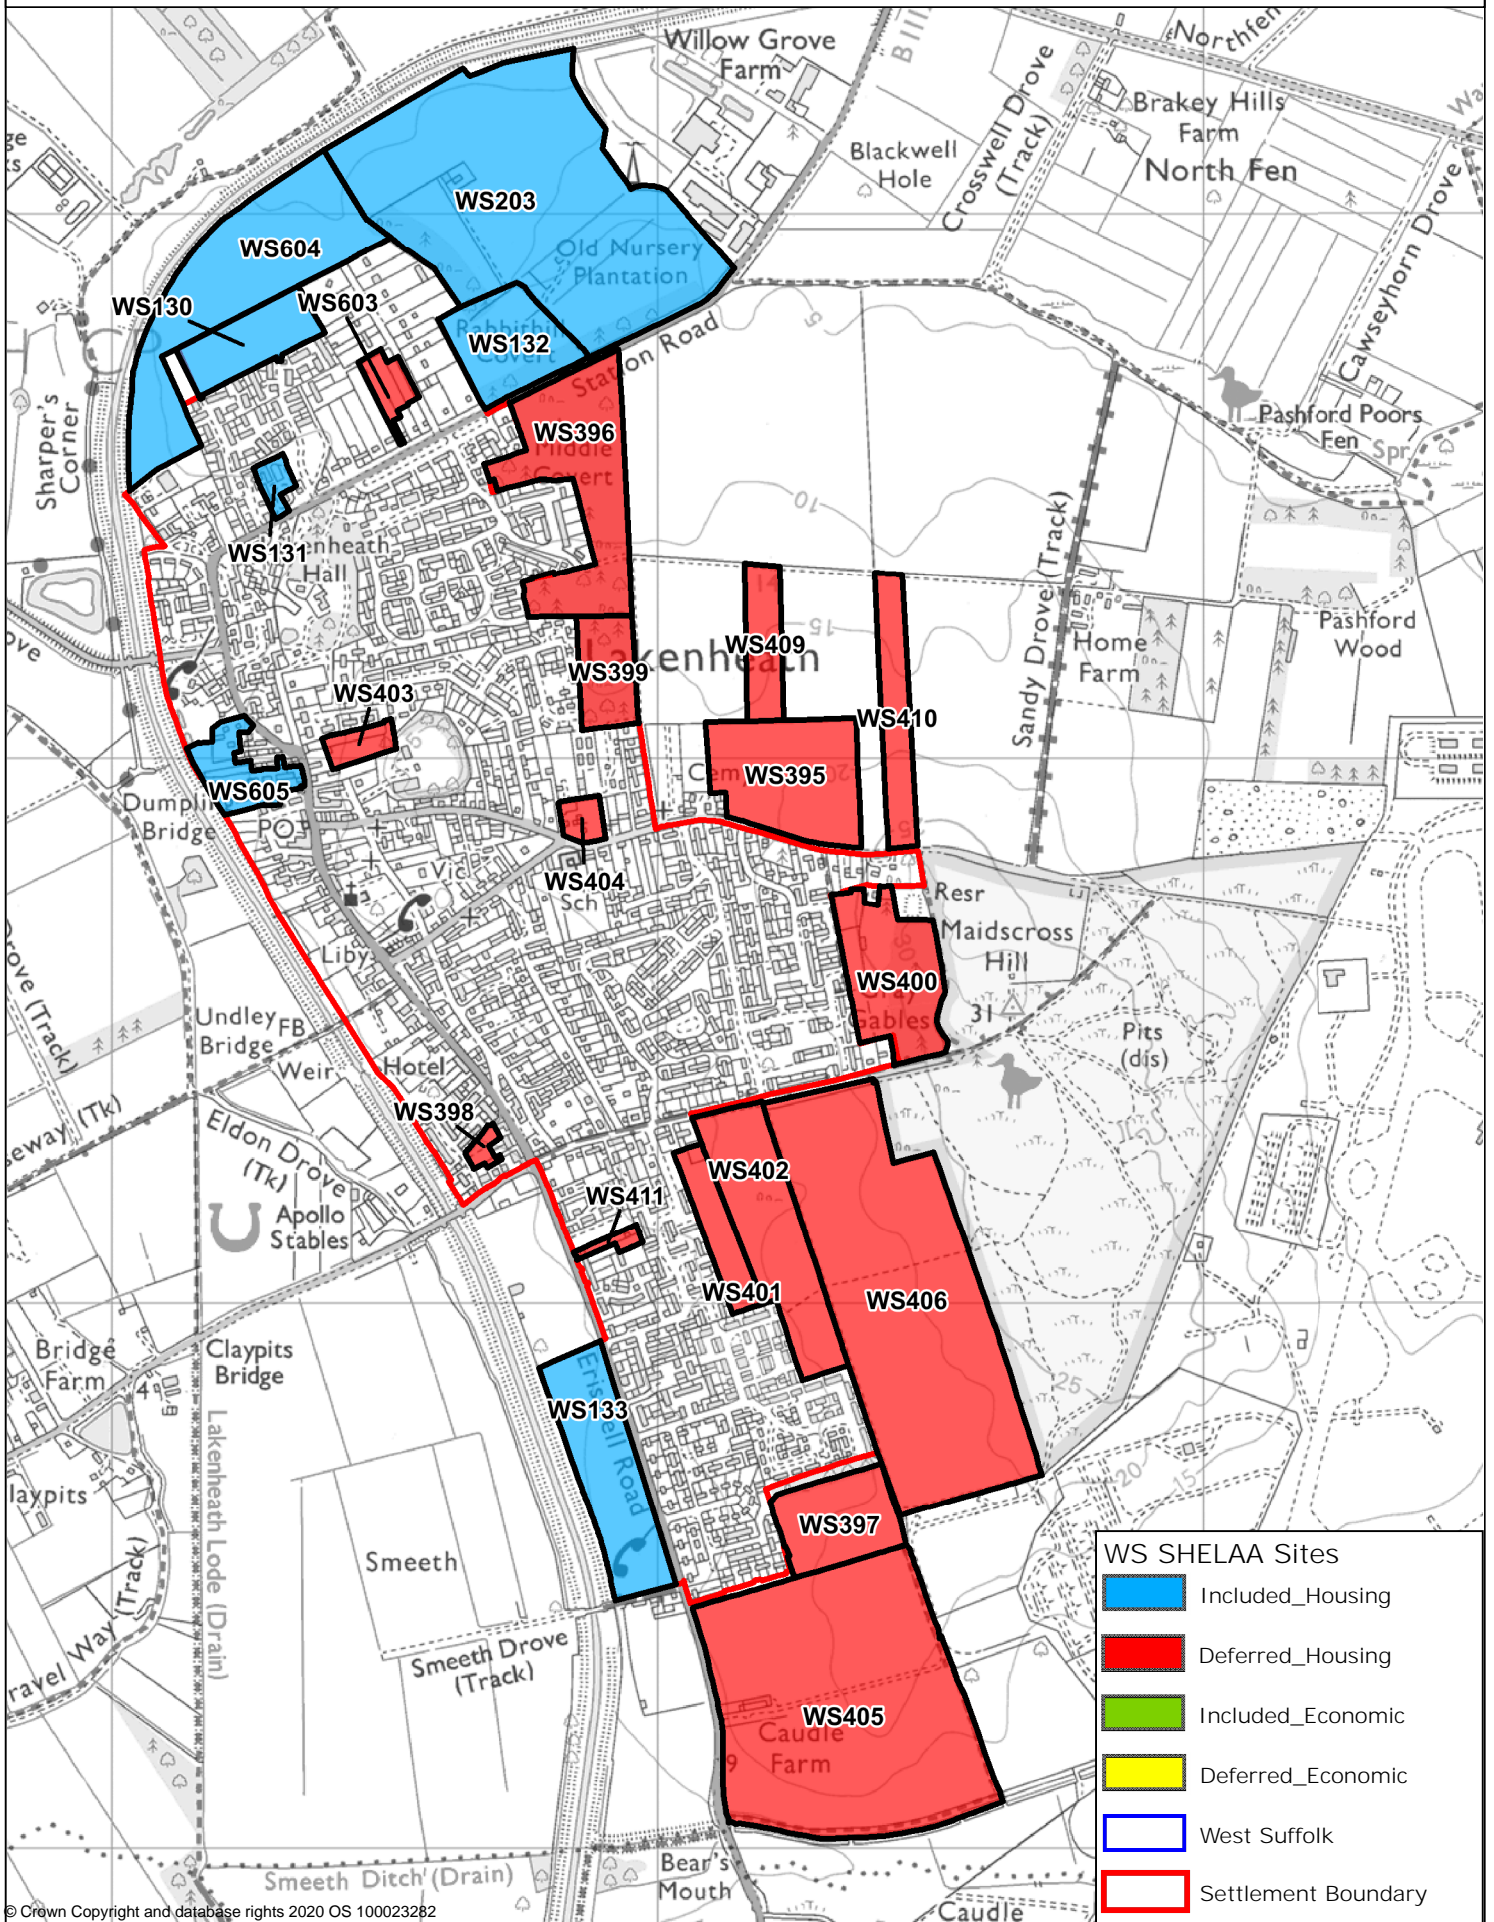

# Lakenheath

**WS SHELAA Sites**

- Included\_Housing
- Deferred\_Housing
- Included\_Economic
- Deferred\_Economic
- West Suffolk
- Settlement Boundary

© Crown Copyright and database rights 2020 OS 100023282