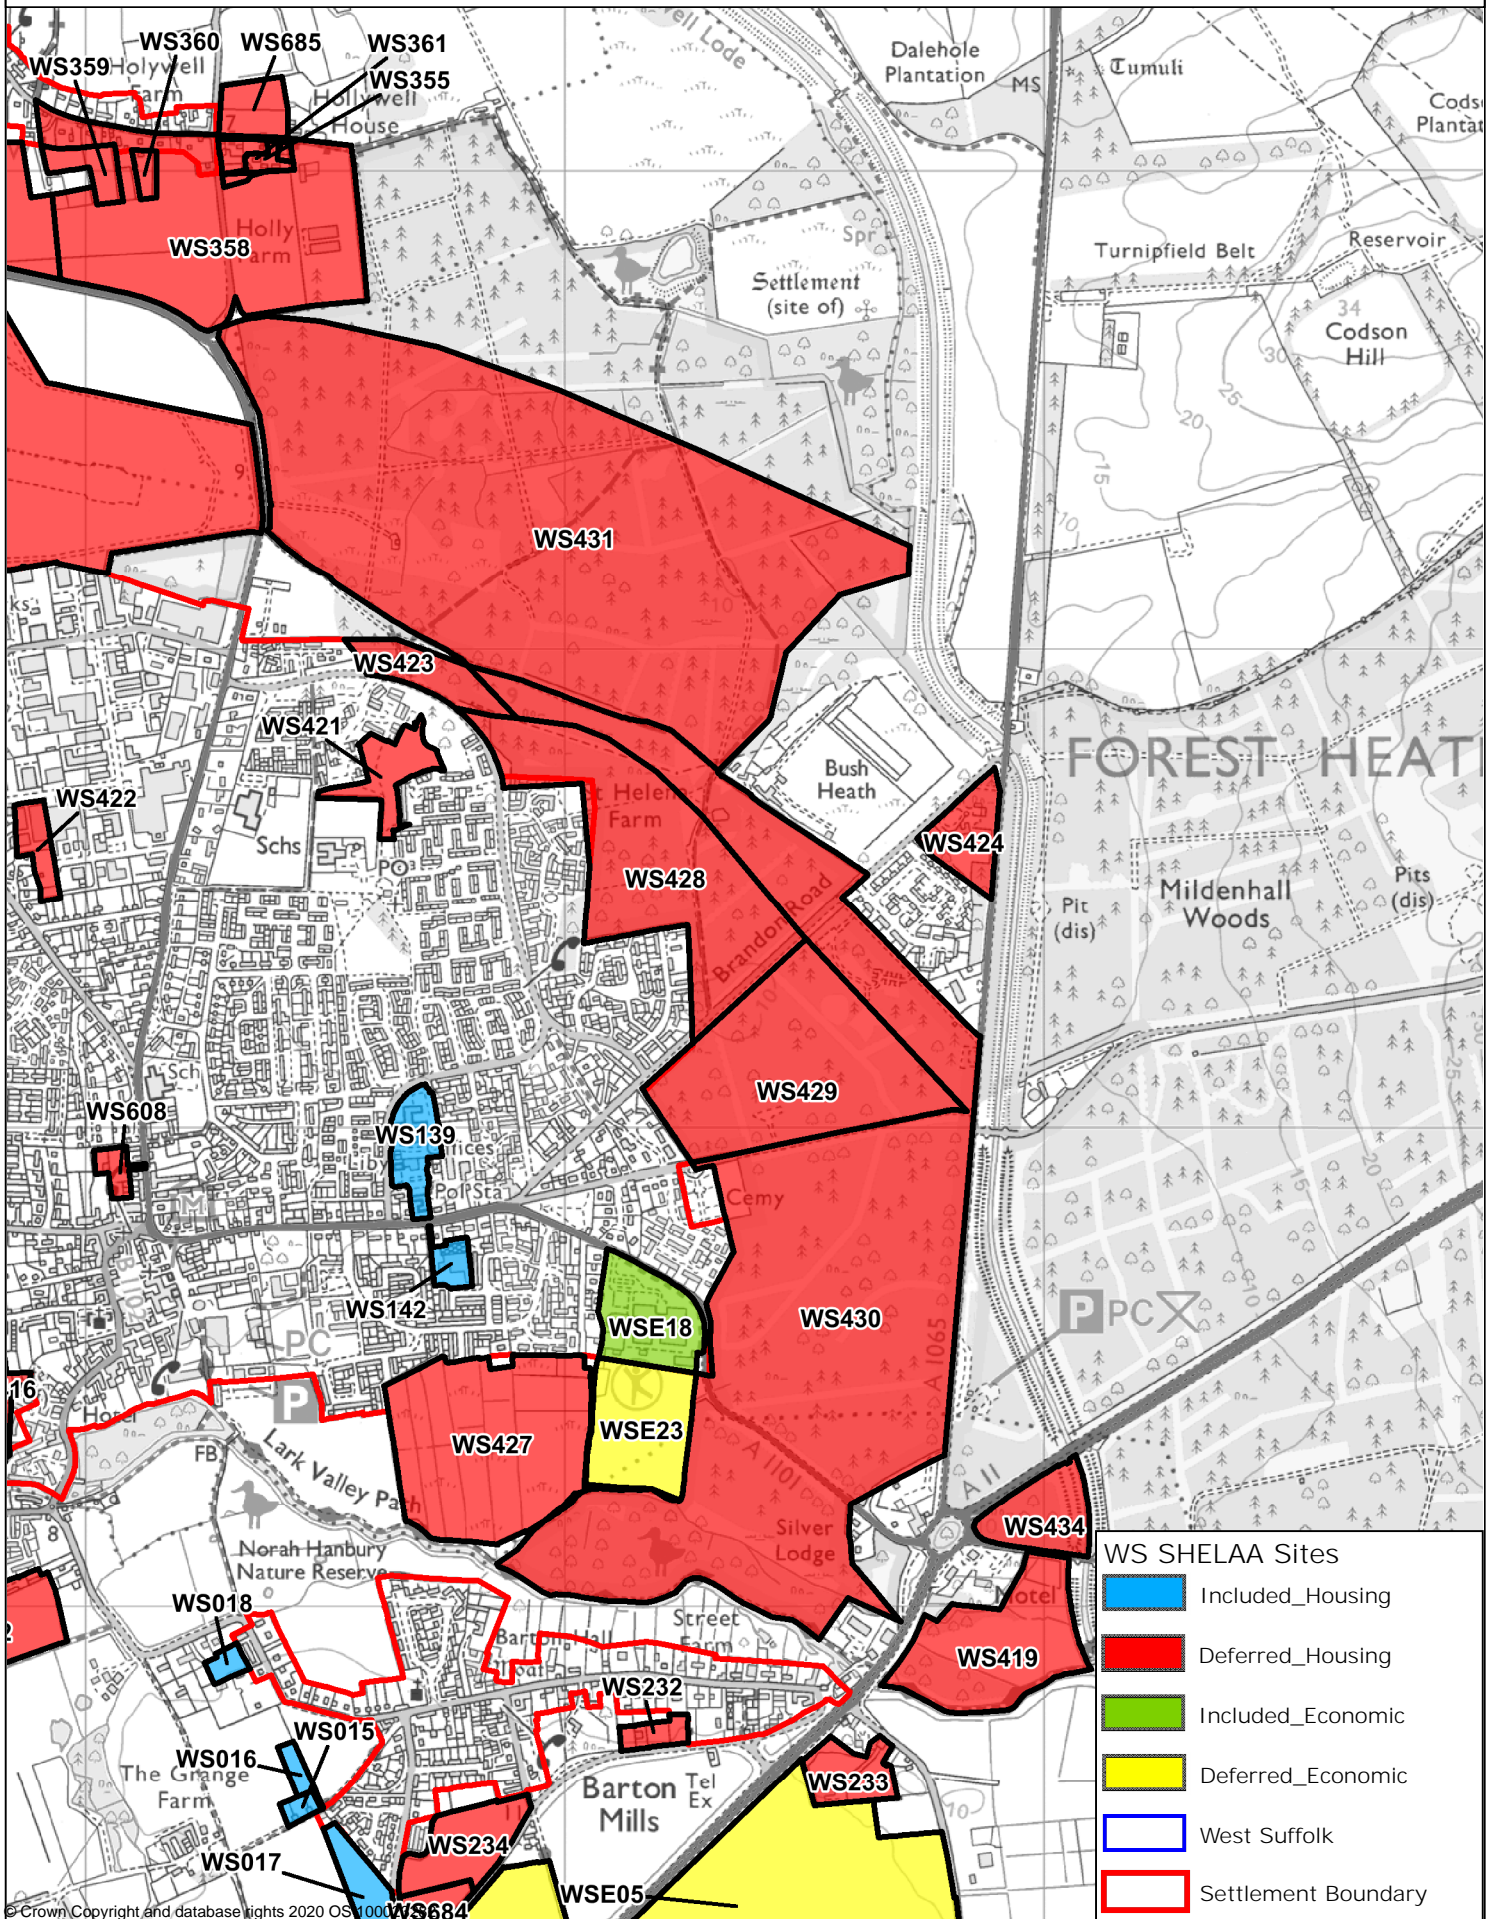

# Mildenhall East

- WS SHELAA Sites**
- Included\_Housing
  - Deferred\_Housing
  - Included\_Economic
  - Deferred\_Economic
  - West Suffolk
  - Settlement Boundary

© Crown Copyright and database rights 2020 OS 100023282