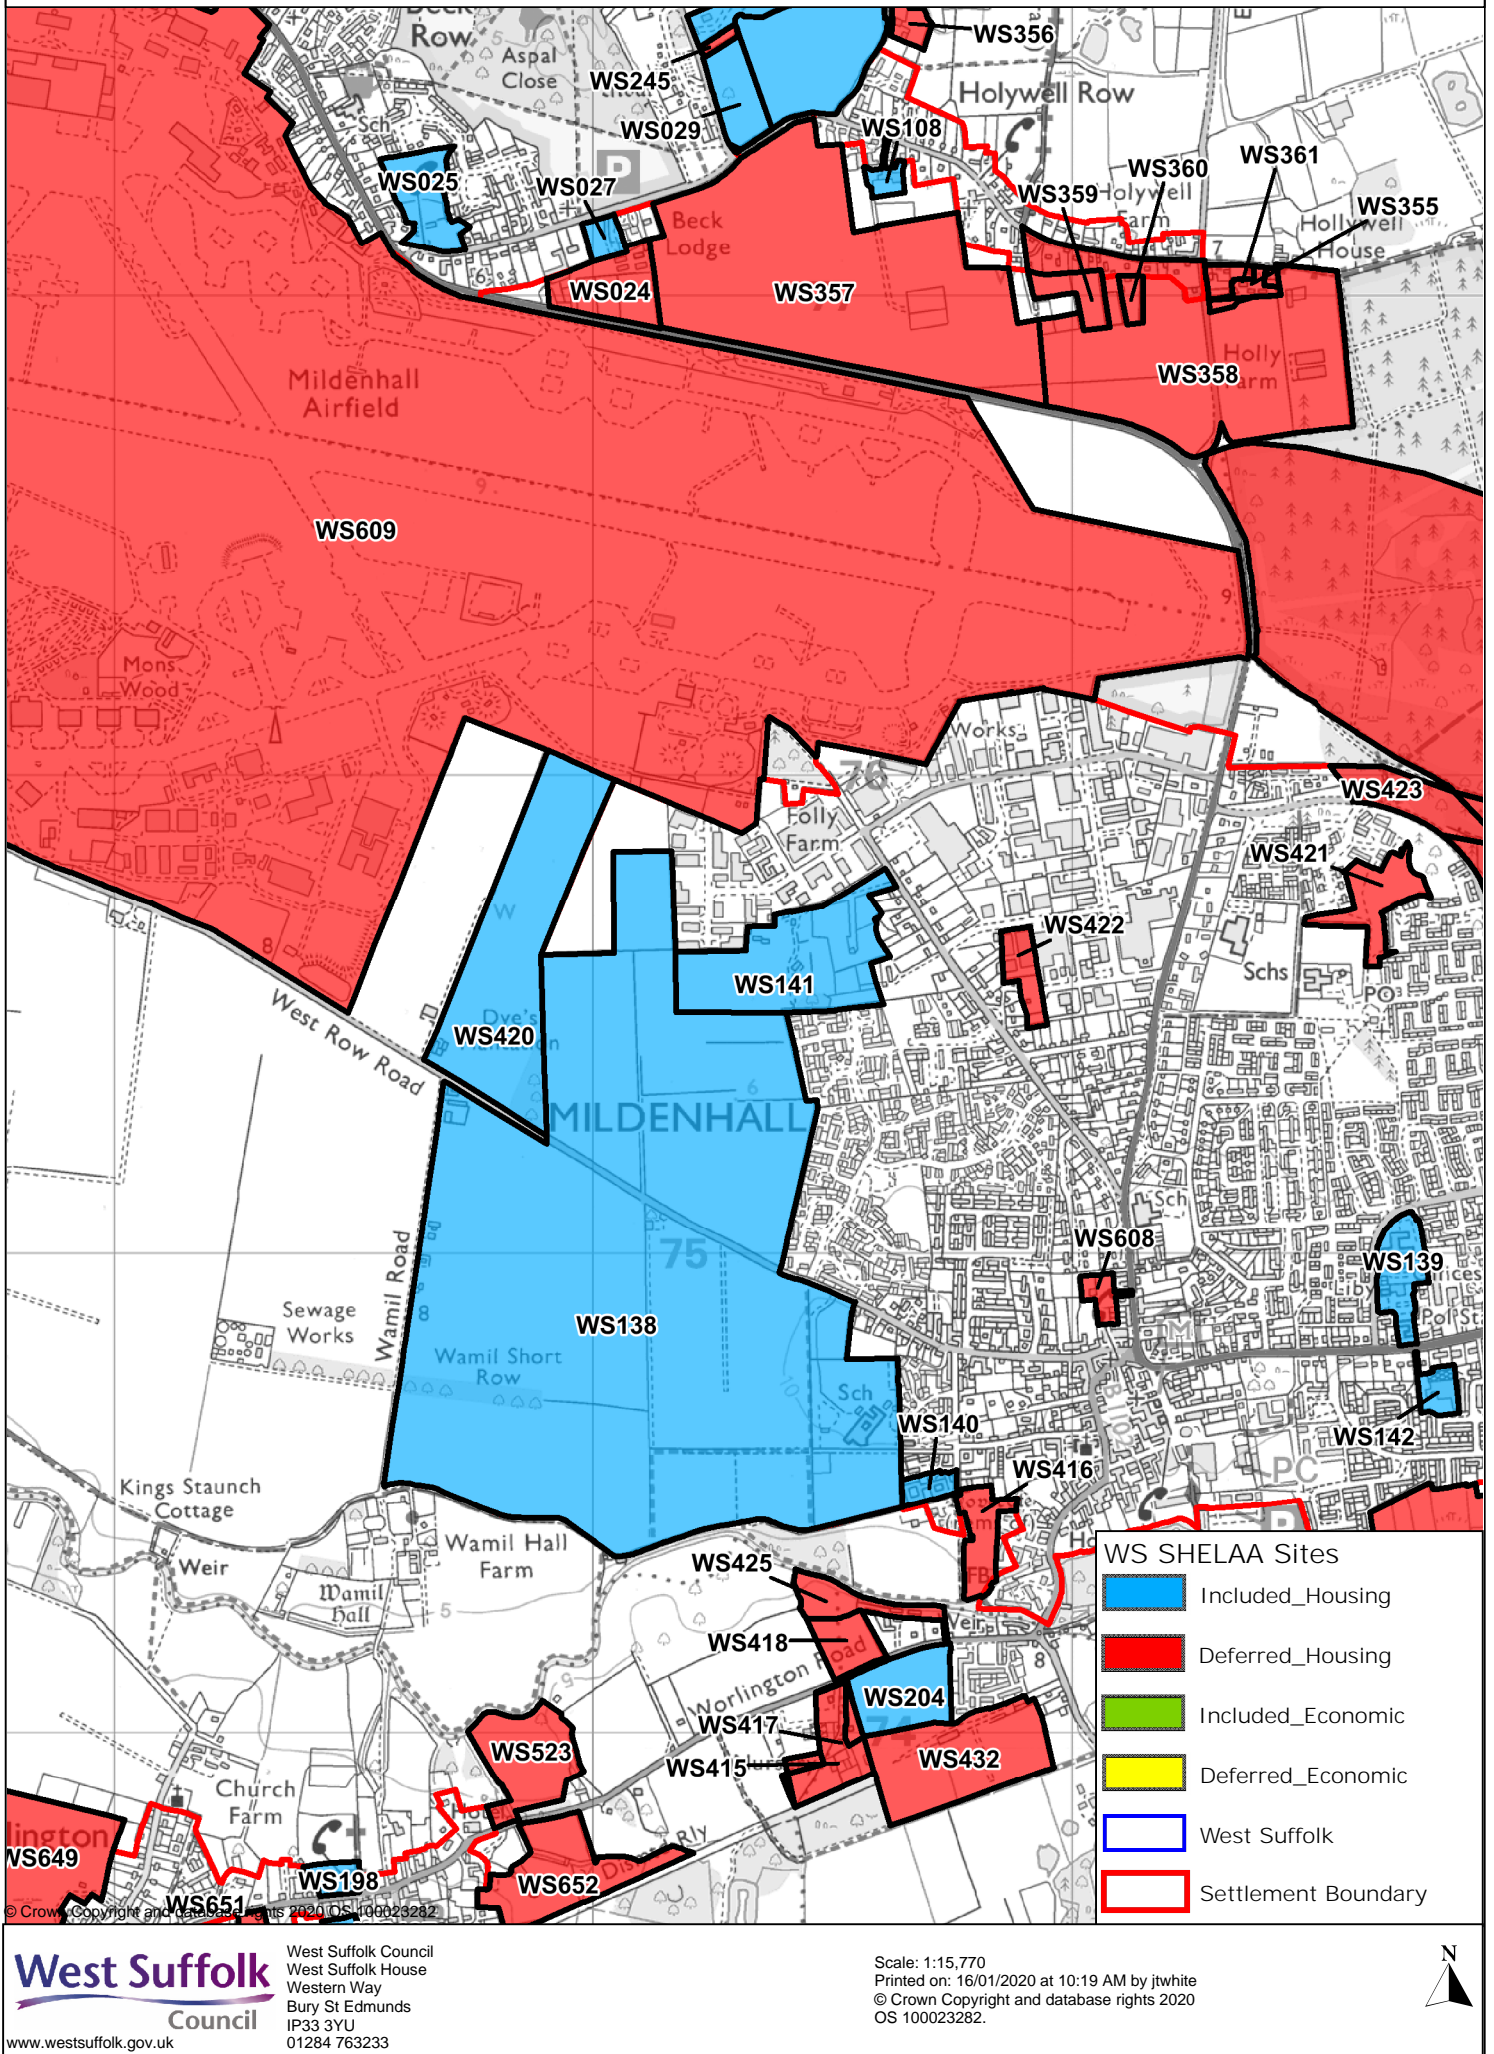

Mildenhall West

WS SHELAA Sites	
[Blue Box]	Included_Housing
[Red Box]	Deferred_Housing
[Green Box]	Included_Economic
[Yellow Box]	Deferred_Economic
[White Box with Blue Border]	West Suffolk
[Red Box]	Settlement Boundary

© Crown Copyright and database rights 2020 OS 100023282